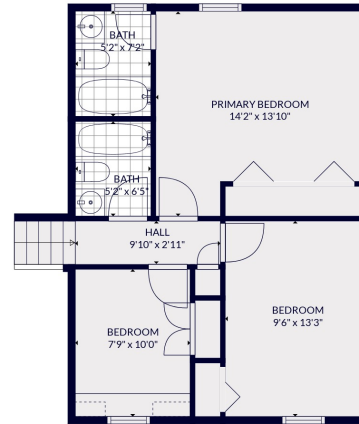

FLOOR 3

FLOOR 4

FLOOR 1

FLOOR 2

Total scanned area: 2954 sq. ft

Total scanned area: 2954 sq. ft

MEASUREMENTS ARE CALCULATED BY CUBICASA TECHNOLOGY. DEEMED HIGHLY RELIABLE BUT NOT GUARANTEED.

Total scanned area: 2954 sq. ft

MEASUREMENTS ARE CALCULATED BY CUBICASA TECHNOLOGY. DEEMED HIGHLY RELIABLE BUT NOT GUARANTEED.

Total scanned area: 2954 sq. ft

MEASUREMENTS ARE CALCULATED BY CUBICASA TECHNOLOGY. DEEMED HIGHLY RELIABLE BUT NOT GUARANTEED.

Total scanned area: 2954 sq. ft

MEASUREMENTS ARE CALCULATED BY CUBICASA TECHNOLOGY. DEEMED HIGHLY RELIABLE BUT NOT GUARANTEED.