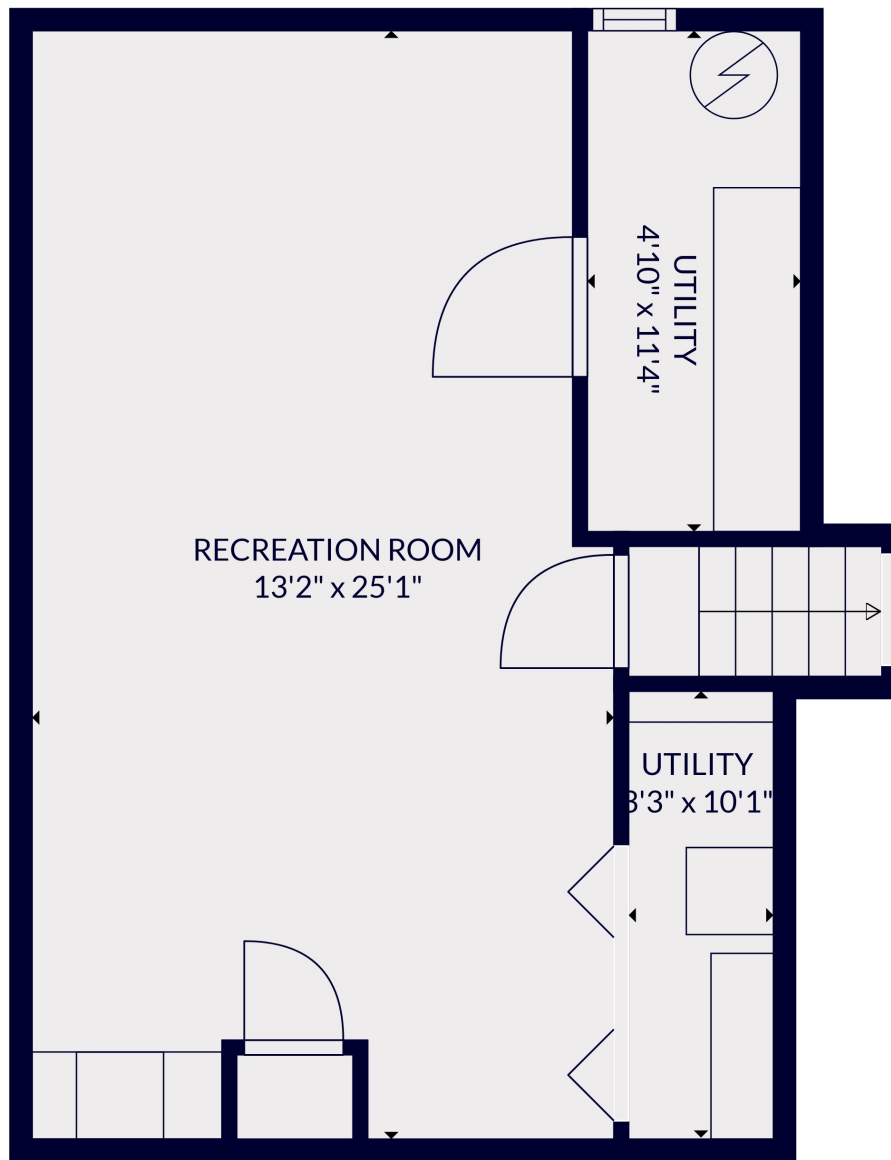

FLOOR 3

FLOOR 4

FLOOR 1

FLOOR 2

Total scanned area: 2954 sq. ft

Total scanned area: 2954 sq. ft

MEASUREMENTS ARE CALCULATED BY CUBICASA TECHNOLOGY. DEEMED HIGHLY RELIABLE BUT NOT GUARANTEED.

Total scanned area: 2954 sq. ft

MEASUREMENTS ARE CALCULATED BY CUBICASA TECHNOLOGY. DEEMED HIGHLY RELIABLE BUT NOT GUARANTEED.

Total scanned area: 2954 sq. ft

MEASUREMENTS ARE CALCULATED BY CUBICASA TECHNOLOGY. DEEMED HIGHLY RELIABLE BUT NOT GUARANTEED.

Total scanned area: 2954 sq. ft

MEASUREMENTS ARE CALCULATED BY CUBICASA TECHNOLOGY. DEEMED HIGHLY RELIABLE BUT NOT GUARANTEED.