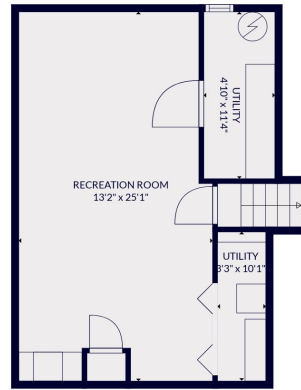

FLOOR 3

FLOOR 4

FLOOR 1

FLOOR 2

Total scanned area: 2954 sq. ft

Total scanned area: 2954 sq. ft

MEASUREMENTS ARE CALCULATED BY CUBICASA TECHNOLOGY. DEEMED HIGHLY RELIABLE BUT NOT GUARANTEED.

Total scanned area: 2954 sq. ft

MEASUREMENTS ARE CALCULATED BY CUBICASA TECHNOLOGY. DEEMED HIGHLY RELIABLE BUT NOT GUARANTEED.

Total scanned area: 2954 sq. ft

MEASUREMENTS ARE CALCULATED BY CUBICASA TECHNOLOGY. DEEMED HIGHLY RELIABLE BUT NOT GUARANTEED.

Total scanned area: 2954 sq. ft

MEASUREMENTS ARE CALCULATED BY CUBICASA TECHNOLOGY. DEEMED HIGHLY RELIABLE BUT NOT GUARANTEED.