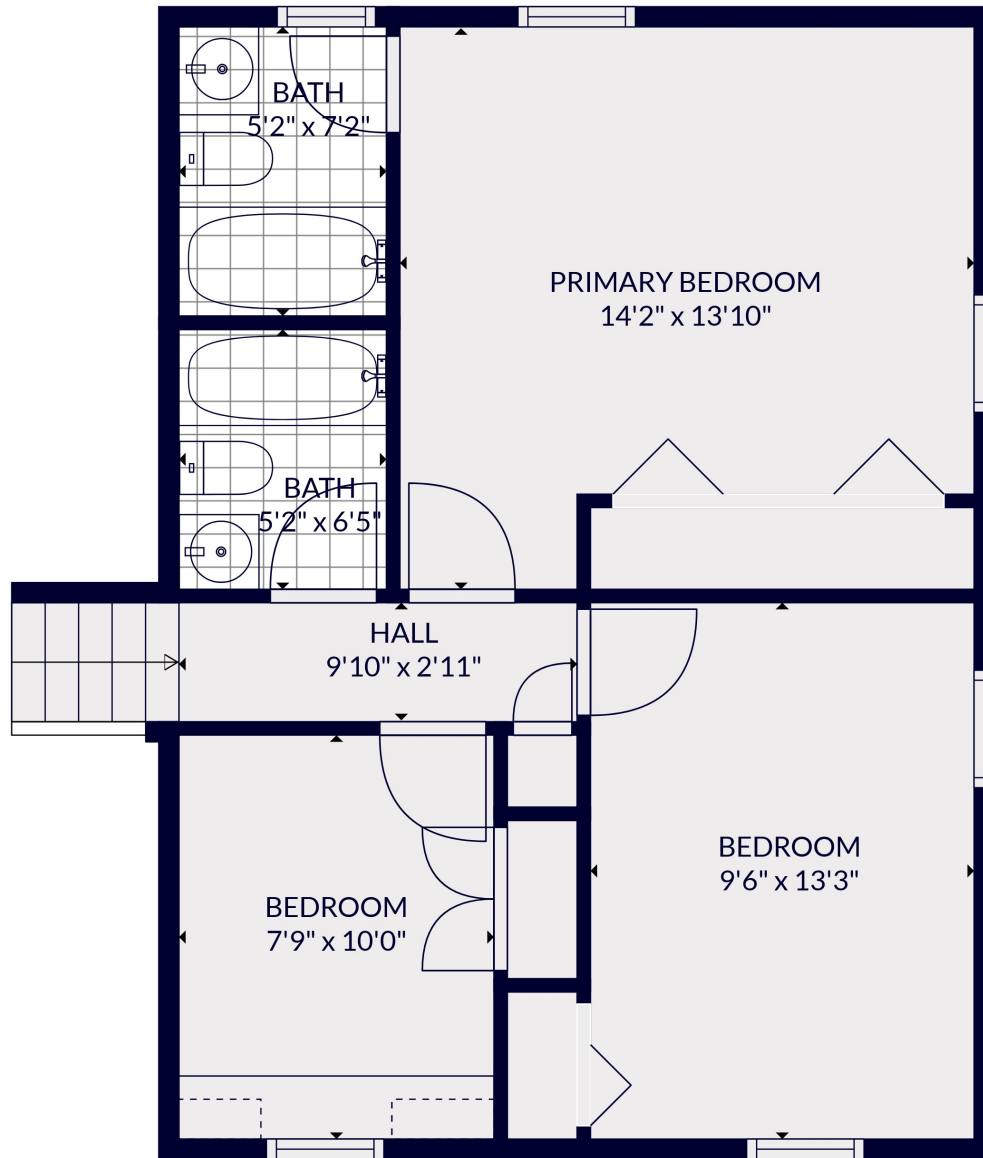

FLOOR 3

FLOOR 4

FLOOR 1

FLOOR 2

Total scanned area: 2954 sq. ft

Total scanned area: 2954 sq. ft

MEASUREMENTS ARE CALCULATED BY CUBICASA TECHNOLOGY. DEEMED HIGHLY RELIABLE BUT NOT GUARANTEED.

Total scanned area: 2954 sq. ft

MEASUREMENTS ARE CALCULATED BY CUBICASA TECHNOLOGY. DEEMED HIGHLY RELIABLE BUT NOT GUARANTEED.

Total scanned area: 2954 sq. ft

MEASUREMENTS ARE CALCULATED BY CUBICASA TECHNOLOGY. DEEMED HIGHLY RELIABLE BUT NOT GUARANTEED.

Total scanned area: 2954 sq. ft

MEASUREMENTS ARE CALCULATED BY CUBICASA TECHNOLOGY. DEEMED HIGHLY RELIABLE BUT NOT GUARANTEED.