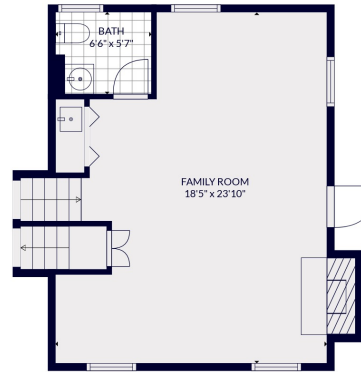

FLOOR 3

FLOOR 4

FLOOR 1

FLOOR 2

Total scanned area: 2954 sq. ft

Total scanned area: 2954 sq. ft

MEASUREMENTS ARE CALCULATED BY CUBICASA TECHNOLOGY. DEEMED HIGHLY RELIABLE BUT NOT GUARANTEED.

Total scanned area: 2954 sq. ft

MEASUREMENTS ARE CALCULATED BY CUBICASA TECHNOLOGY. DEEMED HIGHLY RELIABLE BUT NOT GUARANTEED.

Total scanned area: 2954 sq. ft

MEASUREMENTS ARE CALCULATED BY CUBICASA TECHNOLOGY. DEEMED HIGHLY RELIABLE BUT NOT GUARANTEED.

Total scanned area: 2954 sq. ft

MEASUREMENTS ARE CALCULATED BY CUBICASA TECHNOLOGY. DEEMED HIGHLY RELIABLE BUT NOT GUARANTEED.