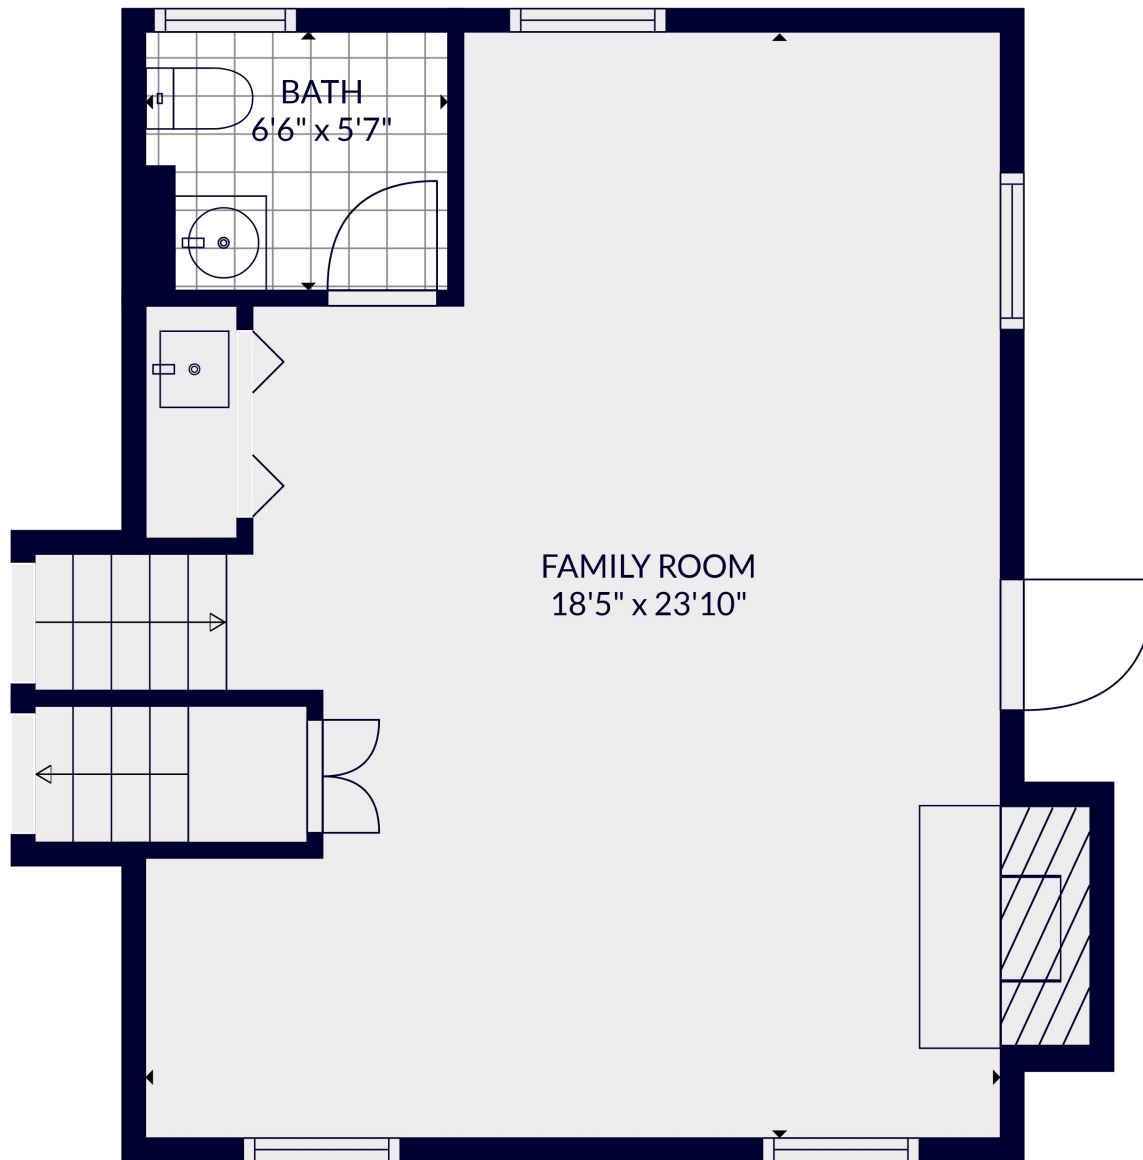

FLOOR 3

FLOOR 4

FLOOR 1

FLOOR 2

Total scanned area: 2954 sq. ft

Total scanned area: 2954 sq. ft

MEASUREMENTS ARE CALCULATED BY CUBICASA TECHNOLOGY. DEEMED HIGHLY RELIABLE BUT NOT GUARANTEED.

Total scanned area: 2954 sq. ft

MEASUREMENTS ARE CALCULATED BY CUBICASA TECHNOLOGY. DEEMED HIGHLY RELIABLE BUT NOT GUARANTEED.

Total scanned area: 2954 sq. ft

MEASUREMENTS ARE CALCULATED BY CUBICASA TECHNOLOGY. DEEMED HIGHLY RELIABLE BUT NOT GUARANTEED.

Total scanned area: 2954 sq. ft

MEASUREMENTS ARE CALCULATED BY CUBICASA TECHNOLOGY. DEEMED HIGHLY RELIABLE BUT NOT GUARANTEED.