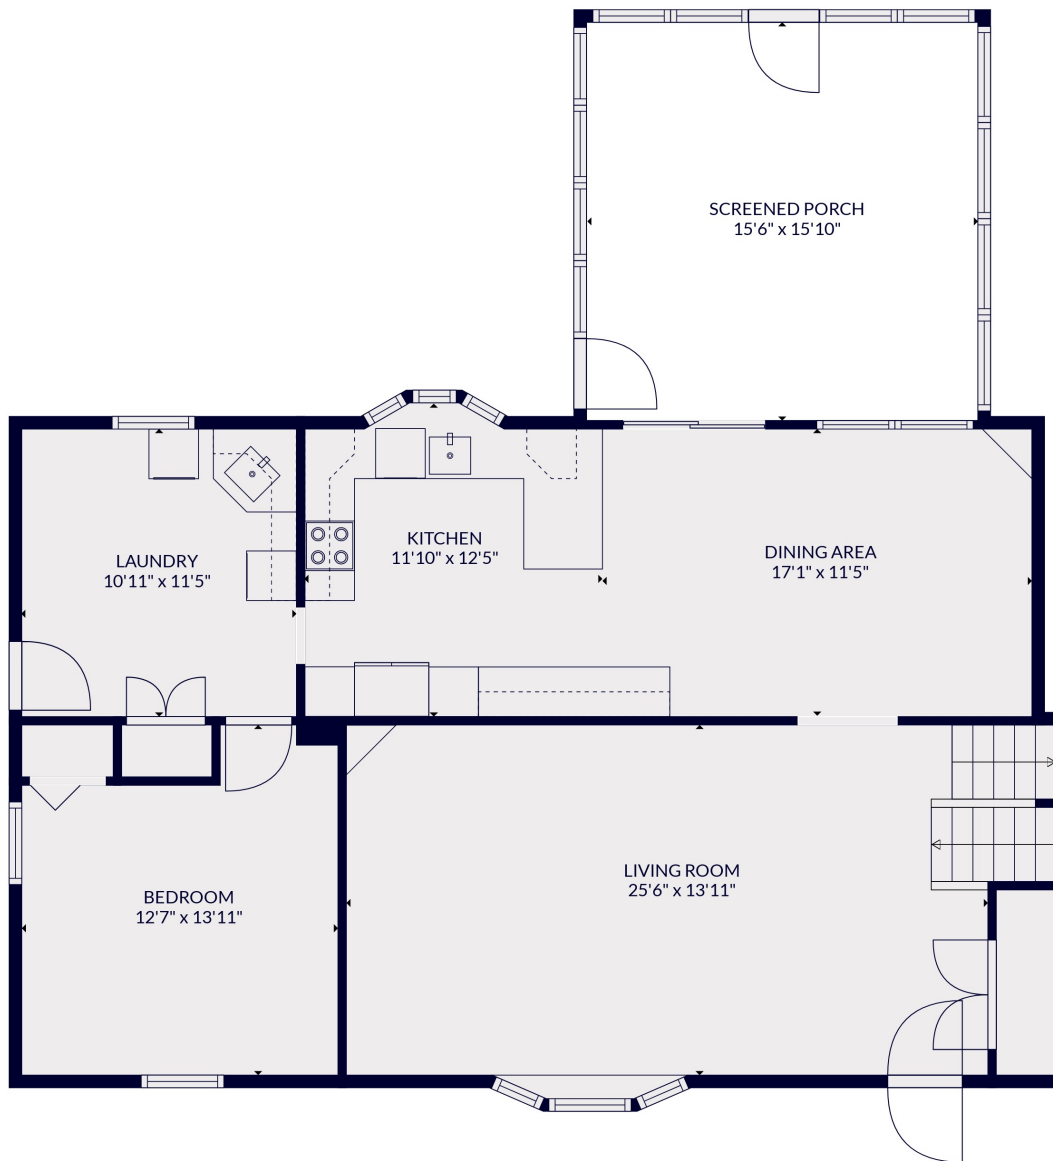

FLOOR 3

FLOOR 4

FLOOR 1

FLOOR 2

Total scanned area: 2954 sq. ft

Total scanned area: 2954 sq. ft

MEASUREMENTS ARE CALCULATED BY CUBICASA TECHNOLOGY. DEEMED HIGHLY RELIABLE BUT NOT GUARANTEED.

Total scanned area: 2954 sq. ft

MEASUREMENTS ARE CALCULATED BY CUBICASA TECHNOLOGY. DEEMED HIGHLY RELIABLE BUT NOT GUARANTEED.

Total scanned area: 2954 sq. ft

MEASUREMENTS ARE CALCULATED BY CUBICASA TECHNOLOGY. DEEMED HIGHLY RELIABLE BUT NOT GUARANTEED.

Total scanned area: 2954 sq. ft

MEASUREMENTS ARE CALCULATED BY CUBICASA TECHNOLOGY. DEEMED HIGHLY RELIABLE BUT NOT GUARANTEED.