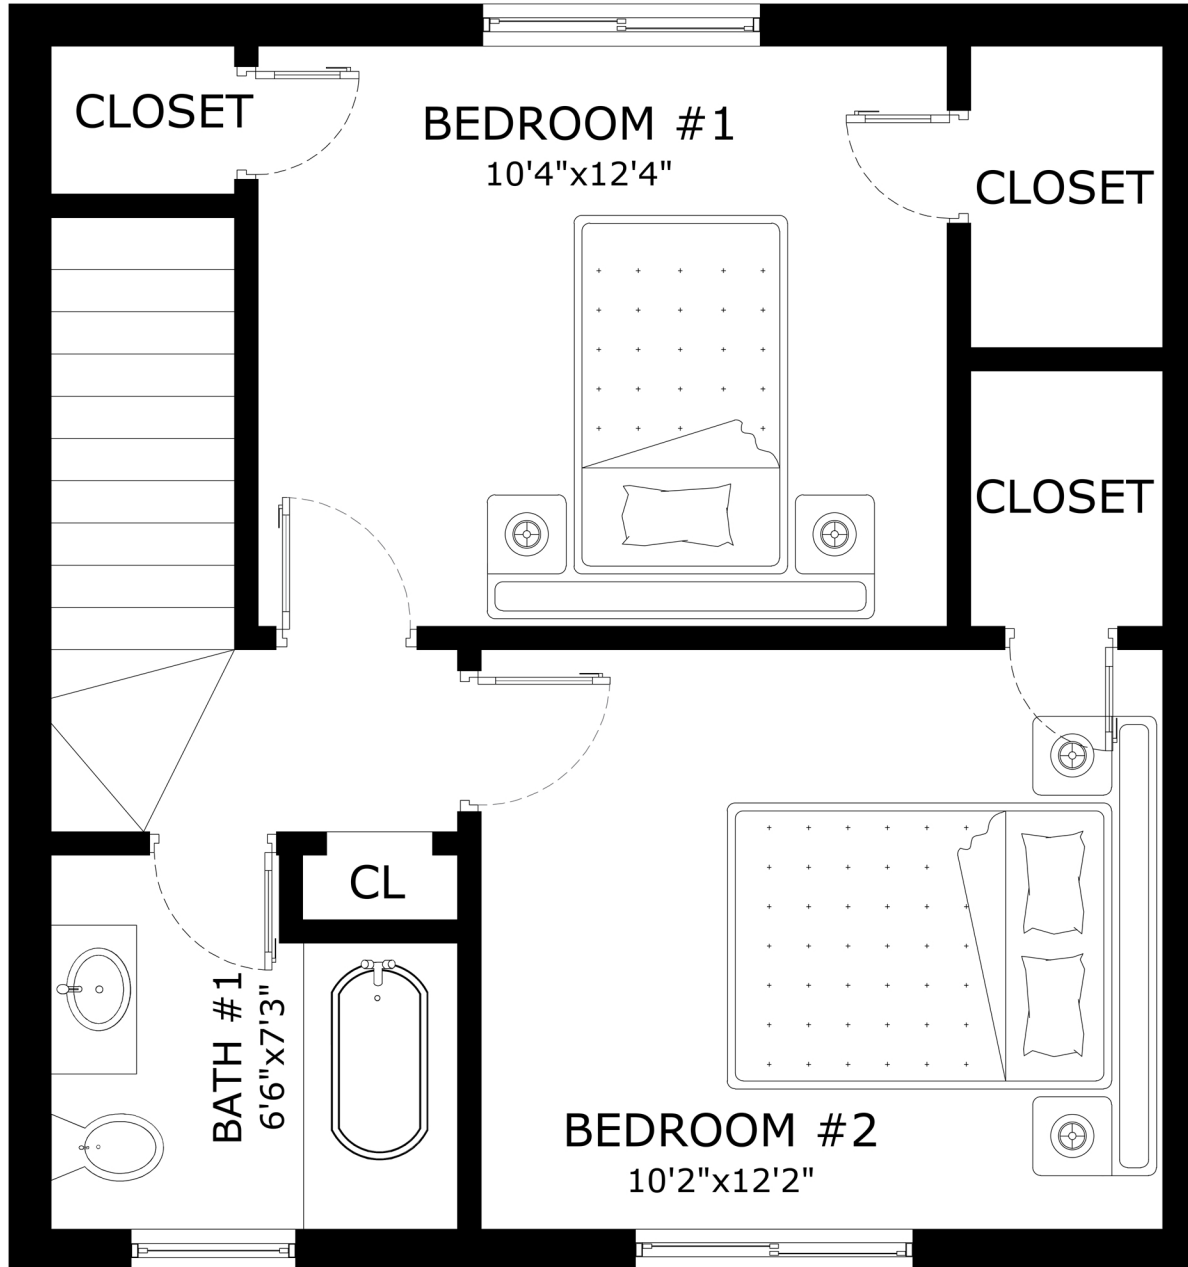

ADDRESS: 13710 Bancroft Ave San Leandro CA 94578 United States.

SECOND FLOOR

'This floor plan is for illustration purposes only and is not intended to provide precise layout or measurements of the home. Potential buyers should investigate these issues to their own satisfaction.'