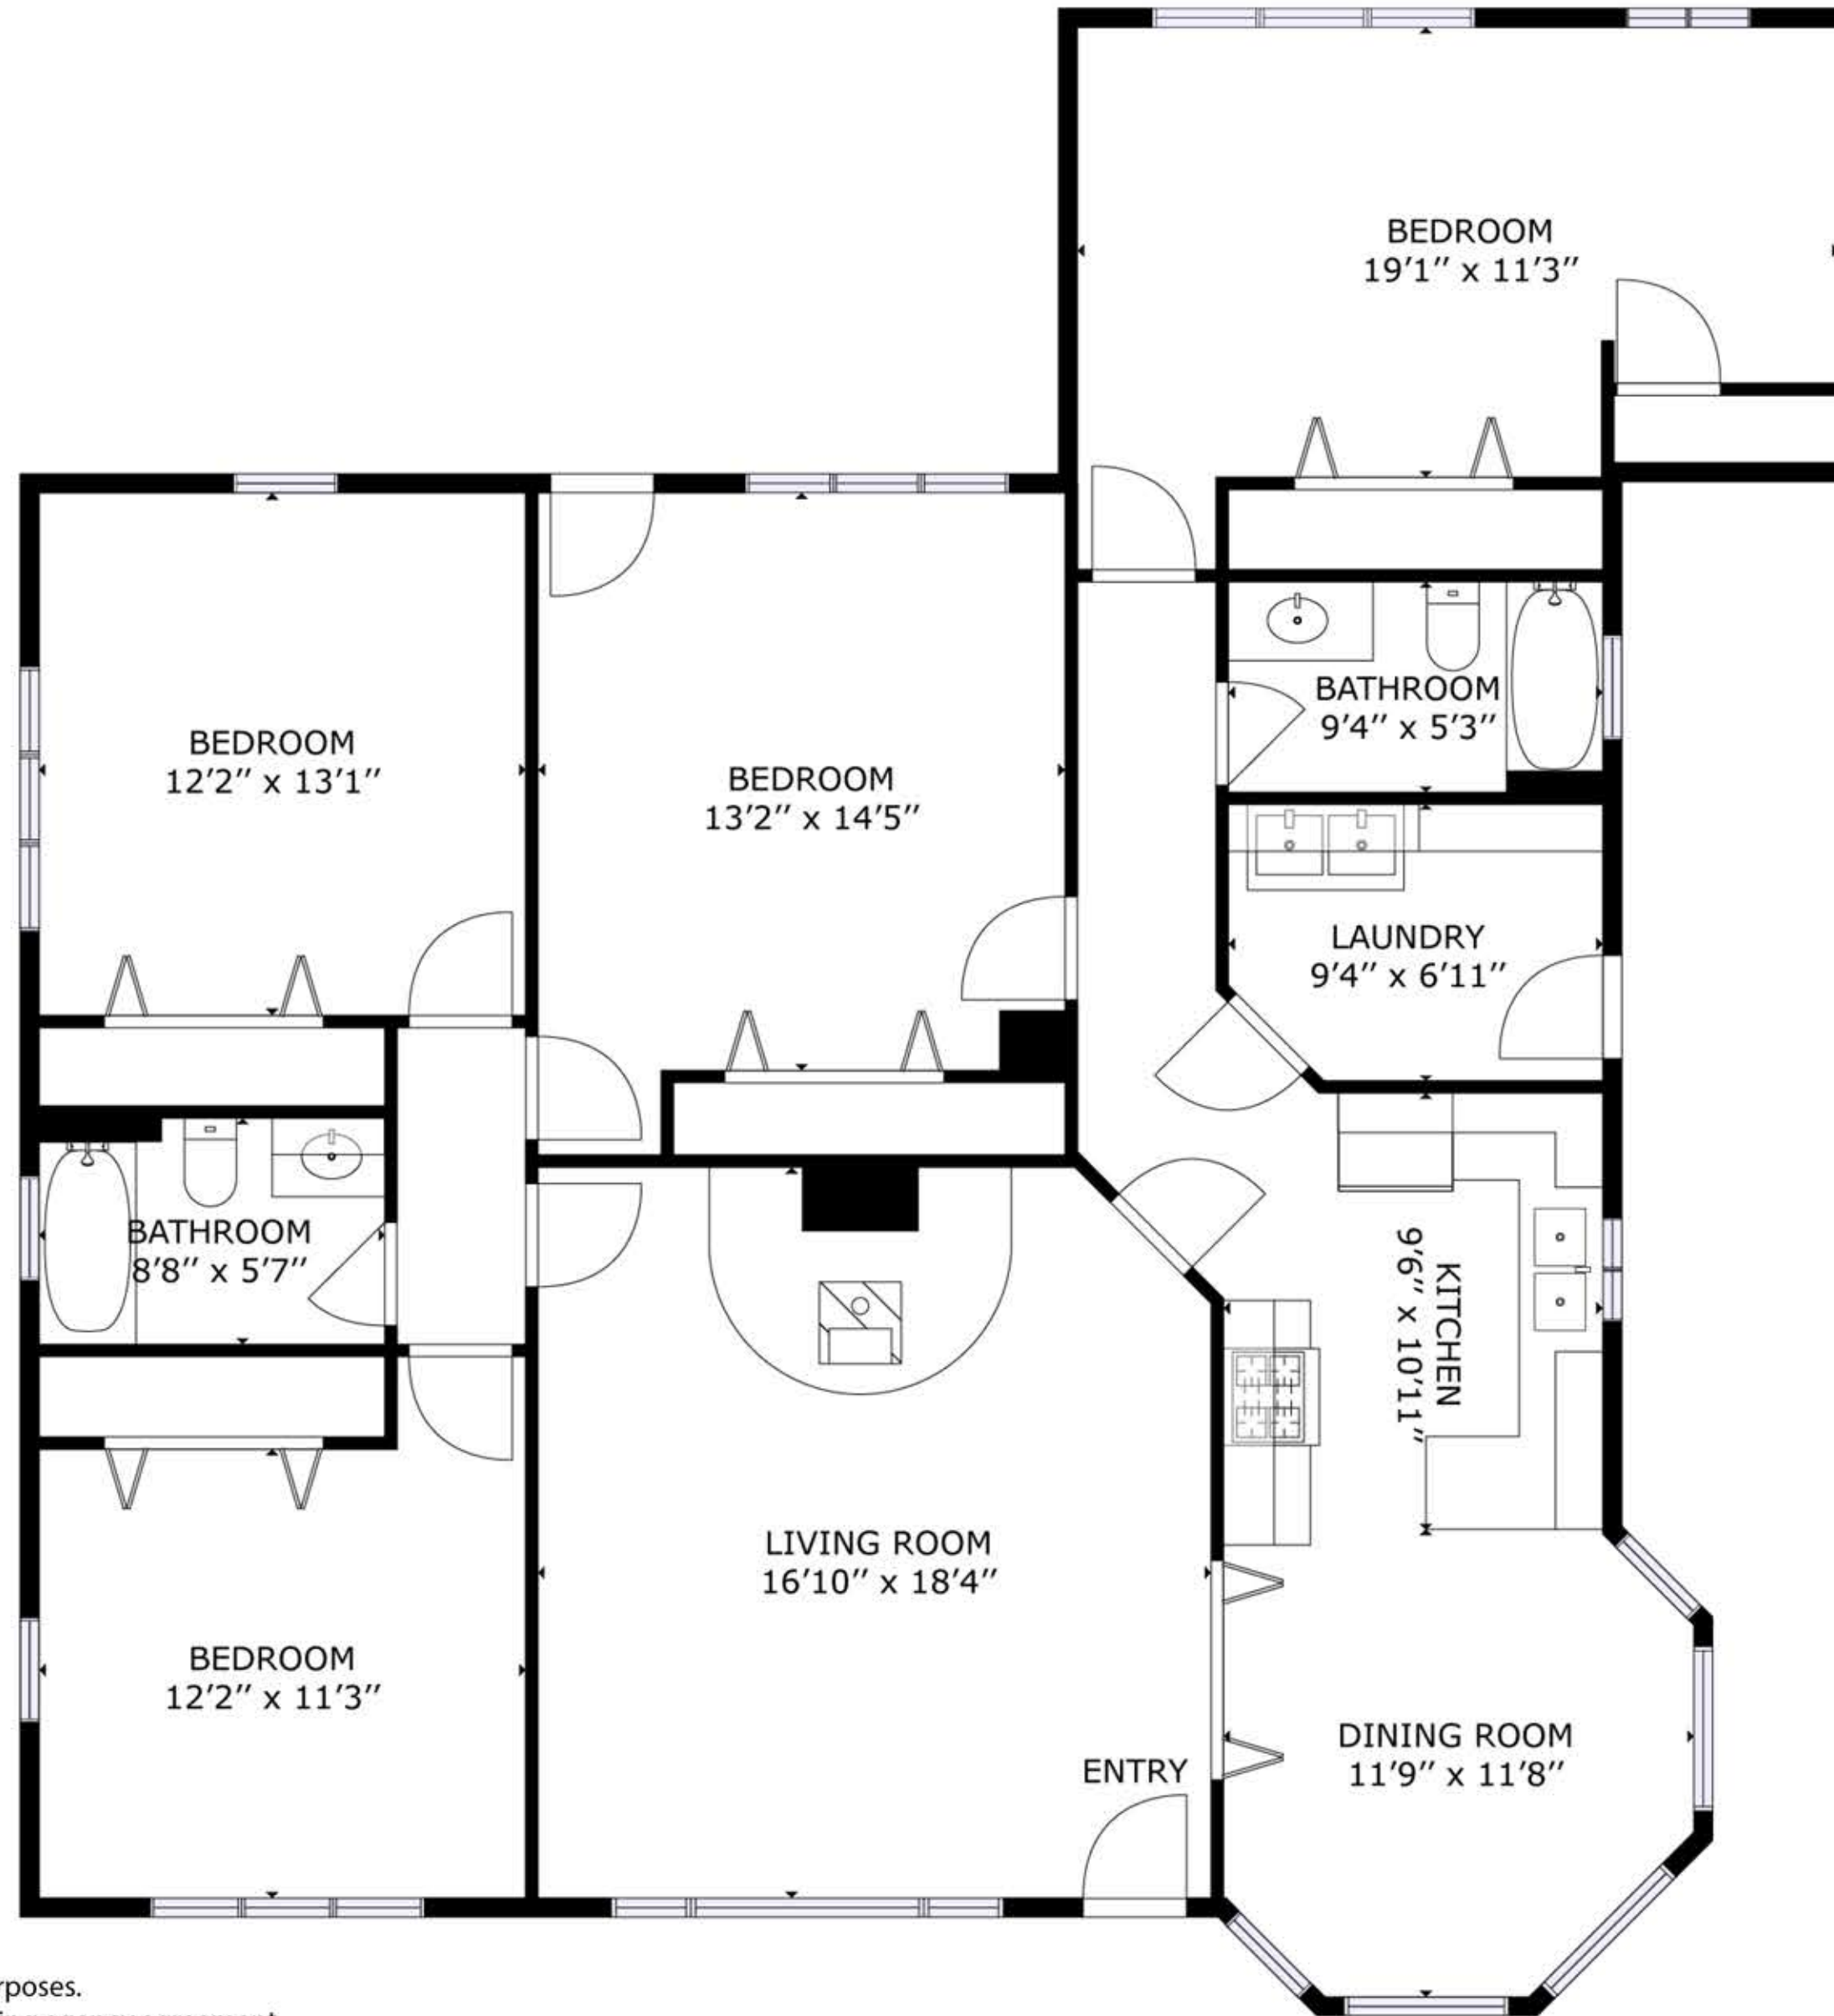

23215 Wahupa Ln

Huson, MT 59846

4

2

1728

BEDROOMS BATHROOMS TOTAL SQ.FT.

Measurements are approximate and may not be to scale.

The floor plan illustration is not suitable for construction/architectural purposes.