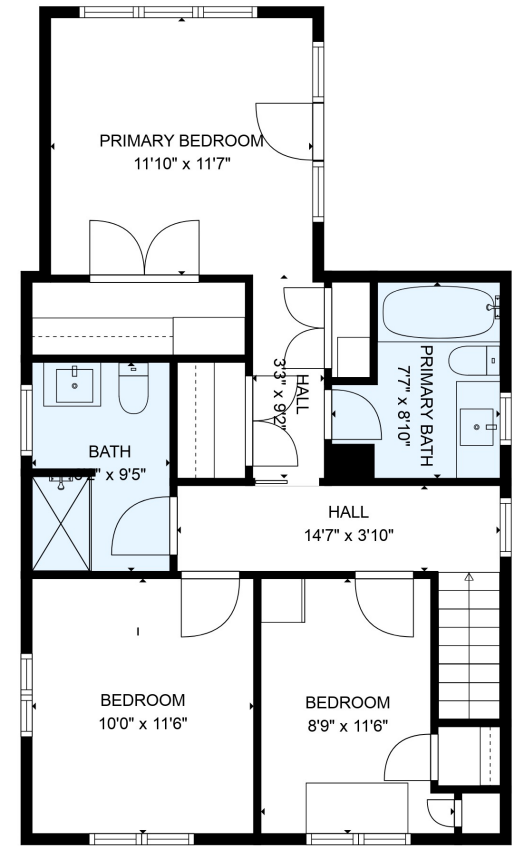

FLOOR 1

FLOOR 2

FLOOR 3

Total scanned area: 2537 sq. ft

SIZES AND DIMENSIONS ARE ESTIMATED

Total scanned area: 2537 sq. ft

SIZES AND DIMENSIONS ARE ESTIMATED

Total scanned area: 2537 sq. ft

SIZES AND DIMENSIONS ARE ESTIMATED

Total scanned area: 2537 sq. ft

SIZES AND DIMENSIONS ARE ESTIMATED