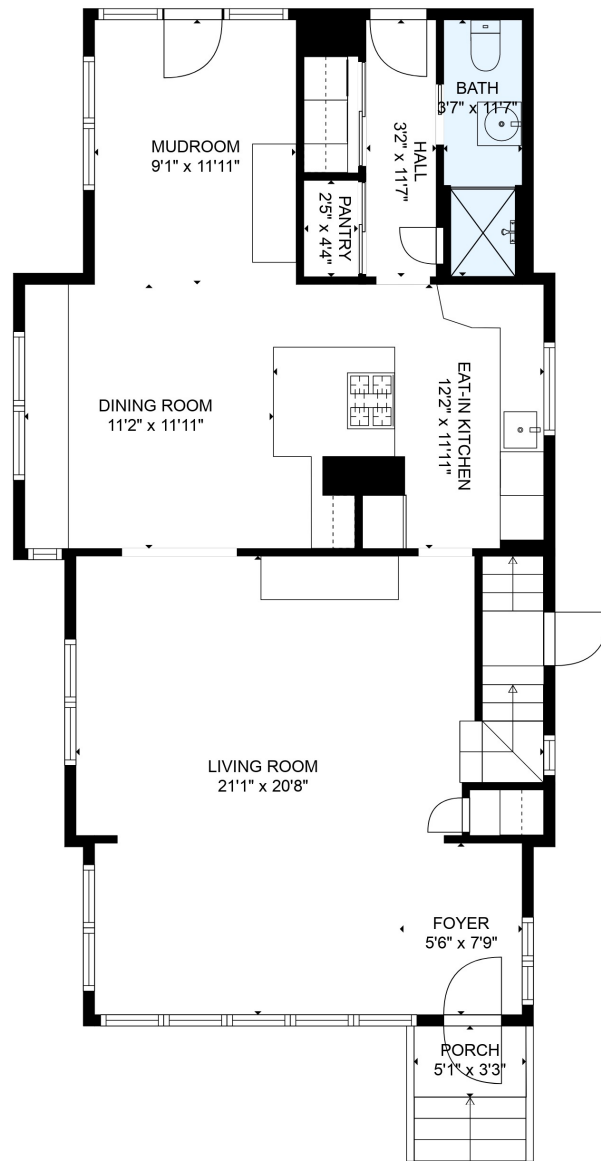

FLOOR 1

FLOOR 2

FLOOR 3

Total scanned area: 2537 sq. ft

SIZES AND DIMENSIONS ARE ESTIMATED

Total scanned area: 2537 sq. ft

SIZES AND DIMENSIONS ARE ESTIMATED

Total scanned area: 2537 sq. ft

SIZES AND DIMENSIONS ARE ESTIMATED

Total scanned area: 2537 sq. ft

SIZES AND DIMENSIONS ARE ESTIMATED