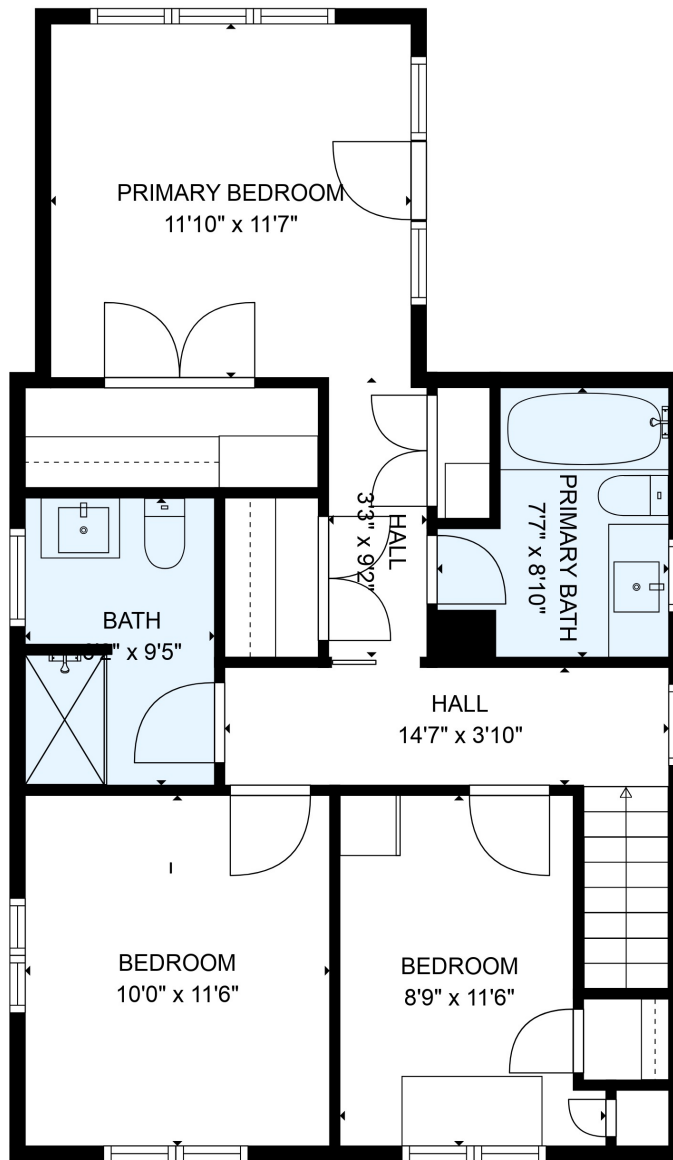

FLOOR 1

FLOOR 2

FLOOR 3

Total scanned area: 2537 sq. ft

SIZES AND DIMENSIONS ARE ESTIMATED

Total scanned area: 2537 sq. ft

SIZES AND DIMENSIONS ARE ESTIMATED

Total scanned area: 2537 sq. ft

SIZES AND DIMENSIONS ARE ESTIMATED

Total scanned area: 2537 sq. ft

SIZES AND DIMENSIONS ARE ESTIMATED