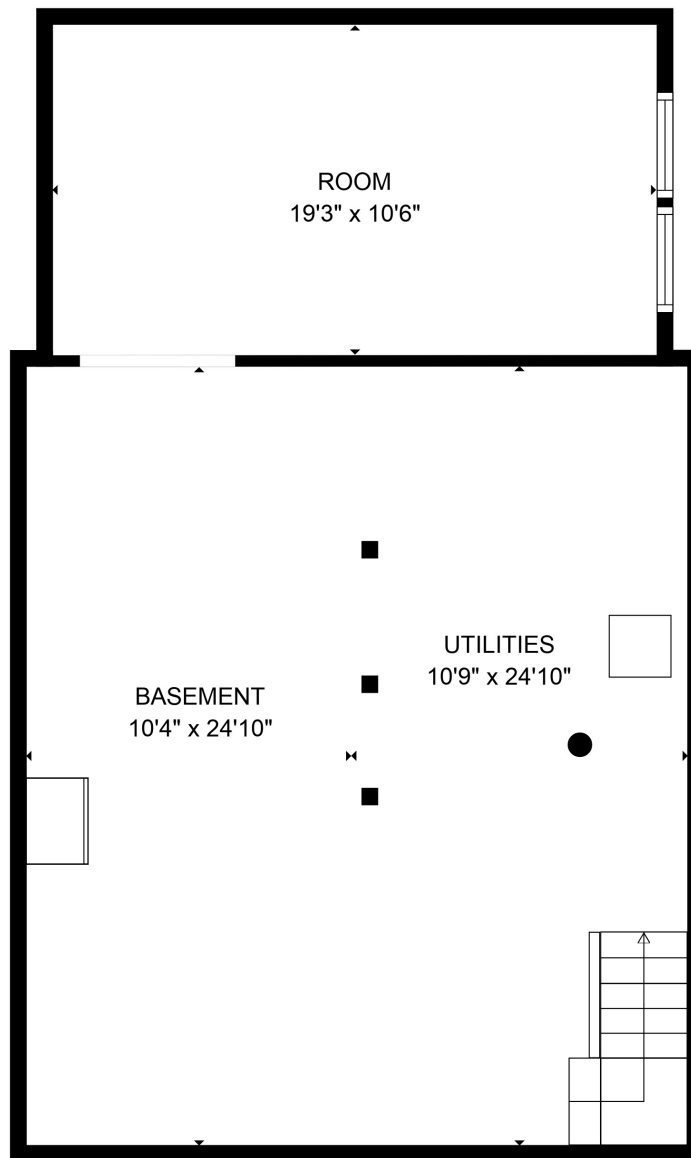

FLOOR 1

FLOOR 2

FLOOR 3

Total scanned area: 2537 sq. ft

SIZES AND DIMENSIONS ARE ESTIMATED

Total scanned area: 2537 sq. ft

SIZES AND DIMENSIONS ARE ESTIMATED

Total scanned area: 2537 sq. ft

SIZES AND DIMENSIONS ARE ESTIMATED

Total scanned area: 2537 sq. ft

SIZES AND DIMENSIONS ARE ESTIMATED