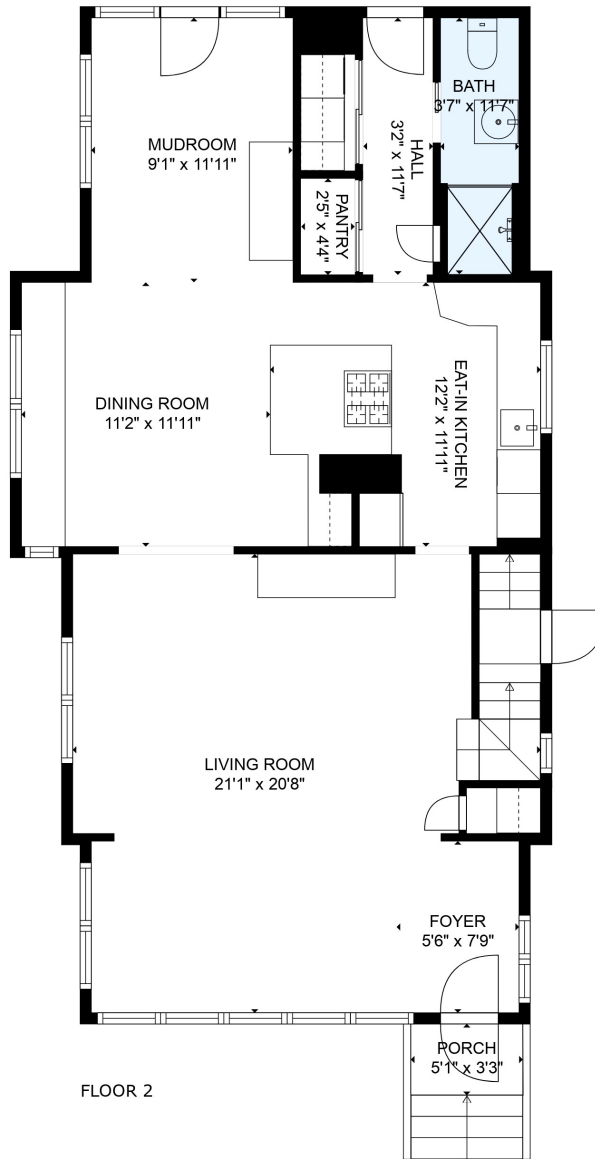

FLOOR 1

FLOOR 2

FLOOR 3

Total scanned area: 2537 sq. ft

SIZES AND DIMENSIONS ARE ESTIMATED

Total scanned area: 2537 sq. ft

SIZES AND DIMENSIONS ARE ESTIMATED

Total scanned area: 2537 sq. ft

SIZES AND DIMENSIONS ARE ESTIMATED

Total scanned area: 2537 sq. ft

SIZES AND DIMENSIONS ARE ESTIMATED