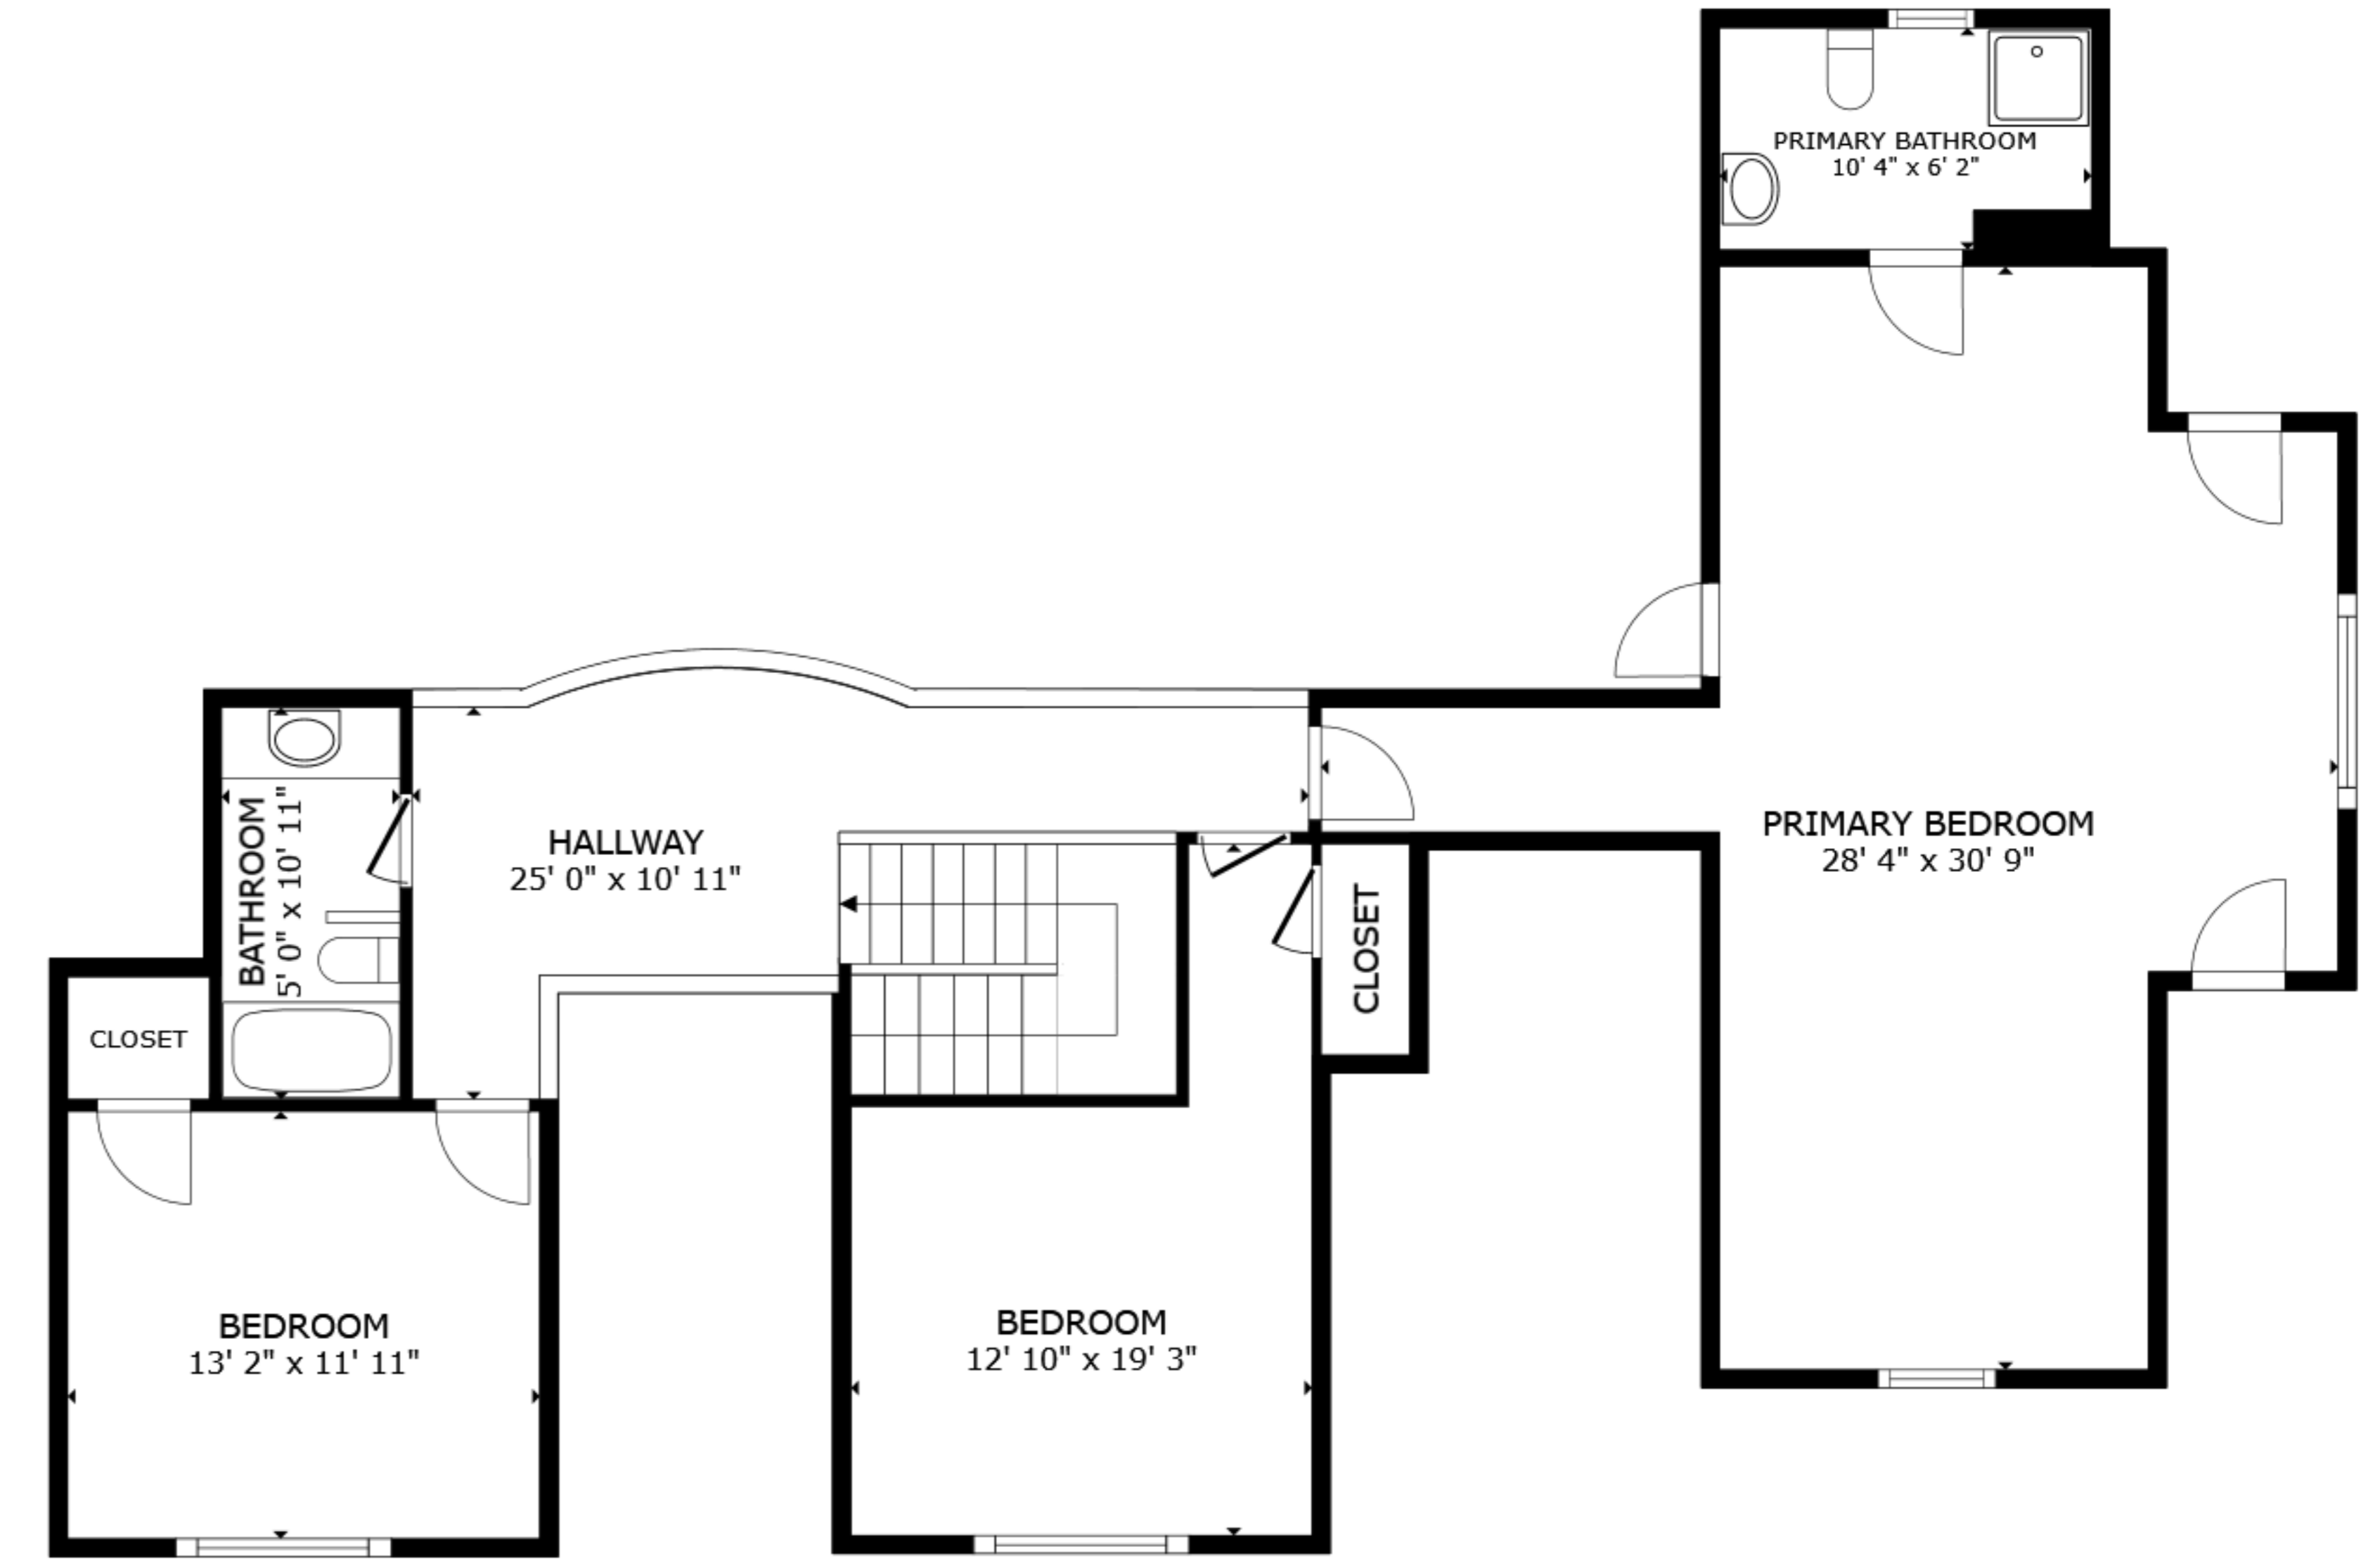

FLOOR 1

FLOOR 2

GROSS INTERNAL AREA
 FLOOR 1 2,119 sq.ft. FLOOR 2 1,214 sq.ft.
 EXCLUDED AREAS : GARAGE 741 sq.ft.
 TOTAL : 3,333 sq.ft.

SIZES AND DIMENSIONS ARE APPROXIMATE, ACTUAL MAY VARY.