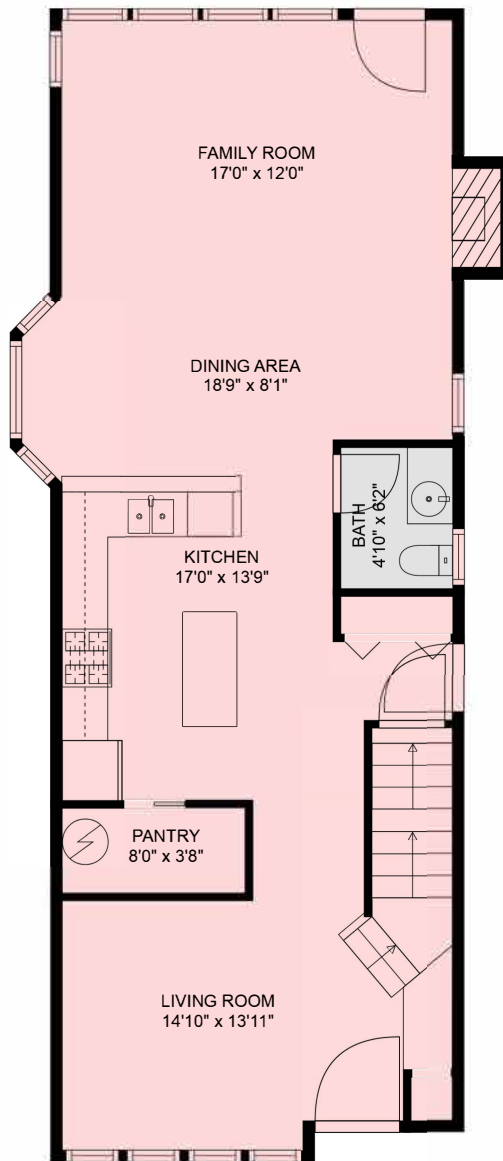

Garage

FLOOR 1

FLOOR 2

Estimated areas

FLOOR 1 : 938 sq. ft

FLOOR 2: 871 sq. ft

Total 1809 sq. ft

GARAGE : 348 sq. ft

Sizes and dimensions may have a slight variation from actual sizes. E&O Insured.

Estimated areas

FLOOR 1 : 938 sq. ft
 FLOOR 2: 871 sq. ft
 Total 1809 sq. ft

GARAGE : 348 sq. ft

Estimated areas

FLOOR 1 : 938 sq. ft
 FLOOR 2: 871 sq. ft
 Total 1809 sq. ft

GARAGE : 348 sq. ft

Sizes and dimensions may have a slight variation from actual sizes. E&O Insured.

GARAGE
13'6" x 22'11"

Estimated areas

FLOOR 1 : 938 sq. ft
FLOOR 2: 871 sq. ft
Total 1809 sq. ft

GARAGE : 348 sq. ft

Sizes and dimensions may have a slight variation from actual sizes. E&O Insured.