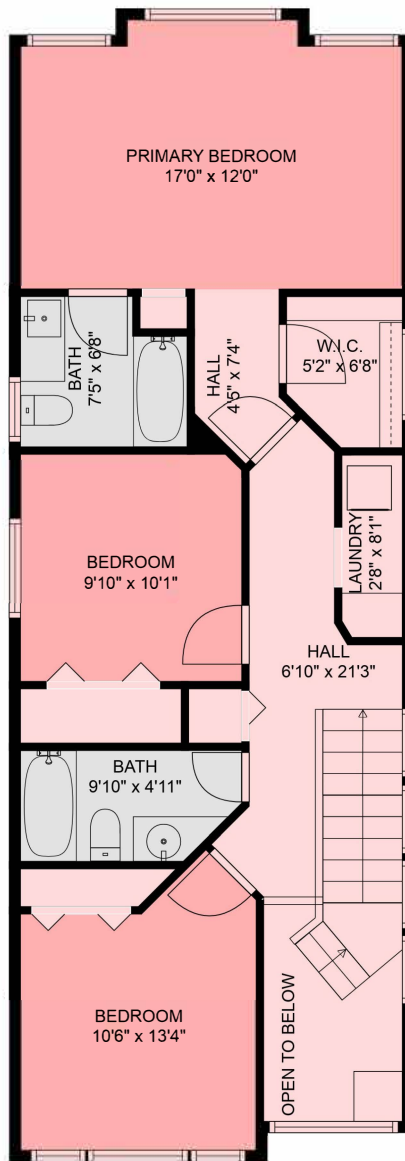

Garage

FLOOR 1

FLOOR 2

Estimated areas

FLOOR 1 : 938 sq. ft

FLOOR 2: 871 sq. ft

Total 1809 sq. ft

GARAGE : 348 sq. ft

Sizes and dimensions may have a slight variation from actual sizes. E&O Insured.

Estimated areas

FLOOR 1 : 938 sq. ft
 FLOOR 2: 871 sq. ft
 Total 1809 sq. ft

GARAGE : 348 sq. ft

Estimated areas

FLOOR 1 : 938 sq. ft
 FLOOR 2: 871 sq. ft
 Total 1809 sq. ft

GARAGE : 348 sq. ft

Sizes and dimensions may have a slight variation from actual sizes. E&O Insured.

GARAGE
13'6" x 22'11"

Estimated areas

FLOOR 1 : 938 sq. ft
FLOOR 2: 871 sq. ft
Total 1809 sq. ft

GARAGE : 348 sq. ft