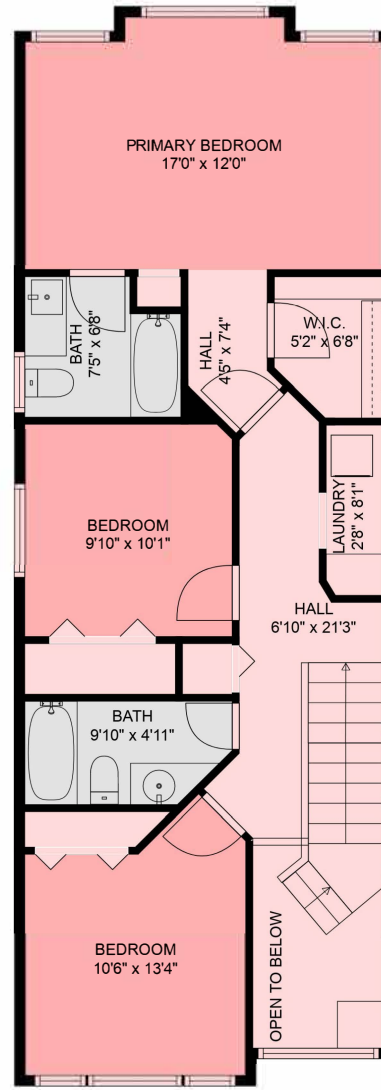

Garage

FLOOR 1

FLOOR 2

Estimated areas

FLOOR 1 : 938 sq. ft

FLOOR 2: 871 sq. ft

Total 1809 sq. ft

GARAGE : 348 sq. ft

Sizes and dimensions may have a slight variation from actual sizes. E&O Insured.

Estimated areas

FLOOR 1 : 938 sq. ft
 FLOOR 2: 871 sq. ft
 Total 1809 sq. ft

GARAGE : 348 sq. ft

Estimated areas

FLOOR 1 : 938 sq. ft
 FLOOR 2: 871 sq. ft
 Total 1809 sq. ft

GARAGE : 348 sq. ft

Sizes and dimensions may have a slight variation from actual sizes. E&O Insured.

GARAGE
13'6" x 22'11"

Estimated areas

FLOOR 1 : 938 sq. ft
FLOOR 2: 871 sq. ft
Total 1809 sq. ft

GARAGE : 348 sq. ft