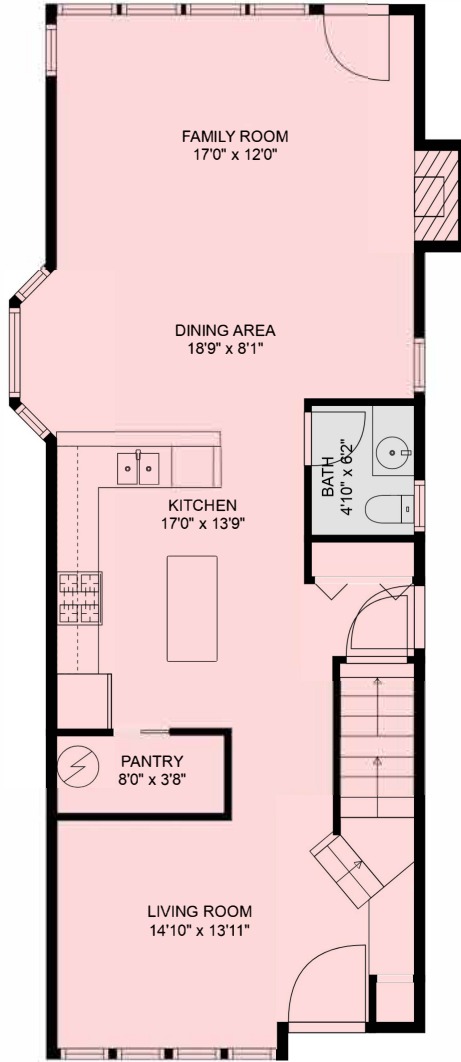

Garage

FLOOR 1

FLOOR 2

Estimated areas

FLOOR 1 : 938 sq. ft

FLOOR 2: 871 sq. ft

Total 1809 sq. ft

GARAGE : 348 sq. ft

Sizes and dimensions may have a slight variation from actual sizes. E&O Insured.

Estimated areas

FLOOR 1 : 938 sq. ft
 FLOOR 2: 871 sq. ft
 Total 1809 sq. ft

GARAGE : 348 sq. ft

Estimated areas

FLOOR 1 : 938 sq. ft
 FLOOR 2: 871 sq. ft
 Total 1809 sq. ft

GARAGE : 348 sq. ft

Sizes and dimensions may have a slight variation from actual sizes. E&O Insured.

GARAGE
13'6" x 22'11"

Estimated areas

FLOOR 1 : 938 sq. ft
FLOOR 2: 871 sq. ft
Total 1809 sq. ft

GARAGE : 348 sq. ft

Sizes and dimensions may have a slight variation from actual sizes. E&O Insured.