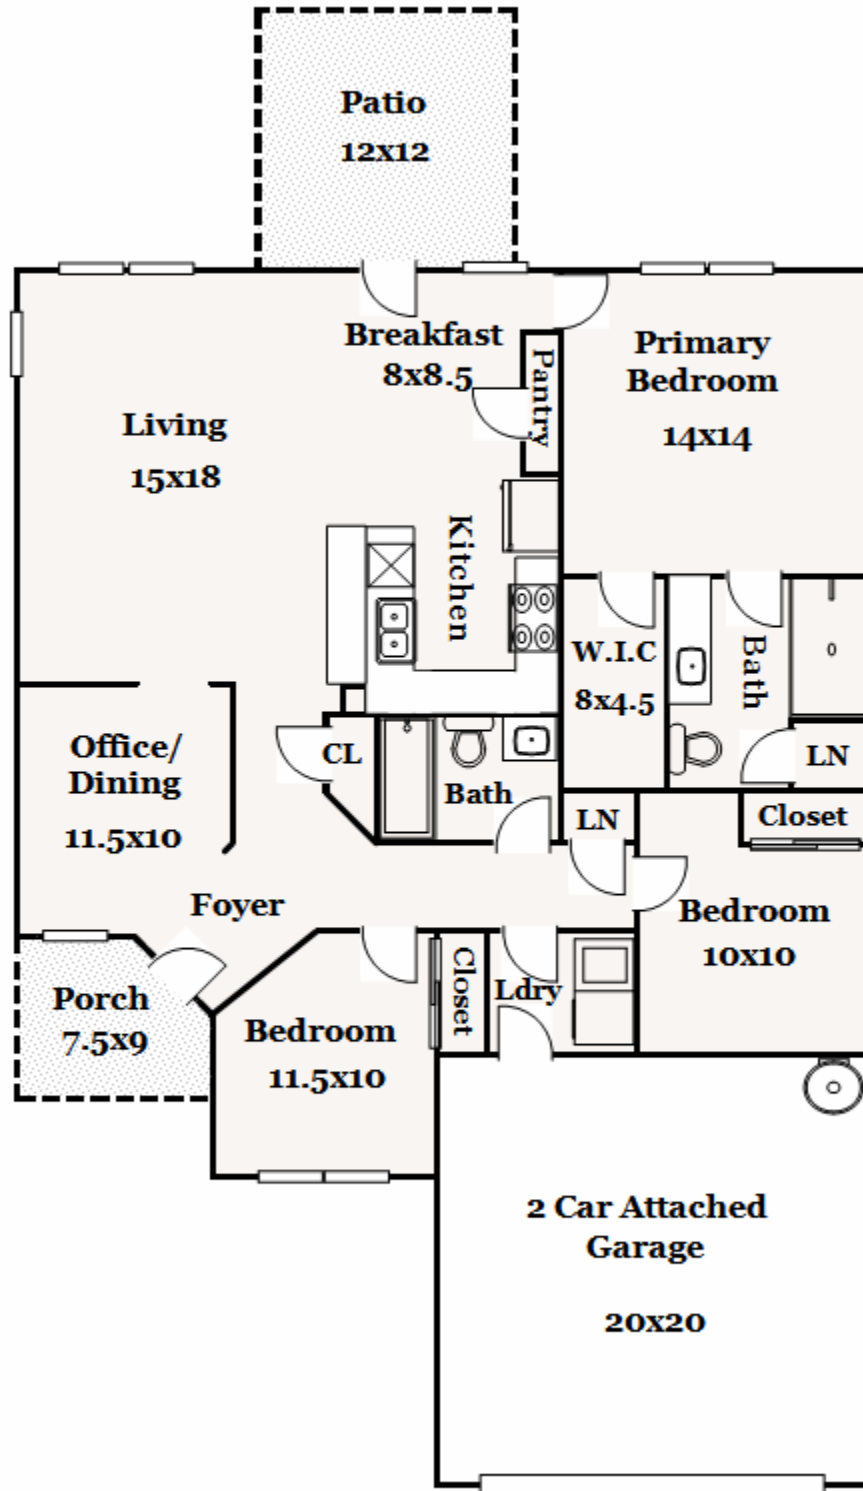

# 5243 Windward Way

**Heated Living Area  
1465 Sq Ft**

Note: This floor plan is for illustration purposes only. All measurements are rounded. Square footage was calculated based on the ANSI measurement standard. Floor plan produced by Precision Home Measuring (910) 620-9711