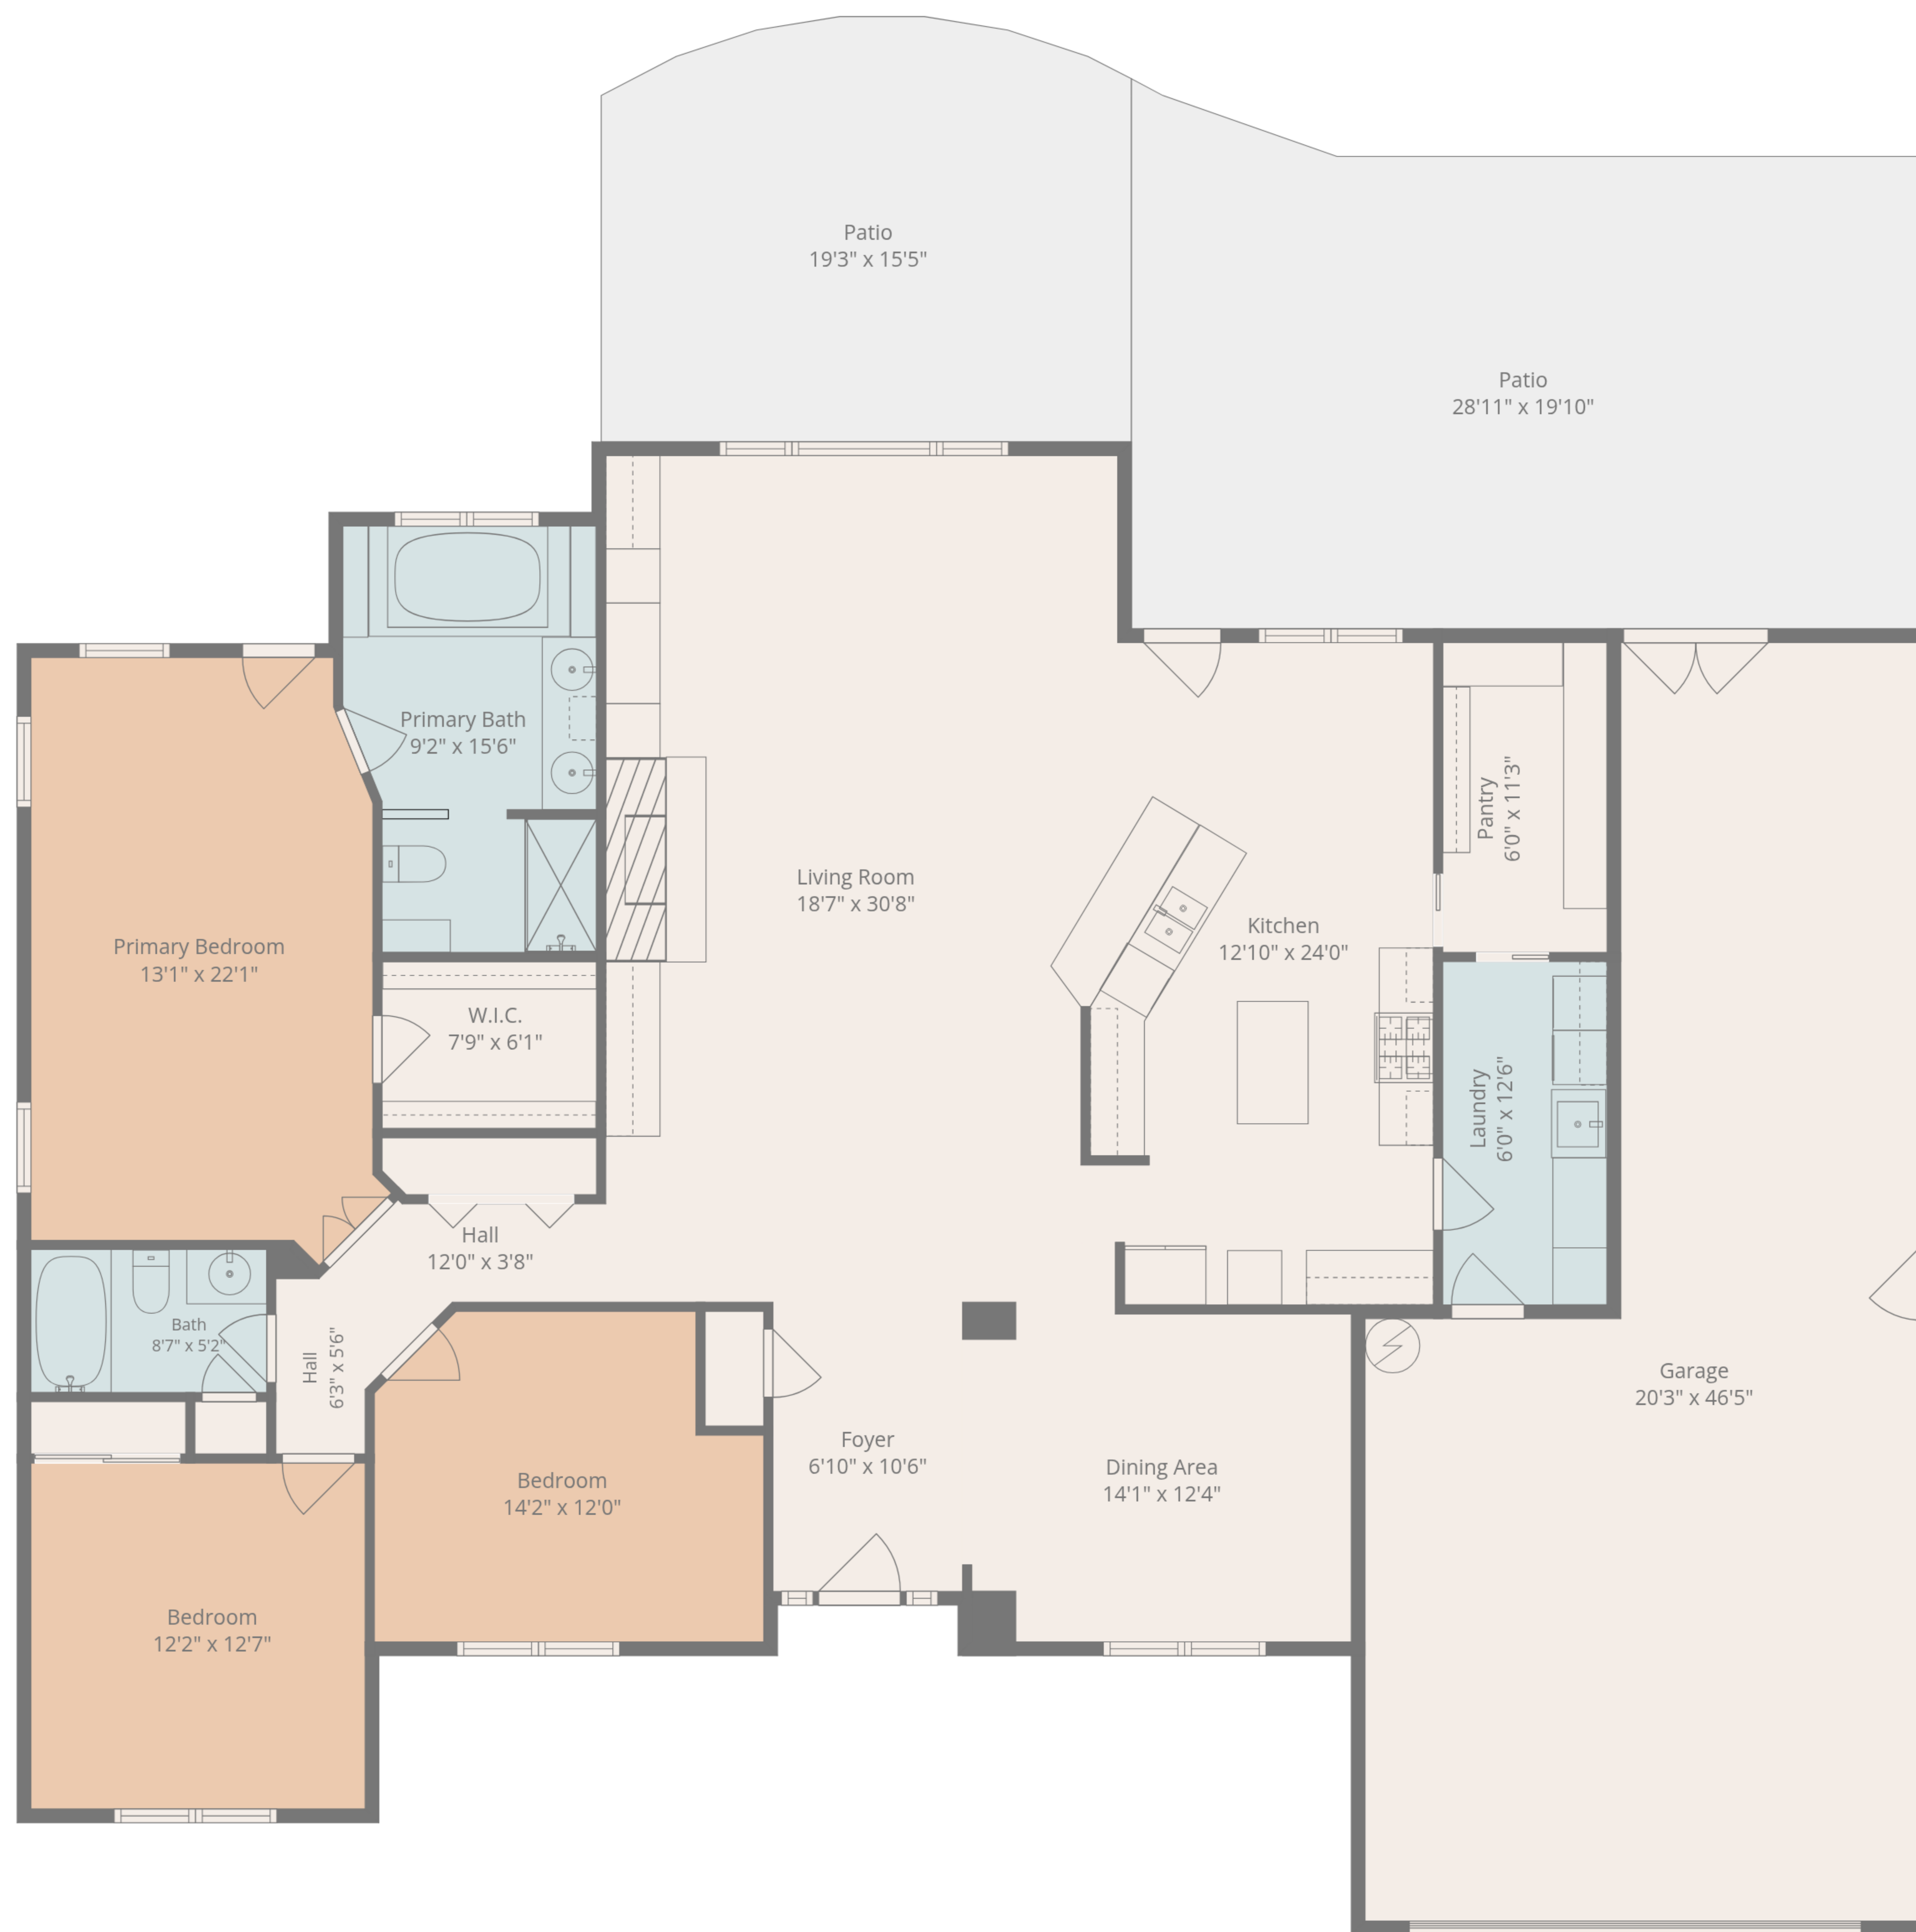

Total: 2716 sq. ft

Studio : 534 sq. Ft, Main Floor : 2182 sq. ft
Excluded Areas: Deck: 101 sq. Ft, Garage: 713 sq. Ft, Patio: 787 sq. Ft,
Walls: 206 sq. ft

Total: 2716 sq. ft
 Studio : 534 sq. Ft, Main Floor : 2182 sq. ft
 Excluded Areas: Deck: 101 sq. Ft, Garage: 713 sq. Ft, Patio: 787 sq. Ft,
 Walls: 206 sq. ft

Total: 2716 sq. ft
 Studio : 534 sq. Ft, Main Floor : 2182 sq. ft
 Excluded Areas: Deck: 101 sq. Ft, Garage: 713 sq. Ft, Patio: 787 sq. Ft,
 Walls: 206 sq. ft