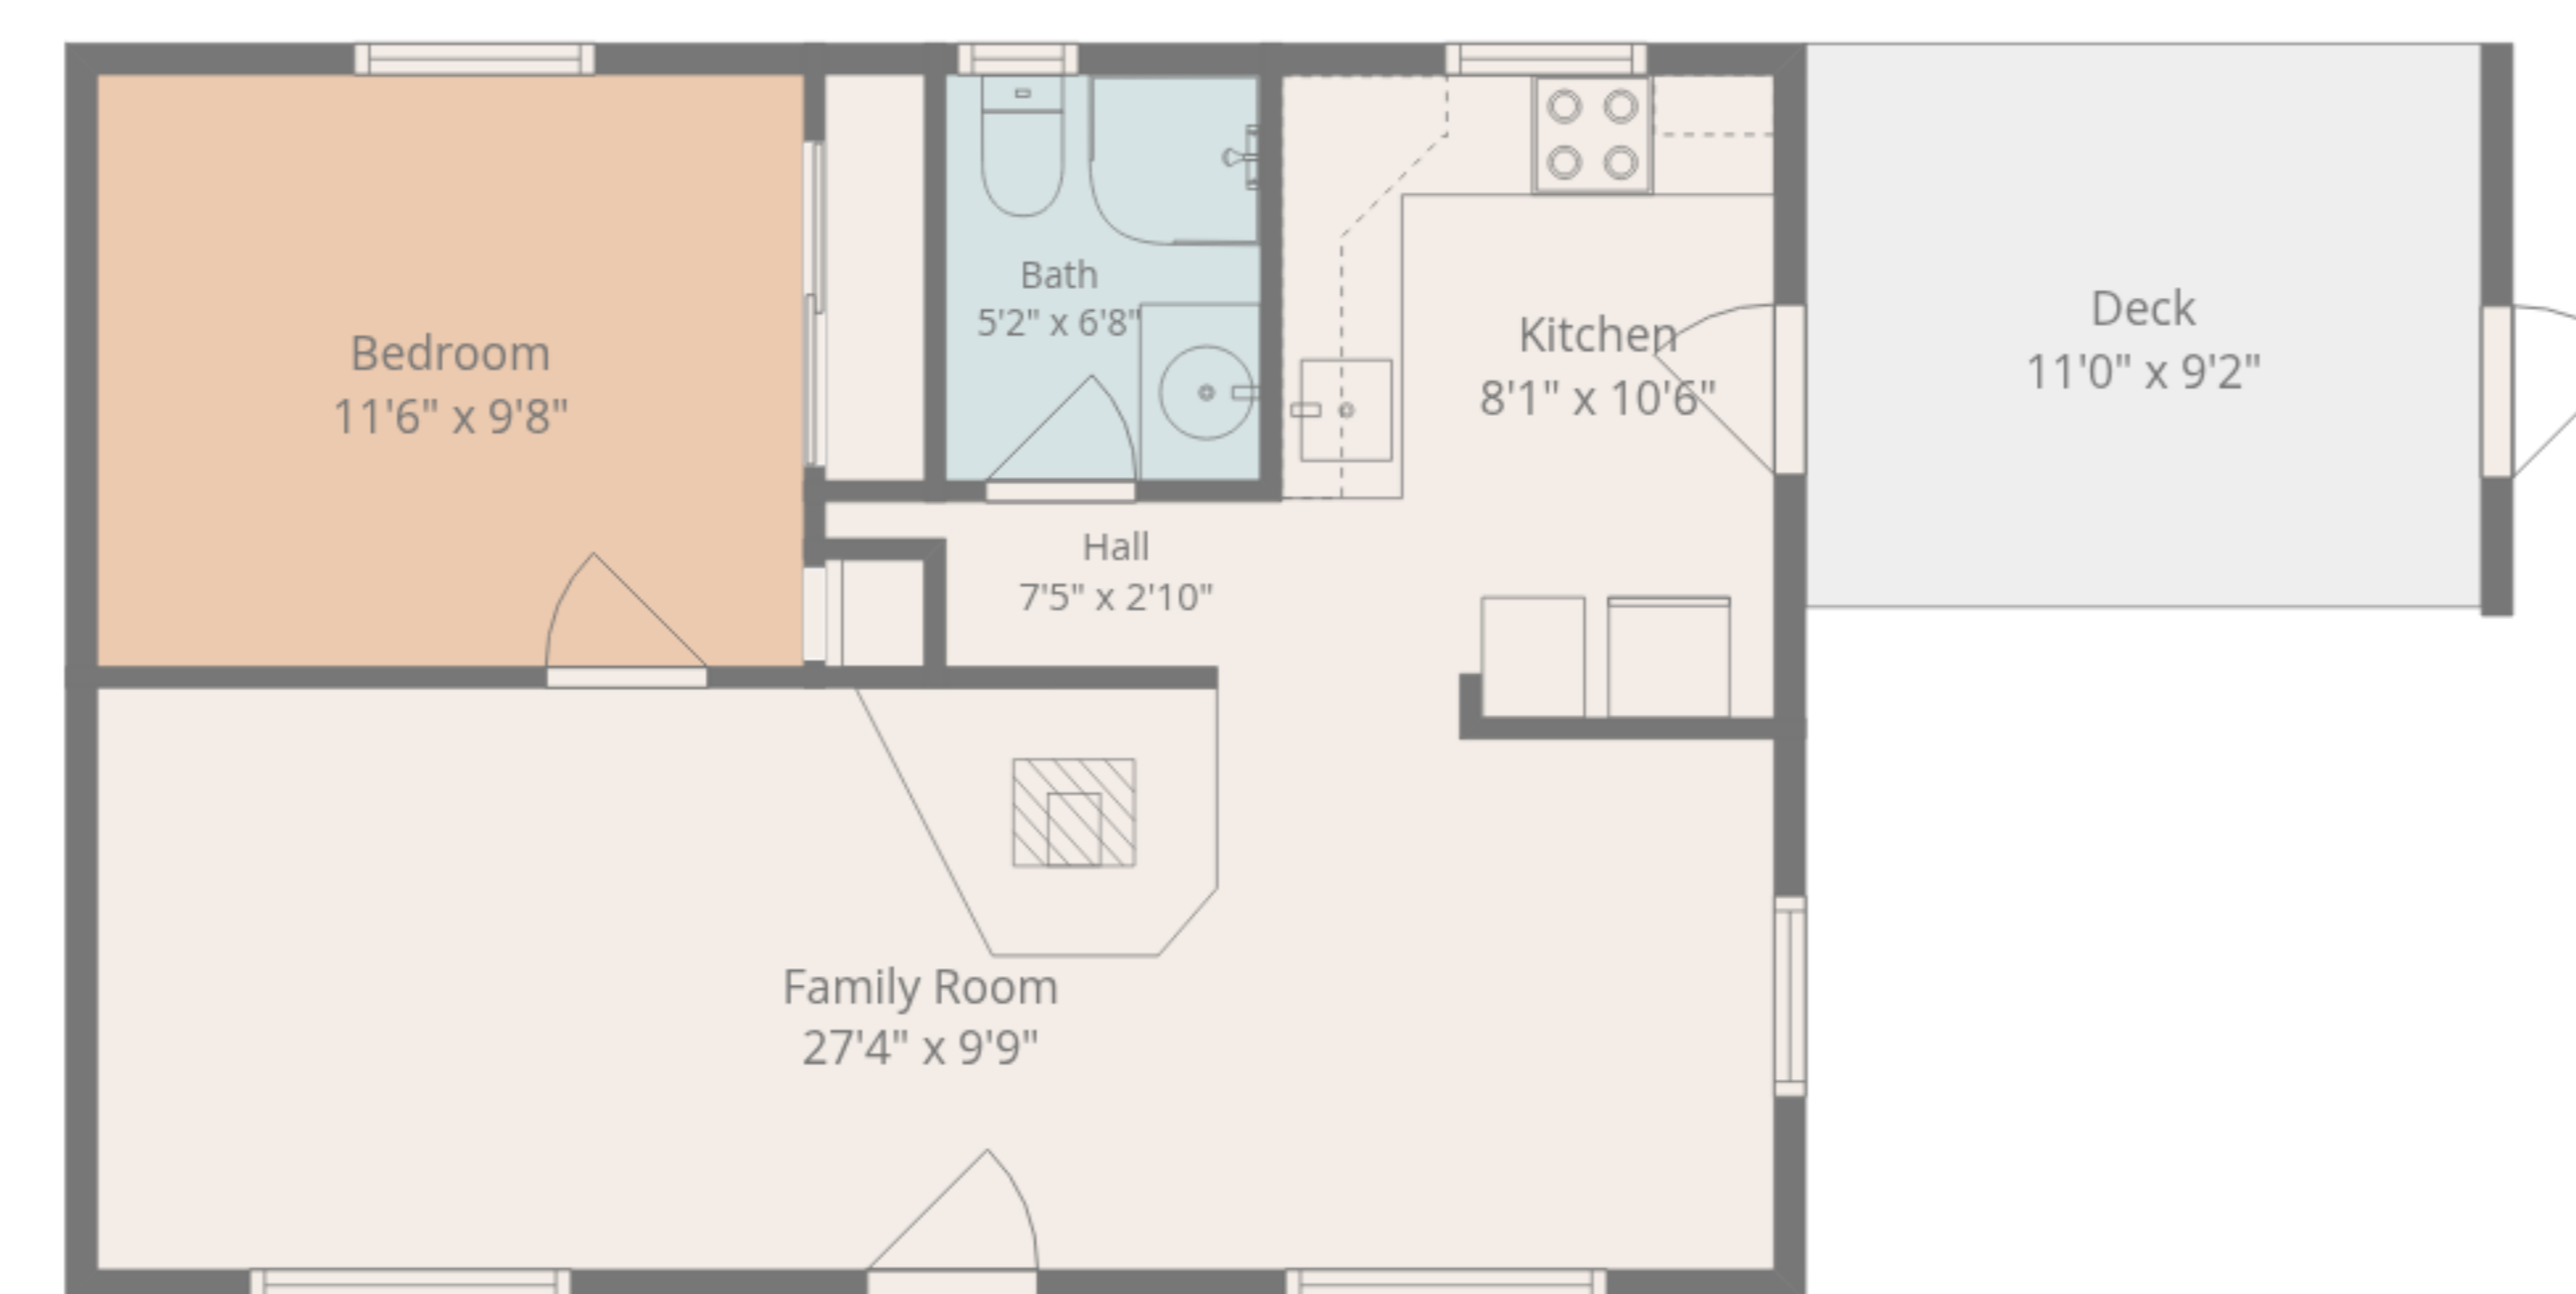

Total: 2716 sq. ft

Studio : 534 sq. Ft, Main Floor : 2182 sq. ft
Excluded Areas: Deck: 101 sq. Ft, Garage: 713 sq. Ft, Patio: 787 sq. Ft,
Walls: 206 sq. ft

Total: 2716 sq. ft
 Studio : 534 sq. Ft, Main Floor : 2182 sq. ft
 Excluded Areas: Deck: 101 sq. Ft, Garage: 713 sq. Ft, Patio: 787 sq. Ft,
 Walls: 206 sq. ft

Total: 2716 sq. ft
 Studio : 534 sq. Ft, Main Floor : 2182 sq. ft
 Excluded Areas: Deck: 101 sq. Ft, Garage: 713 sq. Ft, Patio: 787 sq. Ft,
 Walls: 206 sq. ft