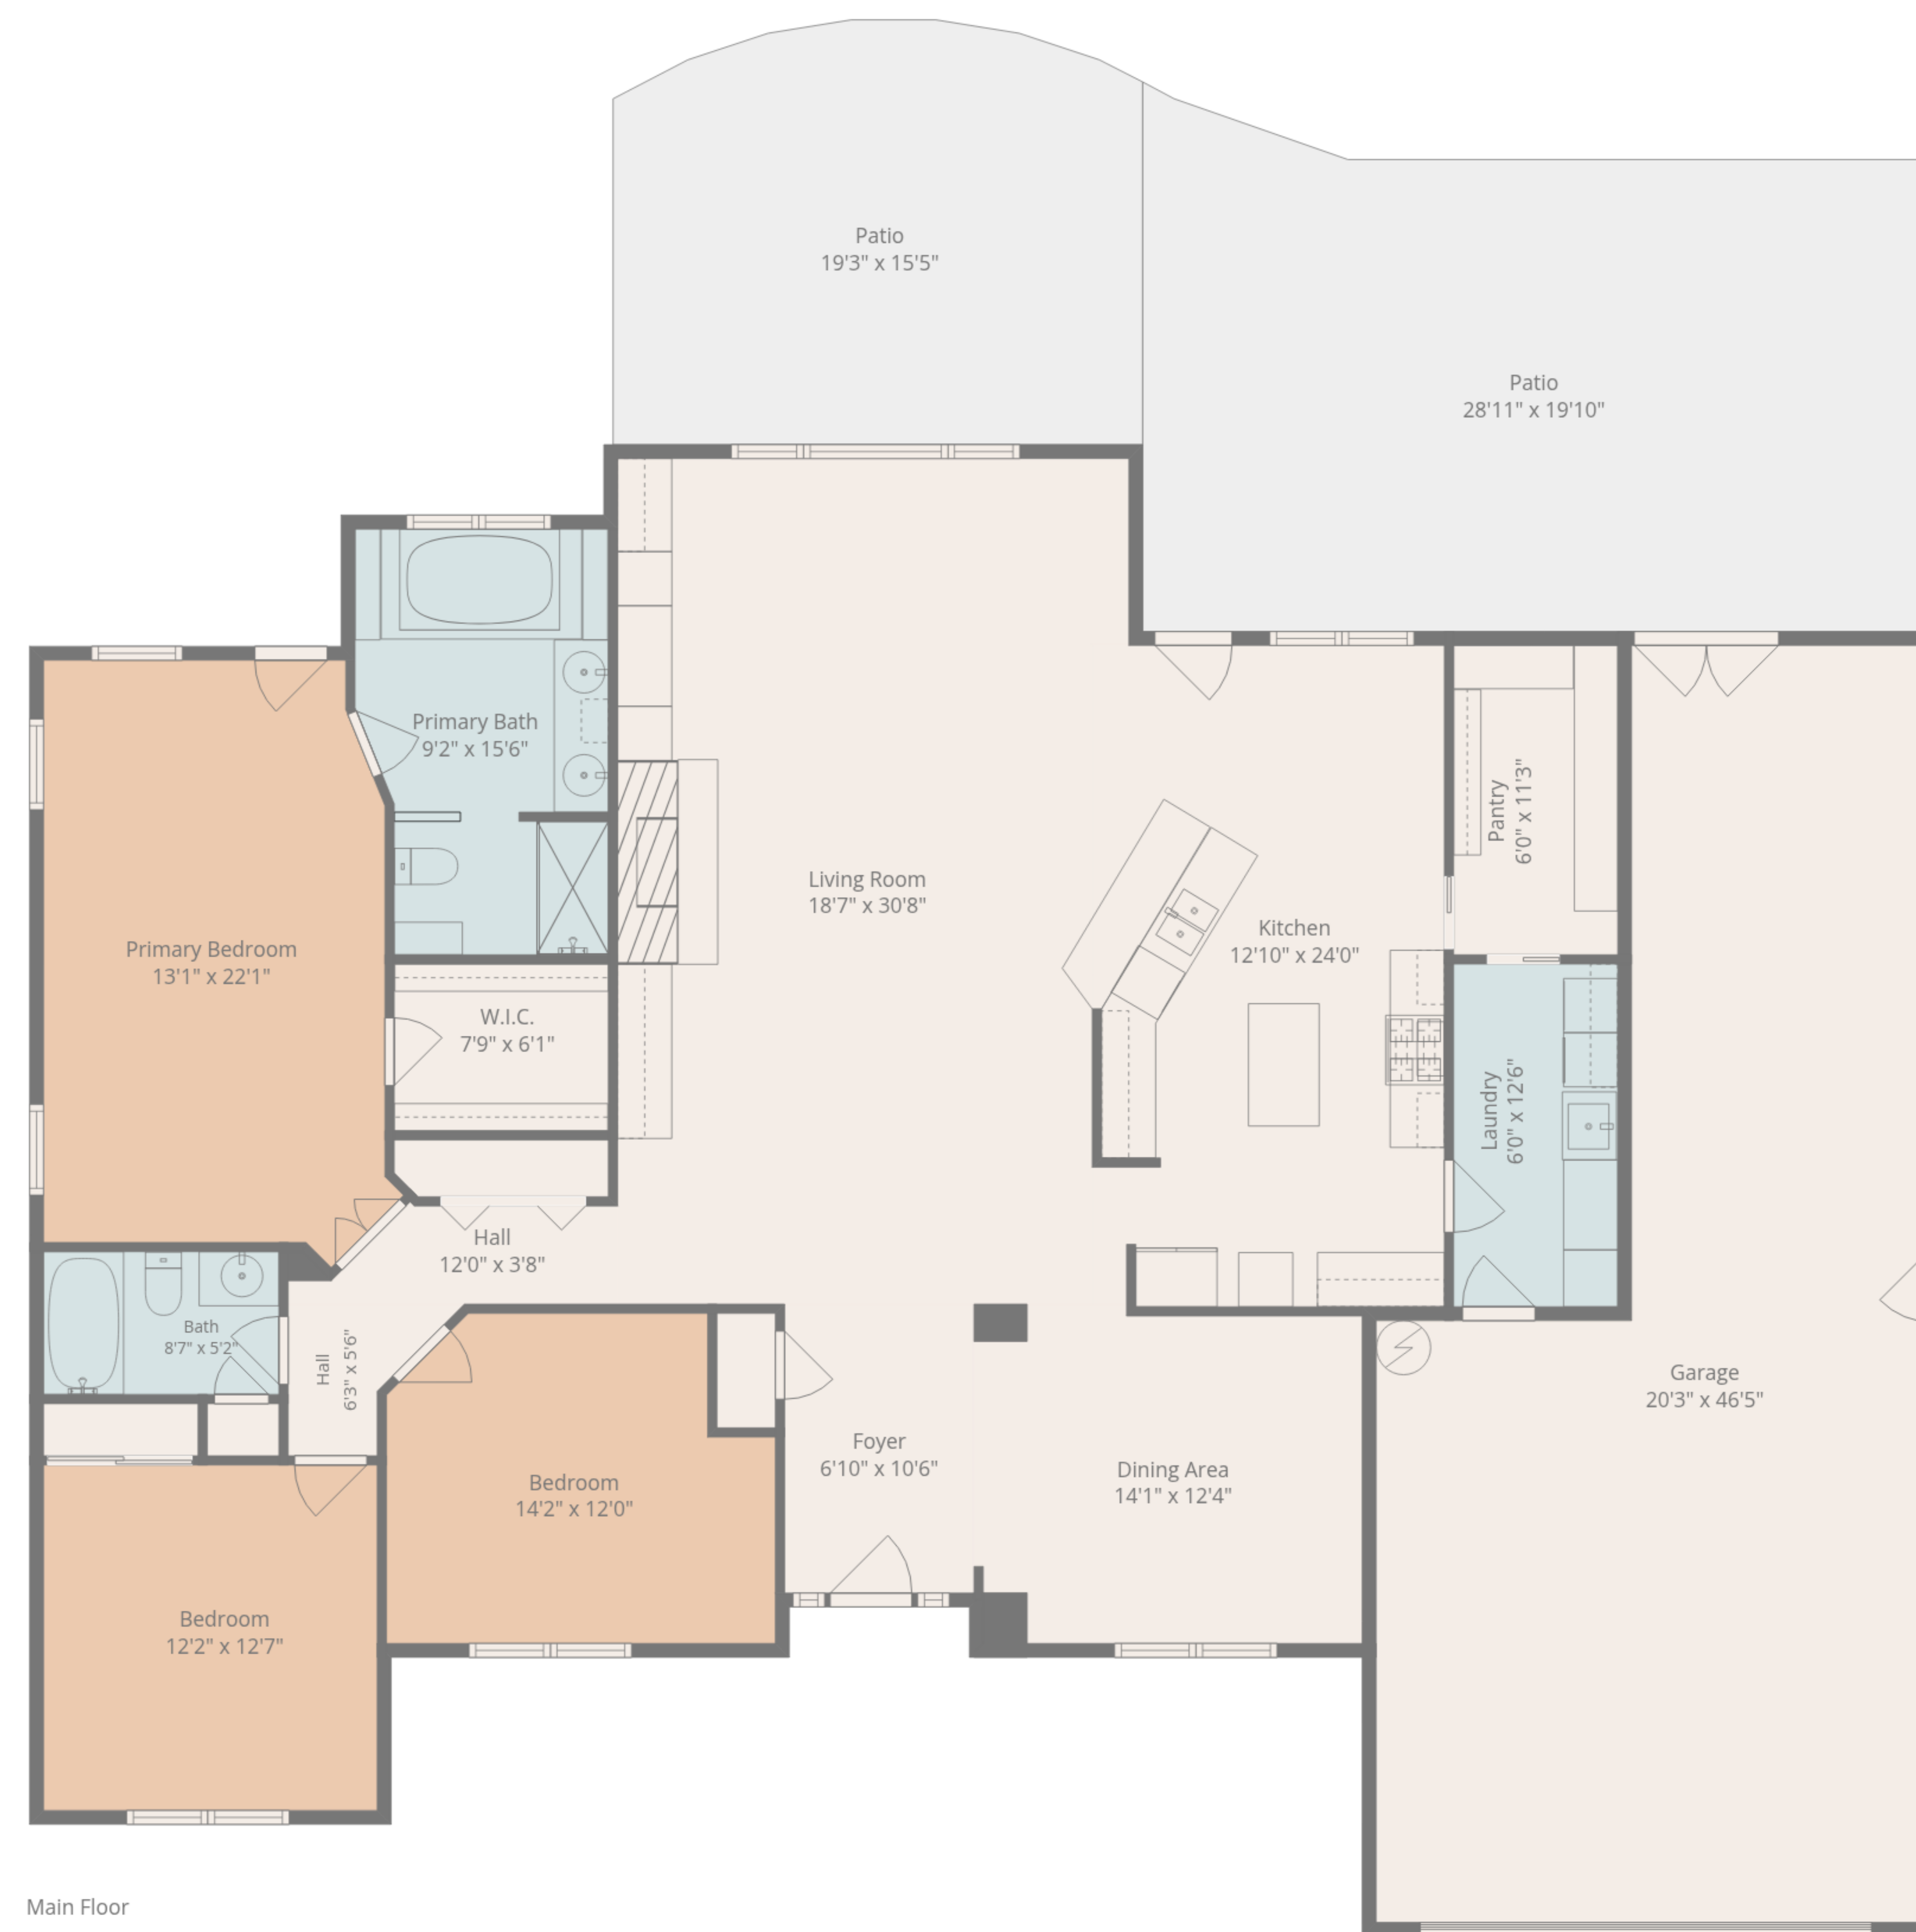

Total: 2716 sq. ft

Studio : 534 sq. Ft, Main Floor : 2182 sq. ft
Excluded Areas: Deck: 101 sq. Ft, Garage: 713 sq. Ft, Patio: 787 sq. Ft,
Walls: 206 sq. ft

Total: 2716 sq. ft
 Studio : 534 sq. Ft, Main Floor : 2182 sq. ft
 Excluded Areas: Deck: 101 sq. Ft, Garage: 713 sq. Ft, Patio: 787 sq. Ft,
 Walls: 206 sq. ft

Total: 2716 sq. ft
 Studio : 534 sq. Ft, Main Floor : 2182 sq. ft
 Excluded Areas: Deck: 101 sq. Ft, Garage: 713 sq. Ft, Patio: 787 sq. Ft,
 Walls: 206 sq. ft