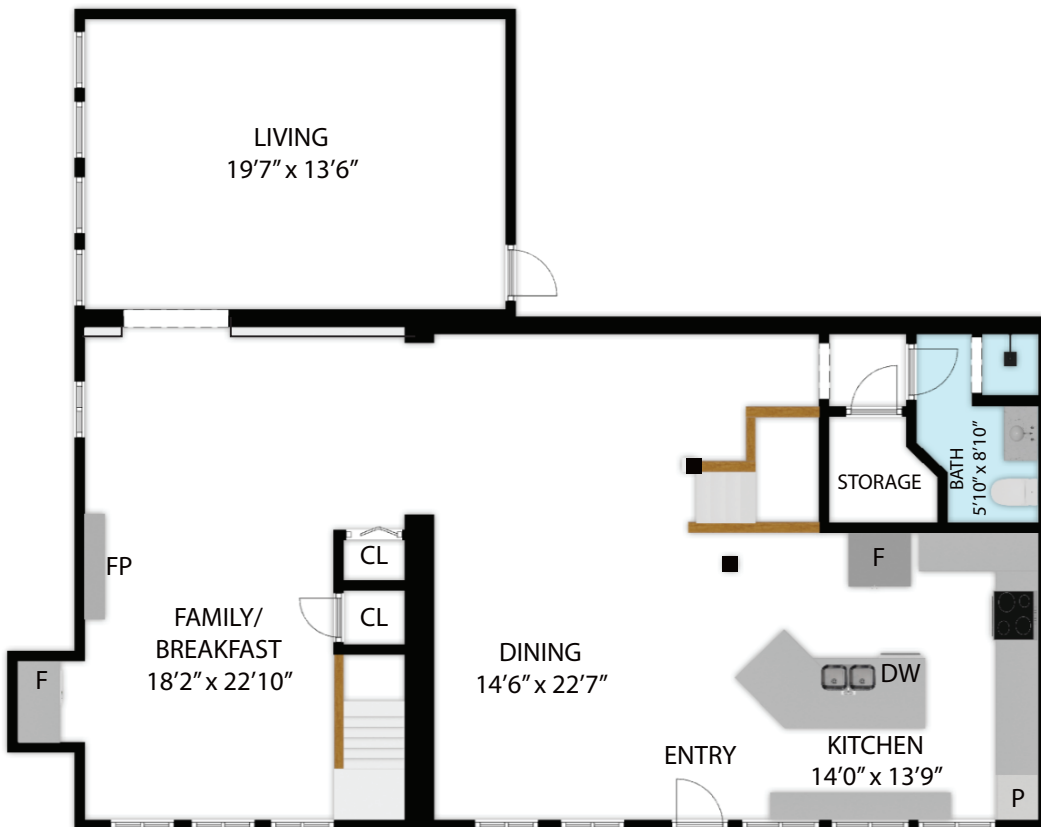

SECOND FLOOR

FIRST FLOOR

10500 E Riverview Road, Edgerton, WI, 53534

TOTAL APPROX. FLOOR AREA 2,858 SQ.FT

Whilst every attempt has been made to ensure the accuracy of the floor plan contained here, measurements of doors, windows, rooms and any other items are approximate and no responsibility is taken for any error, omission, or misstatement. This plan is for illustrative purposes only and should be used as such by any prospective purchaser.