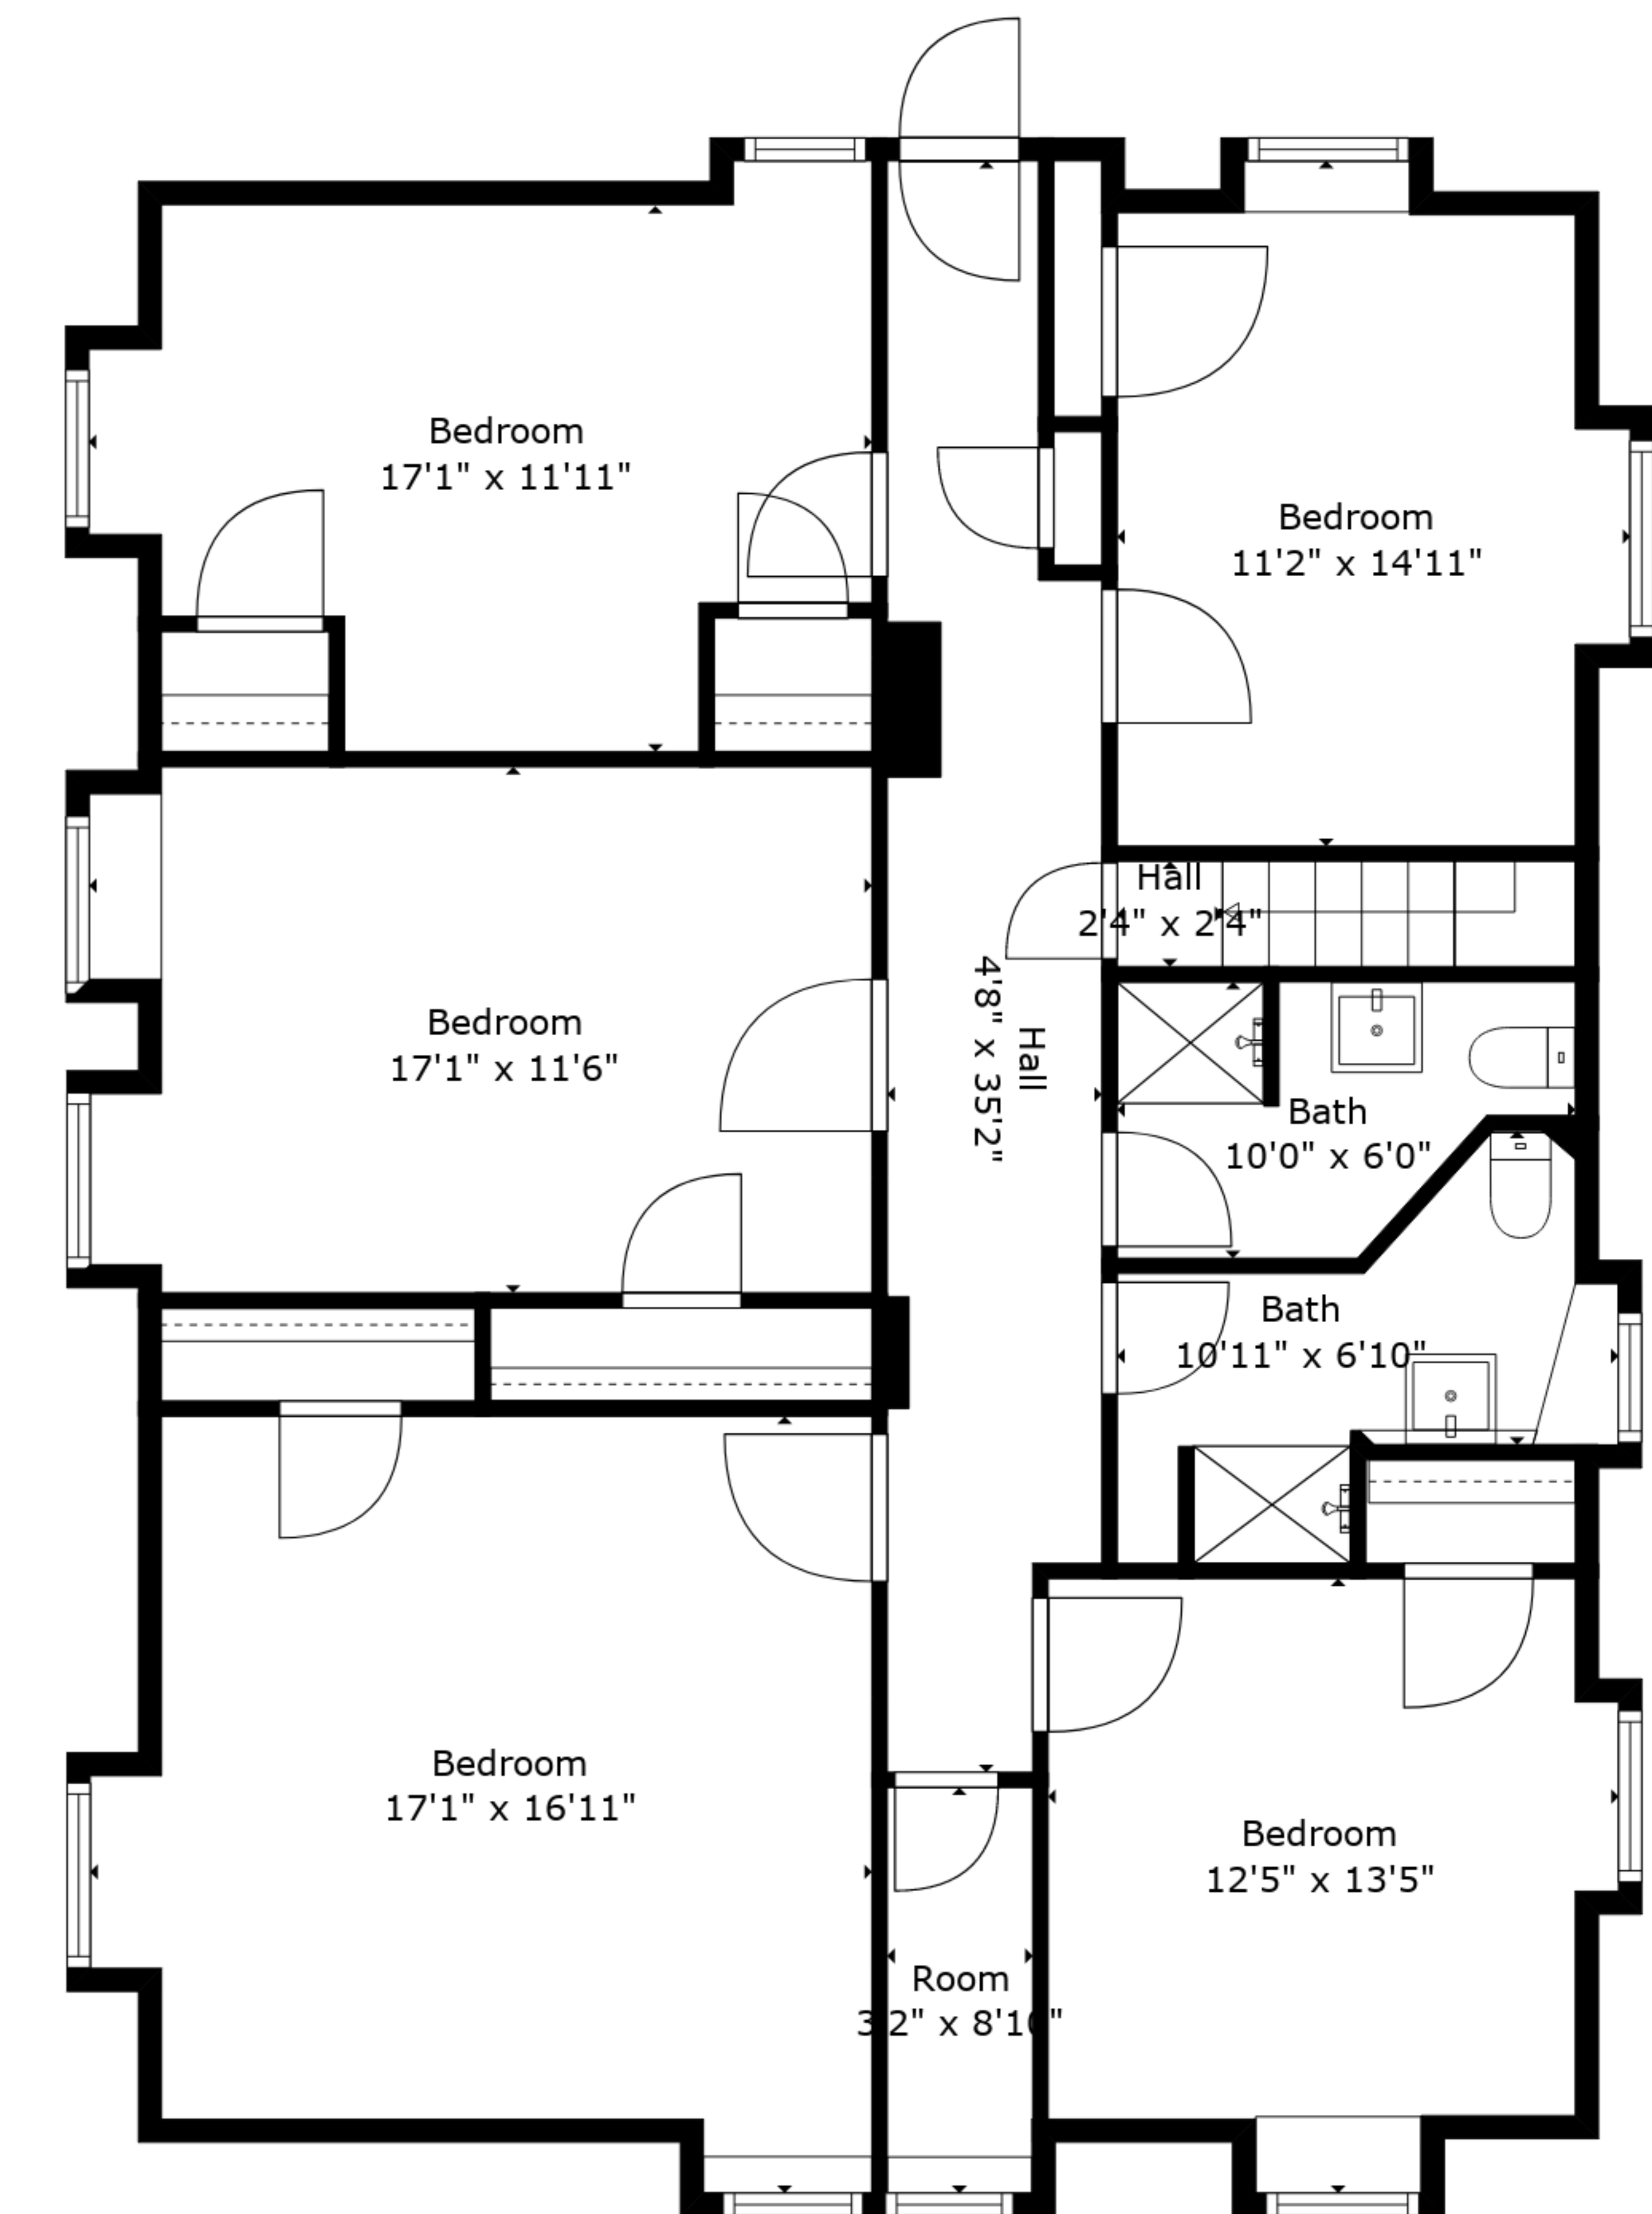

TOTAL: 4871 sq. ft

FLOOR 1: 2005 sq. ft, FLOOR 2: 1504 sq. ft, FLOOR 3: 1362 sq. ft
 EXCLUDED AREAS: SCREENED PORCH: 343 sq. ft

Measurements Deemed Highly Reliable But Not Guaranteed. Measured By Cubicasa Tech.

Floor 1

Floor 2

Floor 3

TOTAL: 4871 sq. ft

FLOOR 1: 2005 sq. ft, FLOOR 2: 1504 sq. ft, FLOOR 3: 1362 sq. ft
 EXCLUDED AREAS: SCREENED PORCH: 343 sq. ft

Measurements Deemed Highly Reliable But Not Guaranteed. Measured By Cubicasa Tech.