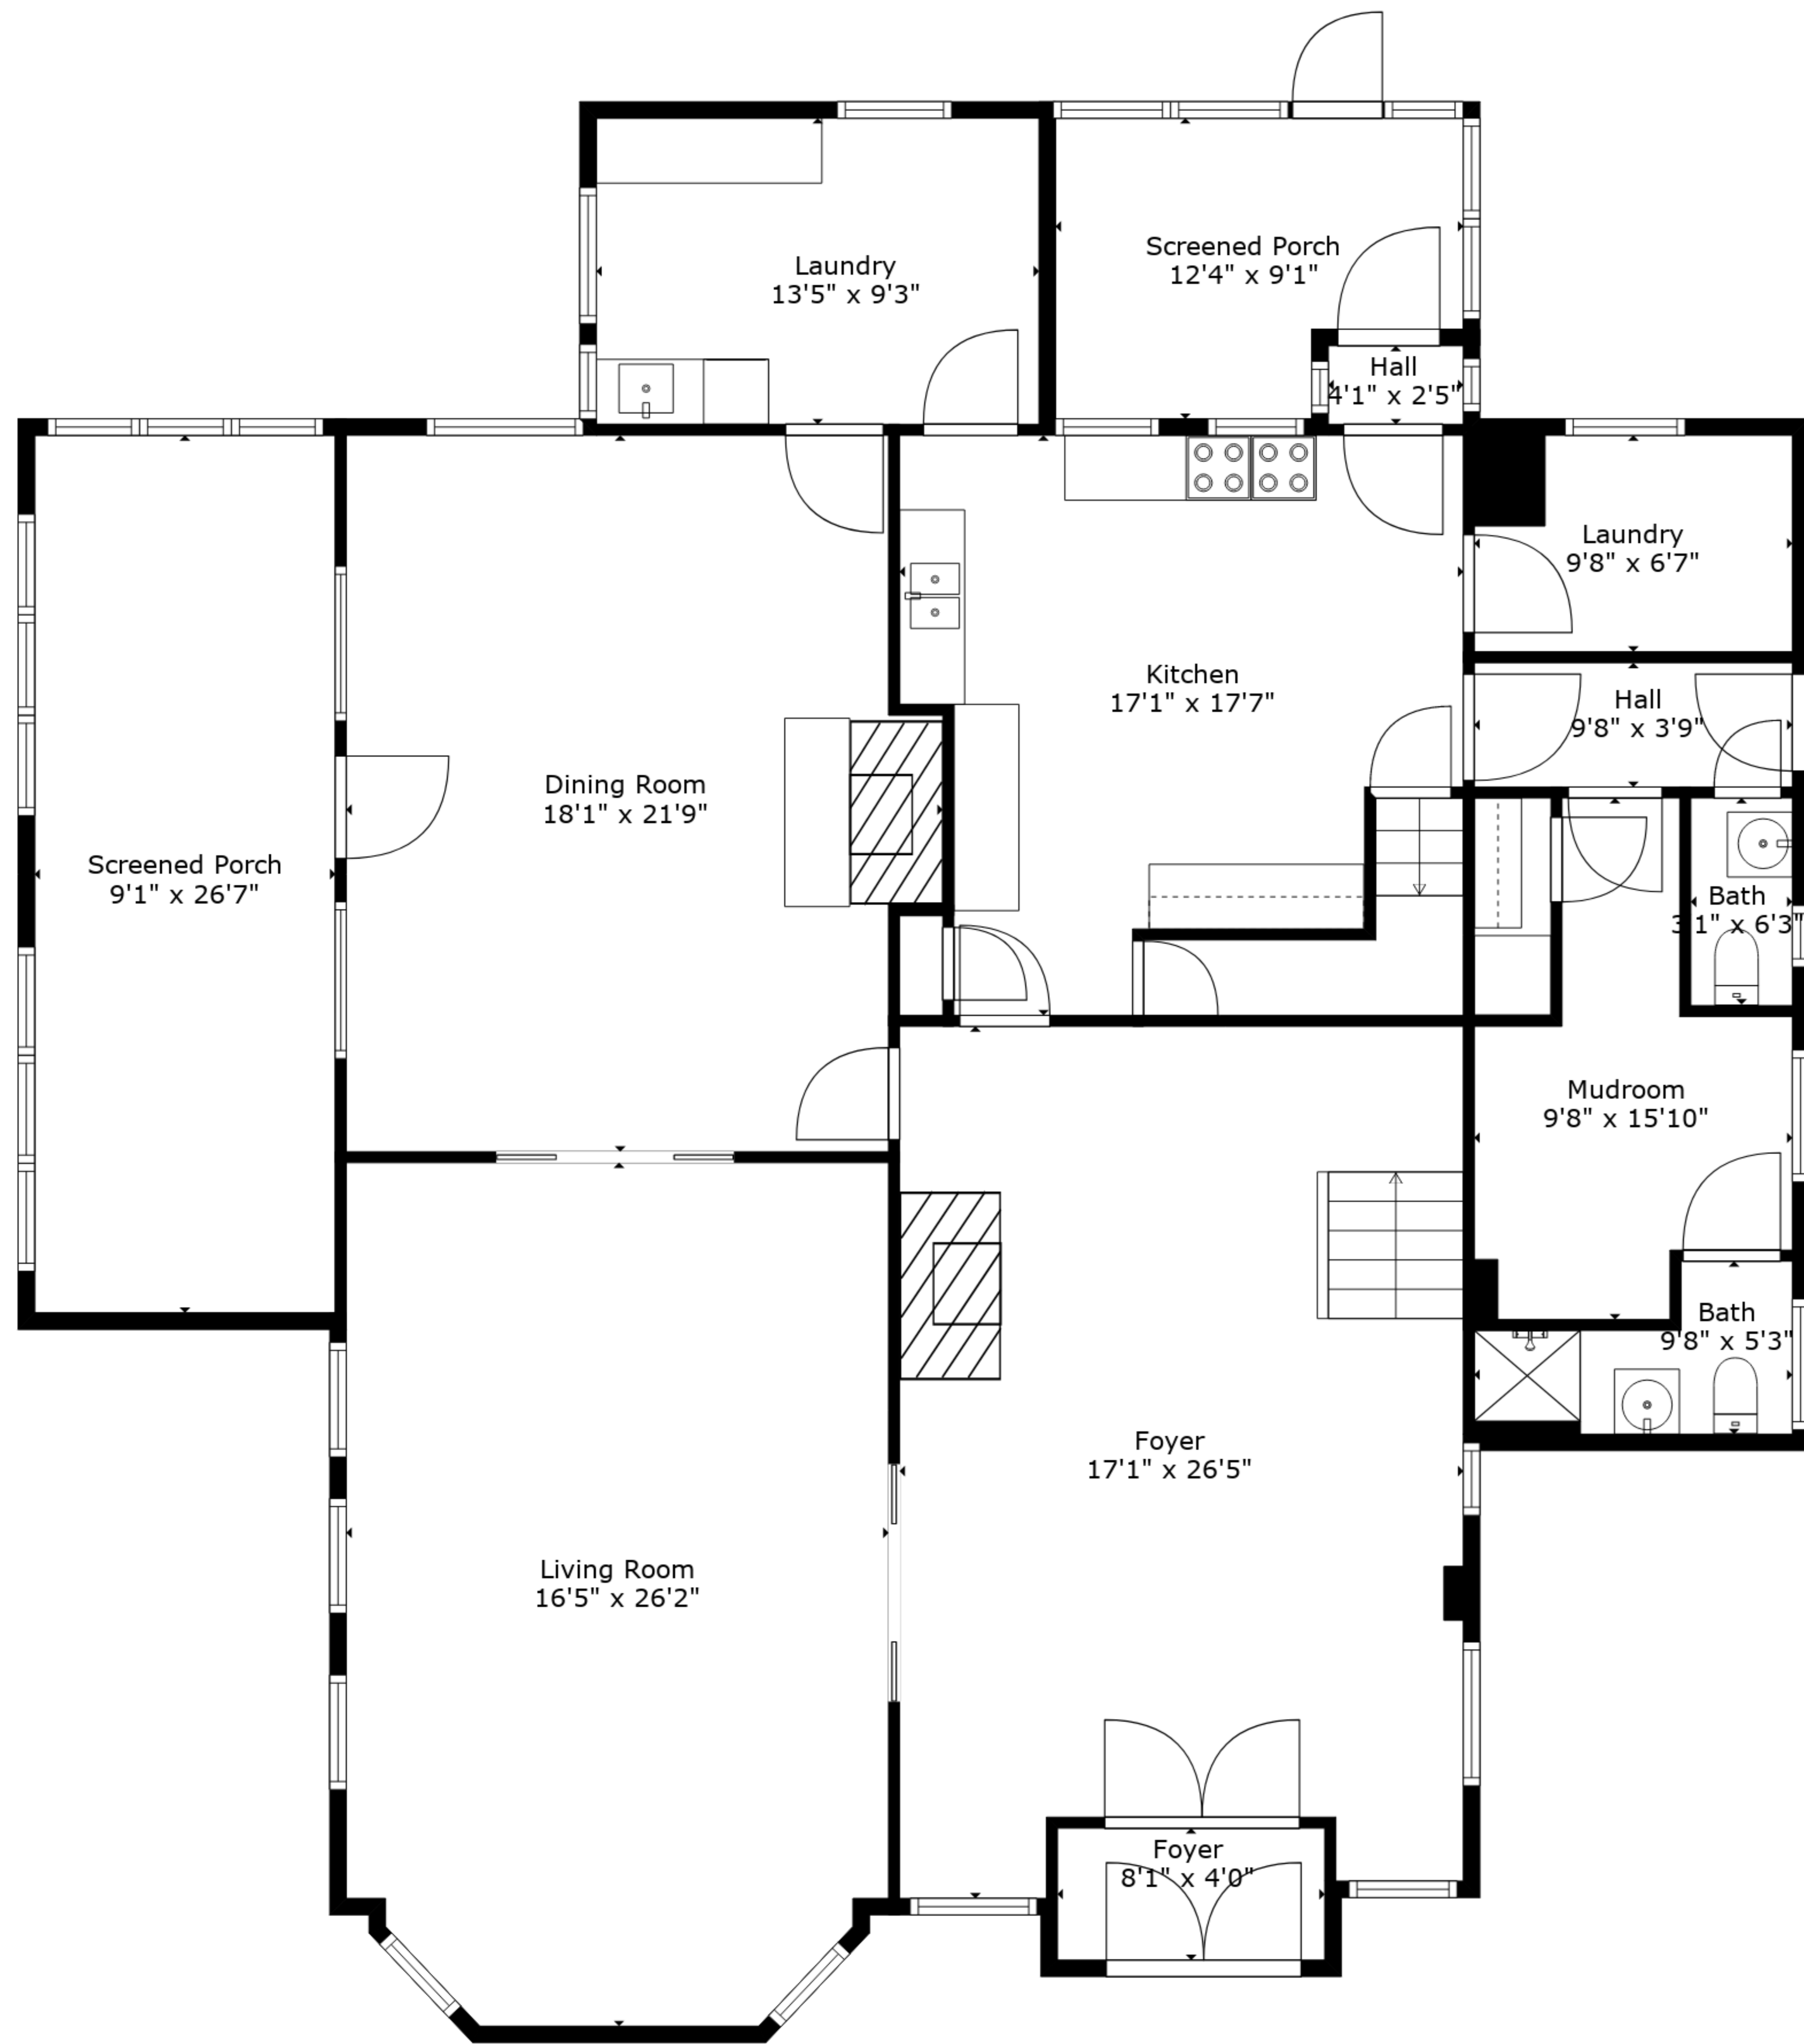

TOTAL: 4871 sq. ft

FLOOR 1: 2005 sq. ft, FLOOR 2: 1504 sq. ft, FLOOR 3: 1362 sq. ft
 EXCLUDED AREAS: SCREENED PORCH: 343 sq. ft

Measurements Deemed Highly Reliable But Not Guaranteed. Measured By Cubicasa Tech.

Floor 1

Floor 2

Floor 3

TOTAL: 4871 sq. ft

FLOOR 1: 2005 sq. ft, FLOOR 2: 1504 sq. ft, FLOOR 3: 1362 sq. ft
 EXCLUDED AREAS: SCREENED PORCH: 343 sq. ft

Measurements Deemed Highly Reliable But Not Guaranteed. Measured By Cubicasa Tech.