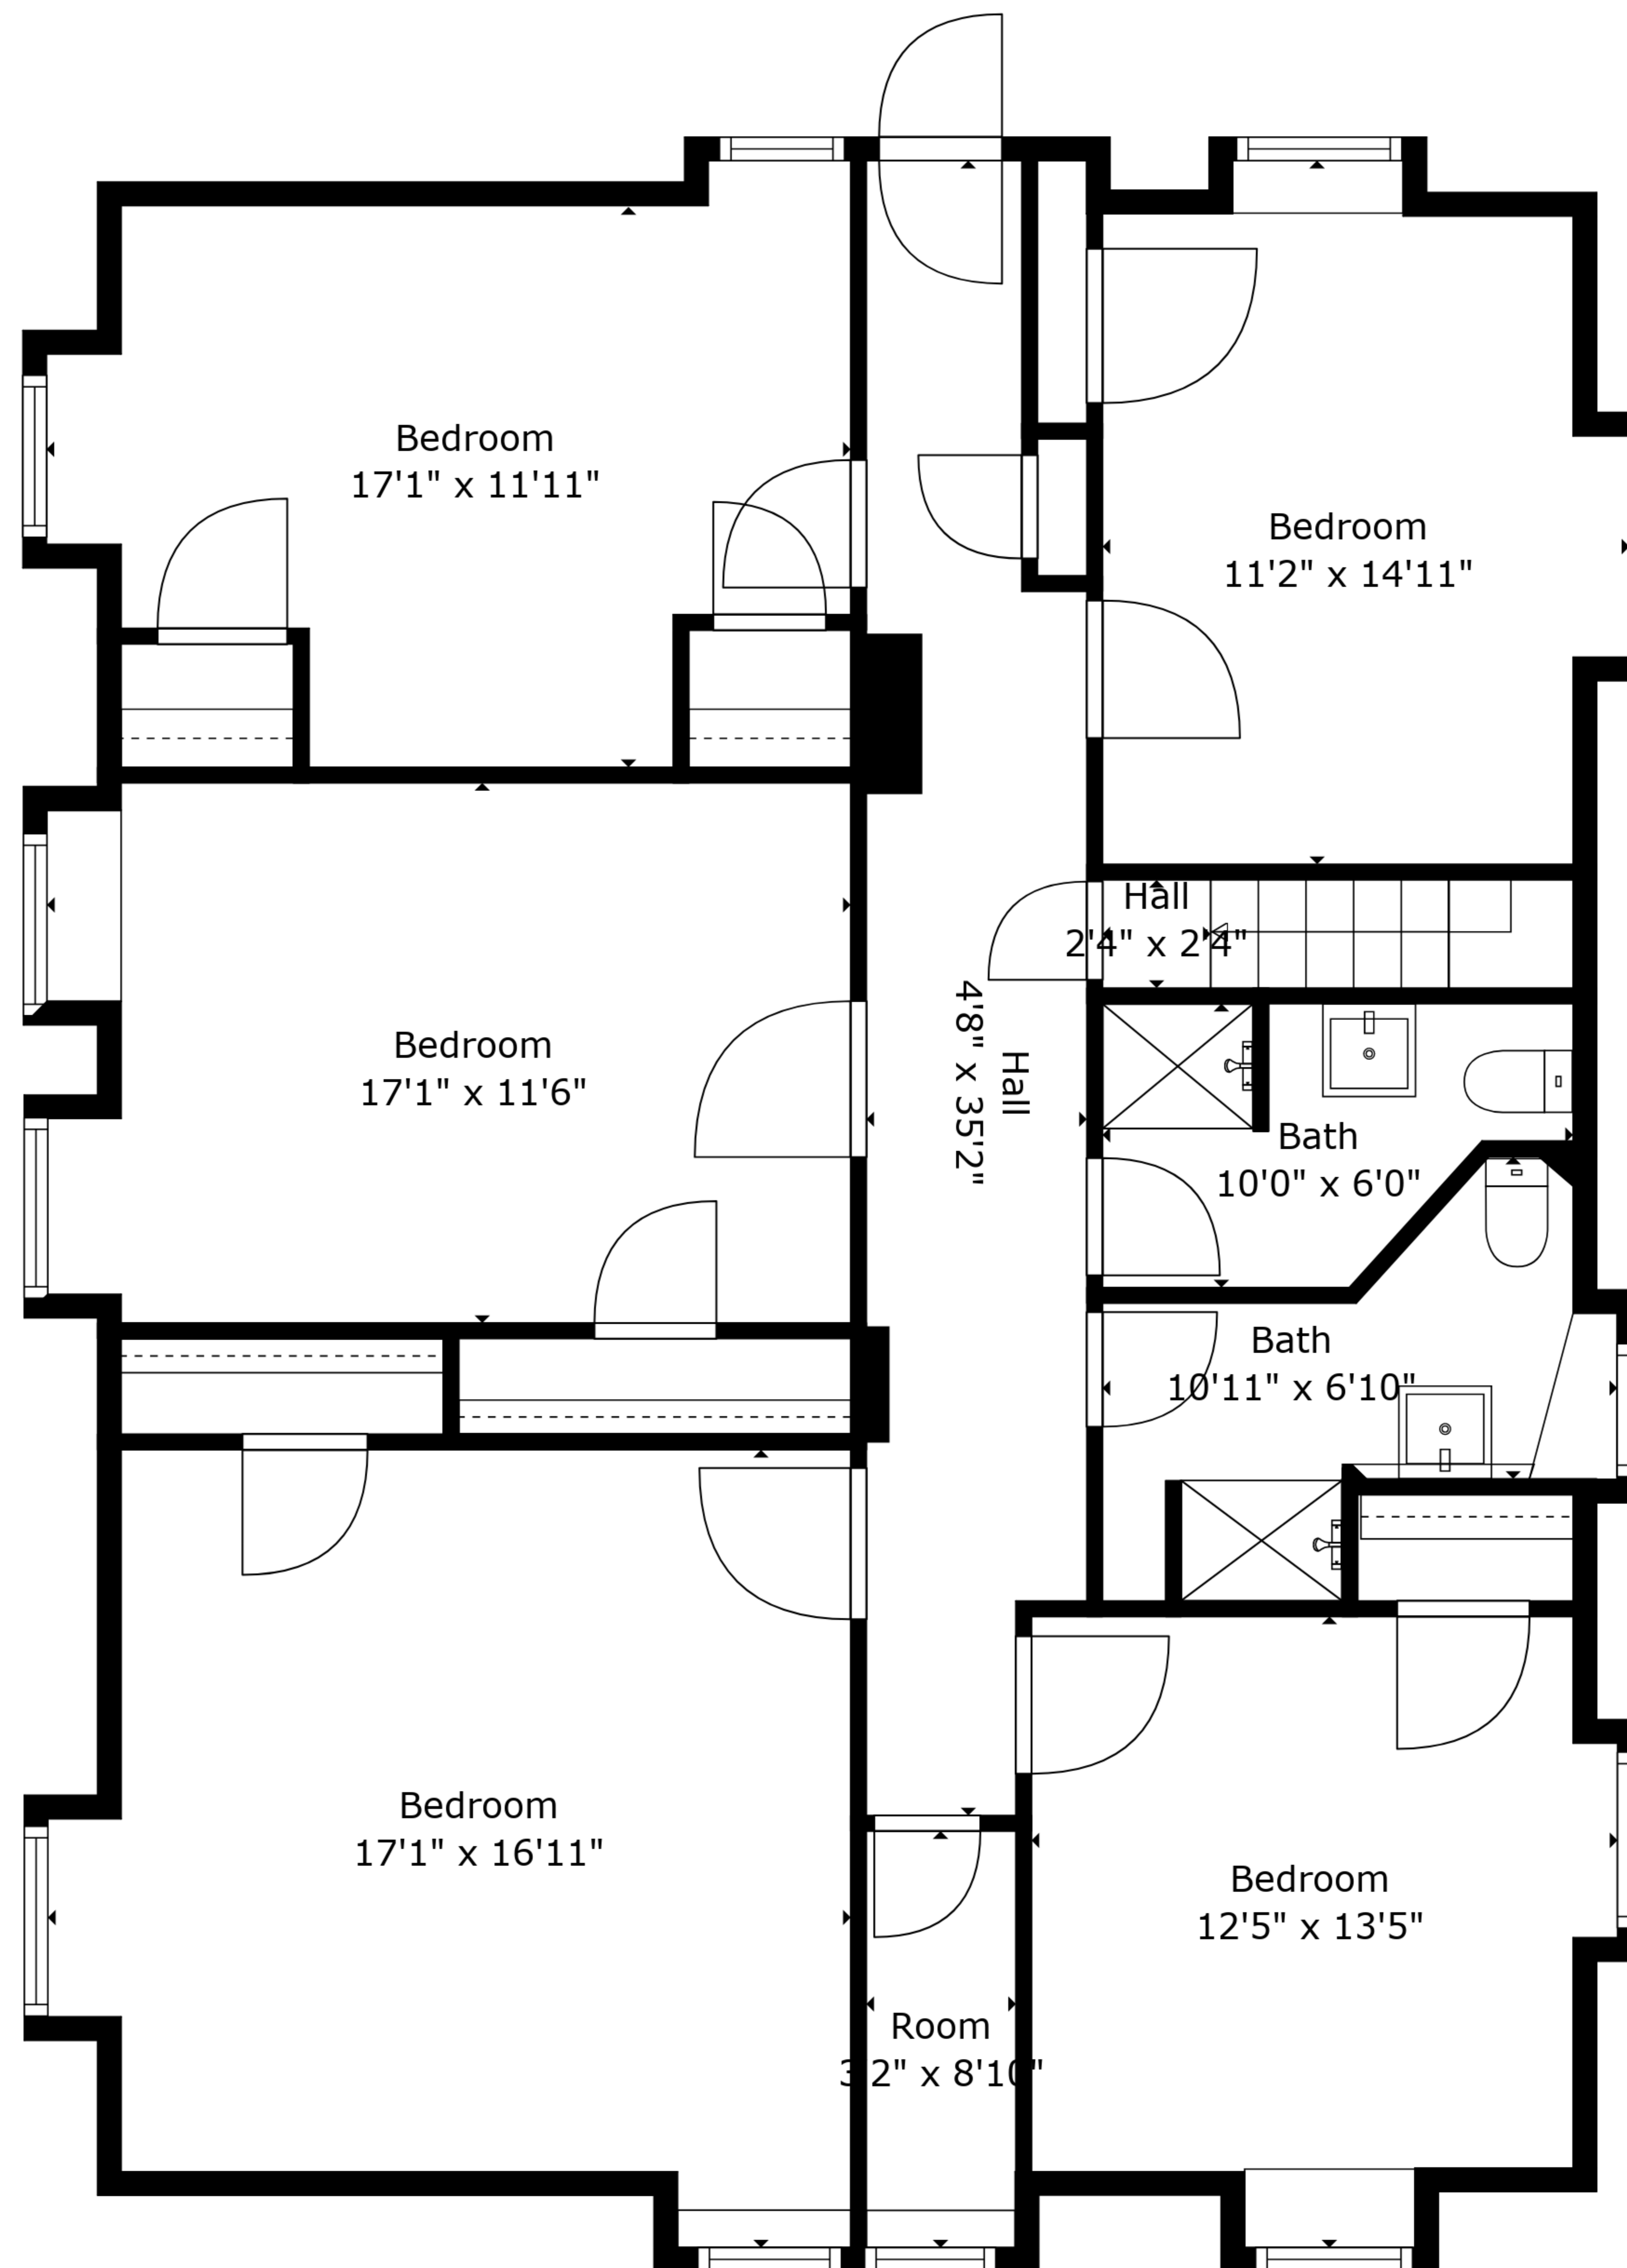

TOTAL: 4871 sq. ft

FLOOR 1: 2005 sq. ft, FLOOR 2: 1504 sq. ft, FLOOR 3: 1362 sq. ft
 EXCLUDED AREAS: SCREENED PORCH: 343 sq. ft

Measurements Deemed Highly Reliable But Not Guaranteed. Measured By Cubicasa Tech.

Floor 1

Floor 2

Floor 3

TOTAL: 4871 sq. ft

FLOOR 1: 2005 sq. ft, FLOOR 2: 1504 sq. ft, FLOOR 3: 1362 sq. ft
 EXCLUDED AREAS: SCREENED PORCH: 343 sq. ft

Measurements Deemed Highly Reliable But Not Guaranteed. Measured By Cubicasa Tech.