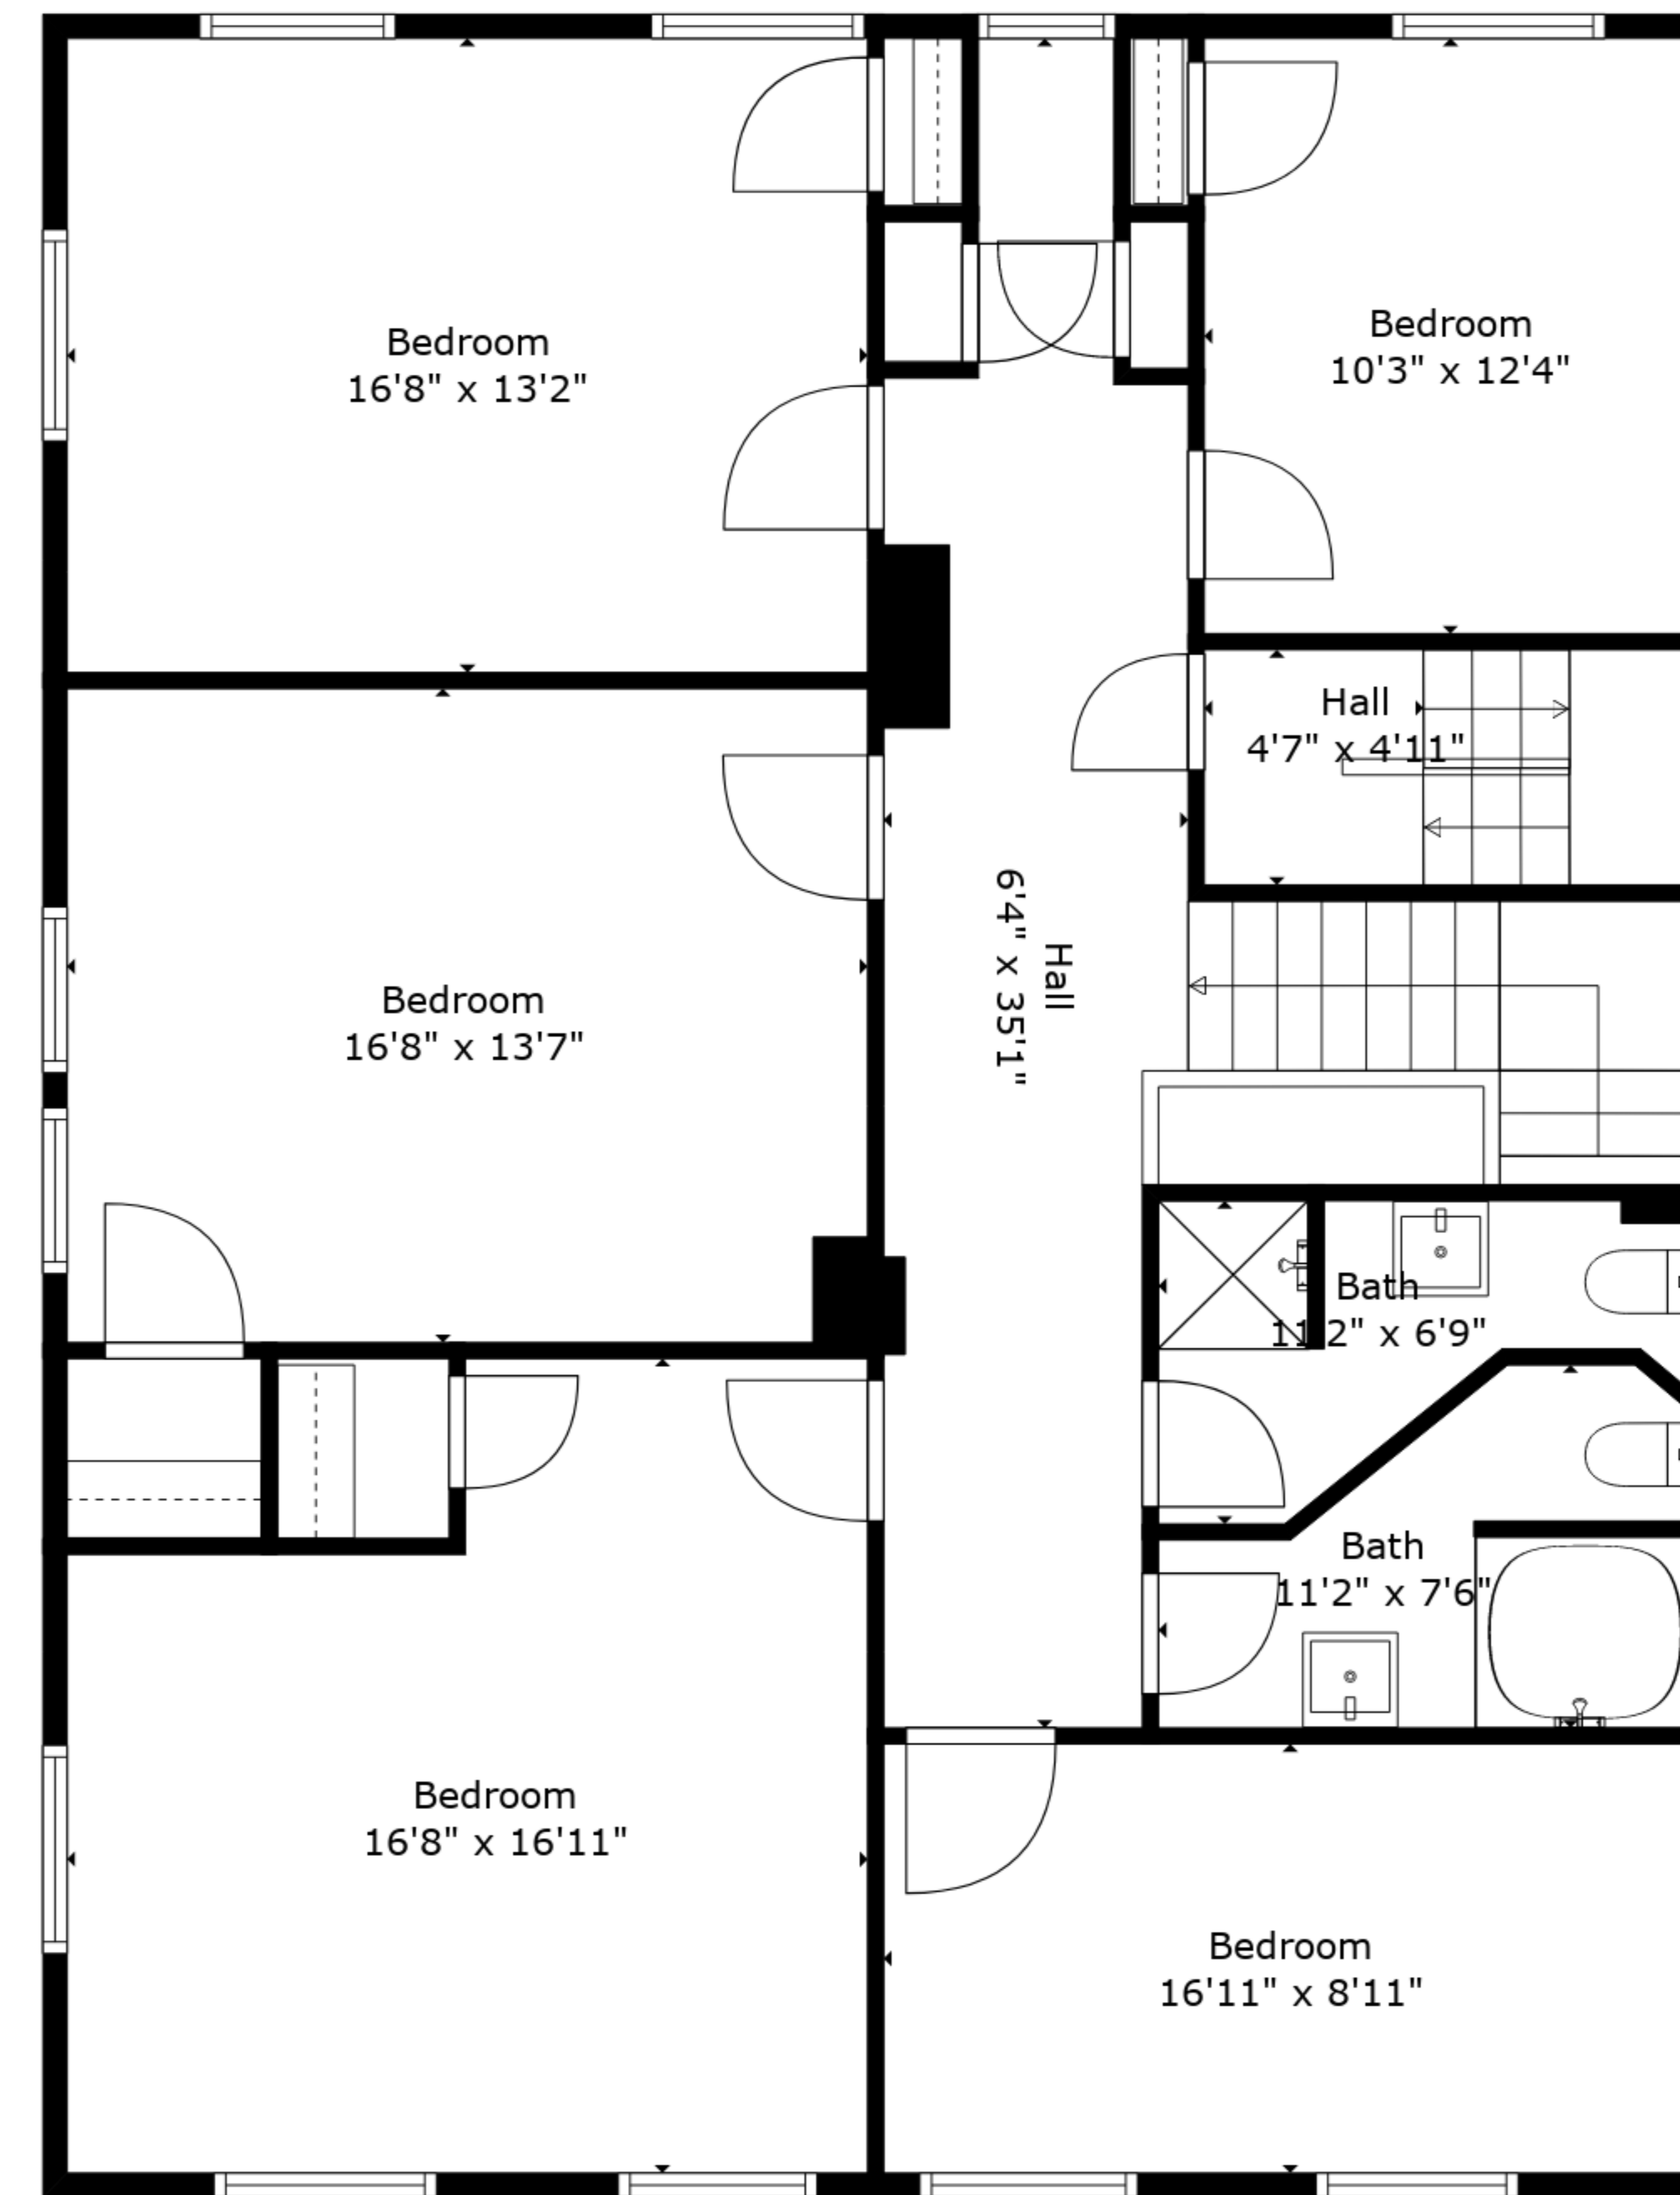

TOTAL: 4871 sq. ft

FLOOR 1: 2005 sq. ft, FLOOR 2: 1504 sq. ft, FLOOR 3: 1362 sq. ft
 EXCLUDED AREAS: SCREENED PORCH: 343 sq. ft

Measurements Deemed Highly Reliable But Not Guaranteed. Measured By Cubicasa Tech.

Floor 1

Floor 2

Floor 3

TOTAL: 4871 sq. ft

FLOOR 1: 2005 sq. ft, FLOOR 2: 1504 sq. ft, FLOOR 3: 1362 sq. ft
 EXCLUDED AREAS: SCREENED PORCH: 343 sq. ft

Measurements Deemed Highly Reliable But Not Guaranteed. Measured By Cubicasa Tech.