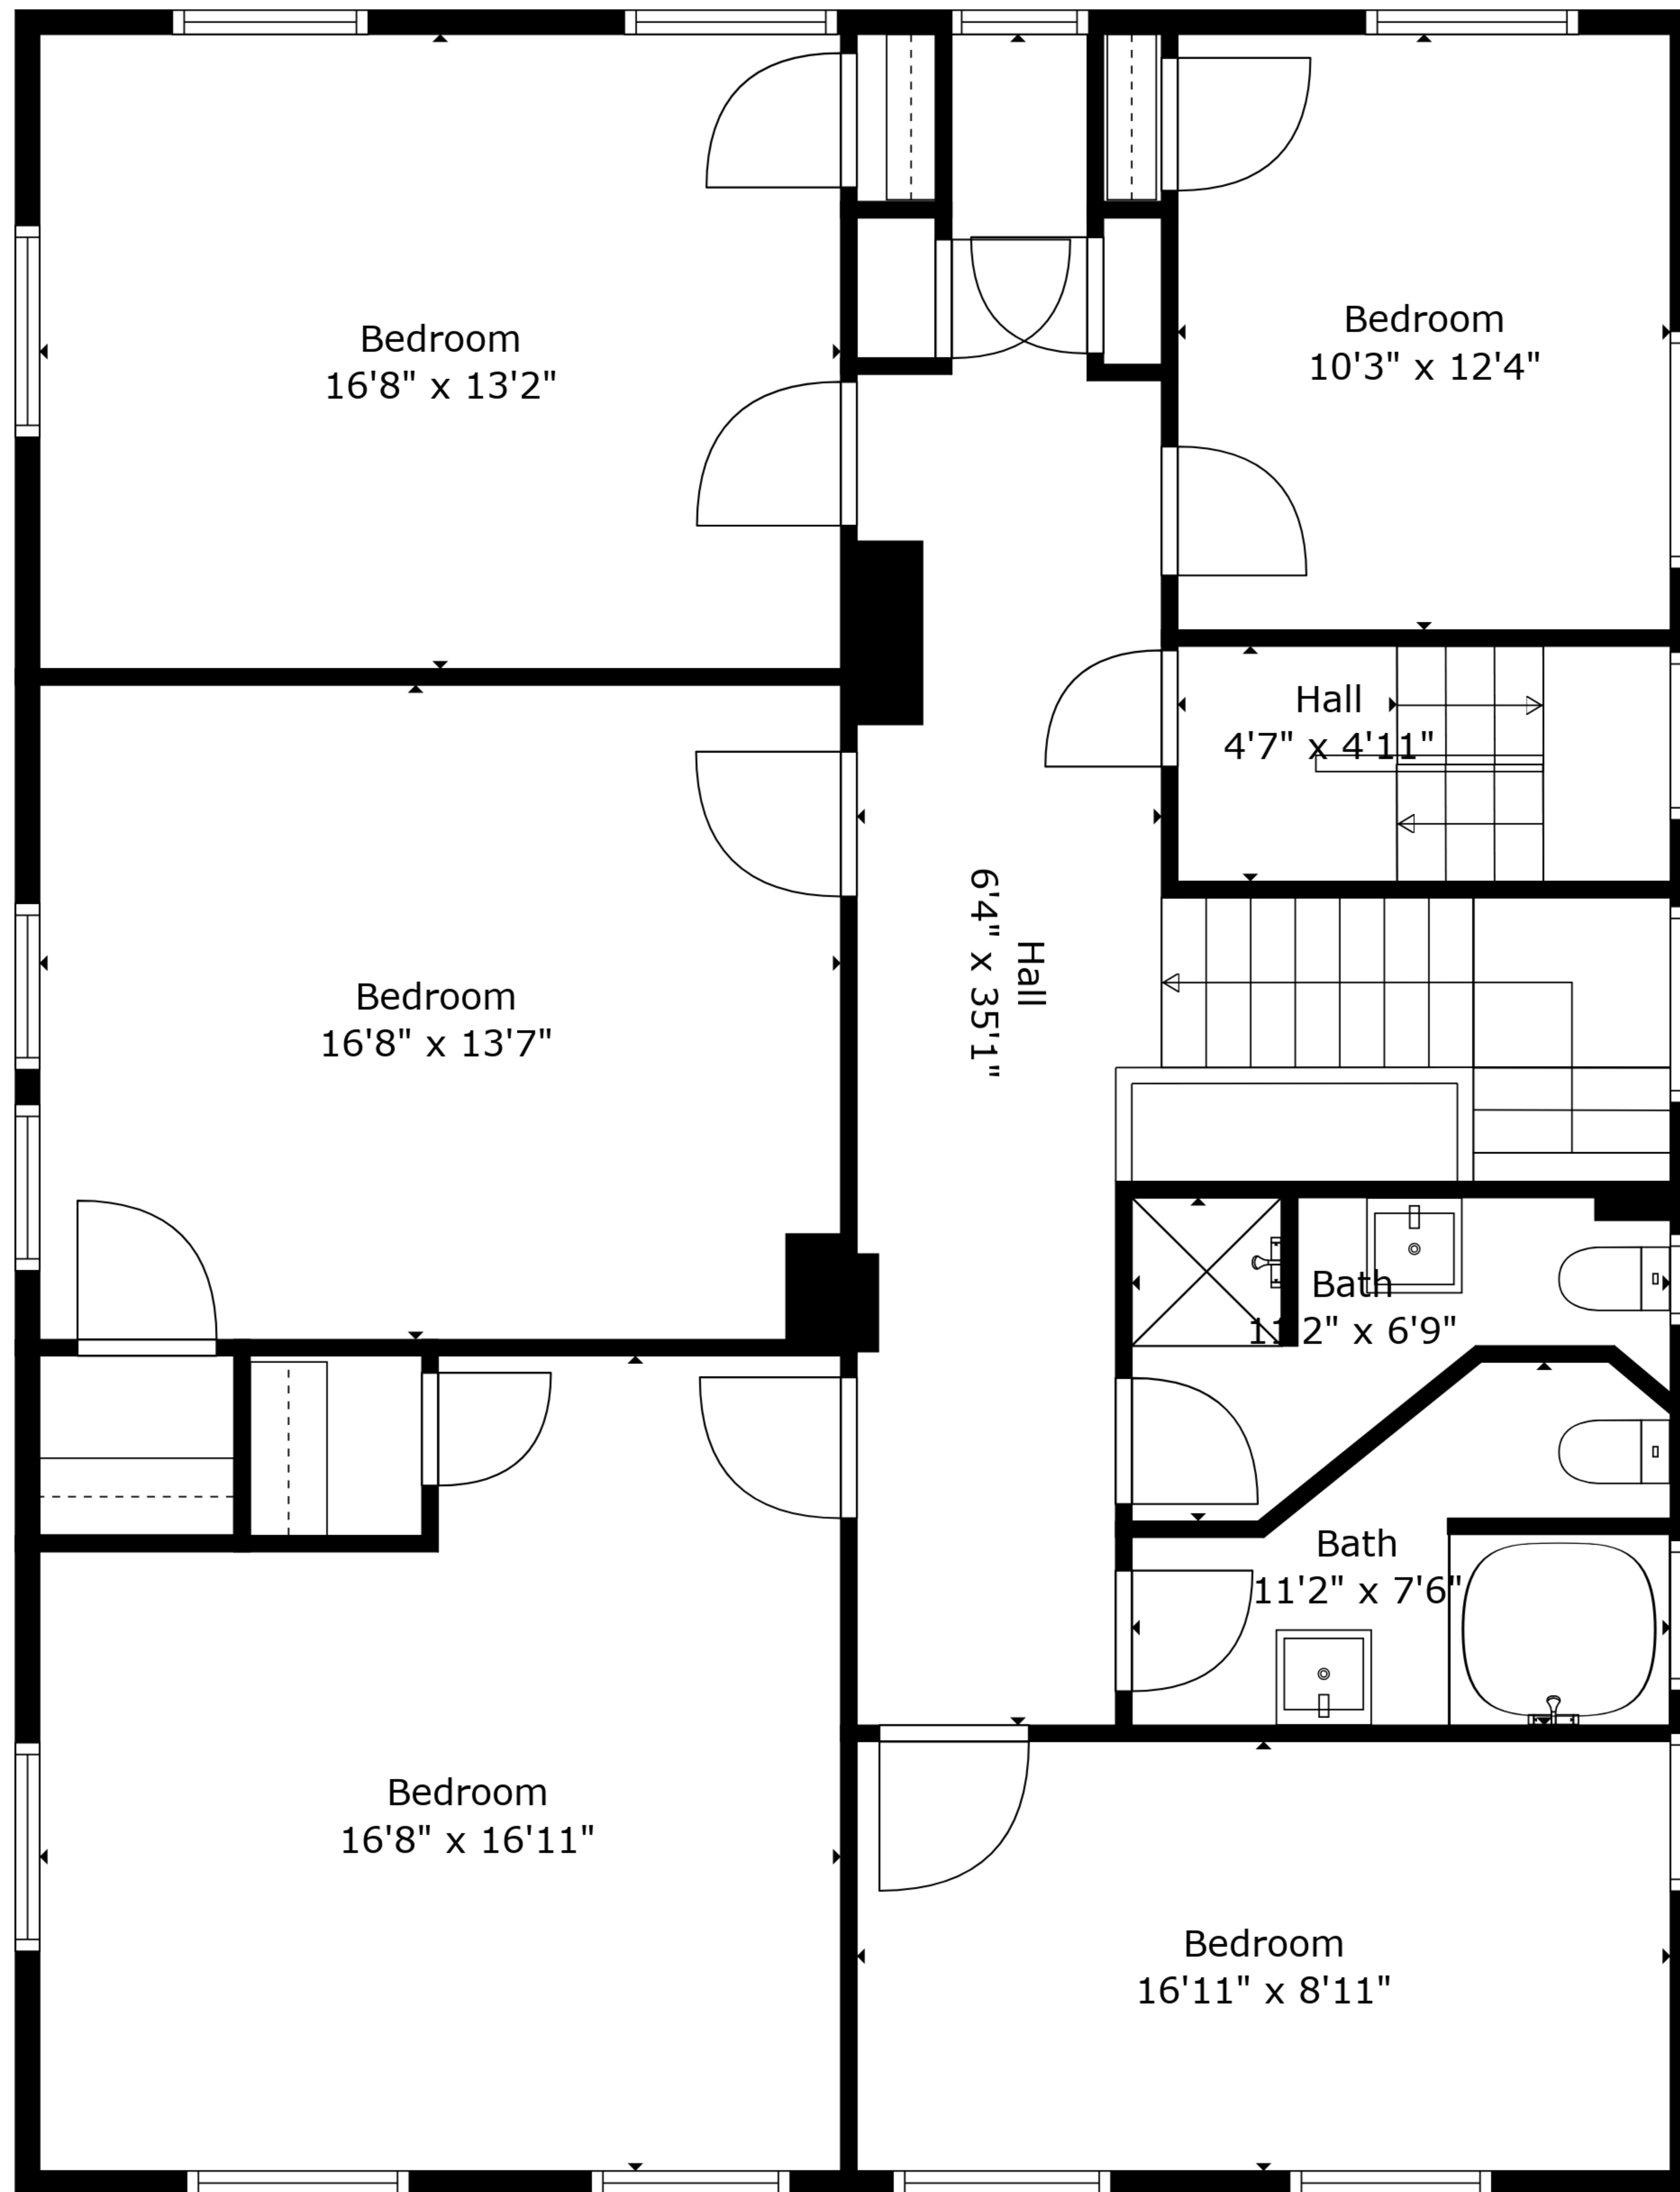

TOTAL: 4871 sq. ft

FLOOR 1: 2005 sq. ft, FLOOR 2: 1504 sq. ft, FLOOR 3: 1362 sq. ft
 EXCLUDED AREAS: SCREENED PORCH: 343 sq. ft

Measurements Deemed Highly Reliable But Not Guaranteed. Measured By Cubicasa Tech.

Floor 1

Floor 2

Floor 3

TOTAL: 4871 sq. ft

FLOOR 1: 2005 sq. ft, FLOOR 2: 1504 sq. ft, FLOOR 3: 1362 sq. ft
 EXCLUDED AREAS: SCREENED PORCH: 343 sq. ft

Measurements Deemed Highly Reliable But Not Guaranteed. Measured By Cubicasa Tech.