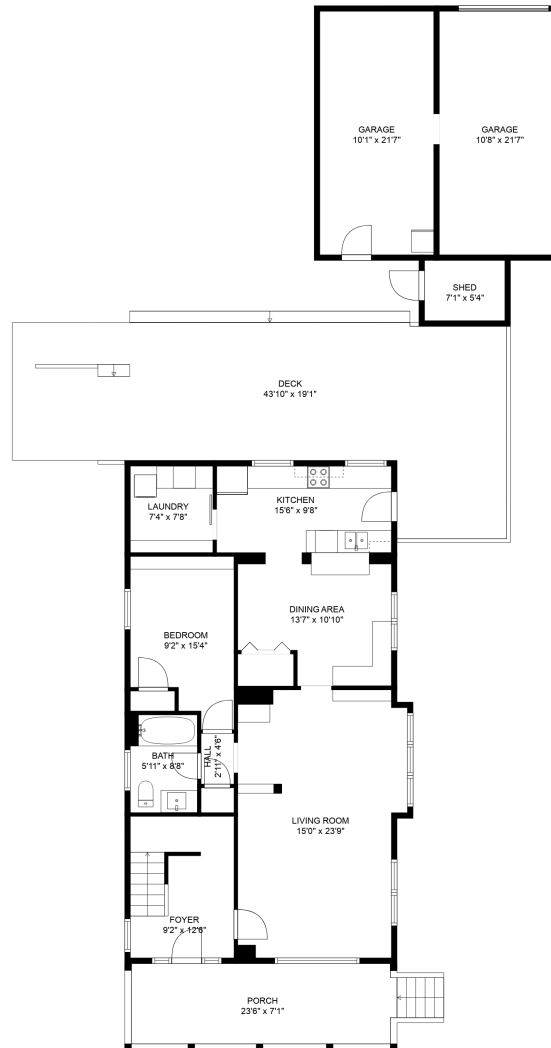

HOMELIFE
ADVANTAGE
REALTY LIMITED

46155 First Ave

Heather Hornall PREC*

604-799-3069

heatherhornall@gmail.com

Estimated Areas:

Main Floor: 1094 sq. ft

Above Main: 647 sq. ft

Total: 1741 Sq. Ft

Measurements and plans provided by:
SPOTLIGHT MEDIA

E&O Insured. For advertising purposes only. Not intended for architectural or construction use. Floorplan and measurements are approximate within +/- 2% tolerance.

Above Main: 647 sq. ft

Total: 1741 Sq. Ft

Measurements and plans provided by:
SPOTLIGHT MEDIA

E&O Insured. For advertising purposes only. Not intended for architectural or construction use. Floorplan and measurements are approximate within +/- 2% tolerance.