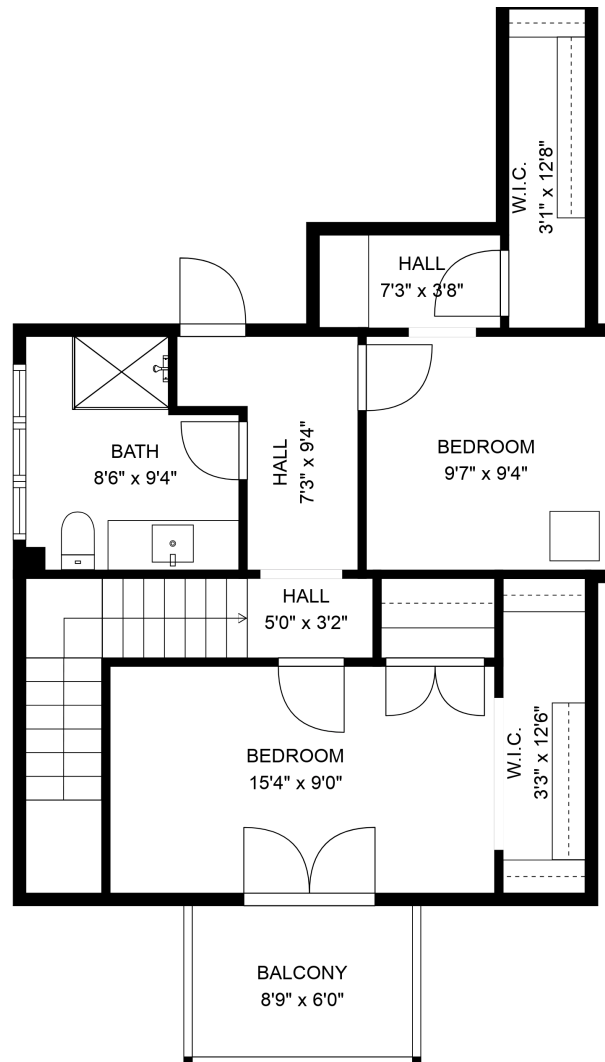

Total: 1741 Sq. Ft

Measurements and plans provided by:
SPOTLIGHT MEDIA

E&O Insured. For advertising purposes only. Not intended for architectural or construction use. Floorplan and measurements are approximate within +/- 2% tolerance.

HOMELIFE
ADVANTAGE
REALTY LIMITED

46155 First Ave

Heather Hornall PREC*

604-799-3069

heatherhornall@gmail.com

Estimated Areas:

Main Floor: 1094 sq. ft

Above Main: 647 sq. ft

Total: 1741 Sq. Ft

HOMELIFE
ADVANTAGE
REALTY LIMITED

46155 First Ave

Heather Hornall PREC*

604-799-3069

heatherhornall@gmail.com

Estimated Areas:

Main Floor: 1094 sq. ft

Above Main: 647 sq. ft

Total: 1741 Sq. Ft

Measurements and plans provided by:
SPOTLIGHT MEDIA

E&O Insured. For advertising purposes only. Not intended for architectural or construction use. Floorplan and measurements are approximate within +/- 2% tolerance.