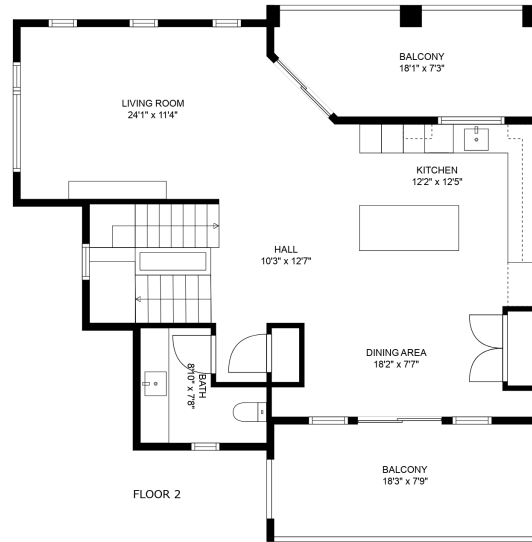

8-9603 Broadway

The Kentala Team
778-684-2334
kentala.team@gmail.com

Estimated Areas:
Below Main: 492 sq. ft
Main Floor: 943 sq. ft
Above Main: 910 sq. ft
Total: 2345 Sq. Ft

8-9603 Broadway

The Kentala Team
778-684-2334

kentala.team@gmail.com

Estimated Areas:

Below Main: 492 sq. ft

Main Floor: 943 sq. ft

Above Main: 910 sq. ft

Total: 2345 Sq. Ft

8-9603 Broadway

The Kentala Team
778-684-2334
kentala.team@gmail.com

Estimated Areas:

Below Main: 492 sq. ft

Main Floor: 943 sq. ft

Above Main: 910 sq. ft

Total: 2345 Sq. Ft

8-9603 Broadway

The Kentala Team

778-684-2334

kentala.team@gmail.com

Estimated Areas:

Below Main: 492 sq. ft

Main Floor: 943 sq. ft

Above Main: 910 sq. ft

Total: 2345 Sq. Ft