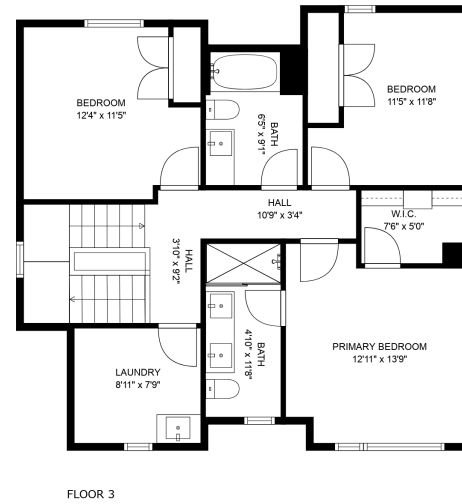

8-9603 Broadway

The Kentala Team
778-684-2334
kentala.team@gmail.com

Estimated Areas:
Below Main: 492 sq. ft
Main Floor: 943 sq. ft
Above Main: 910 sq. ft
Total: 2345 Sq. Ft

8-9603 Broadway

The Kentala Team
778-684-2334

kentala.team@gmail.com

Estimated Areas:

Below Main: 492 sq. ft

Main Floor: 943 sq. ft

Above Main: 910 sq. ft

Total: 2345 Sq. Ft

8-9603 Broadway

The Kentala Team
778-684-2334
kentala.team@gmail.com

Estimated Areas:

Below Main: 492 sq. ft

Main Floor: 943 sq. ft

Above Main: 910 sq. ft

Total: 2345 Sq. Ft

8-9603 Broadway

The Kentala Team

778-684-2334

kentala.team@gmail.com

Estimated Areas:

Below Main: 492 sq. ft

Main Floor: 943 sq. ft

Above Main: 910 sq. ft

Total: 2345 Sq. Ft