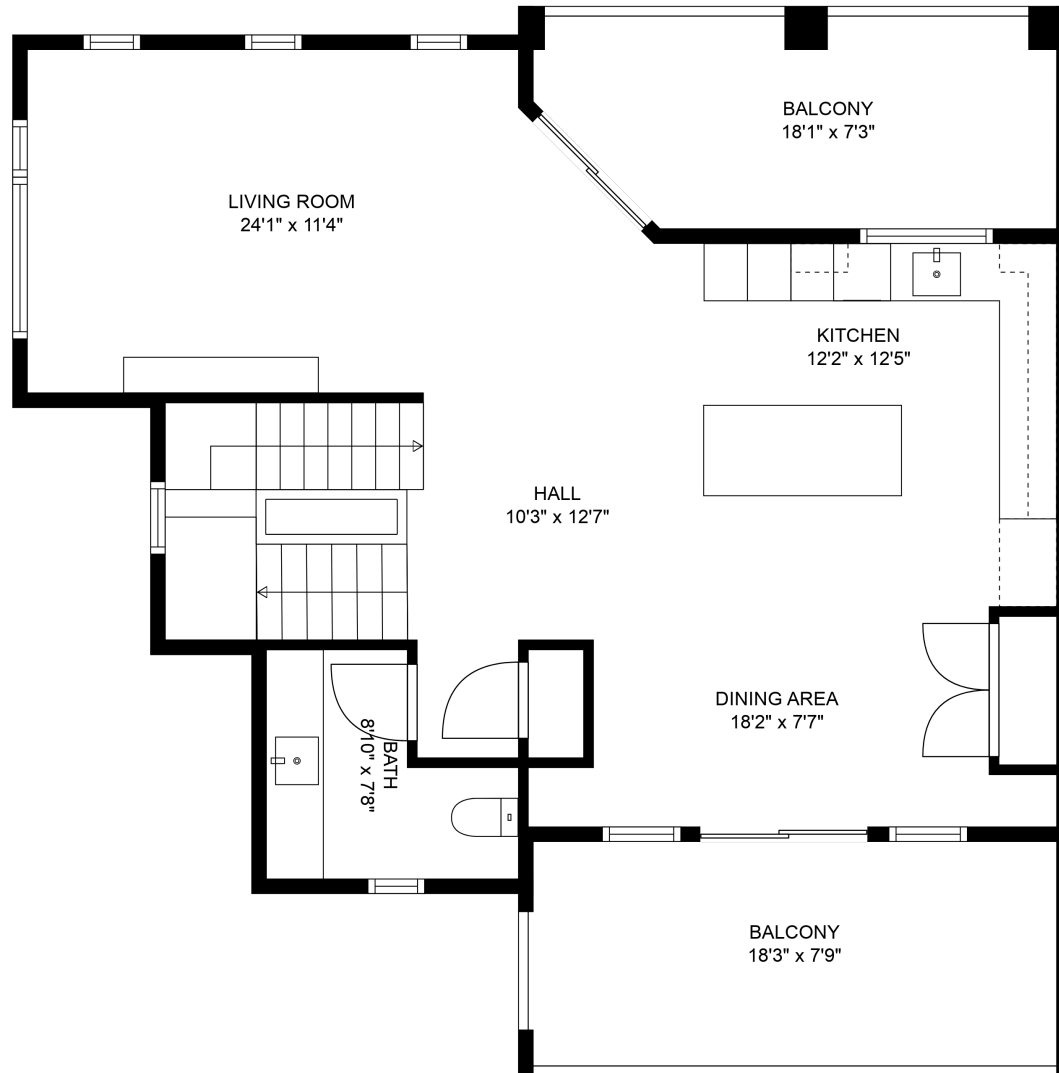

8-9603 Broadway

The Kentala Team
778-684-2334
kentala.team@gmail.com

Estimated Areas:
Below Main: 492 sq. ft
Main Floor: 943 sq. ft
Above Main: 910 sq. ft
Total: 2345 Sq. Ft

8-9603 Broadway

The Kentala Team
778-684-2334

kentala.team@gmail.com

Estimated Areas:

Below Main: 492 sq. ft

Main Floor: 943 sq. ft

Above Main: 910 sq. ft

Total: 2345 Sq. Ft

8-9603 Broadway

The Kentala Team
778-684-2334
kentala.team@gmail.com

Estimated Areas:

Below Main: 492 sq. ft

Main Floor: 943 sq. ft

Above Main: 910 sq. ft

Total: 2345 Sq. Ft

8-9603 Broadway

The Kentala Team

778-684-2334

kentala.team@gmail.com

Estimated Areas:

Below Main: 492 sq. ft

Main Floor: 943 sq. ft

Above Main: 910 sq. ft

Total: 2345 Sq. Ft