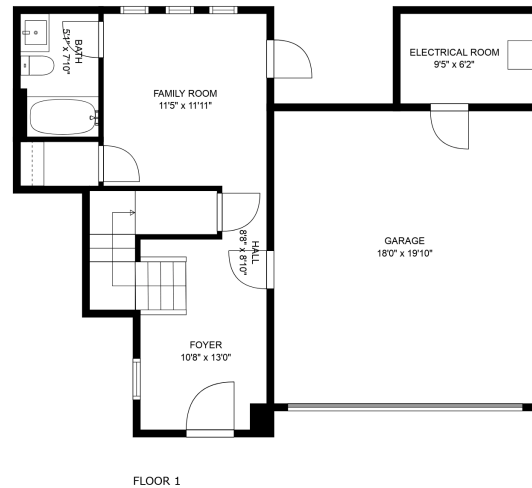

8-9603 Broadway

The Kentala Team
778-684-2334
kentala.team@gmail.com

Estimated Areas:
Below Main: 492 sq. ft
Main Floor: 943 sq. ft
Above Main: 910 sq. ft
Total: 2345 Sq. Ft

8-9603 Broadway

The Kentala Team
778-684-2334

kentala.team@gmail.com

Estimated Areas:

Below Main: 492 sq. ft

Main Floor: 943 sq. ft

Above Main: 910 sq. ft

Total: 2345 Sq. Ft

8-9603 Broadway

The Kentala Team
778-684-2334
kentala.team@gmail.com

Estimated Areas:

Below Main: 492 sq. ft

Main Floor: 943 sq. ft

Above Main: 910 sq. ft

Total: 2345 Sq. Ft

8-9603 Broadway

The Kentala Team

778-684-2334

kentala.team@gmail.com

Estimated Areas:

Below Main: 492 sq. ft

Main Floor: 943 sq. ft

Above Main: 910 sq. ft

Total: 2345 Sq. Ft