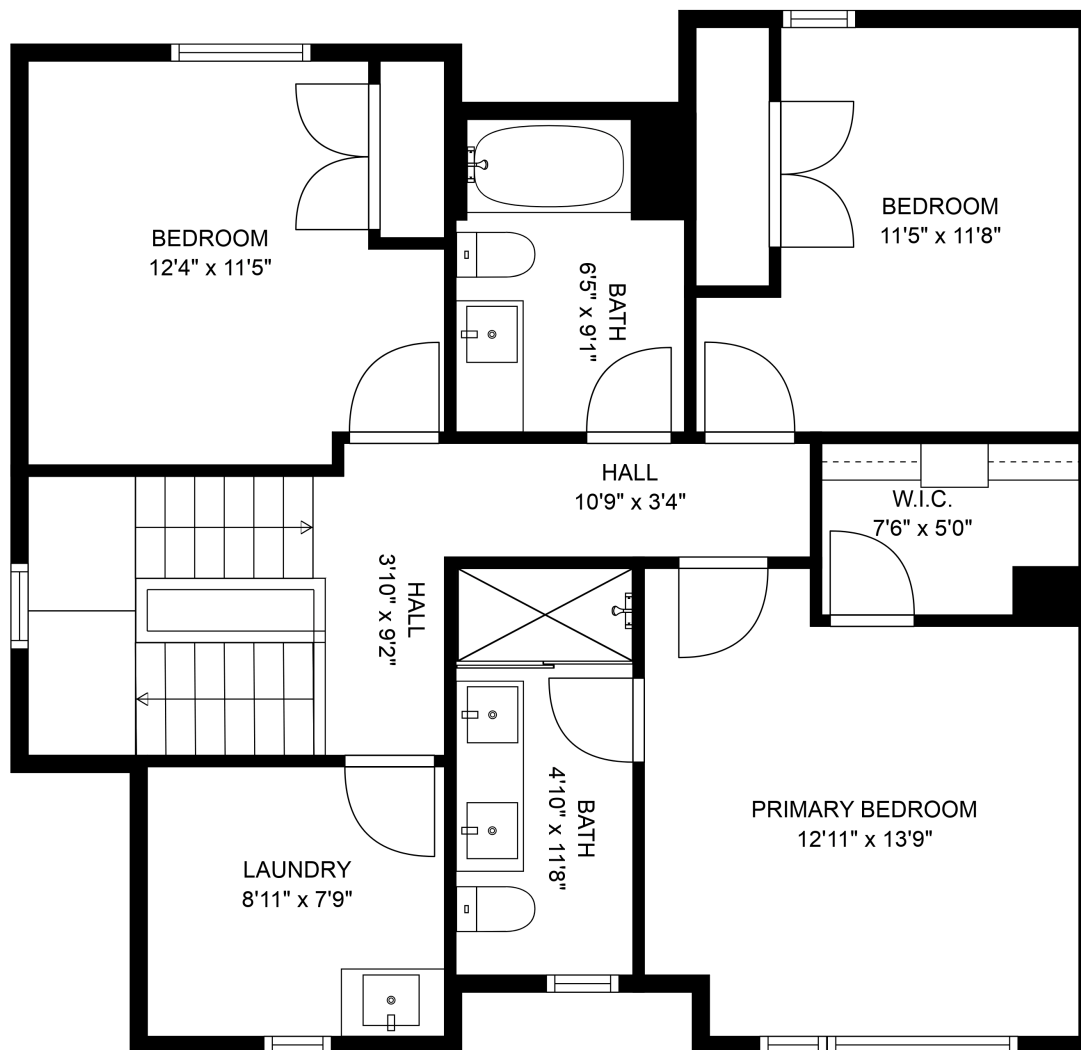

8-9603 Broadway

The Kentala Team
778-684-2334
kentala.team@gmail.com

Estimated Areas:
Below Main: 492 sq. ft
Main Floor: 943 sq. ft
Above Main: 910 sq. ft
Total: 2345 Sq. Ft

8-9603 Broadway

The Kentala Team
778-684-2334

kentala.team@gmail.com

Estimated Areas:

Below Main: 492 sq. ft

Main Floor: 943 sq. ft

Above Main: 910 sq. ft

Total: 2345 Sq. Ft

8-9603 Broadway

The Kentala Team
778-684-2334
kentala.team@gmail.com

Estimated Areas:

Below Main: 492 sq. ft

Main Floor: 943 sq. ft

Above Main: 910 sq. ft

Total: 2345 Sq. Ft

8-9603 Broadway

The Kentala Team

778-684-2334

kentala.team@gmail.com

Estimated Areas:

Below Main: 492 sq. ft

Main Floor: 943 sq. ft

Above Main: 910 sq. ft

Total: 2345 Sq. Ft