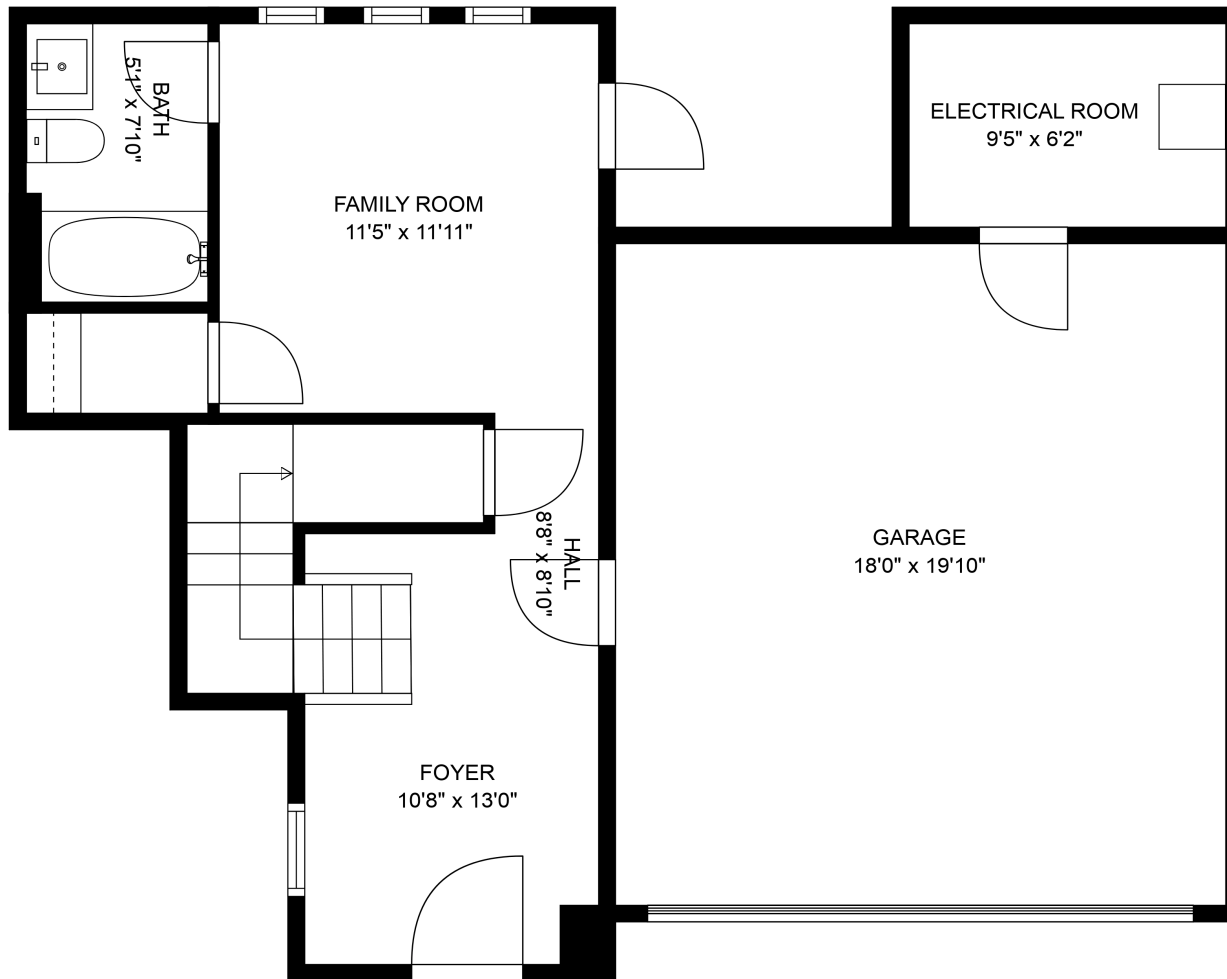

8-9603 Broadway

The Kentala Team
778-684-2334
kentala.team@gmail.com

Estimated Areas:
Below Main: 492 sq. ft
Main Floor: 943 sq. ft
Above Main: 910 sq. ft
Total: 2345 Sq. Ft

8-9603 Broadway

The Kentala Team
778-684-2334

kentala.team@gmail.com

Estimated Areas:

Below Main: 492 sq. ft

Main Floor: 943 sq. ft

Above Main: 910 sq. ft

Total: 2345 Sq. Ft

8-9603 Broadway

The Kentala Team
778-684-2334
kentala.team@gmail.com

Estimated Areas:

Below Main: 492 sq. ft

Main Floor: 943 sq. ft

Above Main: 910 sq. ft

Total: 2345 Sq. Ft

8-9603 Broadway

The Kentala Team

778-684-2334

kentala.team@gmail.com

Estimated Areas:

Below Main: 492 sq. ft

Main Floor: 943 sq. ft

Above Main: 910 sq. ft

Total: 2345 Sq. Ft