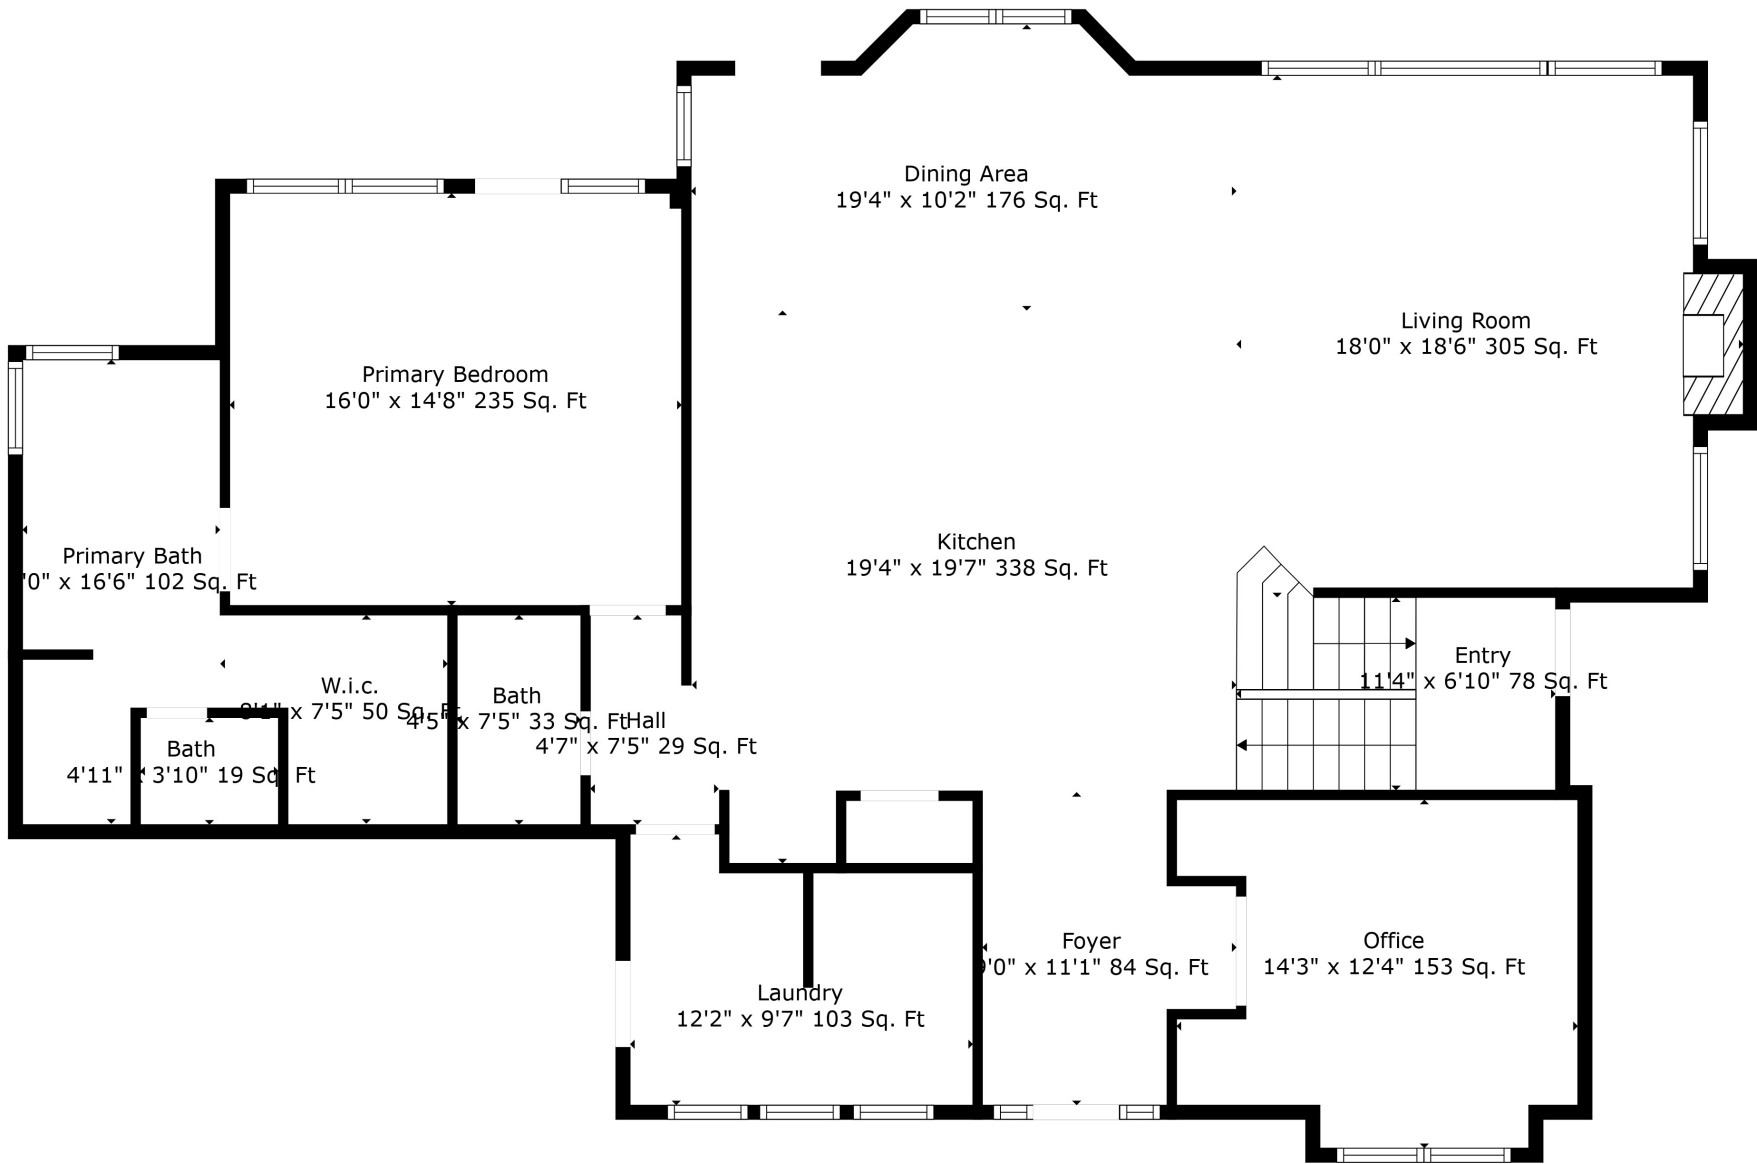

Total scanned area: 4750 sq. ft

Total scanned area: 4750 sq. ft

Total scanned area: 4750 sq. ft

Total scanned area: 4750 sq. ft

Measurements Are Calculated By Cubicasa Technology. Deemed Highly Reliable But Not Guaranteed.