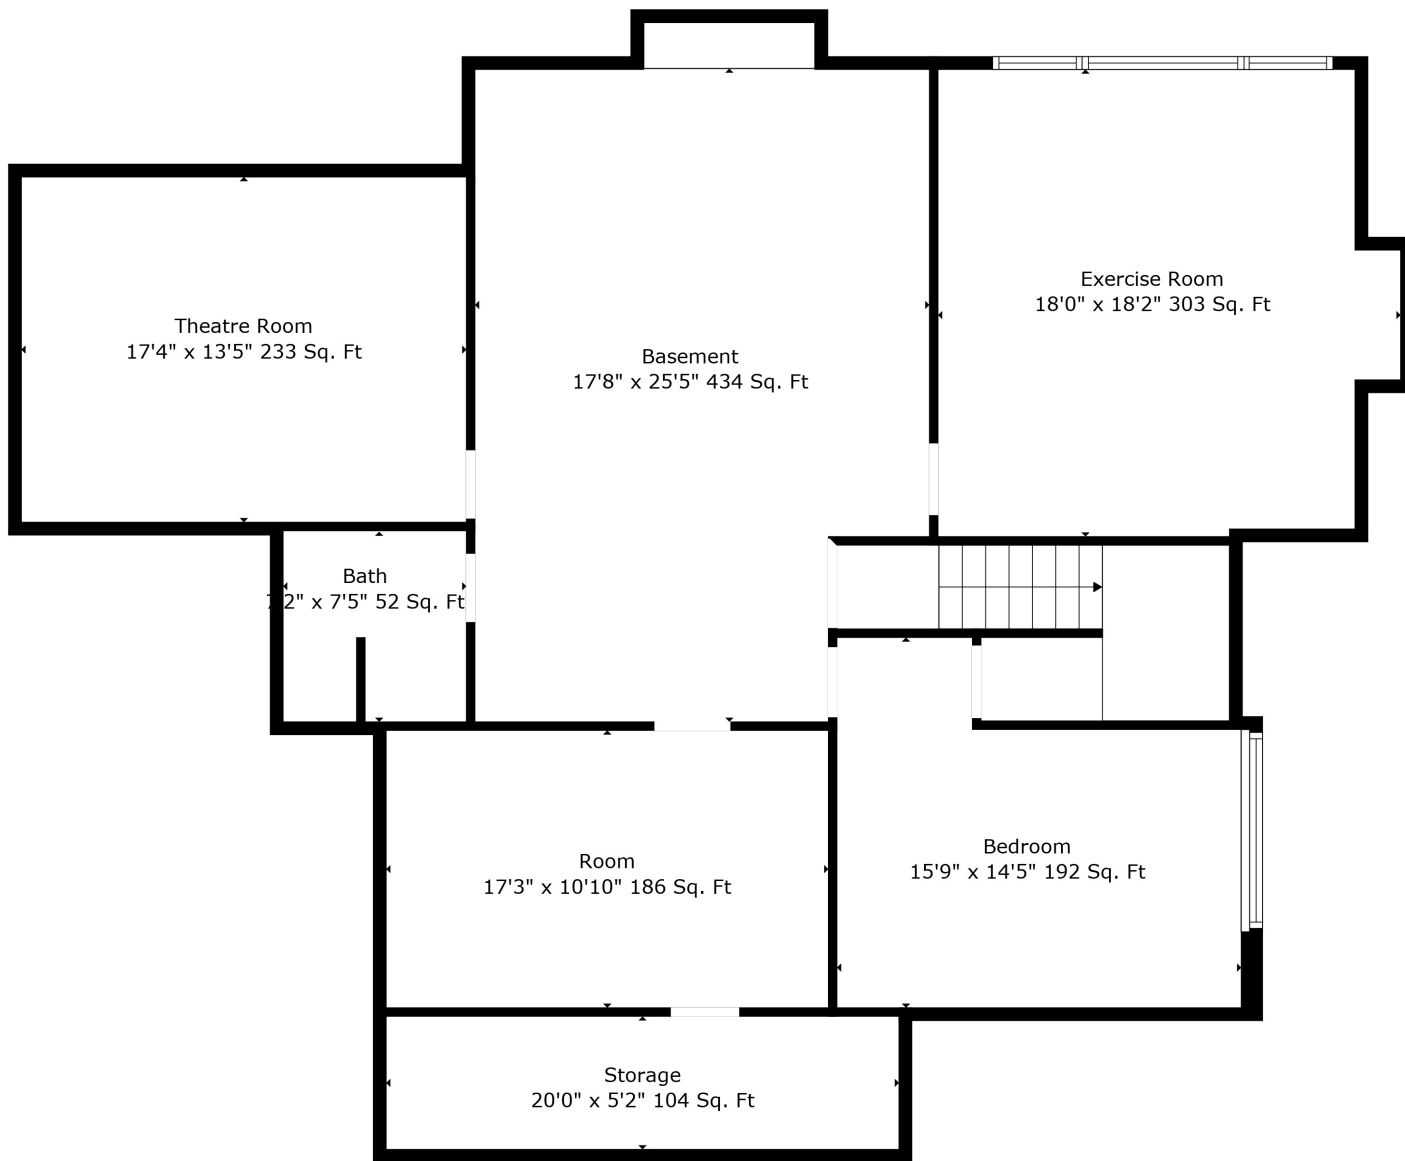

Total scanned area: 4750 sq. ft

Total scanned area: 4750 sq. ft

Total scanned area: 4750 sq. ft

Total scanned area: 4750 sq. ft

Measurements Are Calculated By Cubicasa Technology. Deemed Highly Reliable But Not Guaranteed.