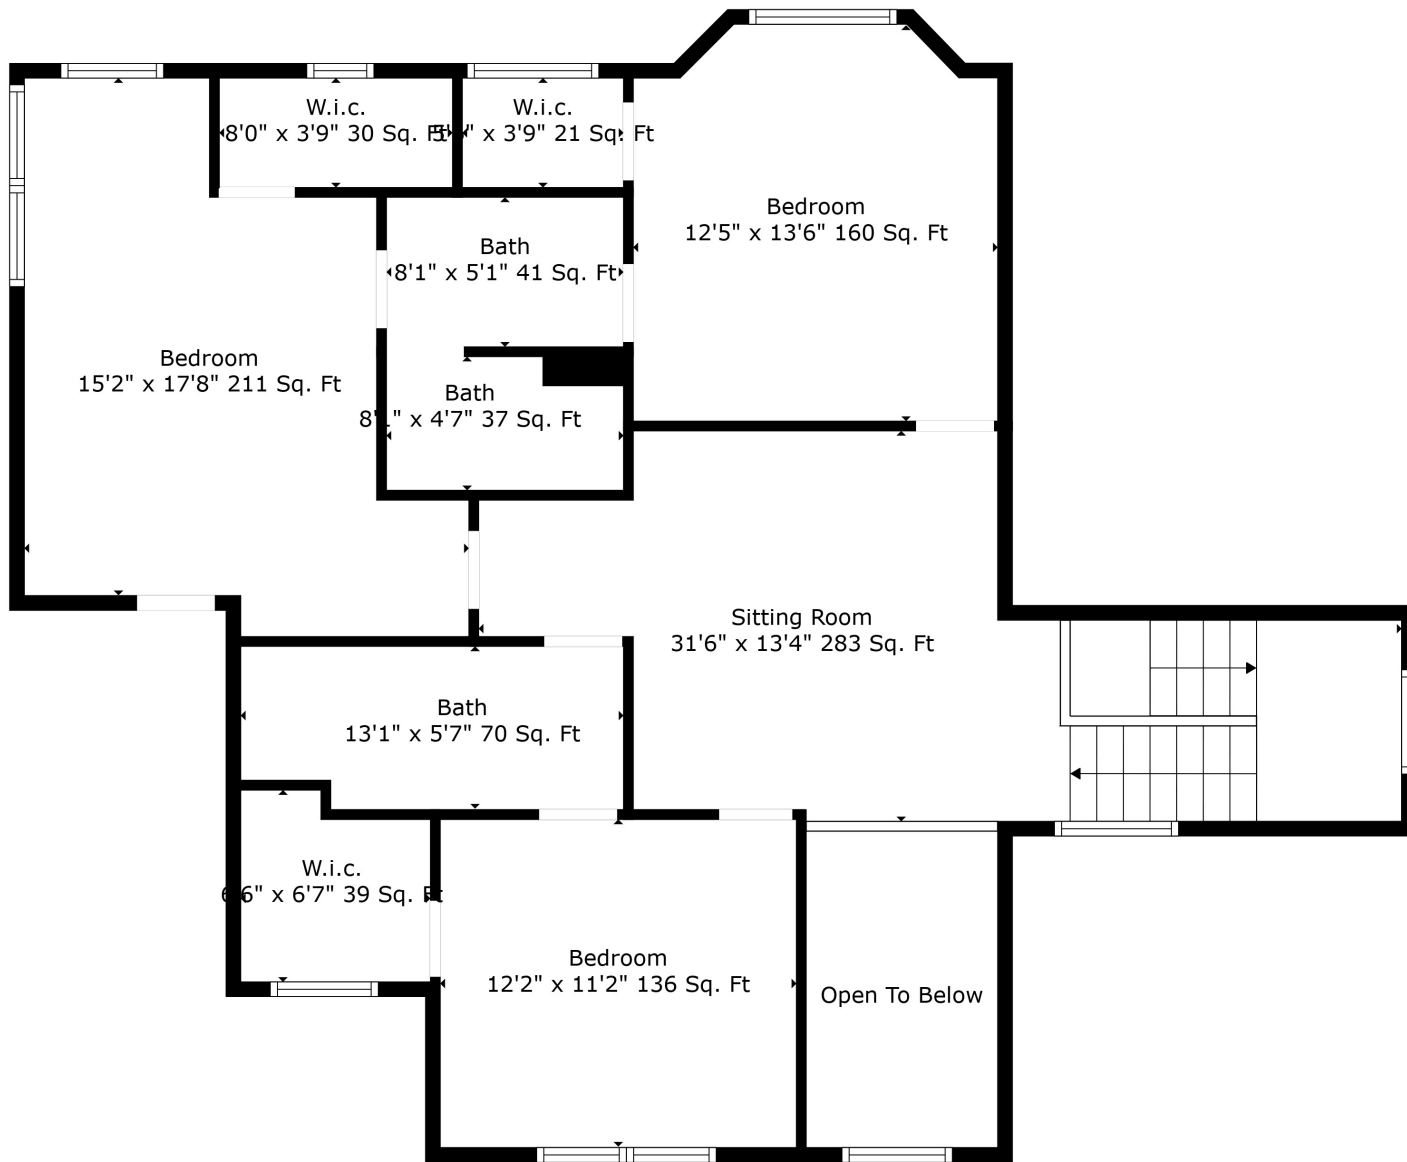

Total scanned area: 4750 sq. ft

Total scanned area: 4750 sq. ft

Total scanned area: 4750 sq. ft

Total scanned area: 4750 sq. ft

Measurements Are Calculated By Cubicasa Technology. Deemed Highly Reliable But Not Guaranteed.