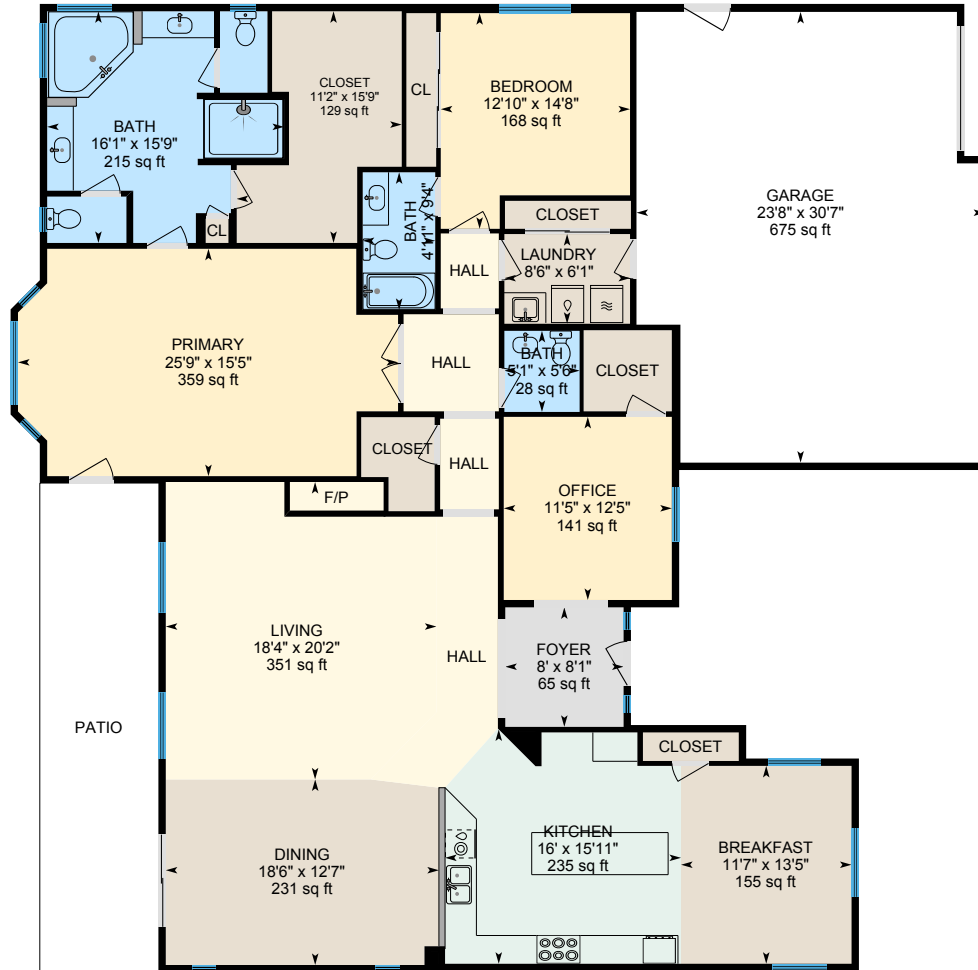

# 2411 Belle Glade Ln, Manteca, CA

Main Floor Finished Area 2692.46 sq ft  
Unfinished Area 713.26 sq ft

PREPARED: 2024/04/26

White regions are excluded from total floor area in iGUIDE floor plans. All room dimensions and floor areas must be considered approximate and are subject to independent verification.