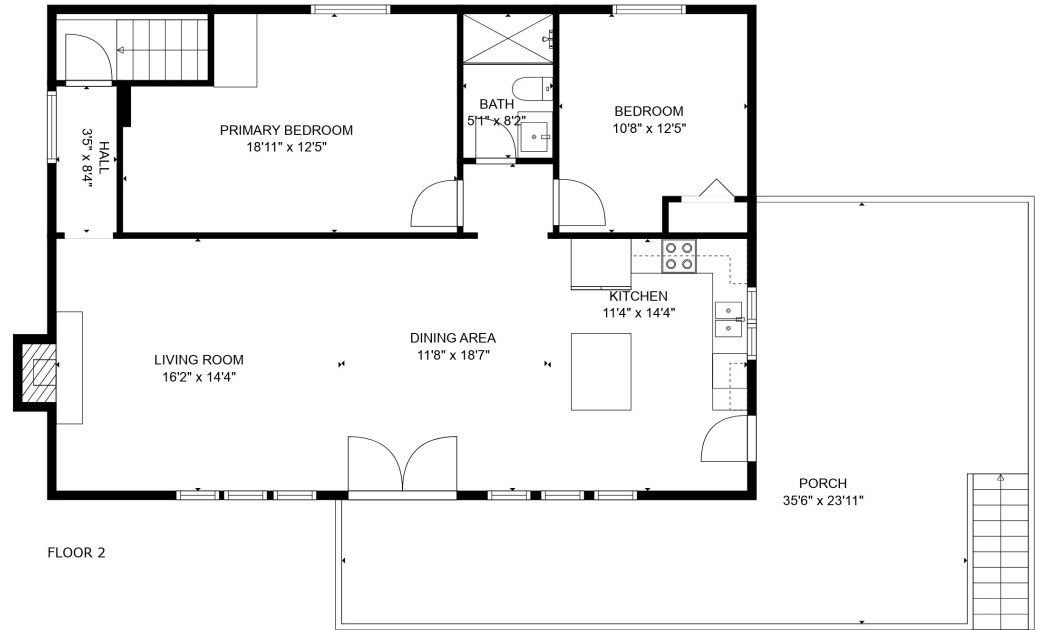

FLOOR 1

FLOOR 2

**TOTAL: 1932 sq. ft**

Below Ground: 868 sq. ft, FLOOR 2: 1064 sq. ft

EXCLUDED AREAS: GARAGE: 140 sq. ft, FIREPLACE: 14 sq. ft, PORCH: 506 sq. ft

SIZES AND DIMENSIONS ARE APPROXIMATE, ACTUAL MAY VARY.

**TOTAL: 1932 sq. ft**

Below Ground: 868 sq. ft, FLOOR 2: 1064 sq. ft

EXCLUDED AREAS: GARAGE: 140 sq. ft, FIREPLACE: 14 sq. ft, PORCH: 506 sq. ft

SIZES AND DIMENSIONS ARE APPROXIMATE, ACTUAL MAY VARY.

**TOTAL: 1932 sq. ft**

Below Ground: 868 sq. ft, FLOOR 2: 1064 sq. ft

EXCLUDED AREAS: GARAGE: 140 sq. ft, FIREPLACE: 14 sq. ft, PORCH: 506 sq. ft

SIZES AND DIMENSIONS ARE APPROXIMATE, ACTUAL MAY VARY.