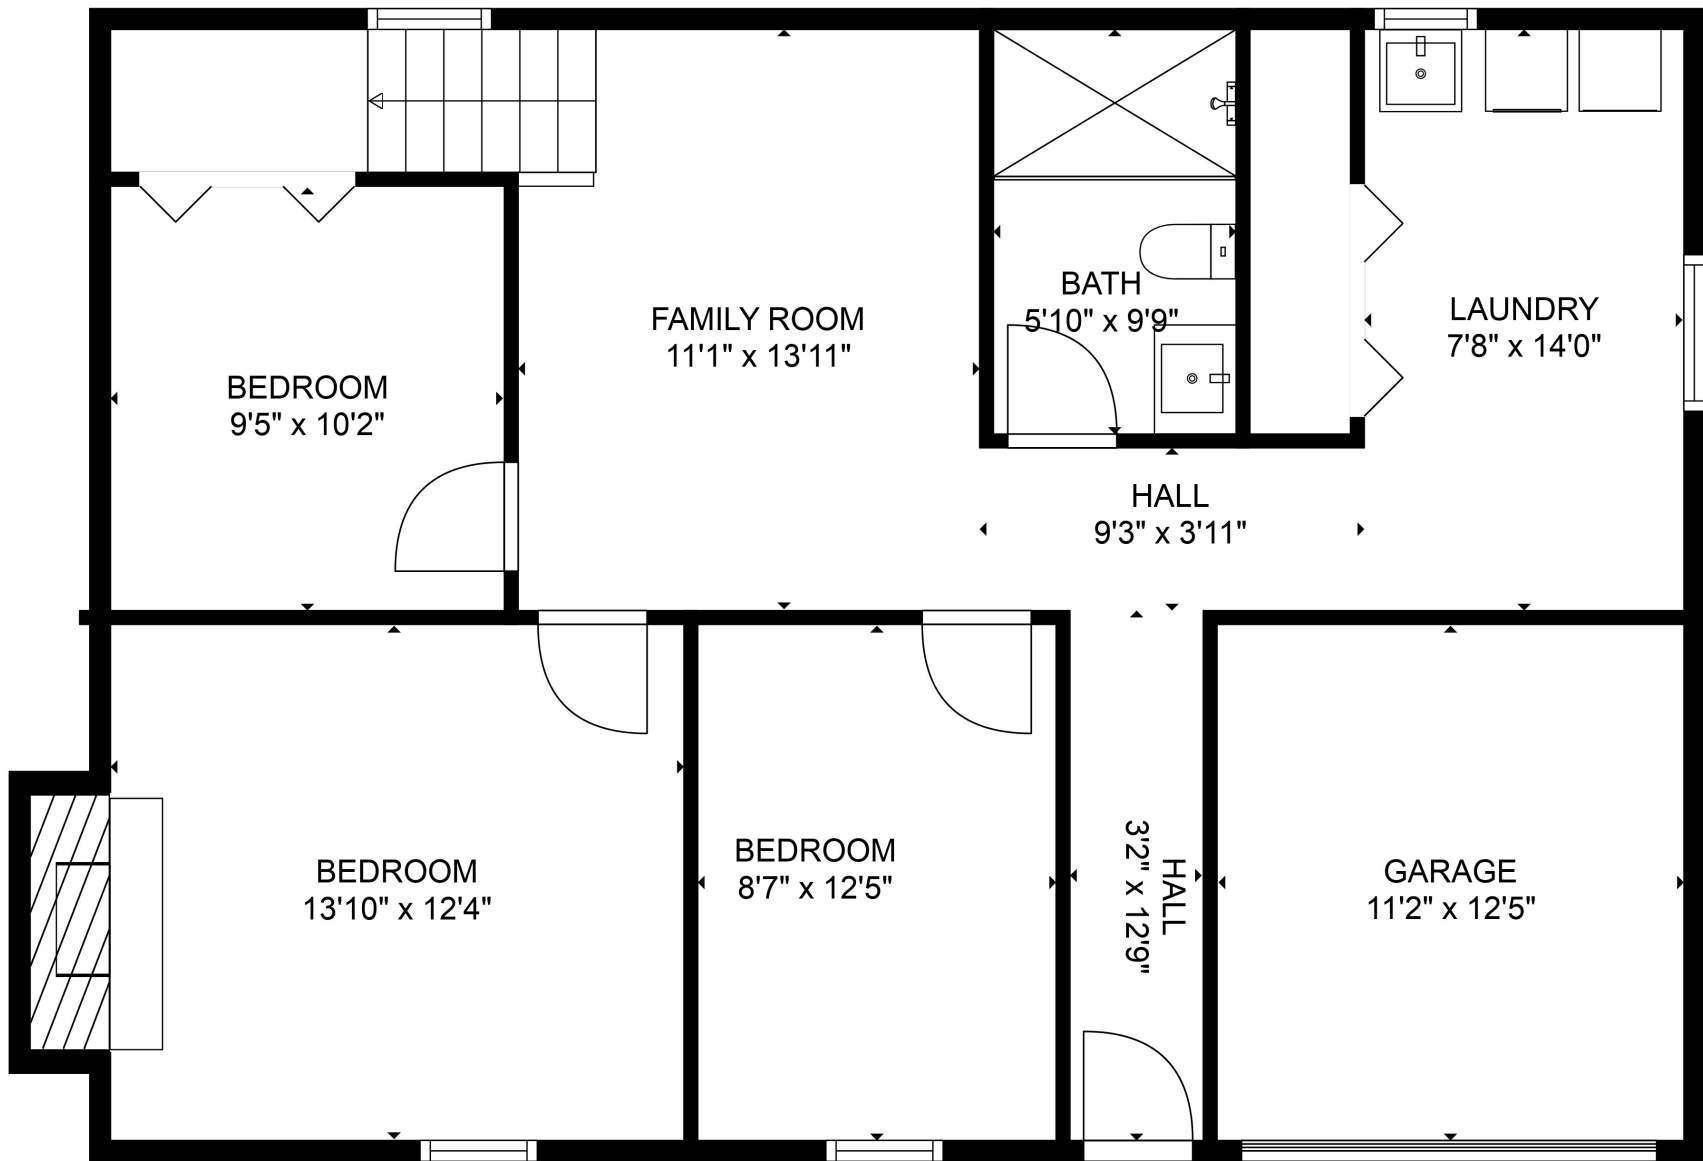

FLOOR 1

FLOOR 2

**TOTAL: 1932 sq. ft**

Below Ground: 868 sq. ft, FLOOR 2: 1064 sq. ft

EXCLUDED AREAS: GARAGE: 140 sq. ft, FIREPLACE: 14 sq. ft, PORCH: 506 sq. ft

SIZES AND DIMENSIONS ARE APPROXIMATE, ACTUAL MAY VARY.

**TOTAL: 1932 sq. ft**

Below Ground: 868 sq. ft, FLOOR 2: 1064 sq. ft

EXCLUDED AREAS: GARAGE: 140 sq. ft, FIREPLACE: 14 sq. ft, PORCH: 506 sq. ft

SIZES AND DIMENSIONS ARE APPROXIMATE, ACTUAL MAY VARY.

**TOTAL: 1932 sq. ft**

Below Ground: 868 sq. ft, FLOOR 2: 1064 sq. ft

EXCLUDED AREAS: GARAGE: 140 sq. ft, FIREPLACE: 14 sq. ft, PORCH: 506 sq. ft

SIZES AND DIMENSIONS ARE APPROXIMATE, ACTUAL MAY VARY.