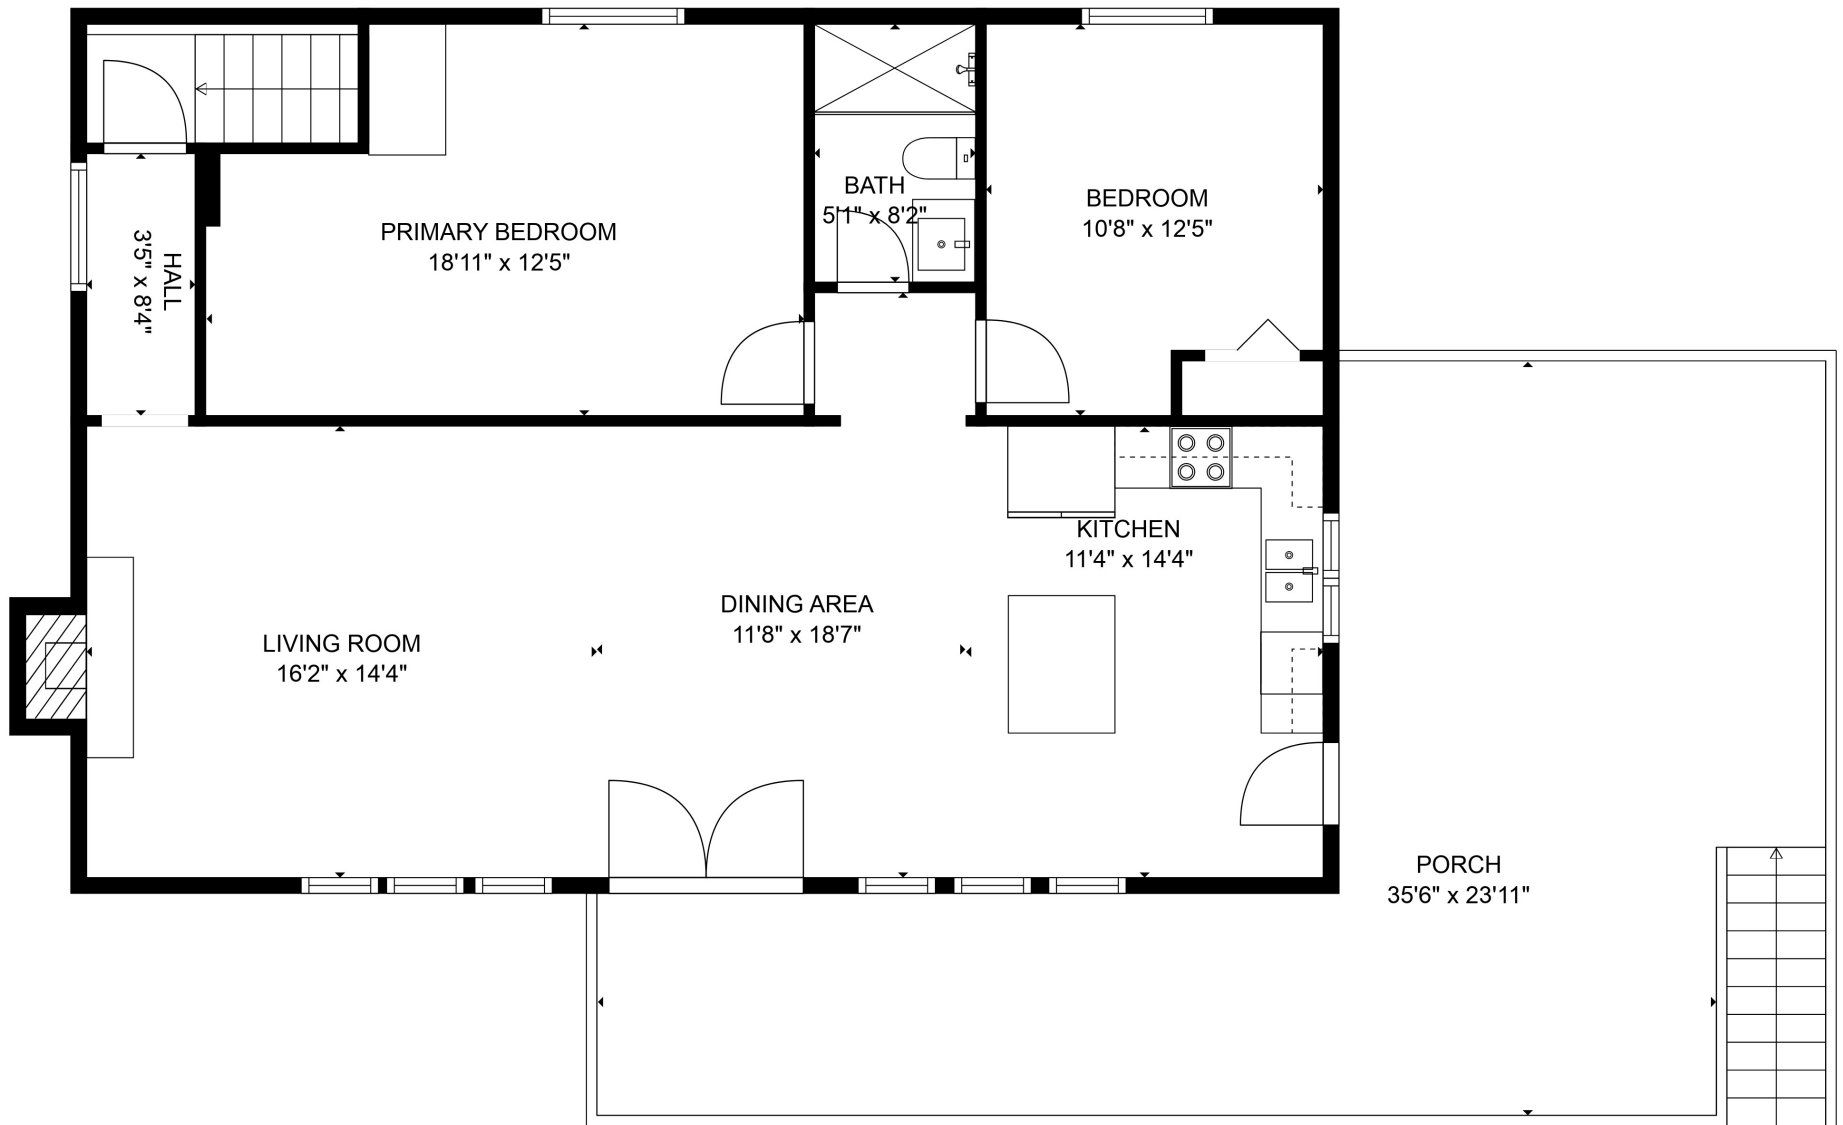

FLOOR 1

FLOOR 2

**TOTAL: 1932 sq. ft**

Below Ground: 868 sq. ft, FLOOR 2: 1064 sq. ft

EXCLUDED AREAS: GARAGE: 140 sq. ft, FIREPLACE: 14 sq. ft, PORCH: 506 sq. ft

SIZES AND DIMENSIONS ARE APPROXIMATE, ACTUAL MAY VARY.

**TOTAL: 1932 sq. ft**

Below Ground: 868 sq. ft, FLOOR 2: 1064 sq. ft

EXCLUDED AREAS: GARAGE: 140 sq. ft, FIREPLACE: 14 sq. ft, PORCH: 506 sq. ft

SIZES AND DIMENSIONS ARE APPROXIMATE, ACTUAL MAY VARY.

**TOTAL: 1932 sq. ft**

Below Ground: 868 sq. ft, FLOOR 2: 1064 sq. ft

EXCLUDED AREAS: GARAGE: 140 sq. ft, FIREPLACE: 14 sq. ft, PORCH: 506 sq. ft

SIZES AND DIMENSIONS ARE APPROXIMATE, ACTUAL MAY VARY.