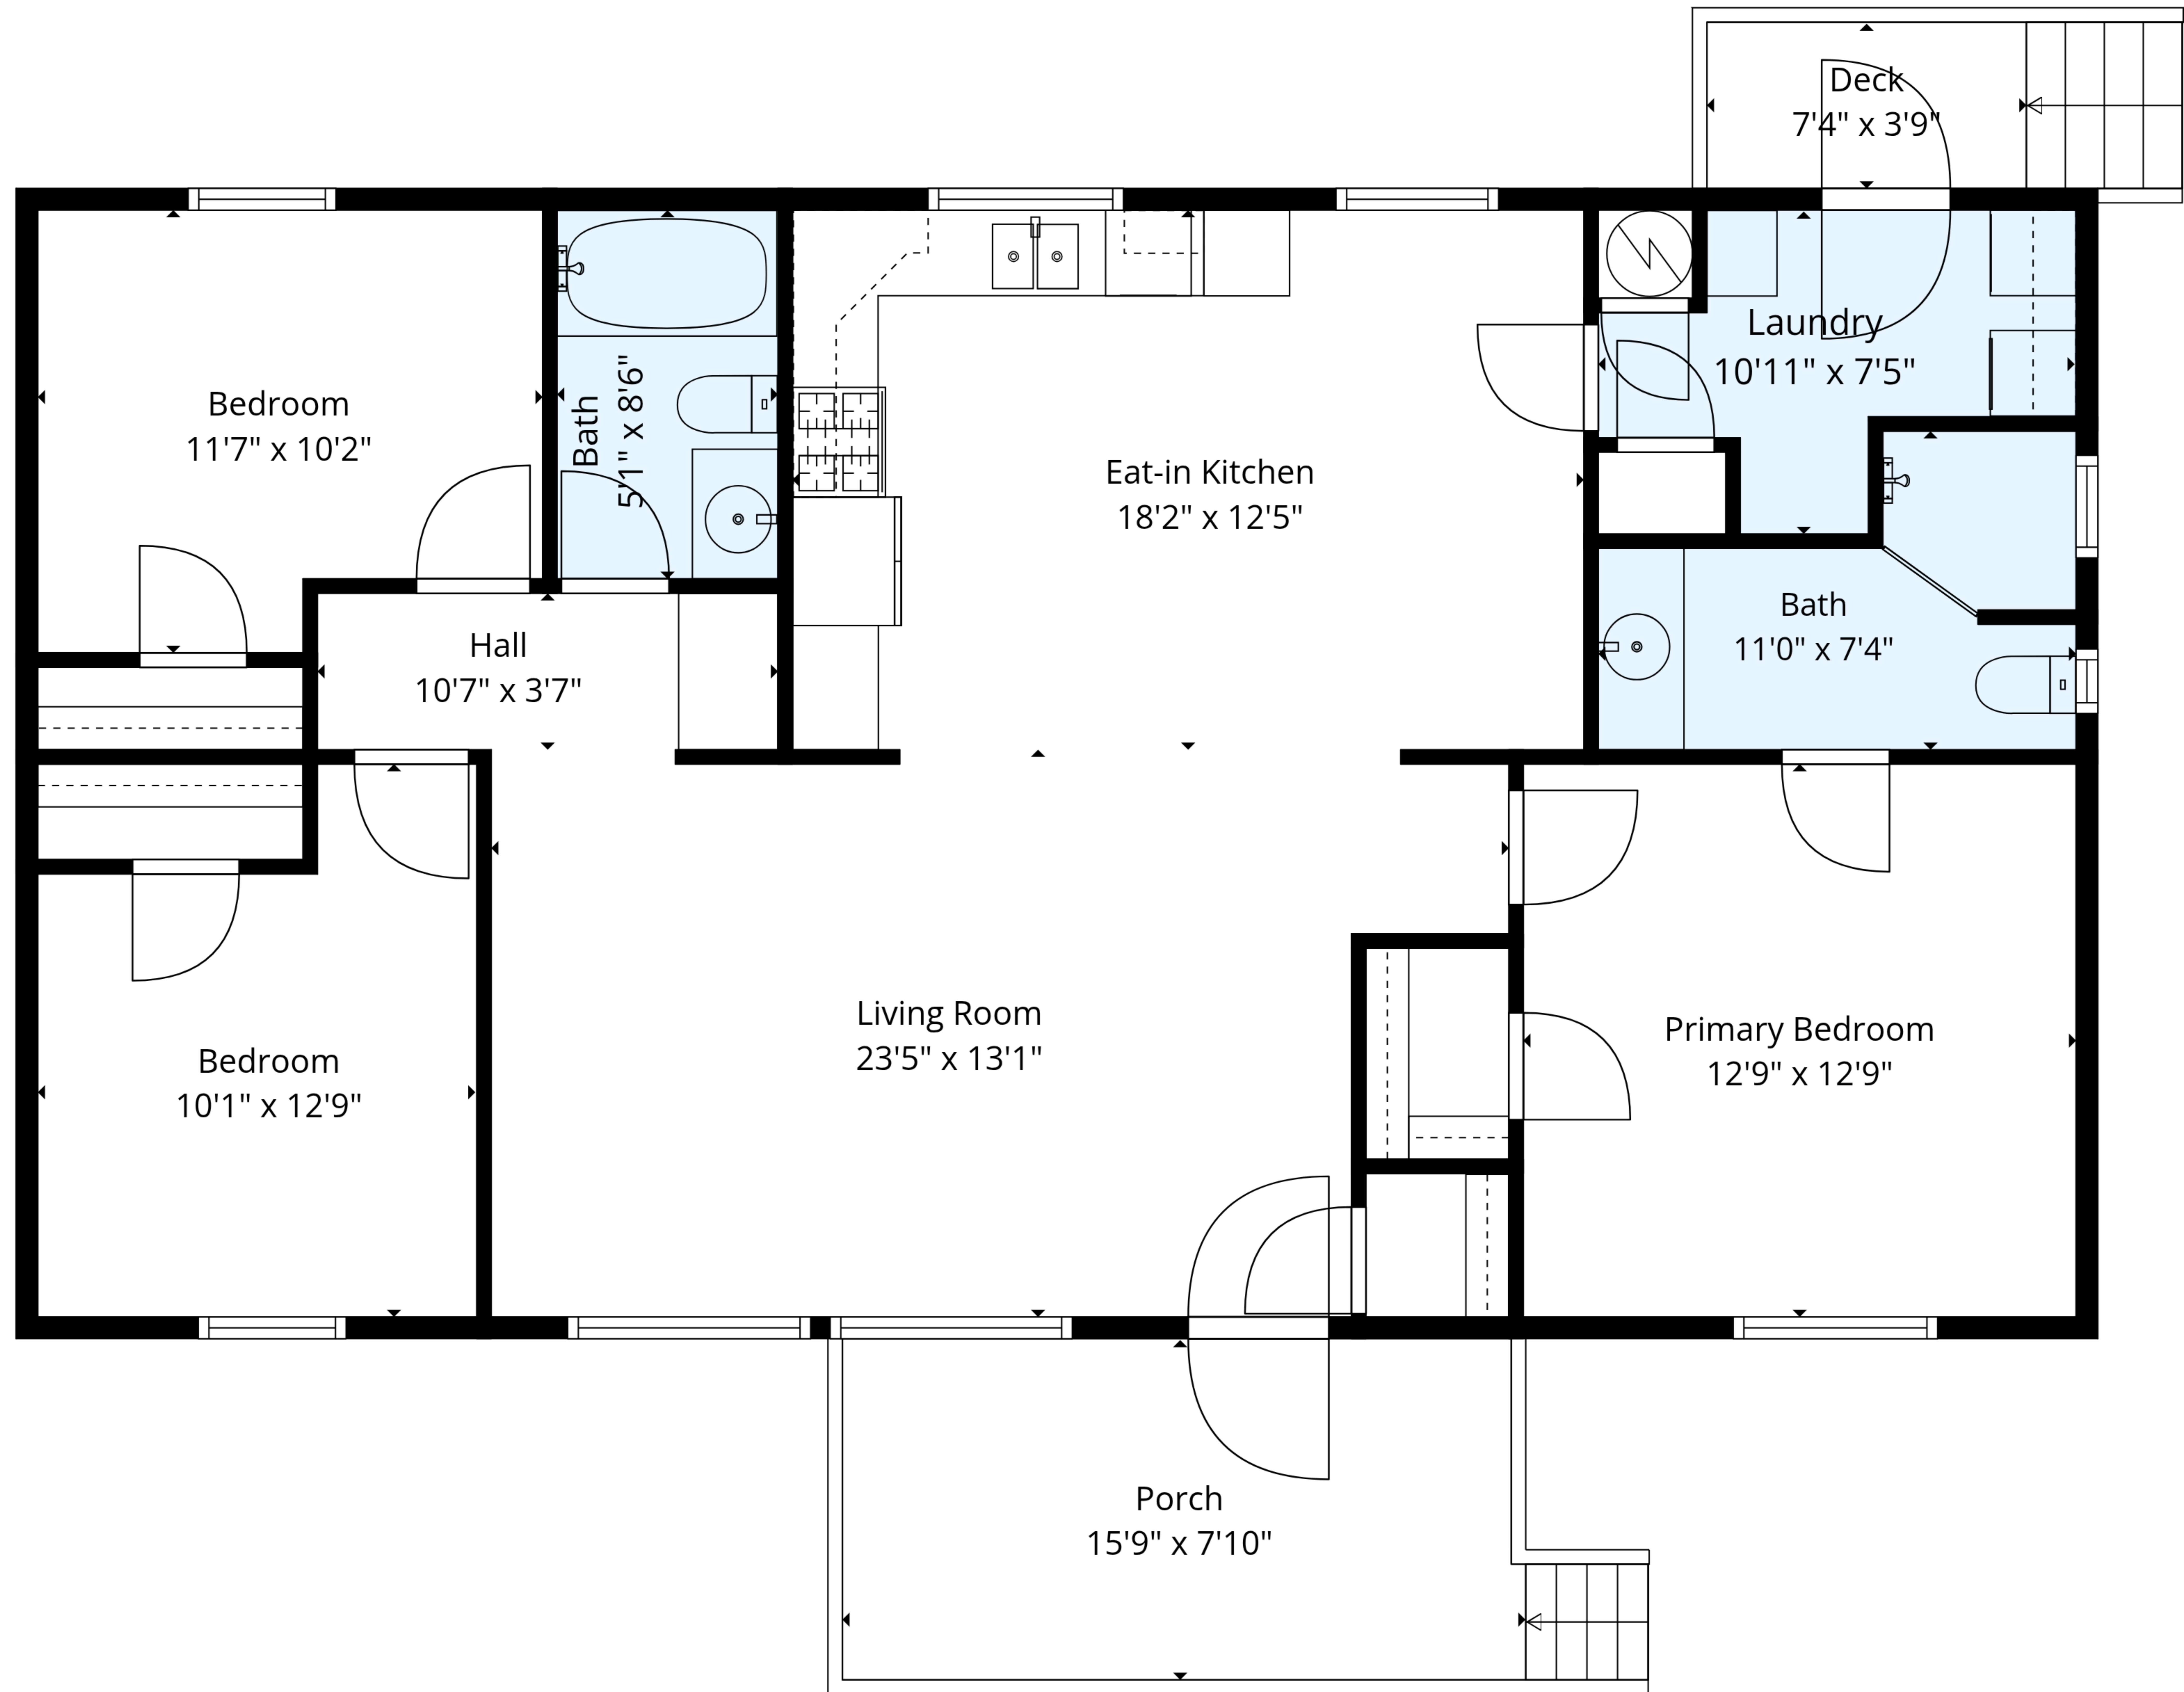

**TOTAL: 1193 sq. ft**

1st floor: 1193 sq. ft

EXCLUDED AREAS: PORCH: 129 sq. ft, DECK: 42 sq. ft, WALLS: 73 sq. ft

**TOTAL: 1193 sq. ft**

1st floor: 1193 sq. ft

EXCLUDED AREAS: PORCH: 129 sq. ft, DECK: 42 sq. ft, WALLS: 73 sq. ft