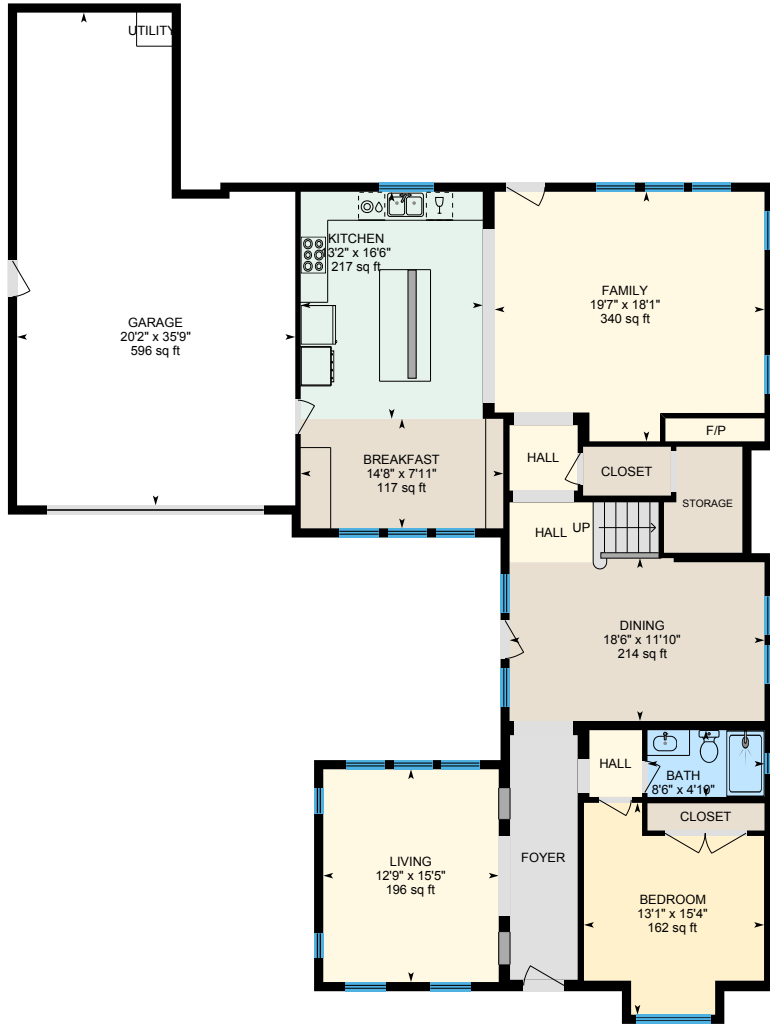

584 W Recreo Way, Mountain House, CA

Main Building: Above Grade Finished Area 3984.58 sq ft

1st Floor
Finished Area 1774.91 sq ft

2nd Floor
Finished Area 2209.67 sq ft