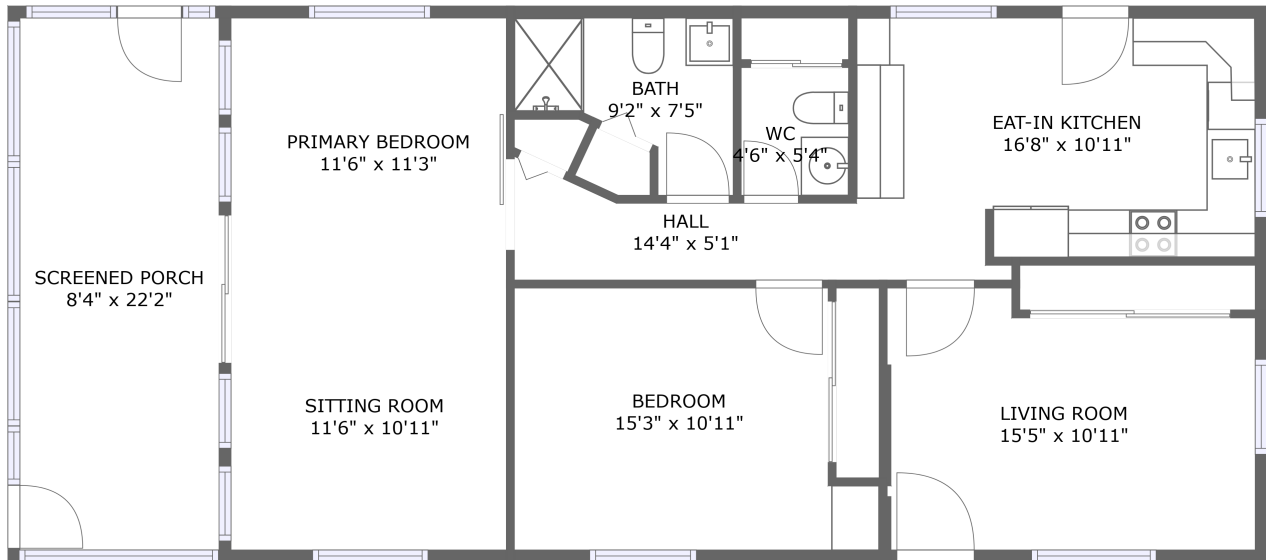

110 Saint Lucia Loop East, Apollo Beach, Hillsborough County, Florida, United States, 33572

FLOOR 1

Property summary

0 Garages

2 Bedrooms

1 Bathrooms

1 Half baths

1 Floors

1,018
Gross living
area sqft

1,223
Total sqft