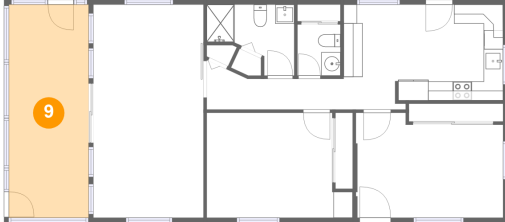

110 Saint Lucia Loop East, Apollo Beach, Hillsborough County, Florida, United States, 33572

9 Floor 1 - Outdoor

Dimensions: 8'4" x 22'2"
Area: 185 sq. ft
Counted as living area: No

Heated: No
Finished: Yes
Enclosed: No
Contiguous: Yes
Permitted: Yes
Wet space: No
Addition: No
Conversion: No