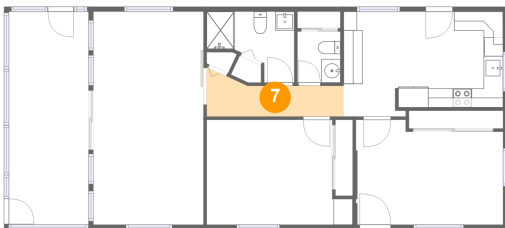

110 Saint Lucia Loop East, Apollo Beach, Hillsborough County, Florida, United States, 33572

6 Floor 1 - Kitchen

Dimensions: 16'8" x 10'11"
Area: 172 sq. ft
Counted as living area: Yes

Heated: Yes
Finished: Yes
Enclosed: Yes
Contiguous: Yes
Permitted: Yes
Wet space: No
Addition: No
Conversion: No

7 Floor 1 - Hall

Dimensions: 14'4" x 5'1"
Area: 50 sq. ft
Counted as living area: Yes

Heated: Yes
Finished: Yes
Enclosed: Yes
Contiguous: Yes
Permitted: Yes
Wet space: No
Addition: No
Conversion: No

8 Floor 1 - Living Room

Dimensions: 15'5" x 10'11"
Area: 155 sq. ft
Counted as living area: Yes

Heated: Yes
Finished: Yes
Enclosed: Yes
Contiguous: Yes
Permitted: Yes
Wet space: No
Addition: No
Conversion: No

110 Saint Lucia Loop East, Apollo Beach, Hillsborough County, Florida, United States, 33572