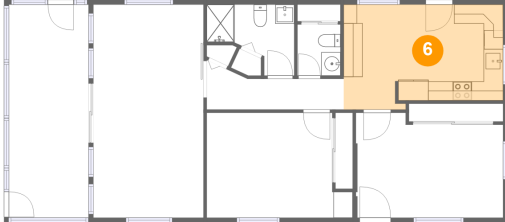

5 Floor 1 - Bedroom

Dimensions: 11'6" x 11'3"
Area: 130 sq. ft
Counted as living area: Yes

Heated: Yes
Finished: Yes
Enclosed: Yes
Contiguous: Yes
Permitted: Yes
Wet space: No
Addition: No
Conversion: No

110 Saint Lucia Loop East, Apollo Beach, Hillsborough County, Florida, United States, 33572

6 Floor 1 - Kitchen

Dimensions: 16'8" x 10'11"
Area: 172 sq. ft
Counted as living area: Yes

Heated: Yes
Finished: Yes
Enclosed: Yes
Contiguous: Yes
Permitted: Yes
Wet space: No
Addition: No
Conversion: No

Dimensions: 15'5" x 10'11"
Area: 155 sq. ft
Counted as living area: Yes

Heated: Yes
Finished: Yes
Enclosed: Yes
Contiguous: Yes
Permitted: Yes
Wet space: No
Addition: No
Conversion: No

110 Saint Lucia Loop East, Apollo Beach, Hillsborough County, Florida, United States, 33572