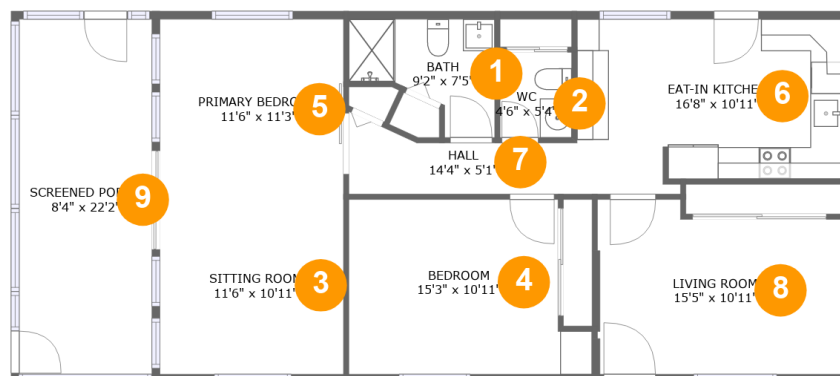

 **1,018**
Gross living
area sqft

 **1,223**
Total sqft

110 Saint Lucia Loop East, Apollo Beach, Hillsborough County, Florida, United States, 33572

Room dimensions

Floor 1

Total sqft: 1223 Living area: 1018

2 Floor 1 - Bath

Dimensions: 4'6" x 5'4"
Area: 24 sq. ft
Counted as living area: Yes

Heated: Yes
Finished: Yes
Enclosed: Yes
Contiguous: Yes
Permitted: Yes
Wet space: Yes
Addition: No
Conversion: No

110 Saint Lucia Loop East, Apollo Beach, Hillsborough County, Florida, United States, 33572

110 Saint Lucia Loop East, Apollo Beach, Hillsborough County, Florida, United States, 33572

6 Floor 1 - Kitchen

Dimensions: 16'8" x 10'11"
Area: 172 sq. ft
Counted as living area: Yes

Heated: Yes
Finished: Yes
Enclosed: Yes
Contiguous: Yes
Permitted: Yes
Wet space: No
Addition: No
Conversion: No

Dimensions: 15'5" x 10'11"
Area: 155 sq. ft
Counted as living area: Yes

Heated: Yes
Finished: Yes
Enclosed: Yes
Contiguous: Yes
Permitted: Yes
Wet space: No
Addition: No
Conversion: No

110 Saint Lucia Loop East, Apollo Beach, Hillsborough County, Florida, United States, 33572