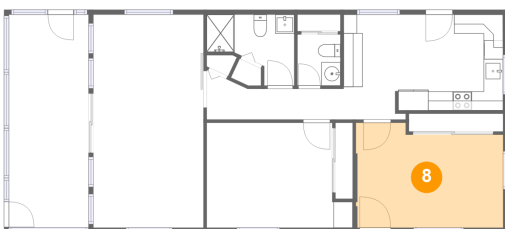

110 Saint Lucia Loop East, Apollo Beach, Hillsborough County, Florida, United States, 33572

6 Floor 1 - Kitchen

Dimensions: 16'8" x 10'11"
Area: 172 sq. ft
Counted as living area: Yes

Heated: Yes
Finished: Yes
Enclosed: Yes
Contiguous: Yes
Permitted: Yes
Wet space: No
Addition: No
Conversion: No

7 Floor 1 - Hall

Dimensions: 14'4" x 5'1"
Area: 50 sq. ft
Counted as living area: Yes

Heated: Yes
Finished: Yes
Enclosed: Yes
Contiguous: Yes
Permitted: Yes
Wet space: No
Addition: No
Conversion: No

8 Floor 1 - Living Room

Dimensions: 15'5" x 10'11"
Area: 155 sq. ft
Counted as living area: Yes

Heated: Yes
Finished: Yes
Enclosed: Yes
Contiguous: Yes
Permitted: Yes
Wet space: No
Addition: No
Conversion: No

110 Saint Lucia Loop East, Apollo Beach, Hillsborough County, Florida, United States, 33572