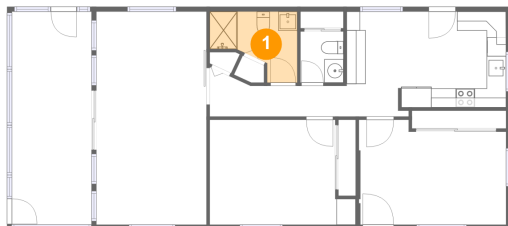

 **1,018**
Gross living
area sqft

 **1,223**
Total sqft

110 Saint Lucia Loop East, Apollo Beach, Hillsborough County, Florida, United States, 33572

Room dimensions

Floor 1

Total sqft: 1223 Living area: 1018

110 Saint Lucia Loop East, Apollo Beach, Hillsborough County, Florida, United States, 33572

1 Floor 1 - Bath

Dimensions: 9'2" x 7'5"
Area: 49 sq. ft
Counted as living area: Yes

Heated: Yes
Finished: Yes
Enclosed: Yes
Contiguous: Yes
Permitted: Yes
Wet space: Yes
Addition: No
Conversion: No

2 Floor 1 - Bath

Dimensions: 4'6" x 5'4"
Area: 24 sq. ft
Counted as living area: Yes

Heated: Yes
Finished: Yes
Enclosed: Yes
Contiguous: Yes
Permitted: Yes
Wet space: Yes
Addition: No
Conversion: No

110 Saint Lucia Loop East, Apollo Beach, Hillsborough County, Florida, United States, 33572

Dimensions: 15'5" x 10'11"
Area: 155 sq. ft
Counted as living area: Yes

Heated: Yes
Finished: Yes
Enclosed: Yes
Contiguous: Yes
Permitted: Yes
Wet space: No
Addition: No
Conversion: No

110 Saint Lucia Loop East, Apollo Beach, Hillsborough County, Florida, United States, 33572