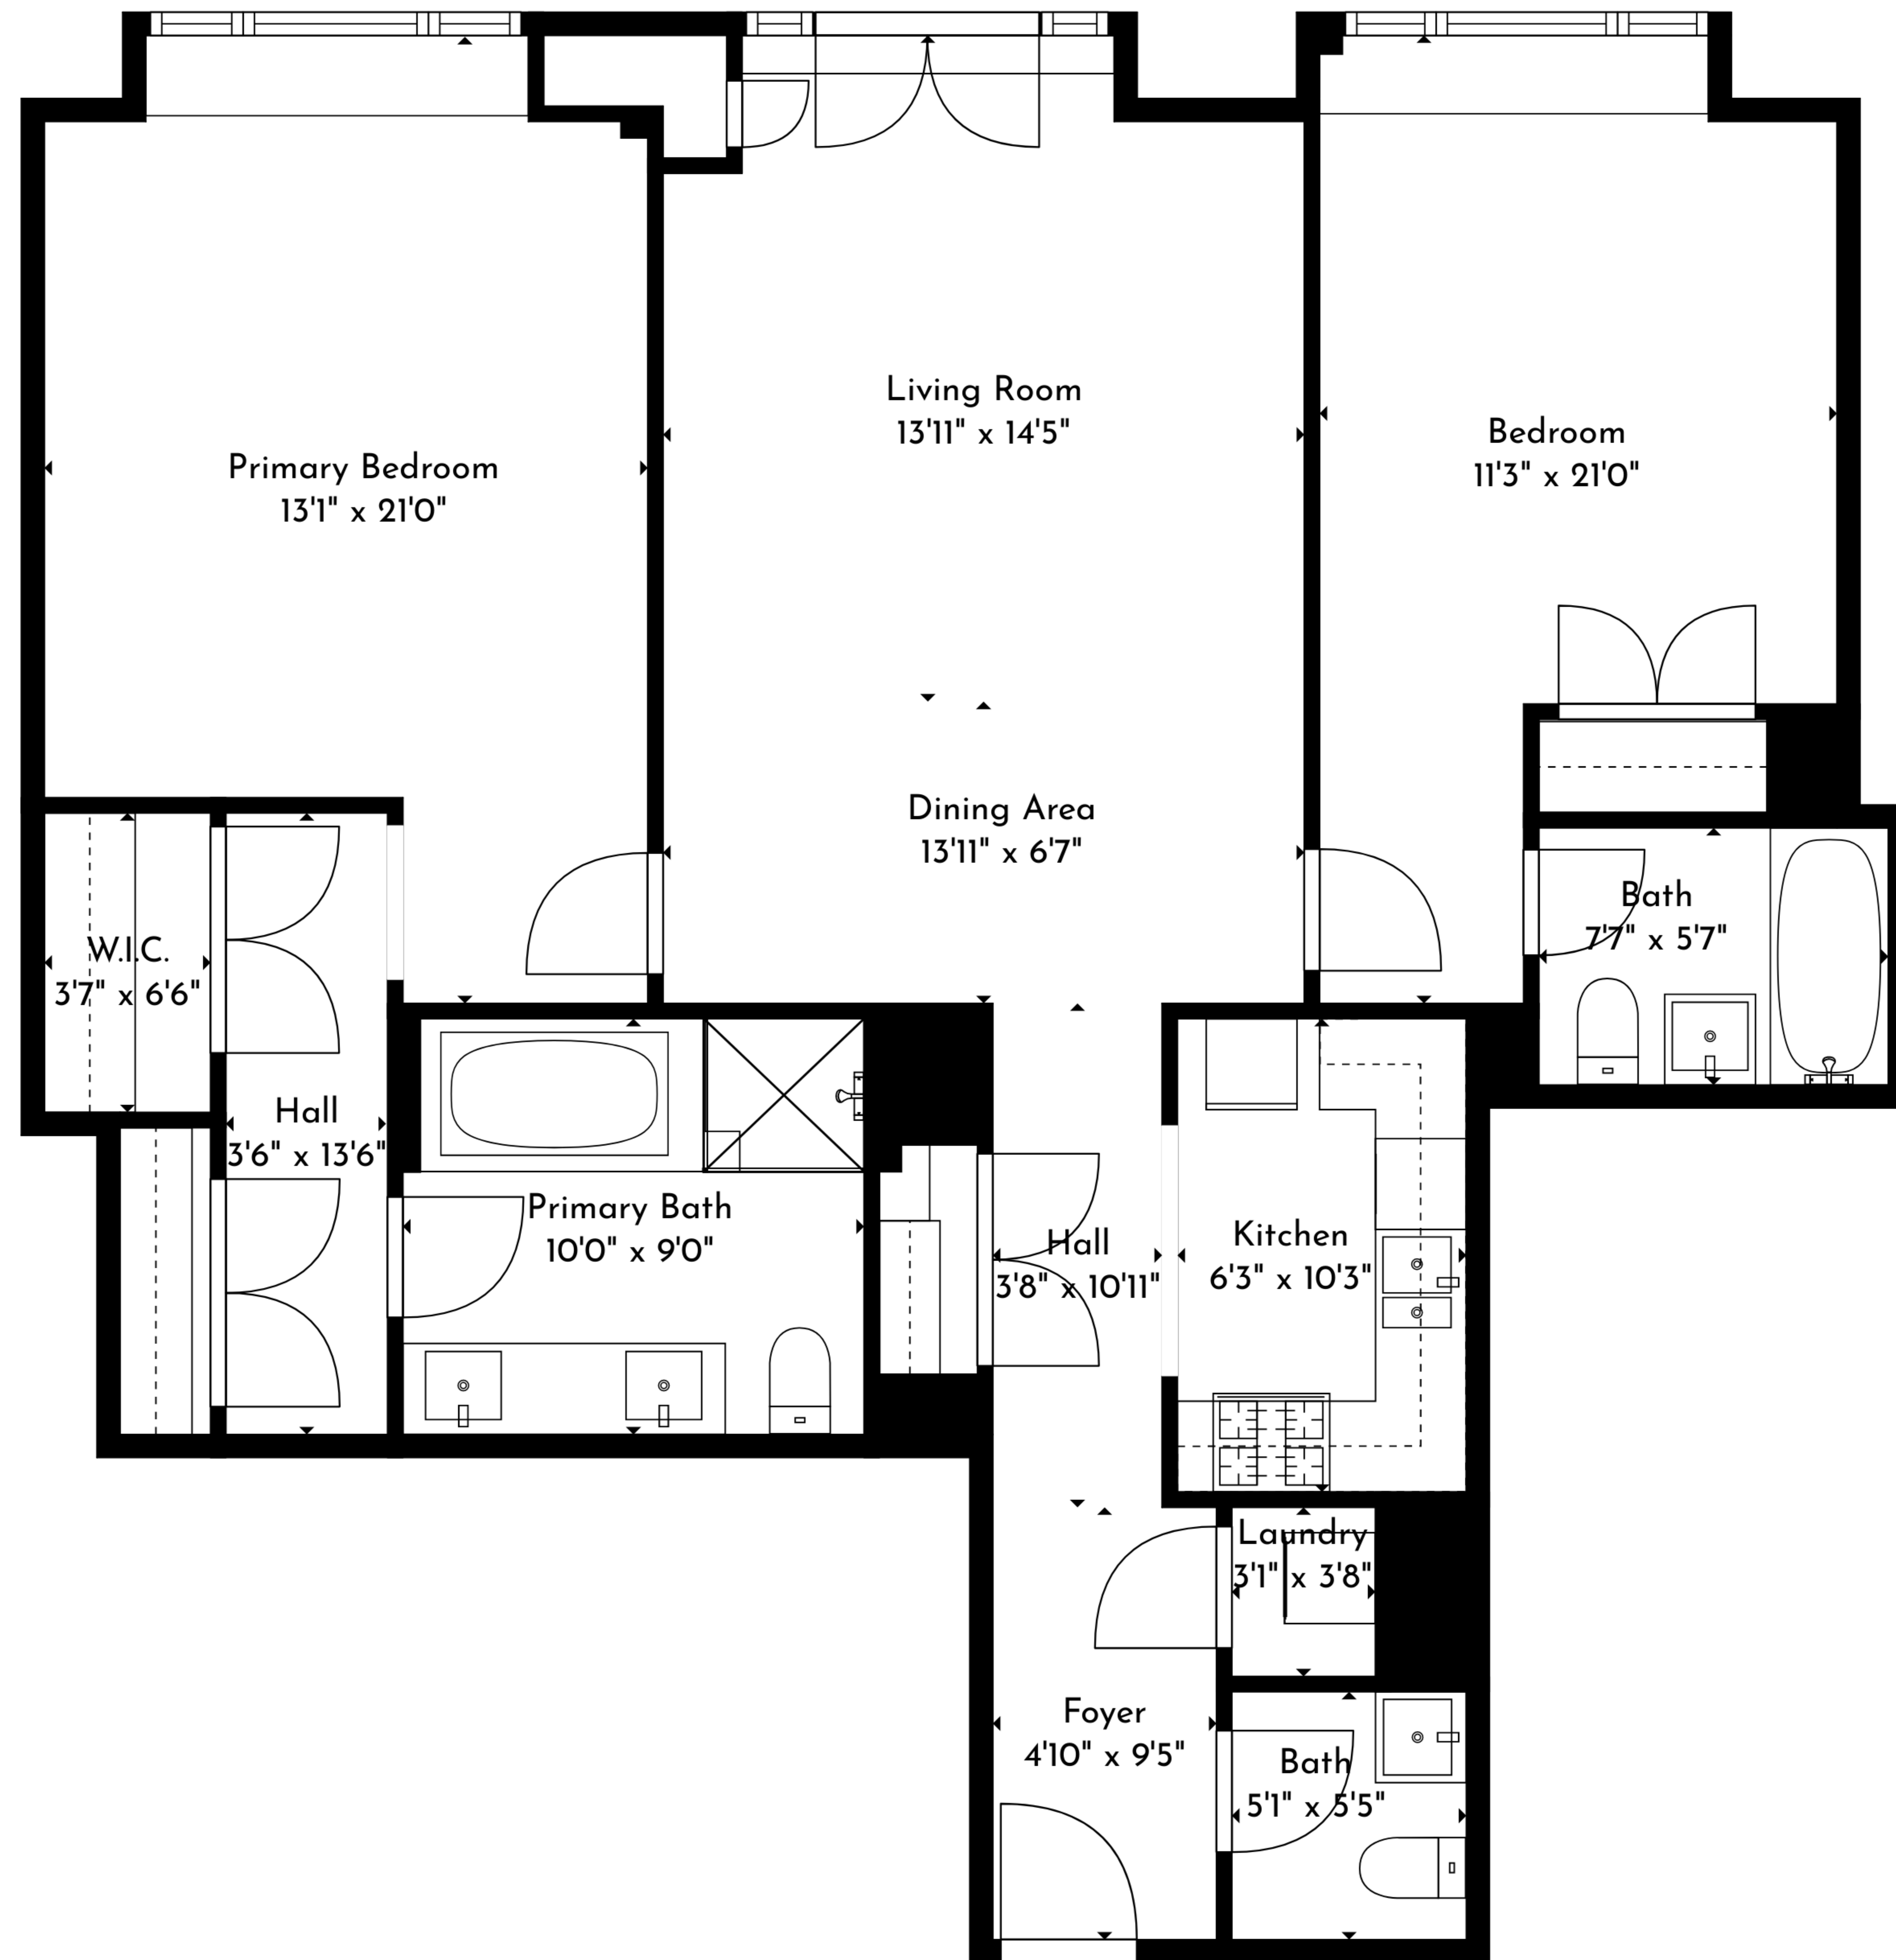

TOTAL: 1211 sq. ft
FLOOR 1: 1211 sq. ft

This Floor Plan Including Furniture, Fixture Measurements And Dimensions Are Approximate And For Illustrative Purposes Only.

TOTAL: 1211 sq. ft
FLOOR 1: 1211 sq. ft

This Floor Plan Including Furniture, Fixture Measurements And Dimensions Are Approximate And For Illustrative Purposes Only.