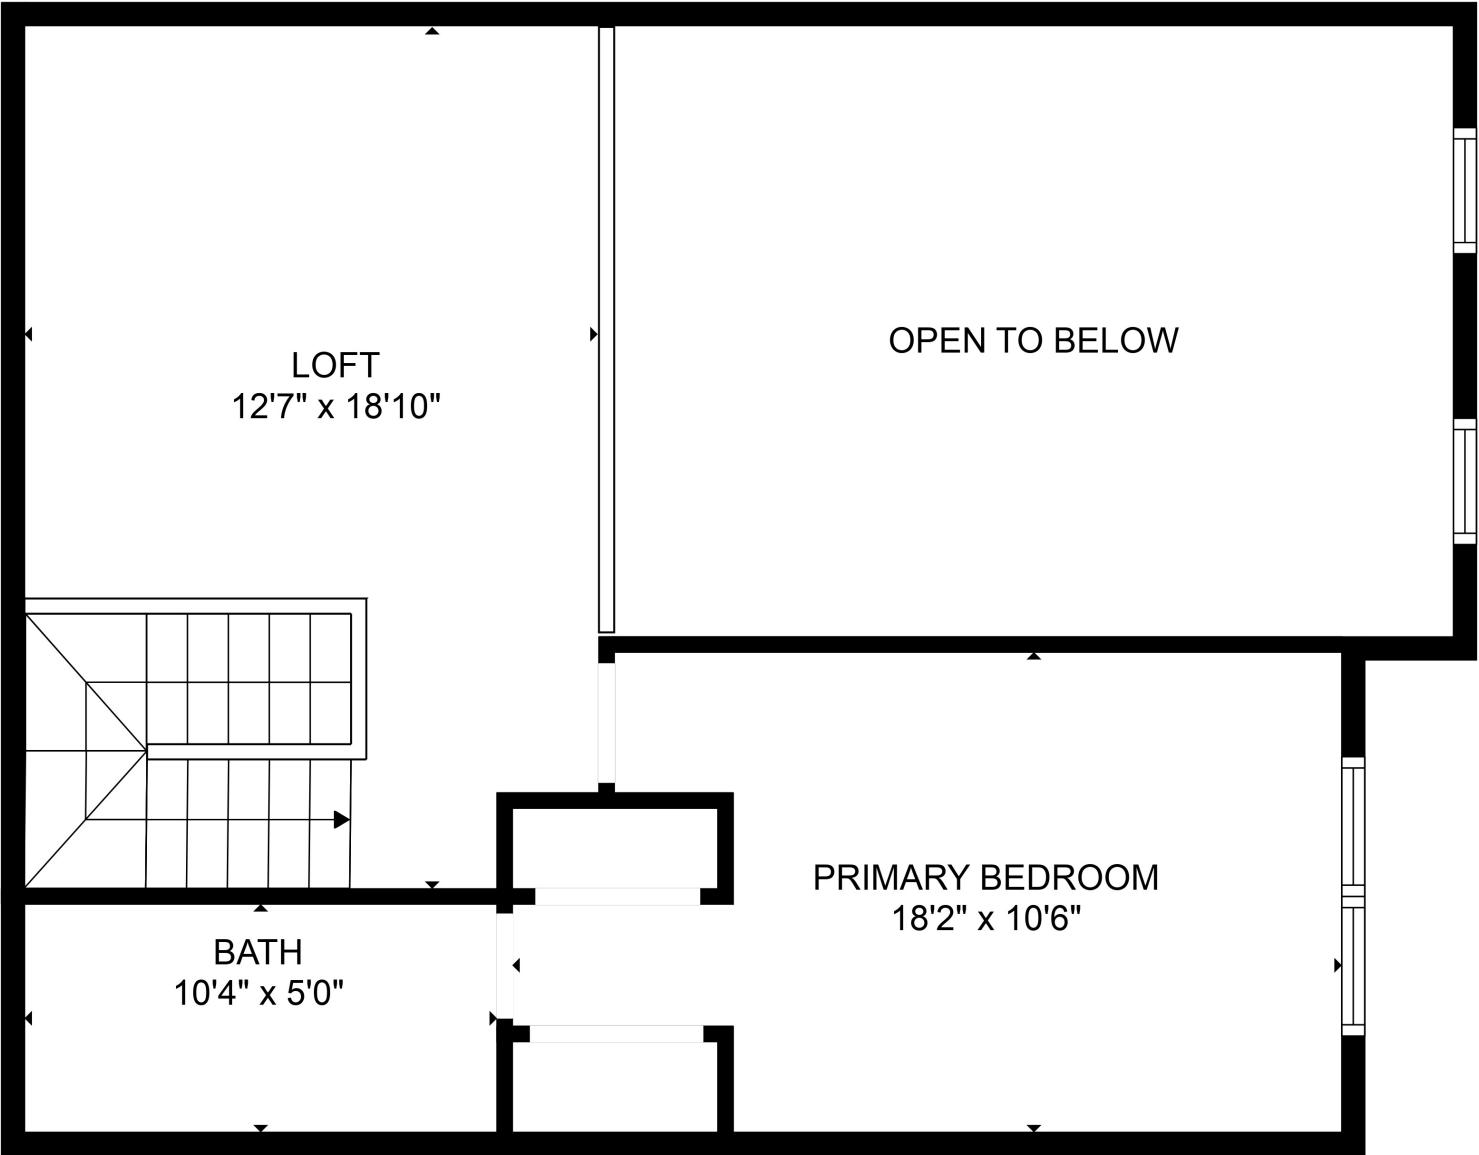

Total scanned area: 1262 sq. ft