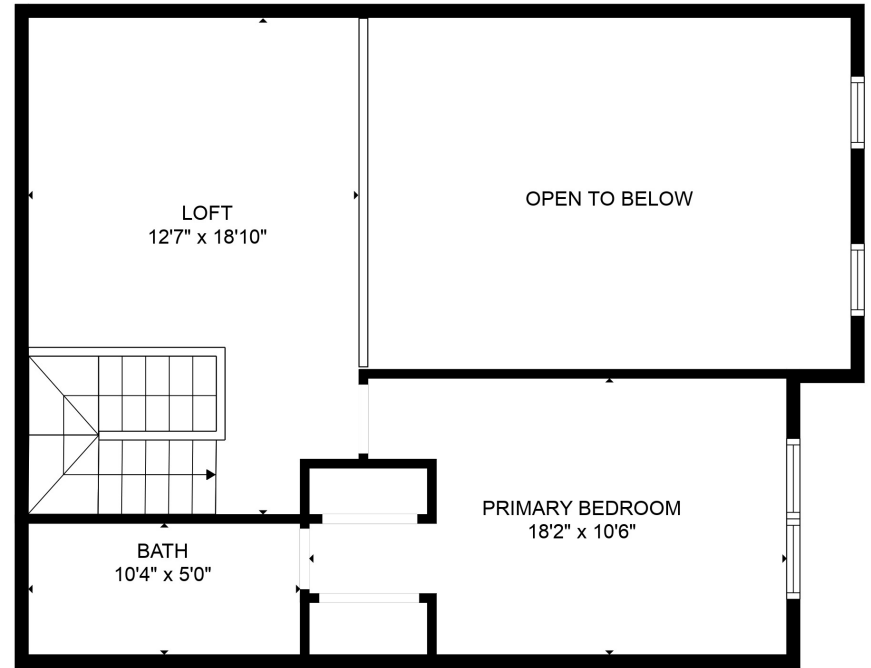

FLOOR 1

FLOOR 2

Total scanned area: 1262 sq. ft

SIZES AND DIMENSIONS ARE APPROXIMATE. ACTUAL MAY VARY.

Total scanned area: 1262 sq. ft

SIZES AND DIMENSIONS ARE APPROXIMATE. ACTUAL MAY VARY.

Total scanned area: 1262 sq. ft

SIZES AND DIMENSIONS ARE APPROXIMATE. ACTUAL MAY VARY.