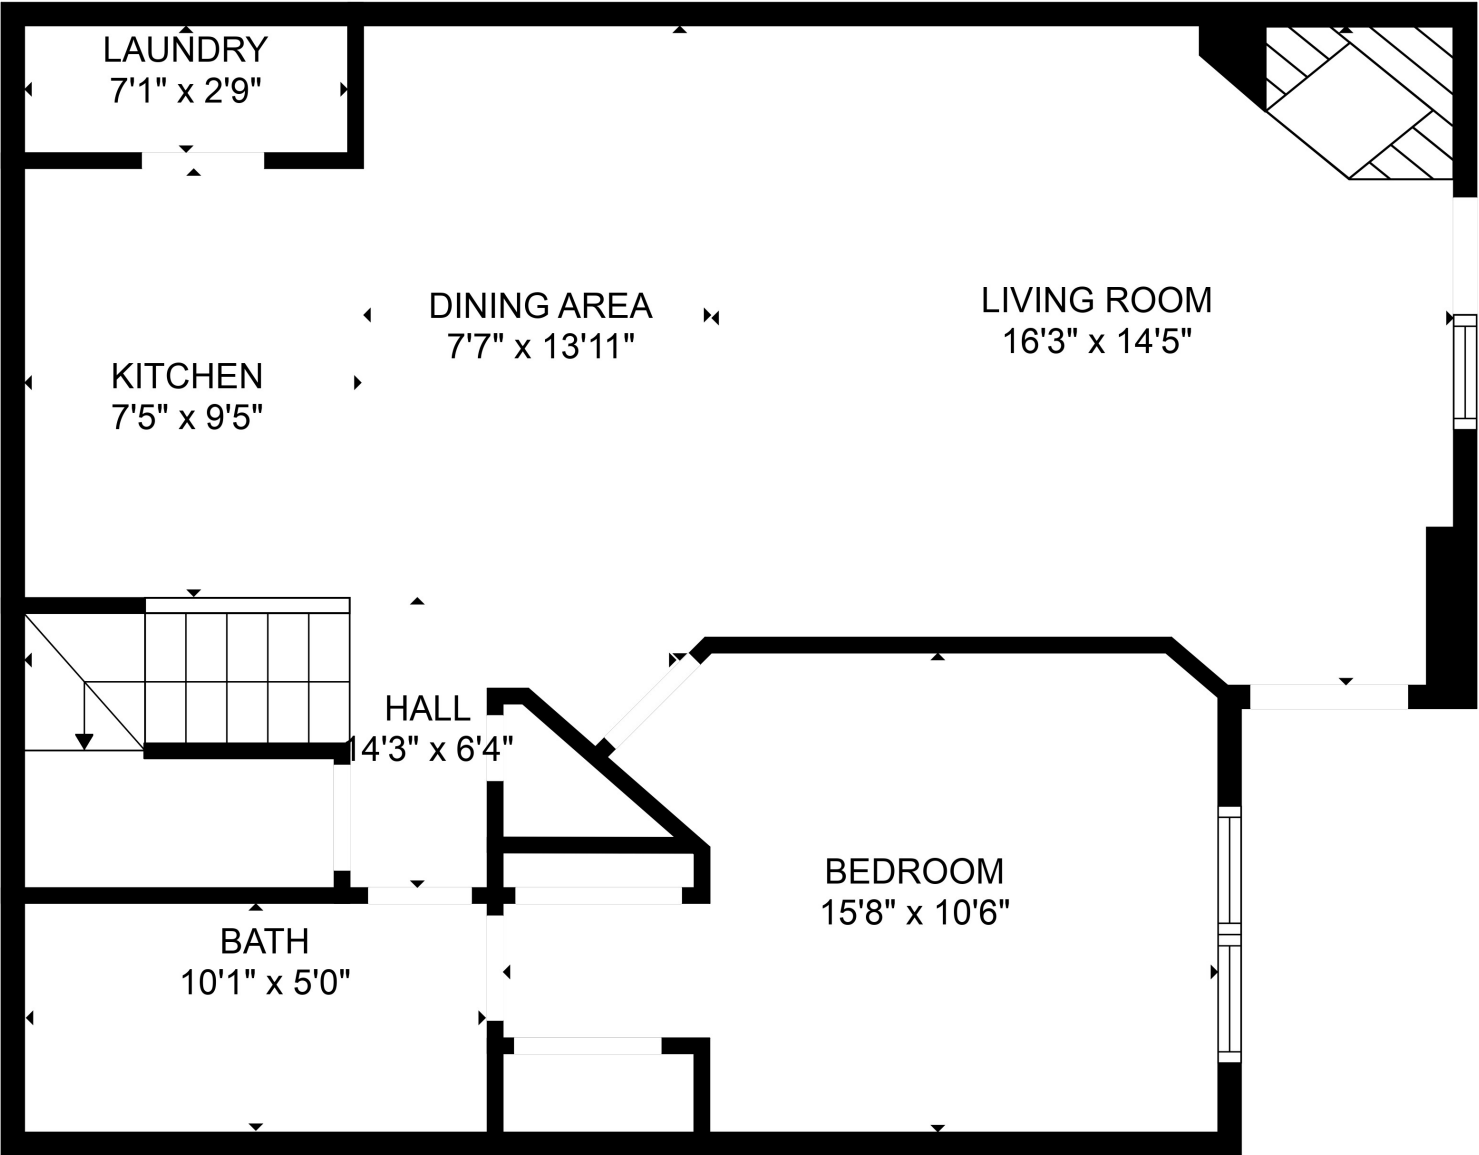

Total scanned area: 1262 sq. ft