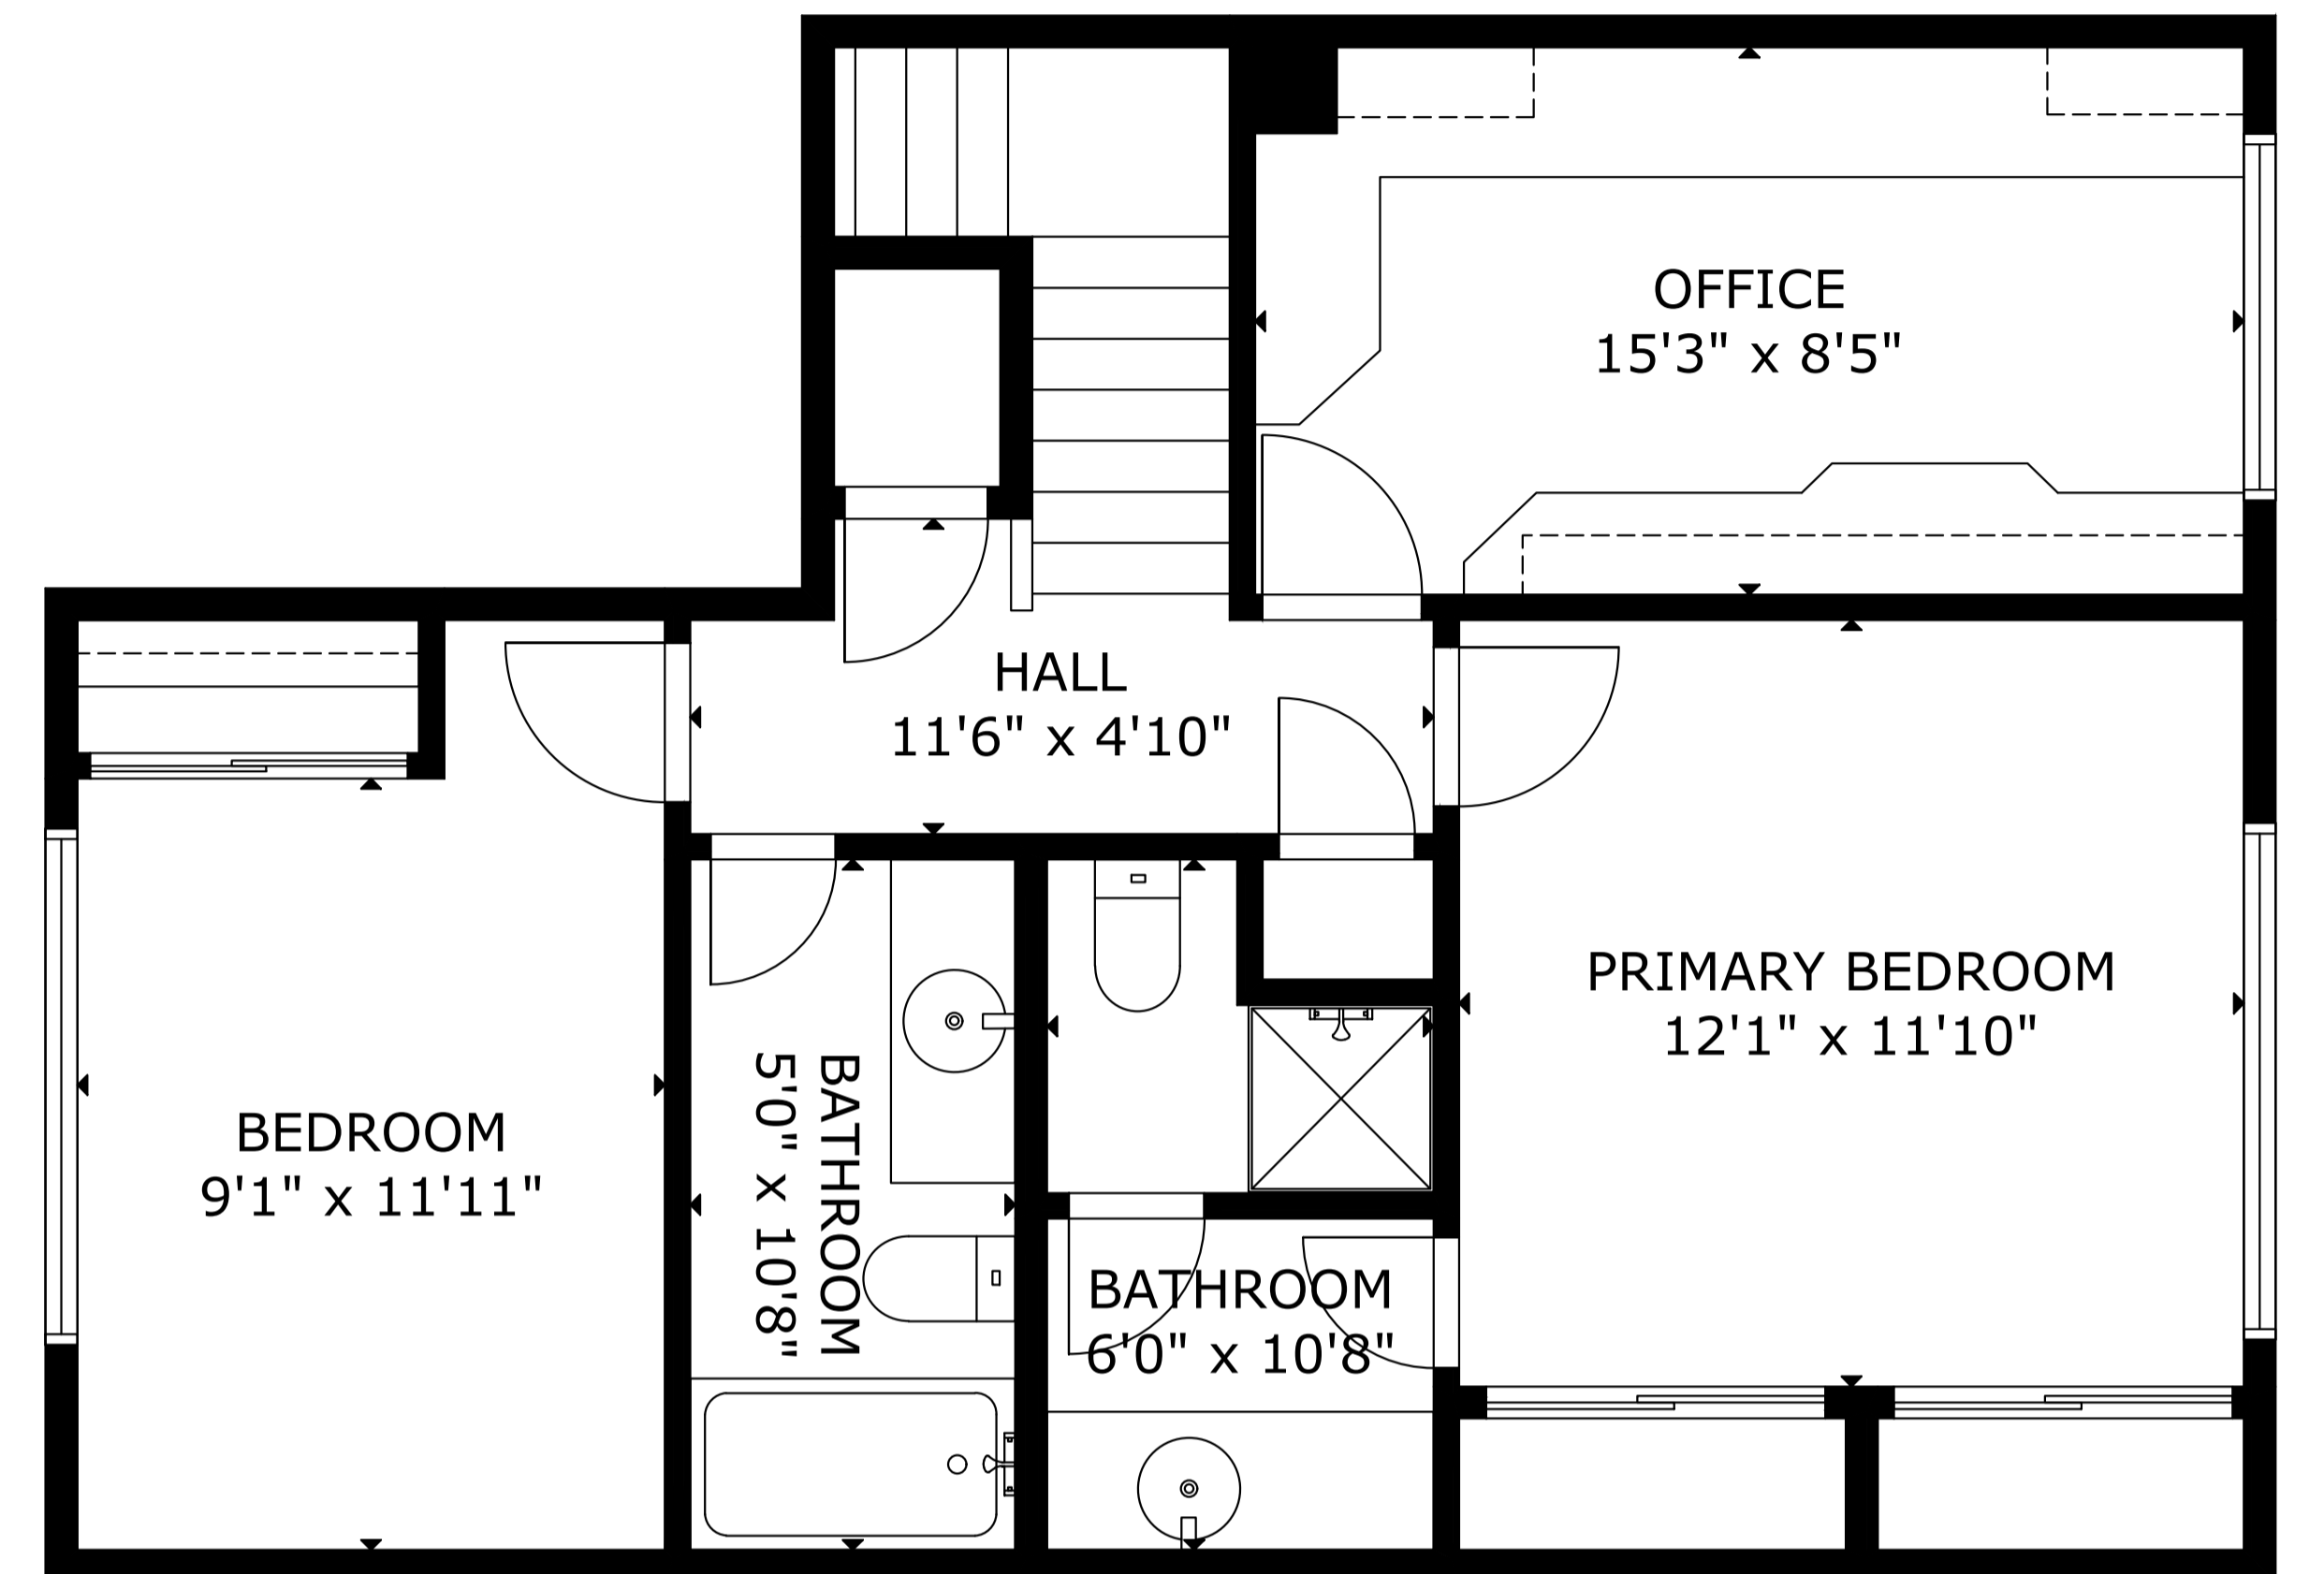

FLOOR 1

FLOOR 2

GROSS INTERNAL AREA
 TOTAL: 1,271 sq ft
 FLOOR 1: 598 sq ft, FLOOR 2: 673 sq ft
 EXCLUDED AREAS: GARAGE: 433 sq ft, PATIO: 312 sq ft, PORCH: 19 sq ft
 SIZE AND DIMENSIONS ARE APPROXIMATE, ACTUAL MAY VARY