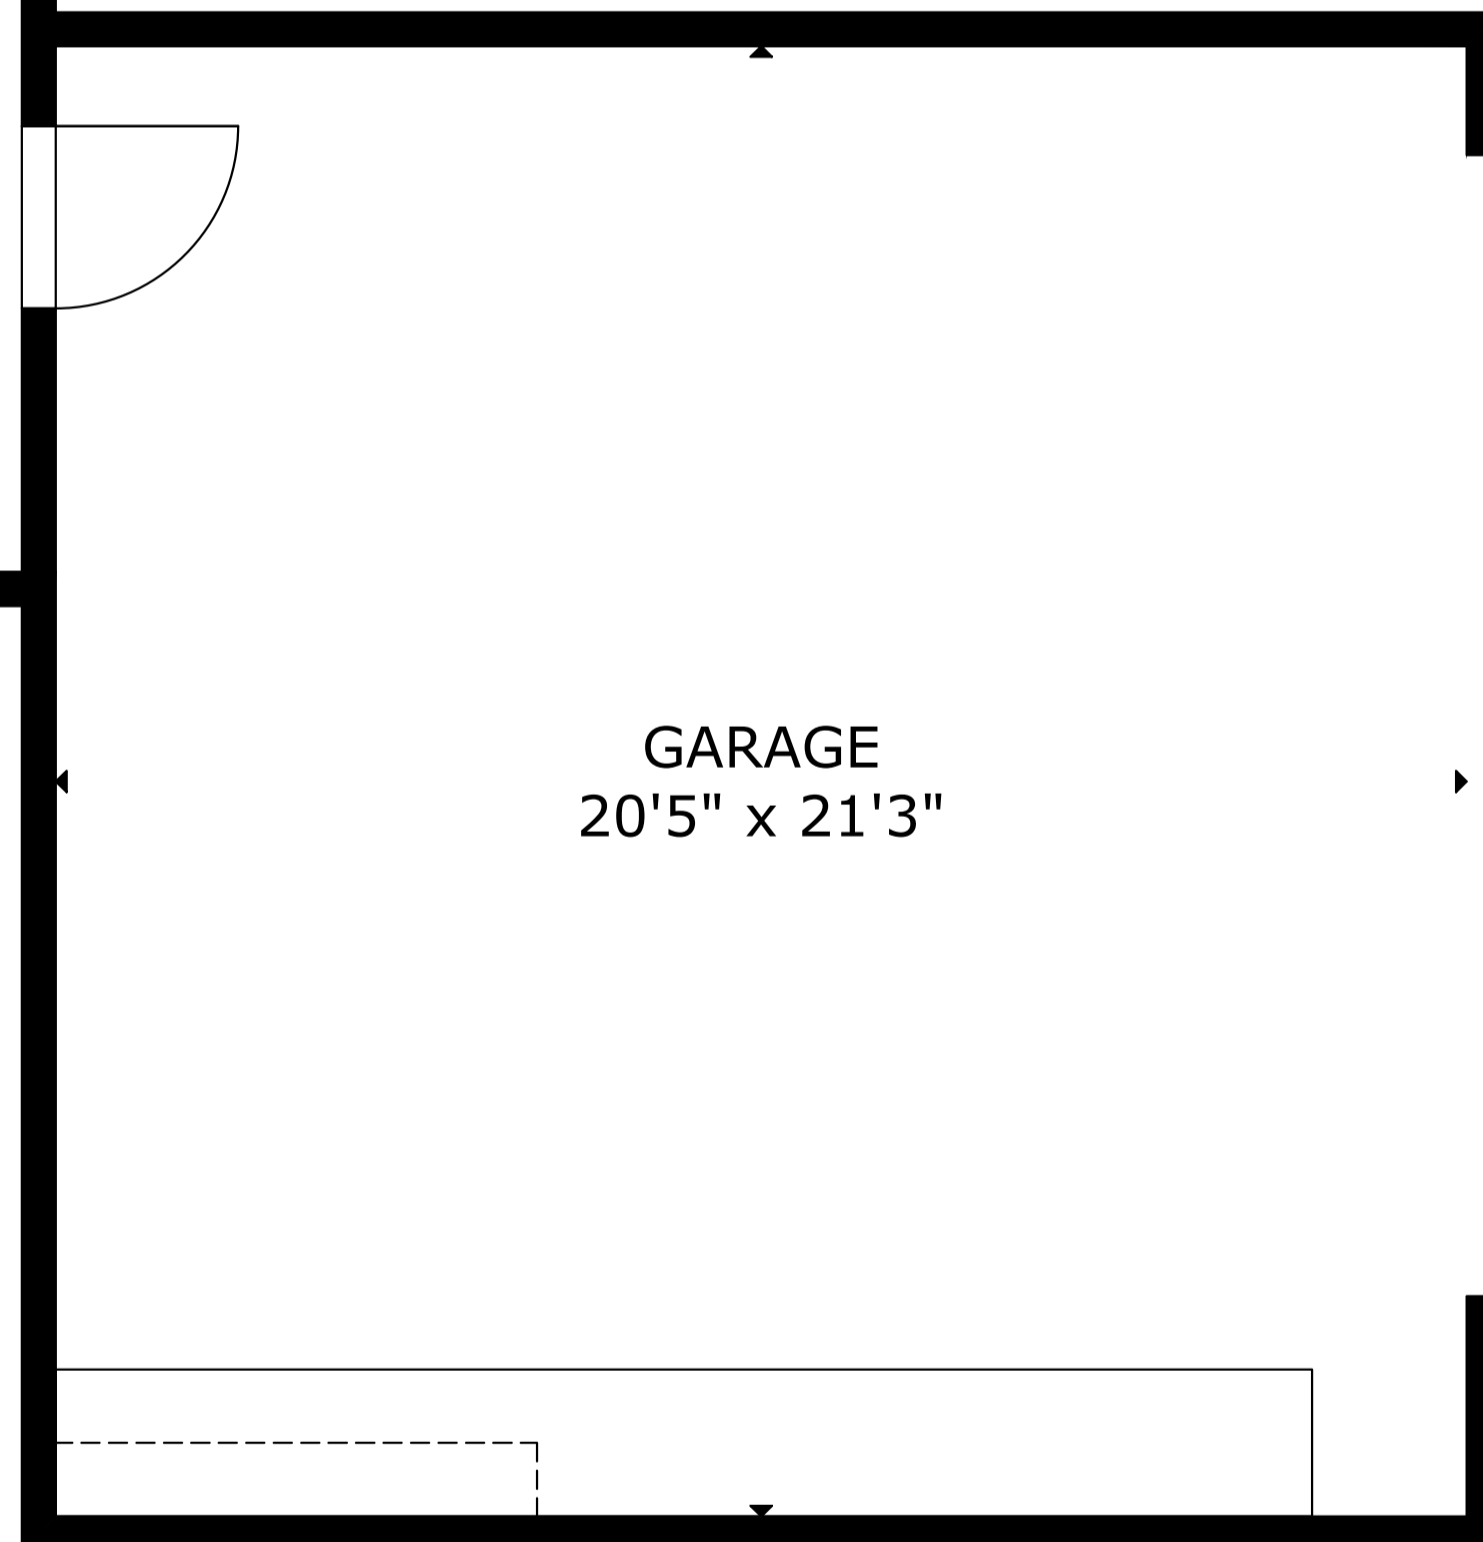

FLOOR 1

FLOOR 2

GROSS INTERNAL AREA
 TOTAL: 1,271 sq ft
 FLOOR 1: 598 sq ft, FLOOR 2: 673 sq ft
 EXCLUDED AREAS: GARAGE: 433 sq ft, PATIO: 312 sq ft, PORCH: 19 sq ft
 SIZE AND DIMENSIONS ARE APPROXIMATE, ACTUAL MAY VARY