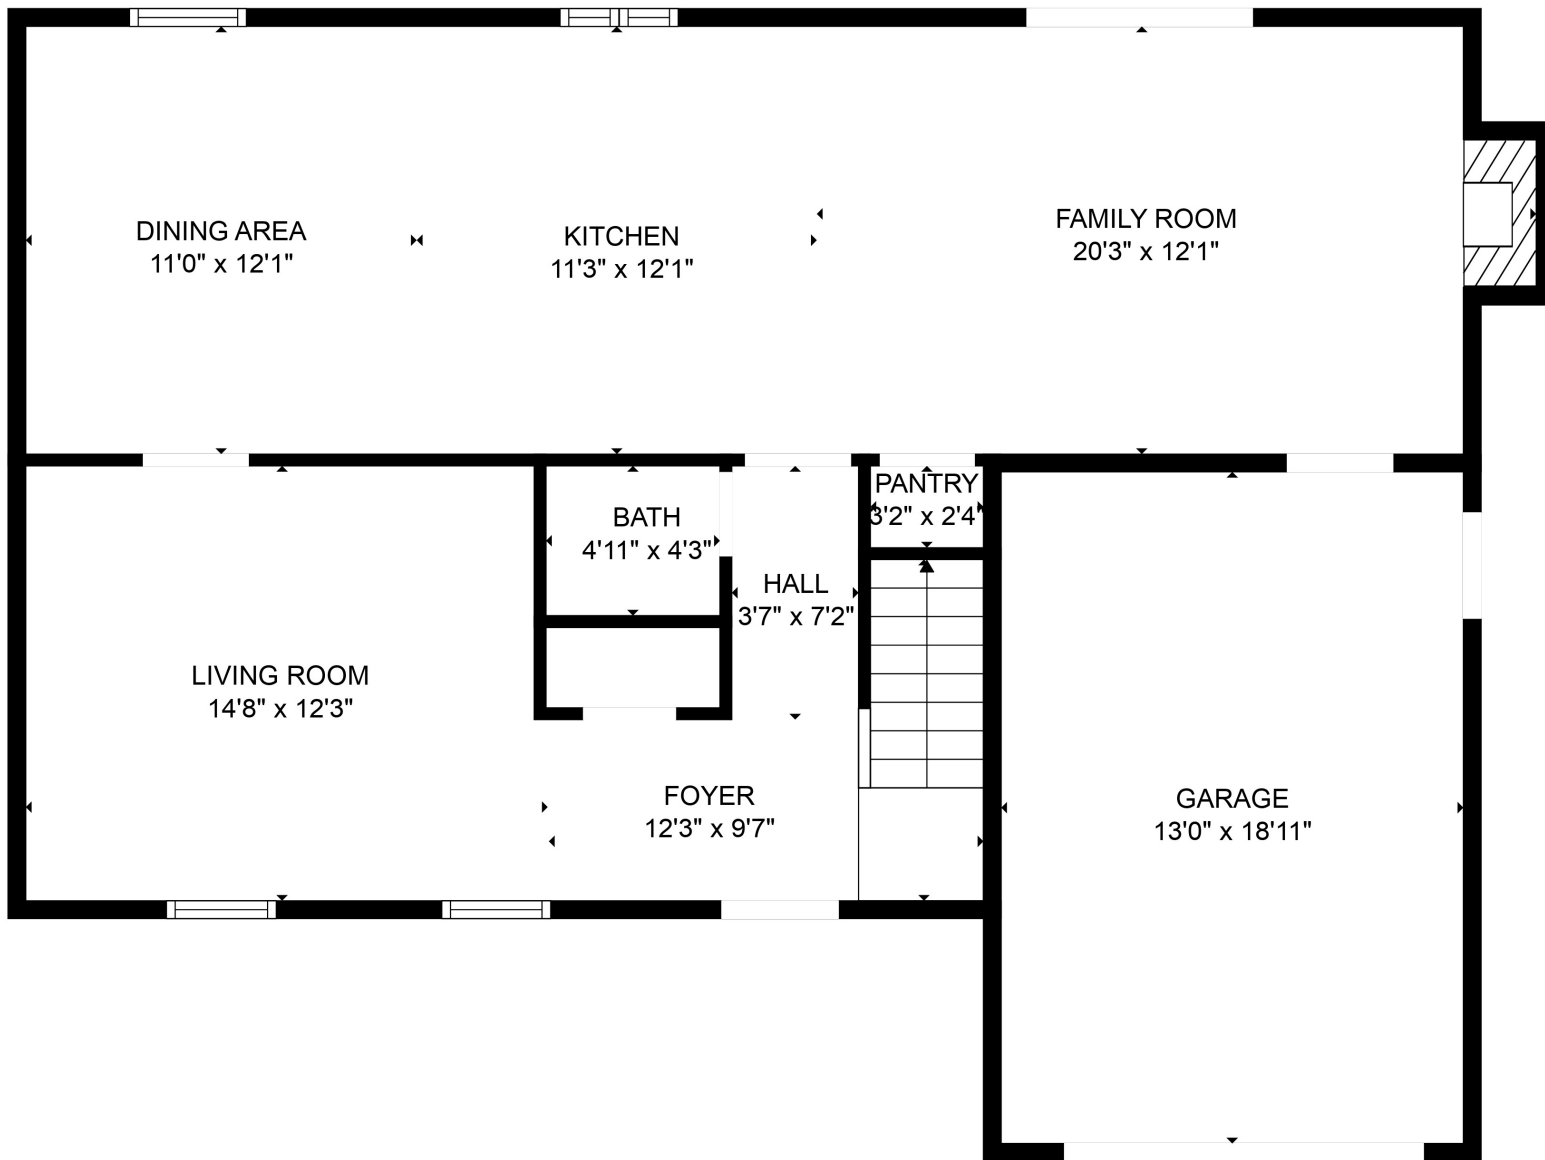

FLOOR 1

FLOOR 2

Total scanned area: 1954 sq. ft

SIZES AND DIMENSIONS ARE APPROXIMATE. ACTUAL MAY VARY.

Total scanned area: 1954 sq. ft

SIZES AND DIMENSIONS ARE APPROXIMATE. ACTUAL MAY VARY.

Total scanned area: 1954 sq. ft

SIZES AND DIMENSIONS ARE APPROXIMATE. ACTUAL MAY VARY.