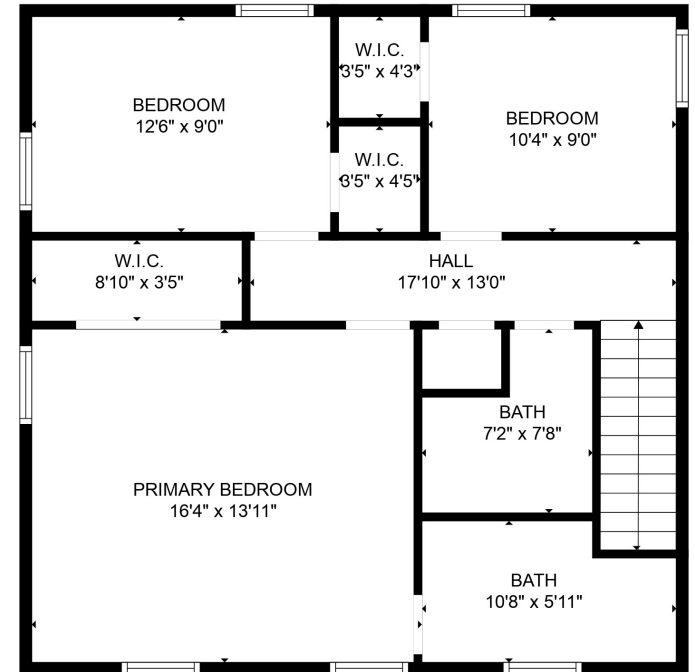

FLOOR 1

FLOOR 2

Total scanned area: 1954 sq. ft

SIZES AND DIMENSIONS ARE APPROXIMATE. ACTUAL MAY VARY.

Total scanned area: 1954 sq. ft

SIZES AND DIMENSIONS ARE APPROXIMATE. ACTUAL MAY VARY.

Total scanned area: 1954 sq. ft

SIZES AND DIMENSIONS ARE APPROXIMATE. ACTUAL MAY VARY.