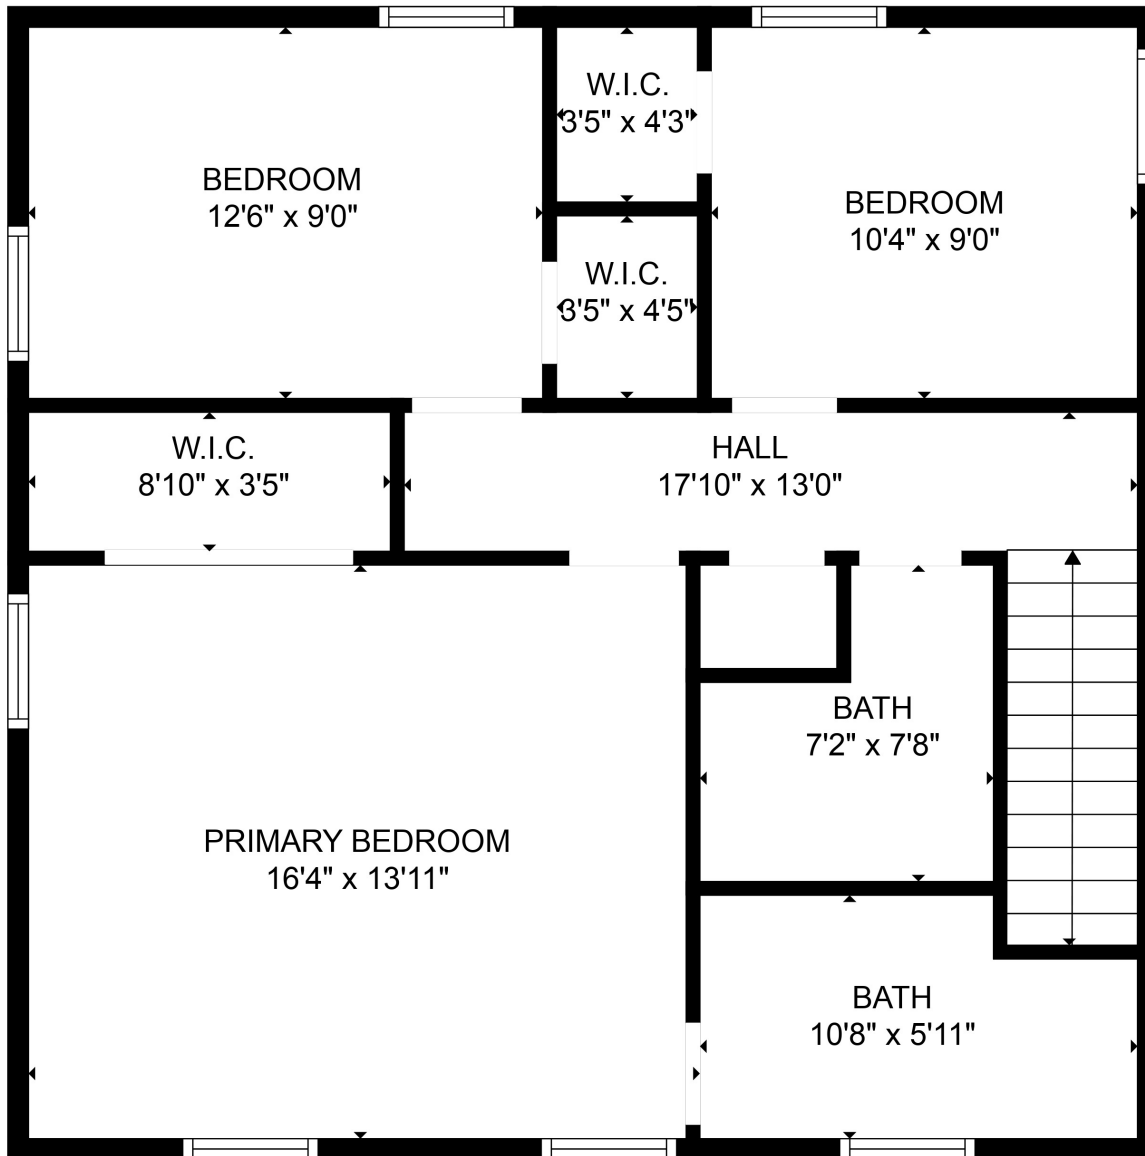

FLOOR 1

FLOOR 2

Total scanned area: 1954 sq. ft

SIZES AND DIMENSIONS ARE APPROXIMATE. ACTUAL MAY VARY.

Total scanned area: 1954 sq. ft

SIZES AND DIMENSIONS ARE APPROXIMATE. ACTUAL MAY VARY.

Total scanned area: 1954 sq. ft

SIZES AND DIMENSIONS ARE APPROXIMATE. ACTUAL MAY VARY.