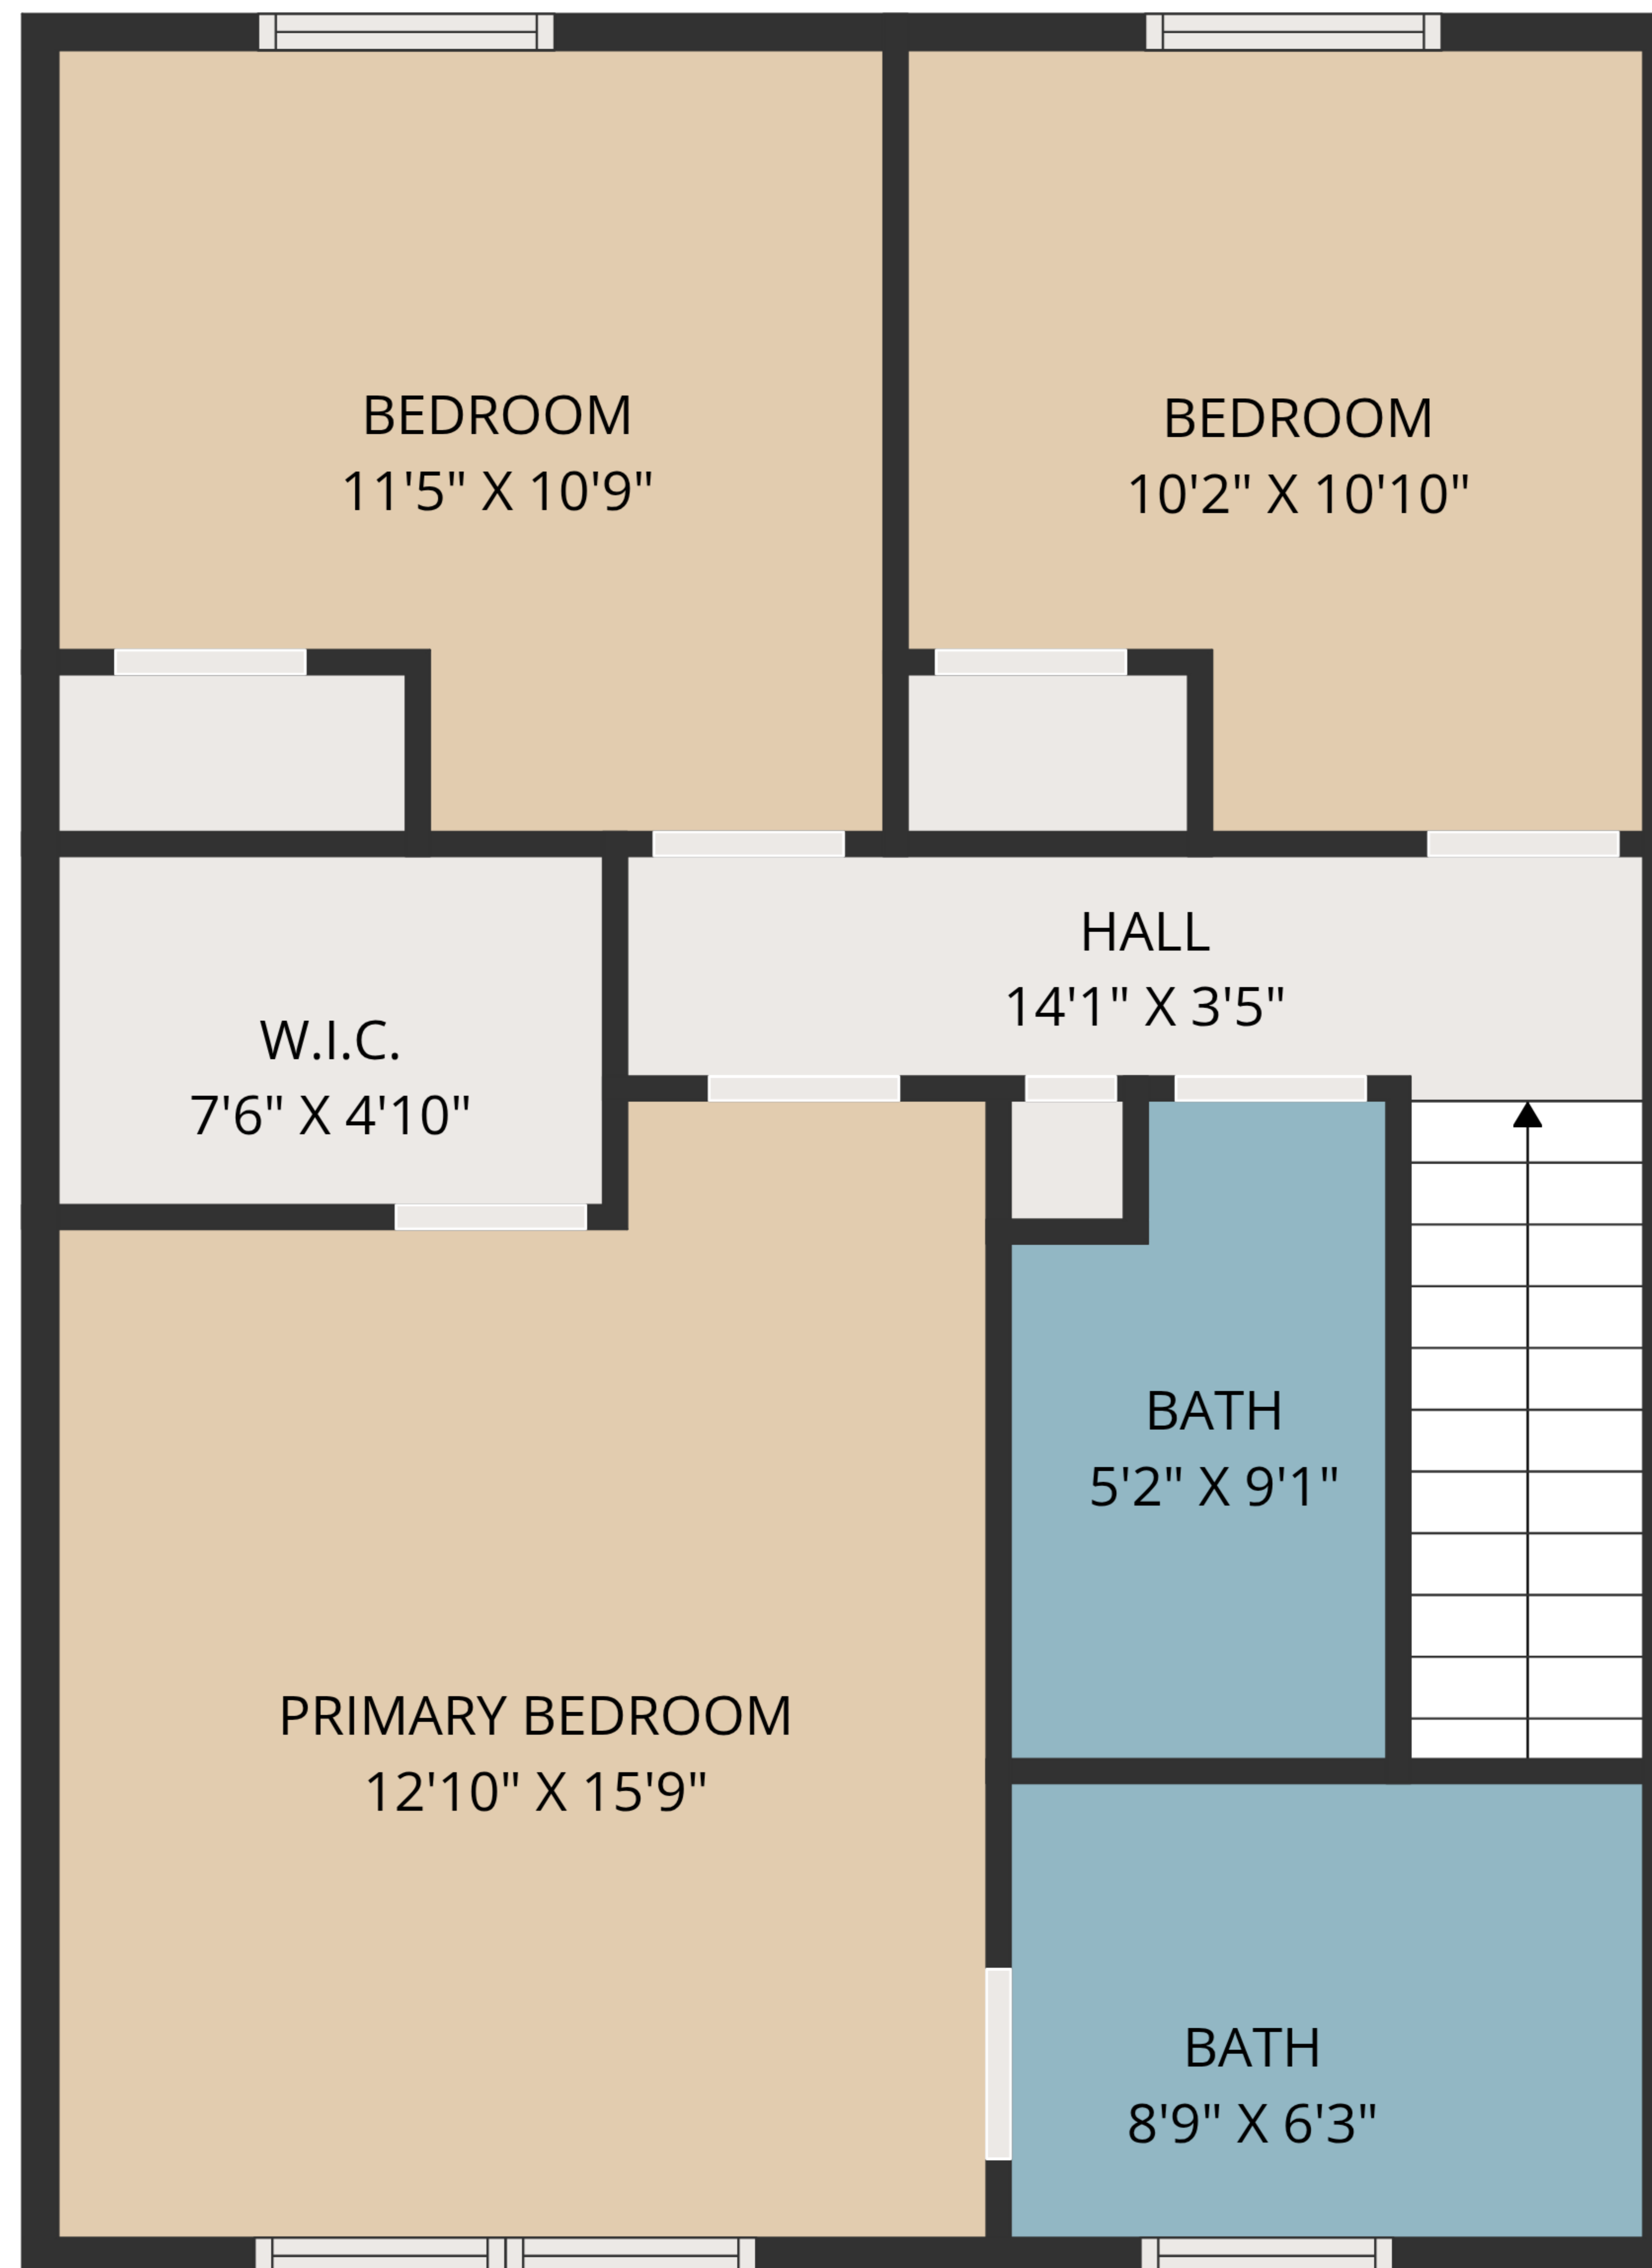

TOTAL: 1308 sq. ft

Basement: 0 sq. ft, 1st floor: 644 sq. ft, 2nd floor: 664 sq. ft
EXCLUDED AREAS: BASEMENT: 538 sq. ft, WALLS: 110 sq. ft

MEASUREMENTS ARE DEEMED HIGHLY RELIABLE BUT NOT GUARANTEED.

TOTAL: 1308 sq. ft

Basement: 0 sq. ft, 1st floor: 644 sq. ft, 2nd floor: 664 sq. ft
EXCLUDED AREAS: BASEMENT: 538 sq. ft, WALLS: 110 sq. ft

MEASUREMENTS ARE DEEMED HIGHLY RELIABLE BUT NOT GUARANTEED.

TOTAL: 1308 sq. ft

Basement: 0 sq. ft, 1st floor: 644 sq. ft, 2nd floor: 664 sq. ft
EXCLUDED AREAS: BASEMENT: 538 sq. ft, WALLS: 110 sq. ft

MEASUREMENTS ARE DEEMED HIGHLY RELIABLE BUT NOT GUARANTEED.

BASEMENT

1ST FLOOR

2ND FLOOR

TOTAL: 1308 sq. ft

Basement: 0 sq. ft, 1st floor: 644 sq. ft, 2nd floor: 664 sq. ft
 EXCLUDED AREAS: BASEMENT: 538 sq. ft, WALLS: 110 sq. ft