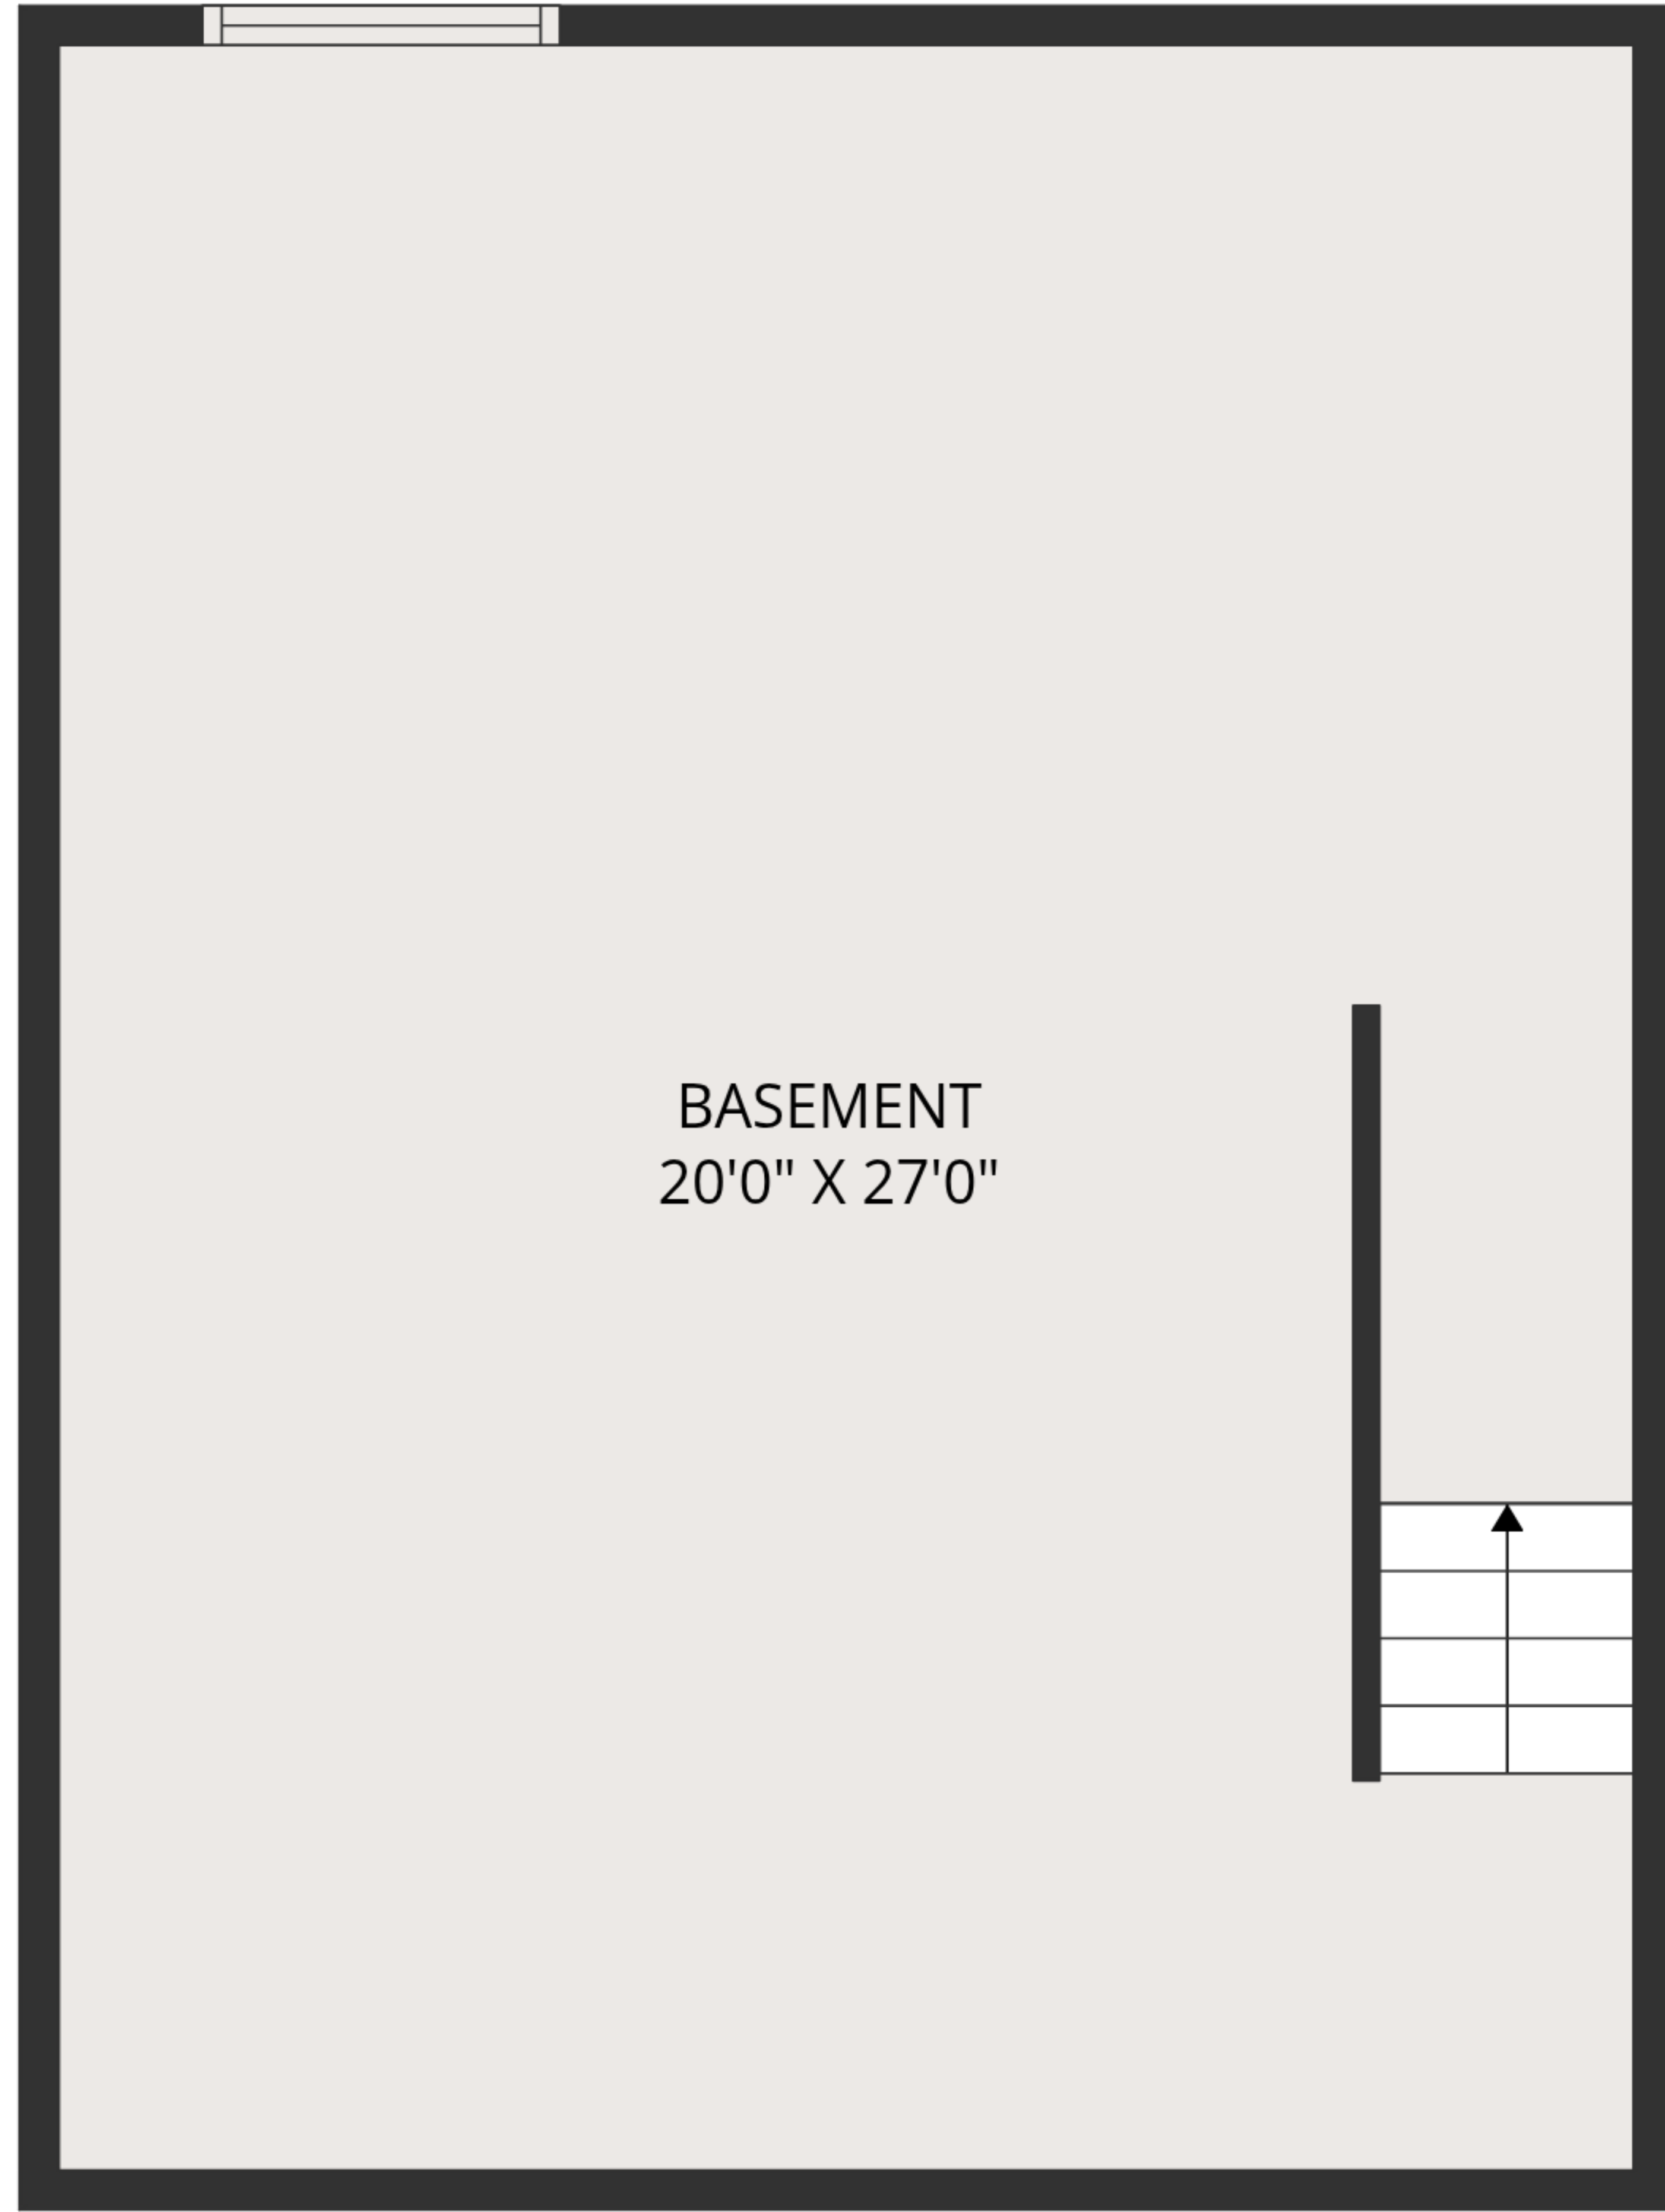

TOTAL: 1308 sq. ft

Basement: 0 sq. ft, 1st floor: 644 sq. ft, 2nd floor: 664 sq. ft
EXCLUDED AREAS: BASEMENT: 538 sq. ft, WALLS: 110 sq. ft

MEASUREMENTS ARE DEEMED HIGHLY RELIABLE BUT NOT GUARANTEED.

TOTAL: 1308 sq. ft

Basement: 0 sq. ft, 1st floor: 644 sq. ft, 2nd floor: 664 sq. ft
EXCLUDED AREAS: BASEMENT: 538 sq. ft, WALLS: 110 sq. ft

MEASUREMENTS ARE DEEMED HIGHLY RELIABLE BUT NOT GUARANTEED.

TOTAL: 1308 sq. ft

Basement: 0 sq. ft, 1st floor: 644 sq. ft, 2nd floor: 664 sq. ft
EXCLUDED AREAS: BASEMENT: 538 sq. ft, WALLS: 110 sq. ft

MEASUREMENTS ARE DEEMED HIGHLY RELIABLE BUT NOT GUARANTEED.

BASEMENT

1ST FLOOR

2ND FLOOR

TOTAL: 1308 sq. ft

Basement: 0 sq. ft, 1st floor: 644 sq. ft, 2nd floor: 664 sq. ft
 EXCLUDED AREAS: BASEMENT: 538 sq. ft, WALLS: 110 sq. ft