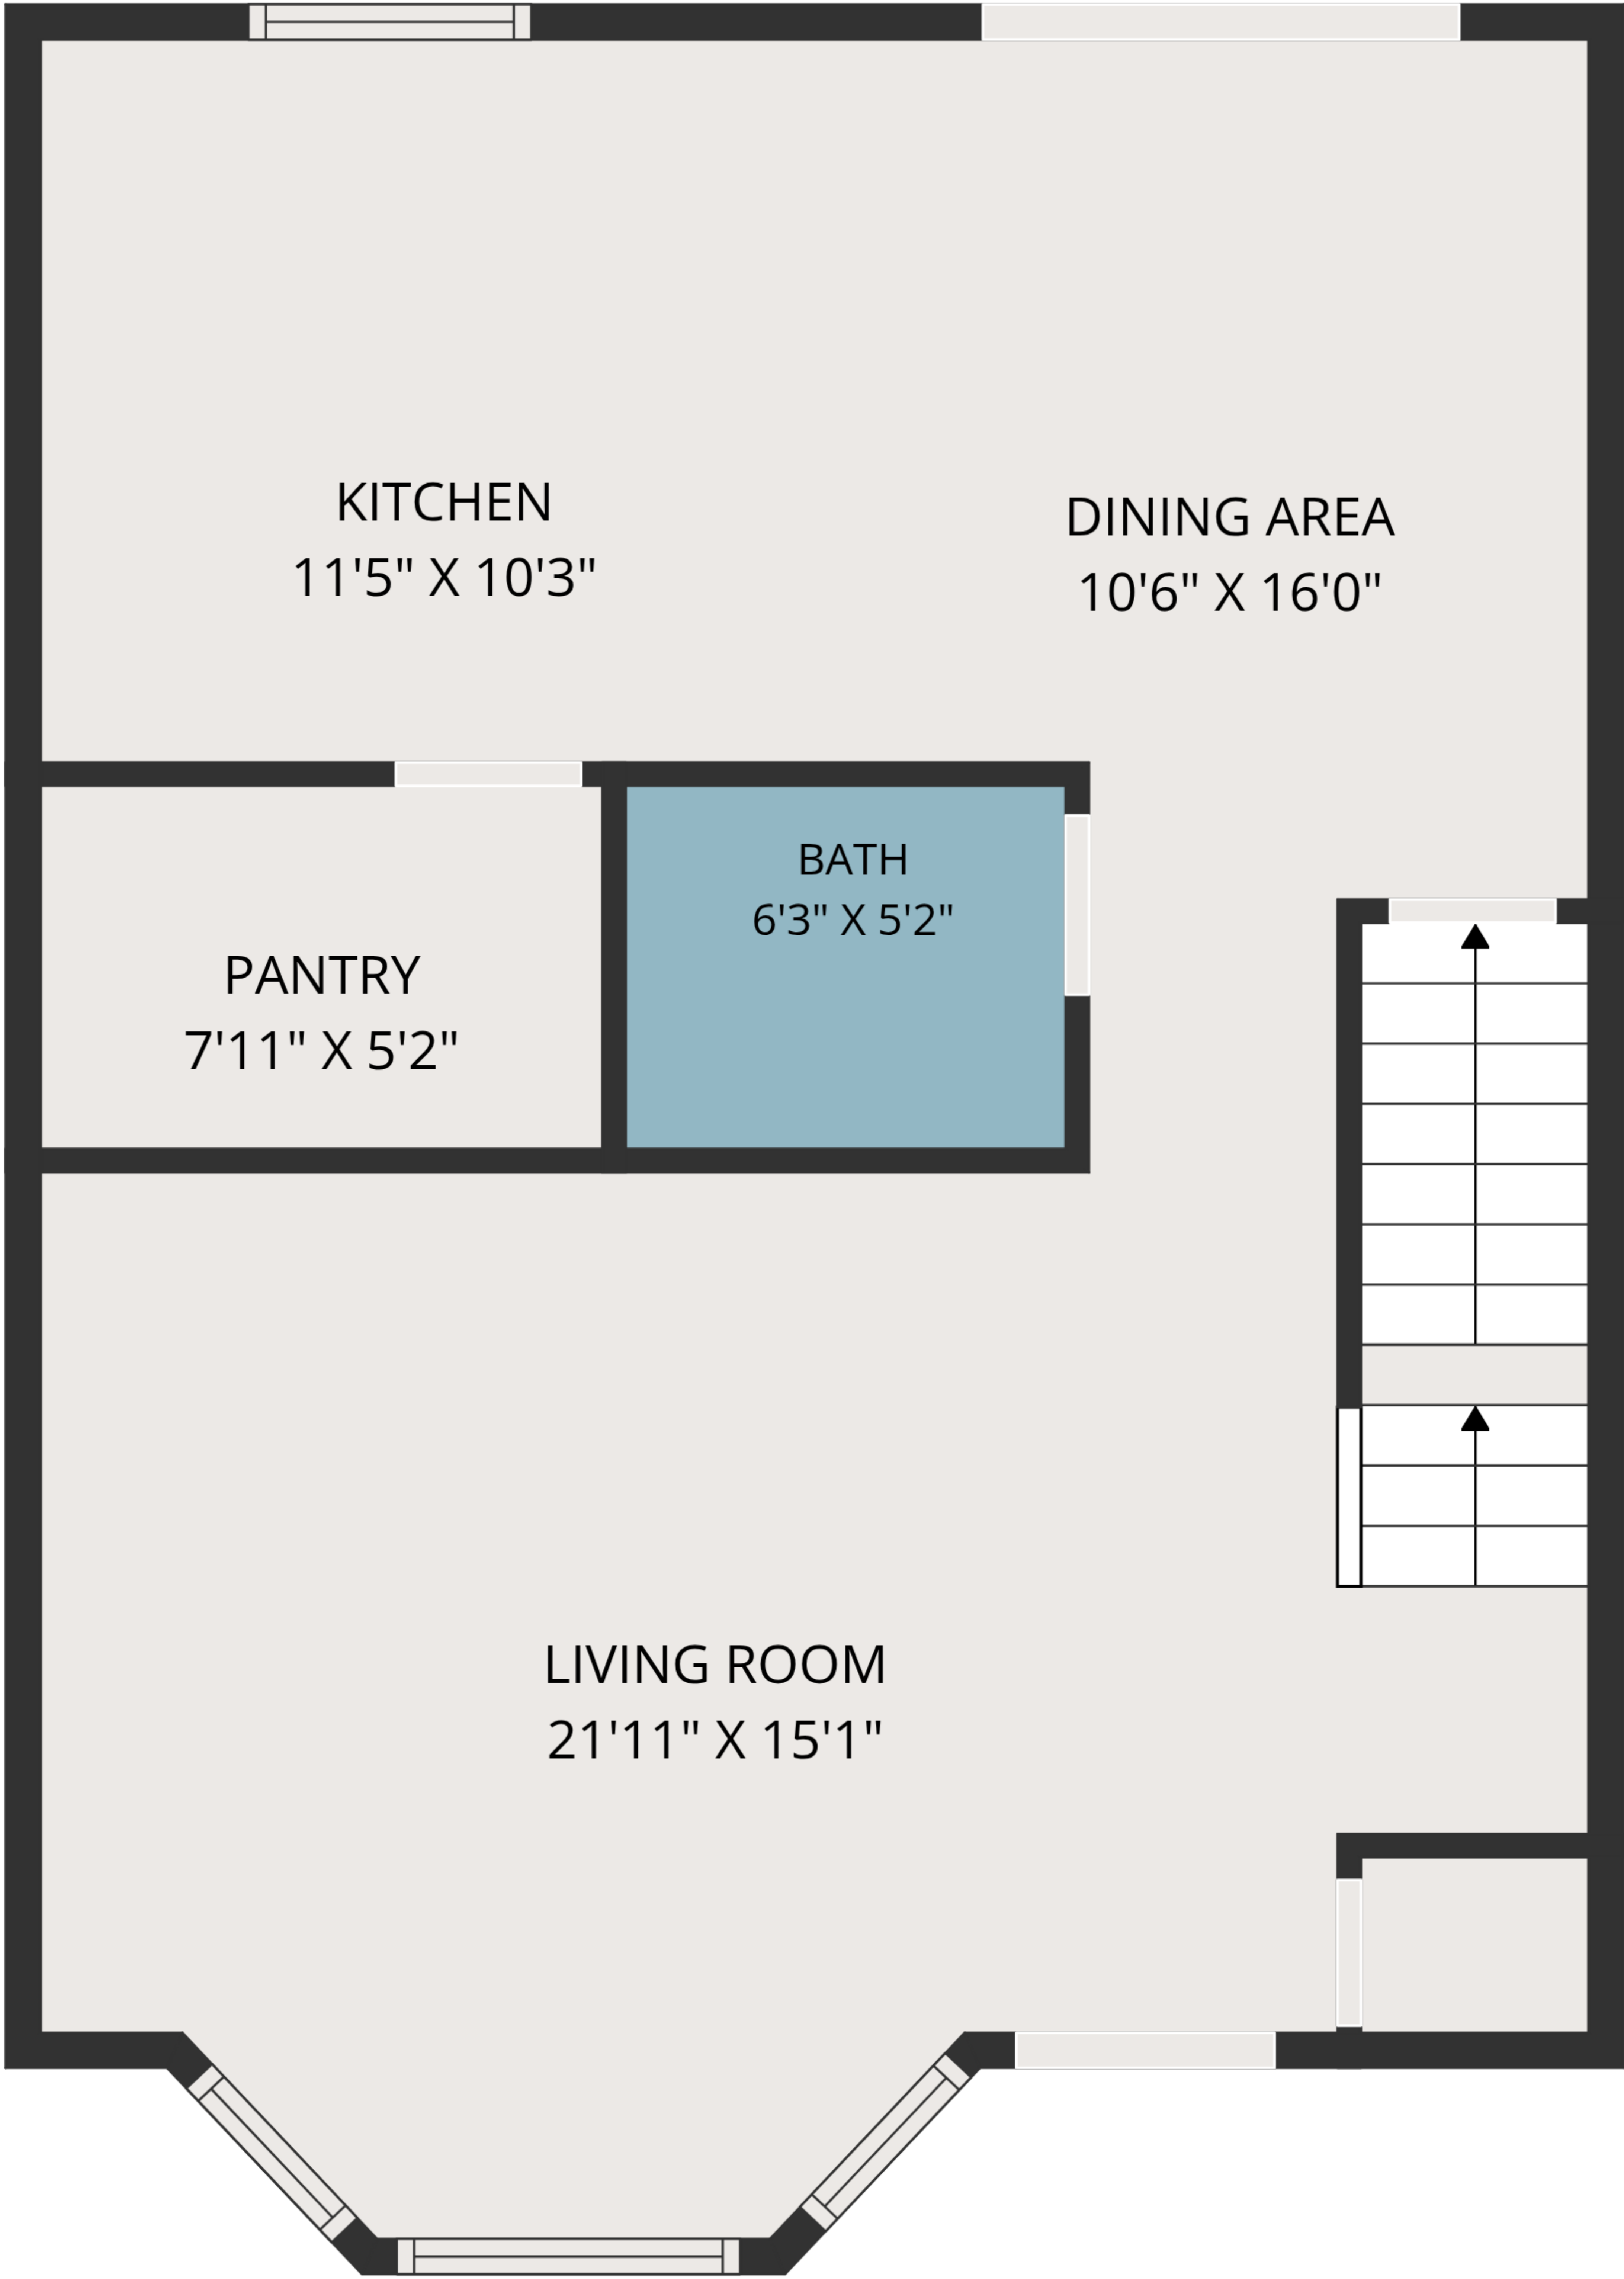

TOTAL: 1308 sq. ft

Basement: 0 sq. ft, 1st floor: 644 sq. ft, 2nd floor: 664 sq. ft
EXCLUDED AREAS: BASEMENT: 538 sq. ft, WALLS: 110 sq. ft

MEASUREMENTS ARE DEEMED HIGHLY RELIABLE BUT NOT GUARANTEED.

TOTAL: 1308 sq. ft

Basement: 0 sq. ft, 1st floor: 644 sq. ft, 2nd floor: 664 sq. ft
EXCLUDED AREAS: BASEMENT: 538 sq. ft, WALLS: 110 sq. ft

MEASUREMENTS ARE DEEMED HIGHLY RELIABLE BUT NOT GUARANTEED.

TOTAL: 1308 sq. ft

Basement: 0 sq. ft, 1st floor: 644 sq. ft, 2nd floor: 664 sq. ft
EXCLUDED AREAS: BASEMENT: 538 sq. ft, WALLS: 110 sq. ft

MEASUREMENTS ARE DEEMED HIGHLY RELIABLE BUT NOT GUARANTEED.

BASEMENT

1ST FLOOR

2ND FLOOR

TOTAL: 1308 sq. ft

Basement: 0 sq. ft, 1st floor: 644 sq. ft, 2nd floor: 664 sq. ft
 EXCLUDED AREAS: BASEMENT: 538 sq. ft, WALLS: 110 sq. ft