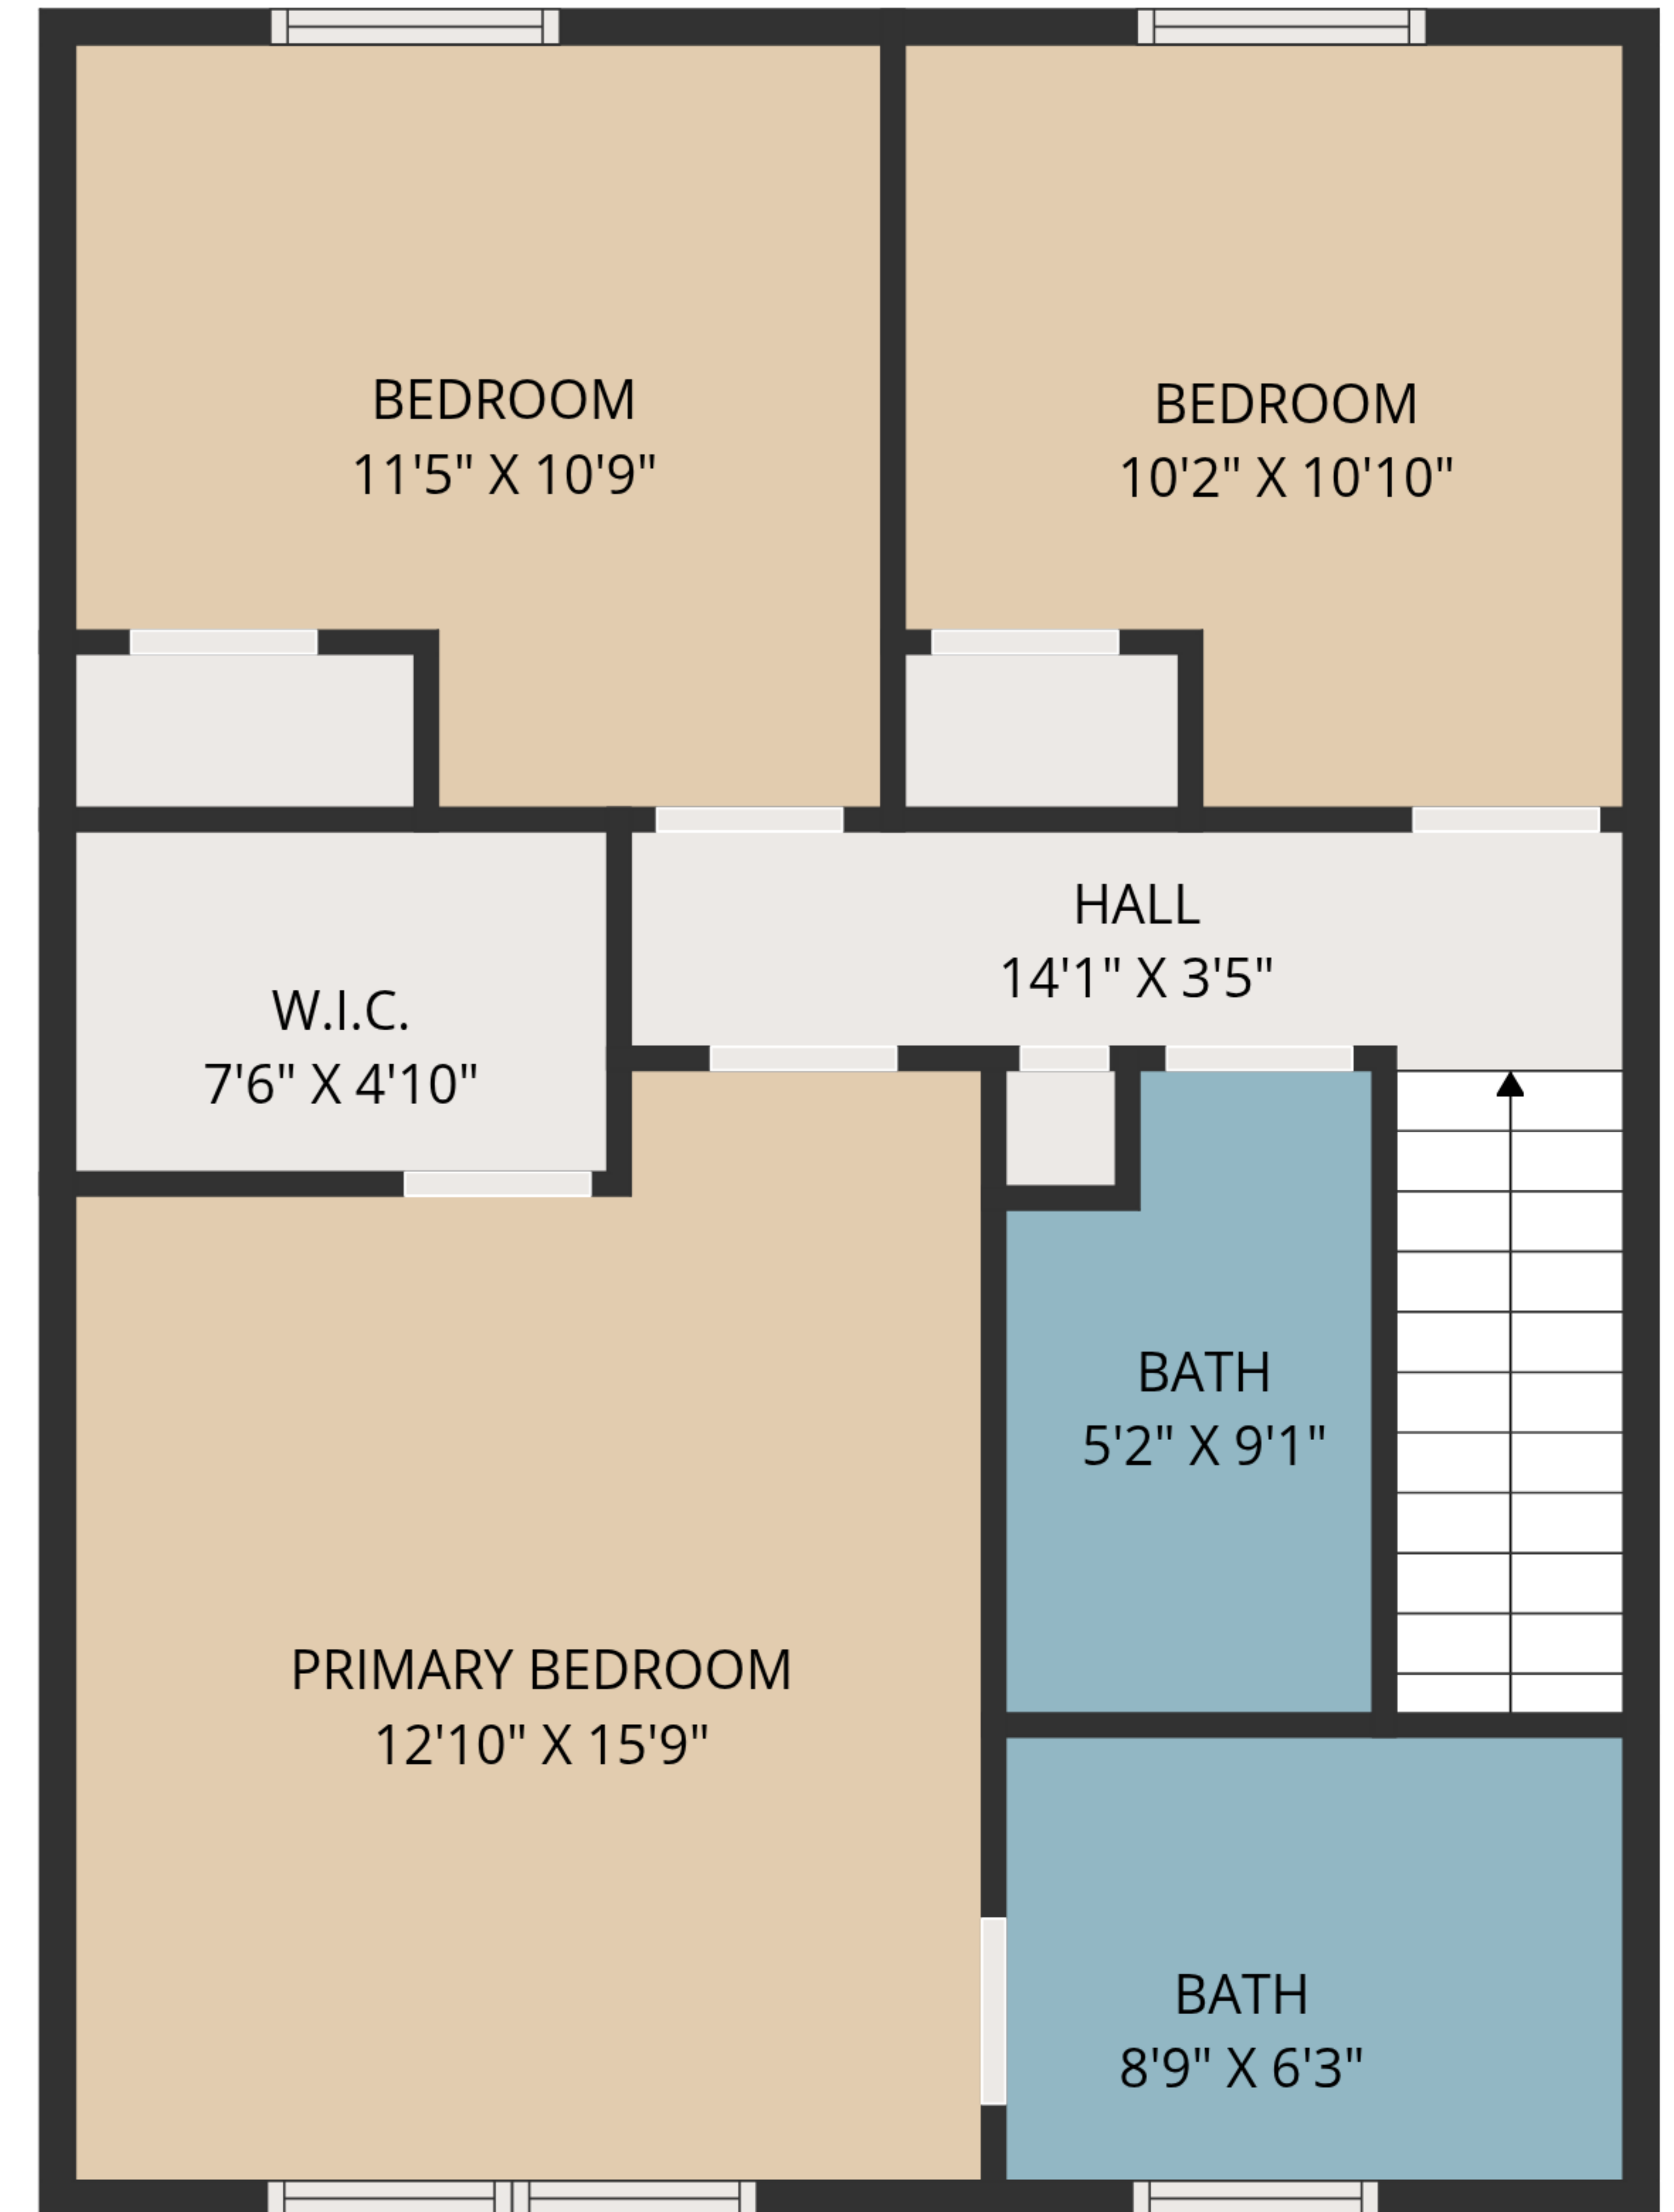

TOTAL: 1308 sq. ft

Basement: 0 sq. ft, 1st floor: 644 sq. ft, 2nd floor: 664 sq. ft
EXCLUDED AREAS: BASEMENT: 538 sq. ft, WALLS: 110 sq. ft

MEASUREMENTS ARE DEEMED HIGHLY RELIABLE BUT NOT GUARANTEED.

TOTAL: 1308 sq. ft

Basement: 0 sq. ft, 1st floor: 644 sq. ft, 2nd floor: 664 sq. ft
EXCLUDED AREAS: BASEMENT: 538 sq. ft, WALLS: 110 sq. ft

MEASUREMENTS ARE DEEMED HIGHLY RELIABLE BUT NOT GUARANTEED.

TOTAL: 1308 sq. ft

Basement: 0 sq. ft, 1st floor: 644 sq. ft, 2nd floor: 664 sq. ft
EXCLUDED AREAS: BASEMENT: 538 sq. ft, WALLS: 110 sq. ft

MEASUREMENTS ARE DEEMED HIGHLY RELIABLE BUT NOT GUARANTEED.

BASEMENT

1ST FLOOR

2ND FLOOR

TOTAL: 1308 sq. ft

Basement: 0 sq. ft, 1st floor: 644 sq. ft, 2nd floor: 664 sq. ft
 EXCLUDED AREAS: BASEMENT: 538 sq. ft, WALLS: 110 sq. ft