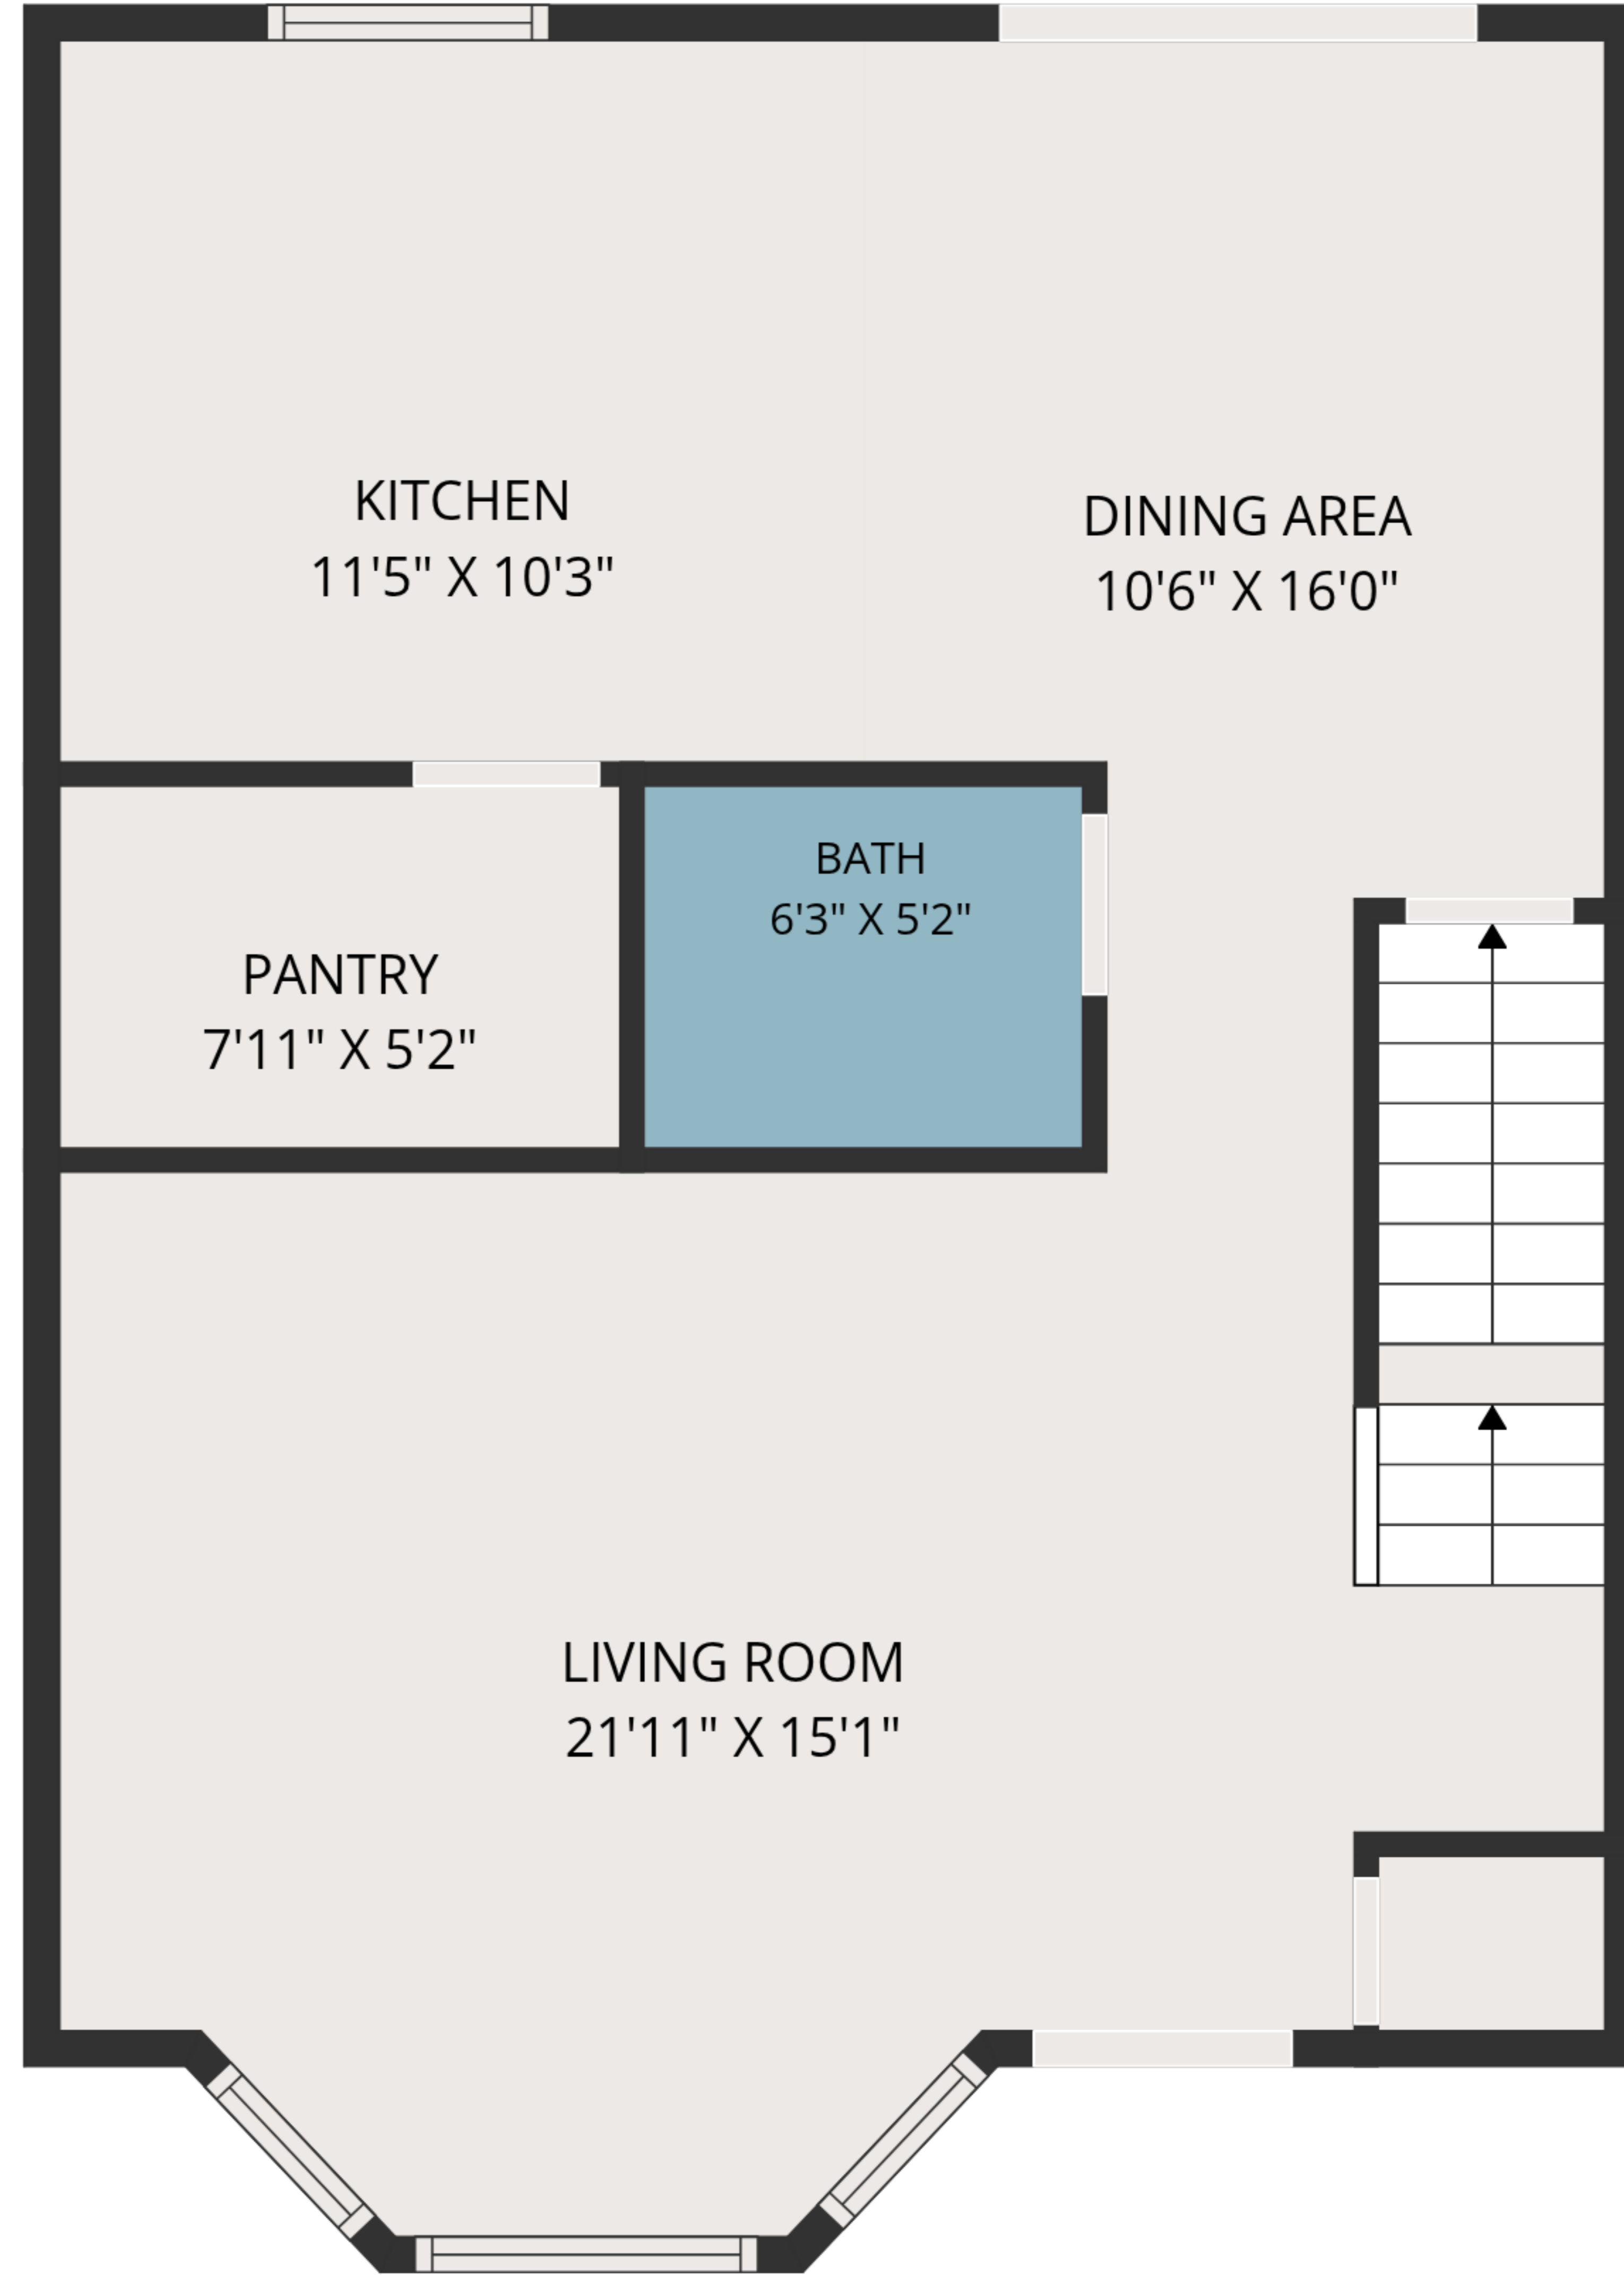

TOTAL: 1308 sq. ft

Basement: 0 sq. ft, 1st floor: 644 sq. ft, 2nd floor: 664 sq. ft
EXCLUDED AREAS: BASEMENT: 538 sq. ft, WALLS: 110 sq. ft

MEASUREMENTS ARE DEEMED HIGHLY RELIABLE BUT NOT GUARANTEED.

TOTAL: 1308 sq. ft

Basement: 0 sq. ft, 1st floor: 644 sq. ft, 2nd floor: 664 sq. ft
EXCLUDED AREAS: BASEMENT: 538 sq. ft, WALLS: 110 sq. ft

MEASUREMENTS ARE DEEMED HIGHLY RELIABLE BUT NOT GUARANTEED.

TOTAL: 1308 sq. ft

Basement: 0 sq. ft, 1st floor: 644 sq. ft, 2nd floor: 664 sq. ft
EXCLUDED AREAS: BASEMENT: 538 sq. ft, WALLS: 110 sq. ft

MEASUREMENTS ARE DEEMED HIGHLY RELIABLE BUT NOT GUARANTEED.

BASEMENT

1ST FLOOR

2ND FLOOR

TOTAL: 1308 sq. ft

Basement: 0 sq. ft, 1st floor: 644 sq. ft, 2nd floor: 664 sq. ft
 EXCLUDED AREAS: BASEMENT: 538 sq. ft, WALLS: 110 sq. ft