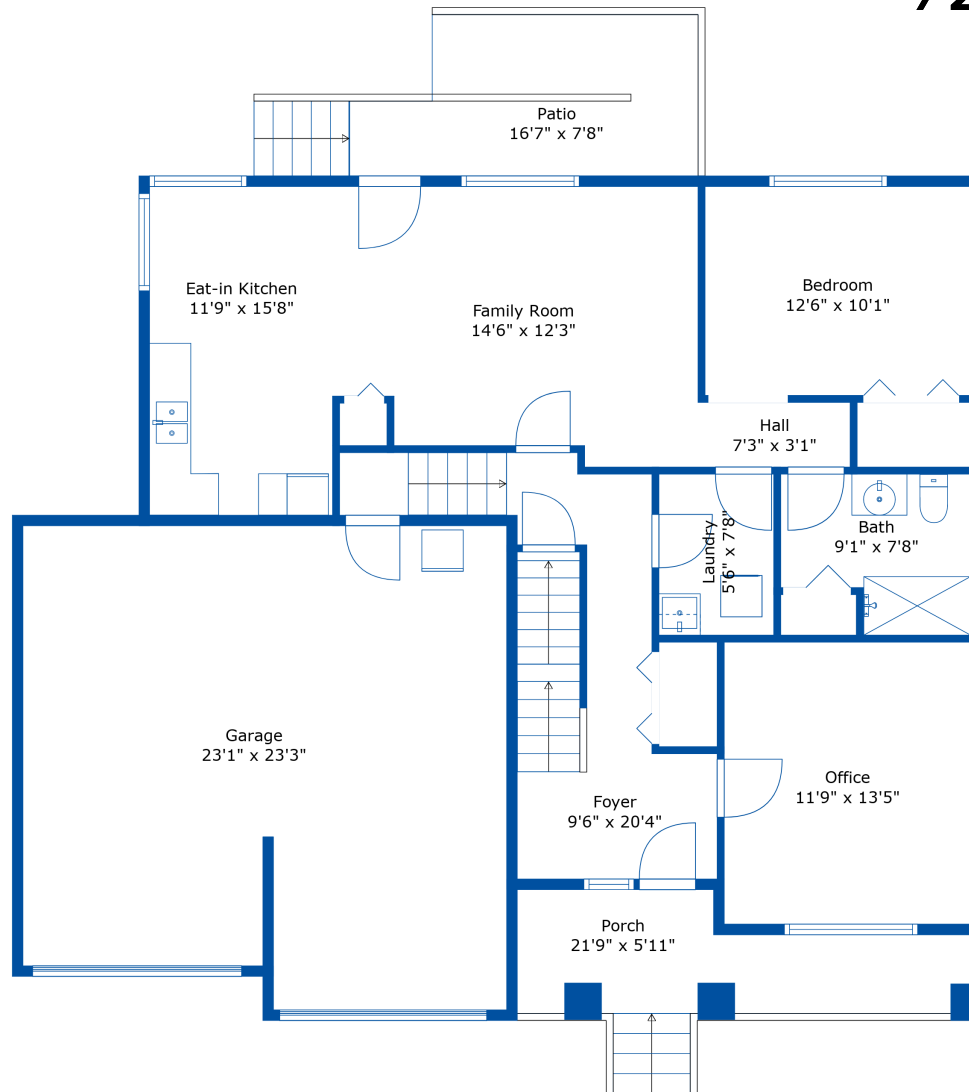

7299 Prasmount Pl

Taylor Roth
6047982174
taylorroth@shaw.ca

Estimated Areas:

Below Main: 1087 sq. ft
Main Floor: 1387 sq. ft
Total: 2474 Sq. Ft

7299 Prasmount Pl

Taylor Roth
6047982174
taylorroth@shaw.ca

Estimated Areas:

Below Main: 1087 sq. ft

Main Floor: 1387 sq. ft

Total: 2474 Sq. Ft

Estimated Areas:

Below Main: 1087 sq. ft

Main Floor: 1387 sq. ft

Total: 2474 Sq. Ft