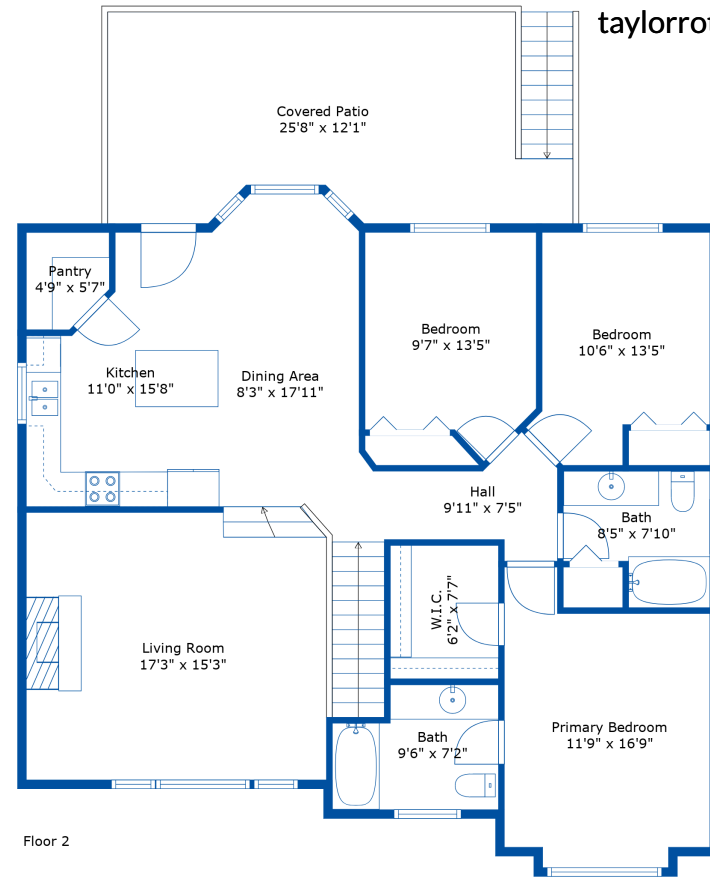

7299 Prasmount Pl

Taylor Roth
6047982174
taylorroth@shaw.ca

Estimated Areas:

Below Main: 1087 sq. ft
Main Floor: 1387 sq. ft
Total: 2474 Sq. Ft

7299 Prasmount Pl

Taylor Roth
6047982174
taylorroth@shaw.ca

Estimated Areas:

Below Main: 1087 sq. ft

Main Floor: 1387 sq. ft

Total: 2474 Sq. Ft

Estimated Areas:

Below Main: 1087 sq. ft

Main Floor: 1387 sq. ft

Total: 2474 Sq. Ft