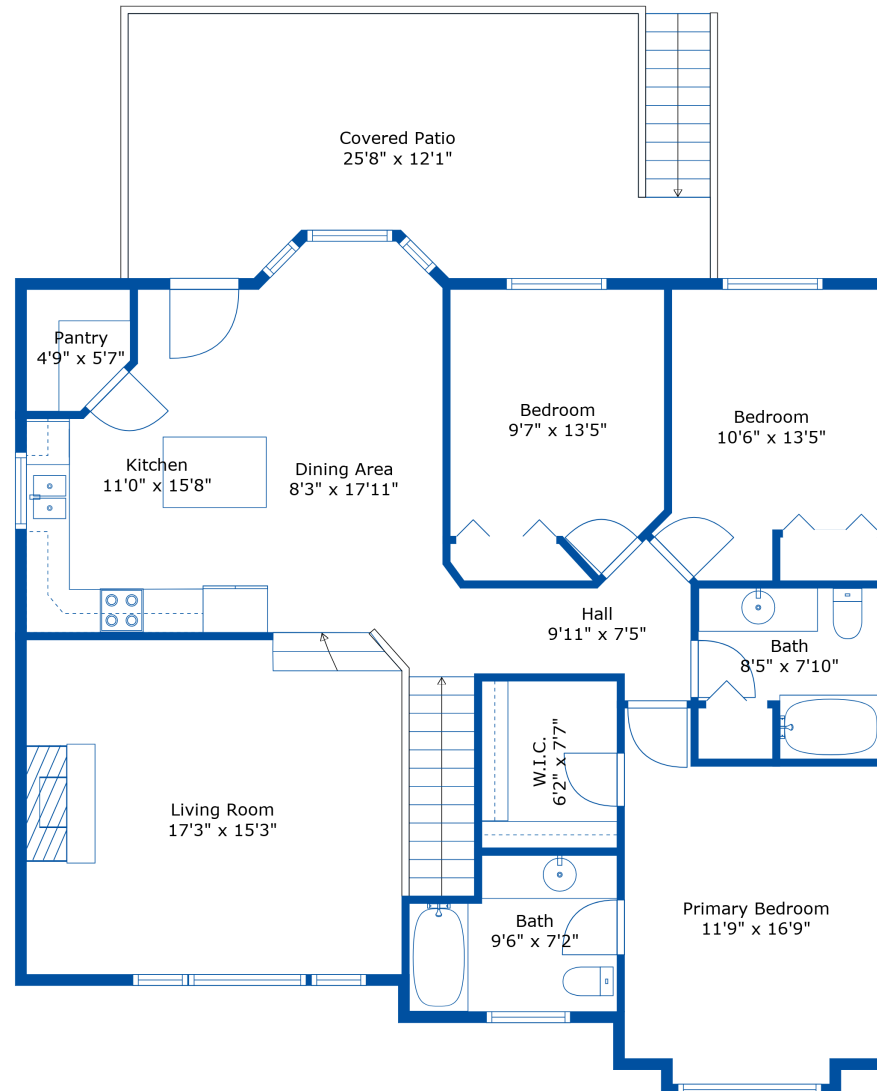

7299 Prasmount Pl

Taylor Roth
6047982174
taylorroth@shaw.ca

Estimated Areas:

Below Main: 1087 sq. ft
Main Floor: 1387 sq. ft
Total: 2474 Sq. Ft

7299 Prasmount Pl

Taylor Roth
6047982174
taylorroth@shaw.ca

Estimated Areas:

Below Main: 1087 sq. ft

Main Floor: 1387 sq. ft

Total: 2474 Sq. Ft

Estimated Areas:

Below Main: 1087 sq. ft

Main Floor: 1387 sq. ft

Total: 2474 Sq. Ft