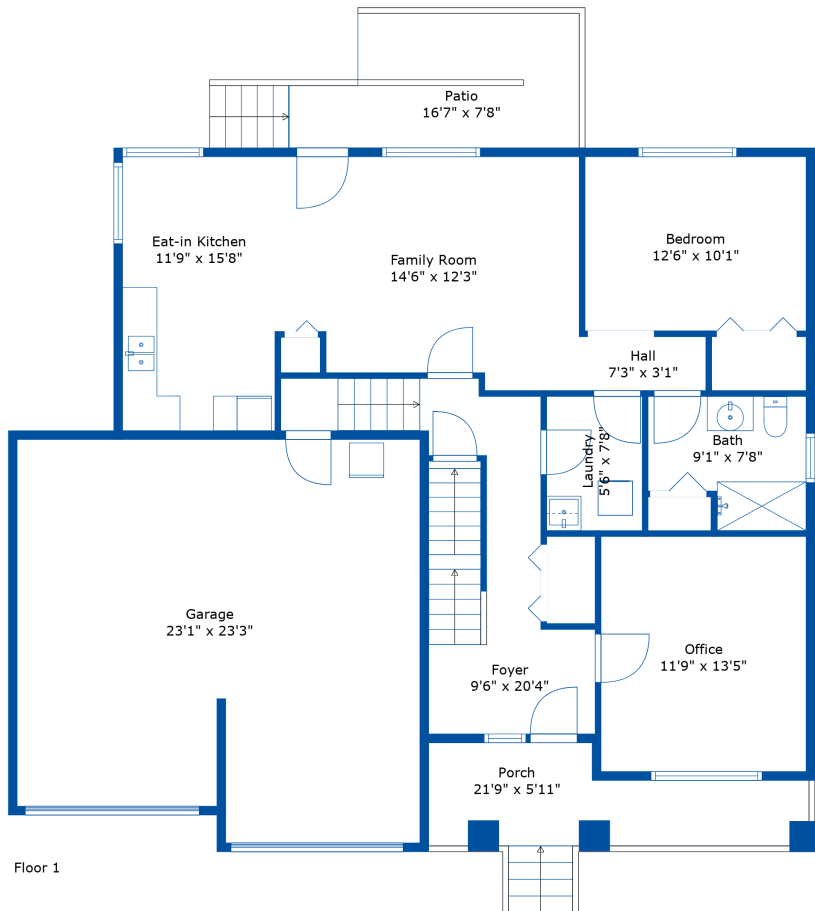

7299 Prasmount Pl

Taylor Roth
6047982174
taylorroth@shaw.ca

Estimated Areas:

Below Main: 1087 sq. ft
Main Floor: 1387 sq. ft
Total: 2474 Sq. Ft

7299 Prasmount Pl

Taylor Roth
6047982174
taylorroth@shaw.ca

Estimated Areas:

Below Main: 1087 sq. ft

Main Floor: 1387 sq. ft

Total: 2474 Sq. Ft

Estimated Areas:

Below Main: 1087 sq. ft

Main Floor: 1387 sq. ft

Total: 2474 Sq. Ft