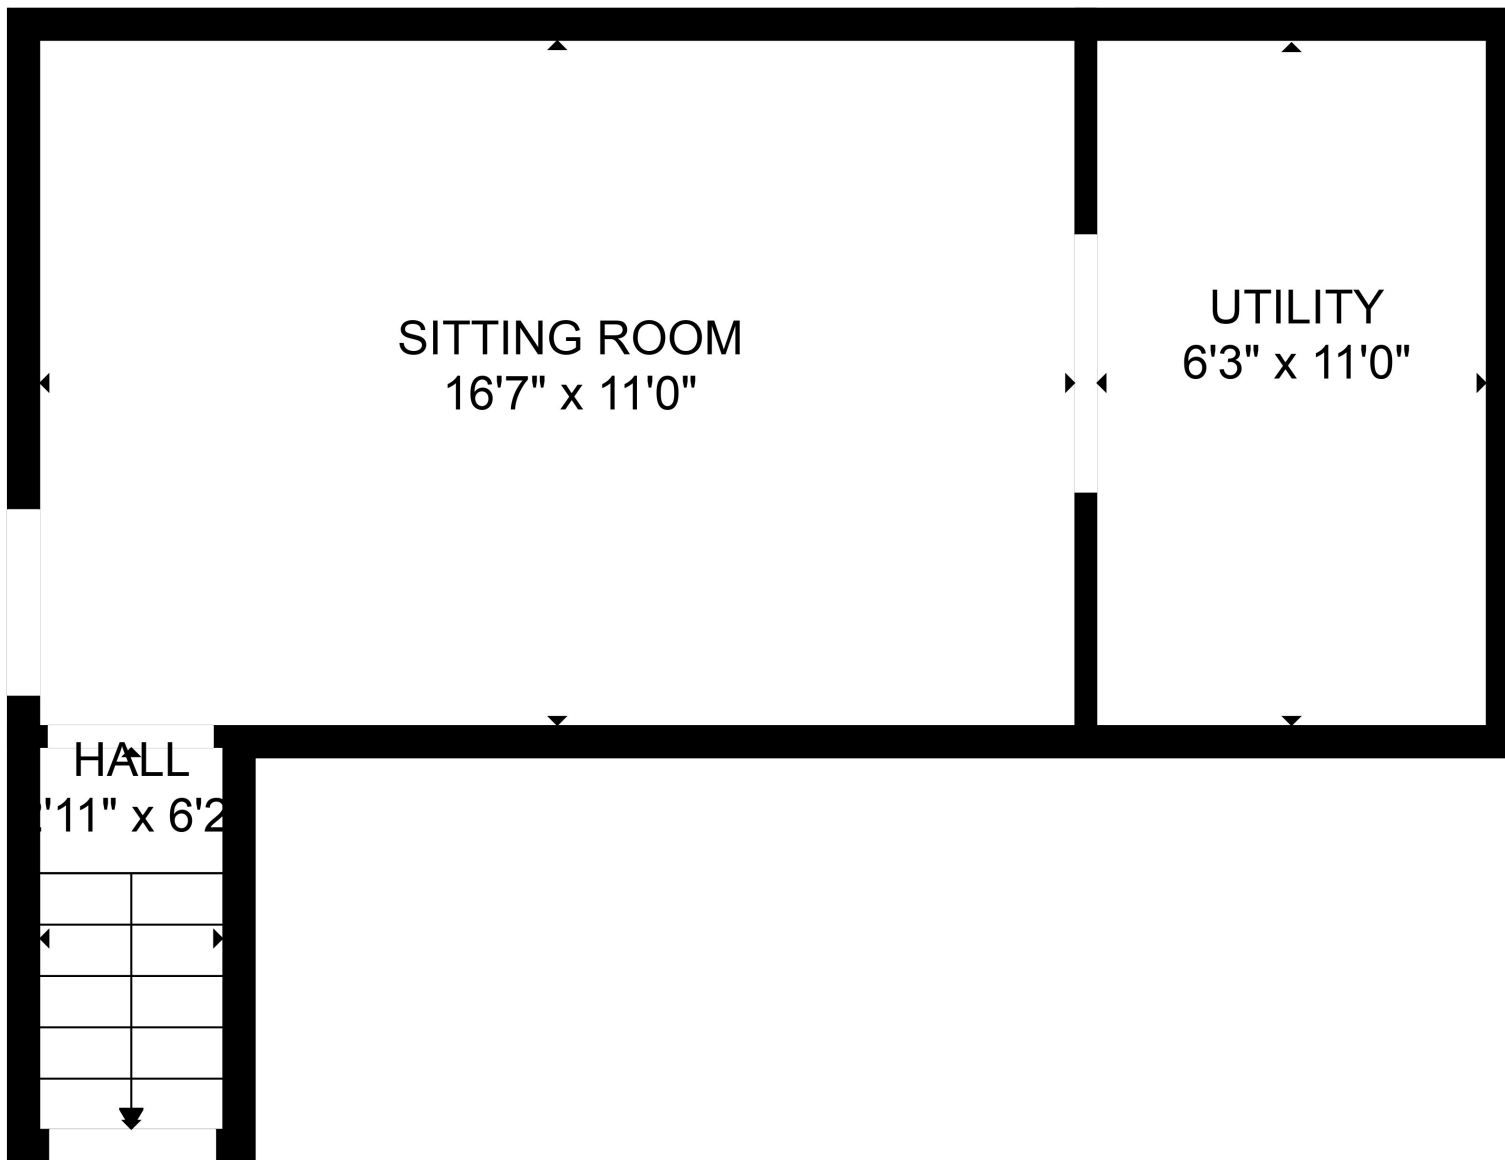

FLOOR 2

FLOOR 1

FLOOR 3

Total scanned area: 1621 sq. ft

Total scanned area: 1621 sq. ft

MEASUREMENTS ARE CALCULATED BY CUBICASA TECHNOLOGY. DEEMED HIGHLY RELIABLE BUT NOT GUARANTEED.

Total scanned area: 1621 sq. ft

MEASUREMENTS ARE CALCULATED BY CUBICASA TECHNOLOGY. DEEMED HIGHLY RELIABLE BUT NOT GUARANTEED.

SITTING ROOM
16'7" x 11'0"

UTILITY
6'3" x 11'0"

HALL
6'11" x 6'2"

Total scanned area: 1621 sq. ft

MEASUREMENTS ARE CALCULATED BY CUBICASA TECHNOLOGY. DEEMED HIGHLY RELIABLE BUT NOT GUARANTEED.