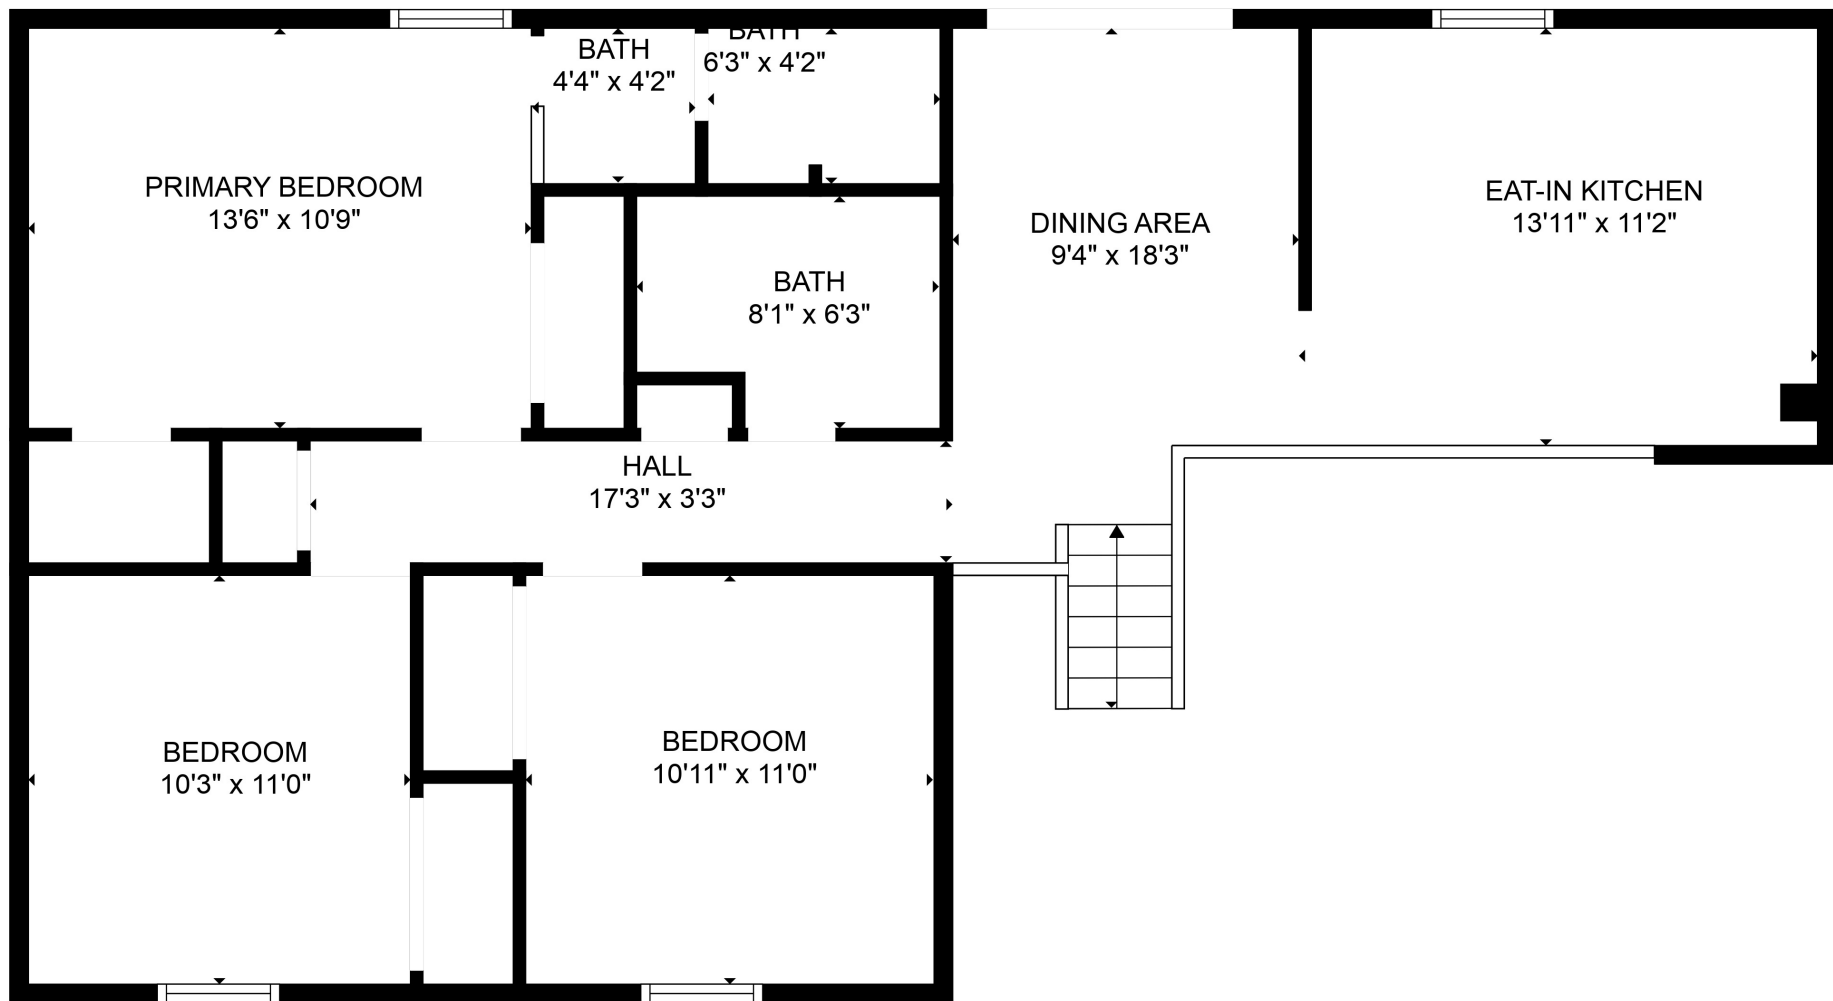

FLOOR 2

FLOOR 1

FLOOR 3

Total scanned area: 1621 sq. ft

Total scanned area: 1621 sq. ft

MEASUREMENTS ARE CALCULATED BY CUBICASA TECHNOLOGY. DEEMED HIGHLY RELIABLE BUT NOT GUARANTEED.

Total scanned area: 1621 sq. ft

MEASUREMENTS ARE CALCULATED BY CUBICASA TECHNOLOGY. DEEMED HIGHLY RELIABLE BUT NOT GUARANTEED.

SITTING ROOM
16'7" x 11'0"

UTILITY
6'3" x 11'0"

HALL
6'11" x 6'2"

Total scanned area: 1621 sq. ft

MEASUREMENTS ARE CALCULATED BY CUBICASA TECHNOLOGY. DEEMED HIGHLY RELIABLE BUT NOT GUARANTEED.