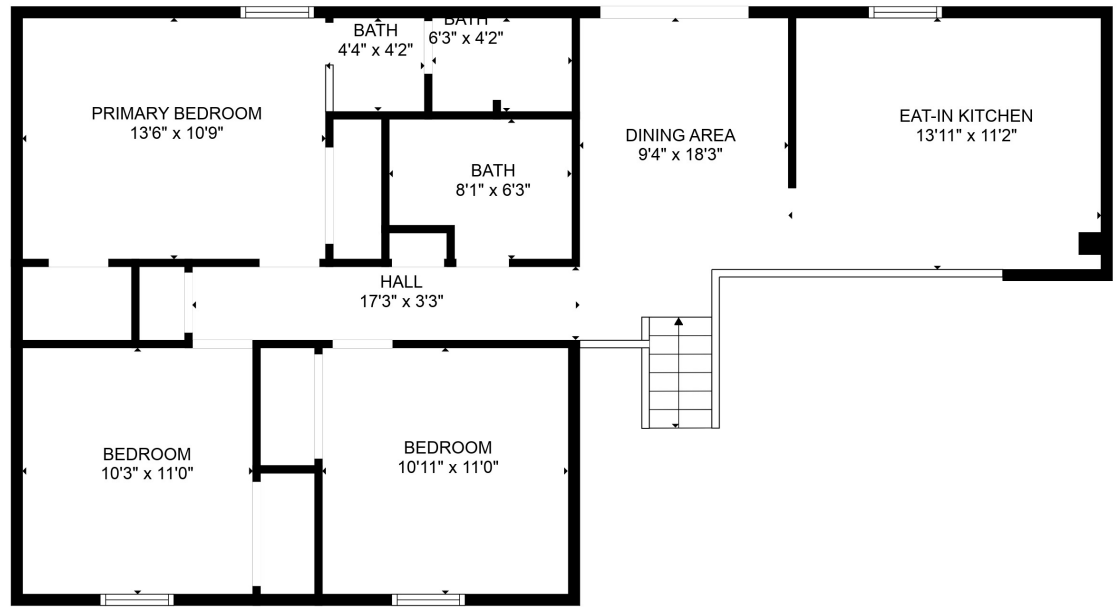

FLOOR 2

FLOOR 1

FLOOR 3

Total scanned area: 1621 sq. ft

Total scanned area: 1621 sq. ft

MEASUREMENTS ARE CALCULATED BY CUBICASA TECHNOLOGY. DEEMED HIGHLY RELIABLE BUT NOT GUARANTEED.

Total scanned area: 1621 sq. ft

MEASUREMENTS ARE CALCULATED BY CUBICASA TECHNOLOGY. DEEMED HIGHLY RELIABLE BUT NOT GUARANTEED.

SITTING ROOM
16'7" x 11'0"

UTILITY
6'3" x 11'0"

HALL
6'11" x 6'2"

Total scanned area: 1621 sq. ft

MEASUREMENTS ARE CALCULATED BY CUBICASA TECHNOLOGY. DEEMED HIGHLY RELIABLE BUT NOT GUARANTEED.