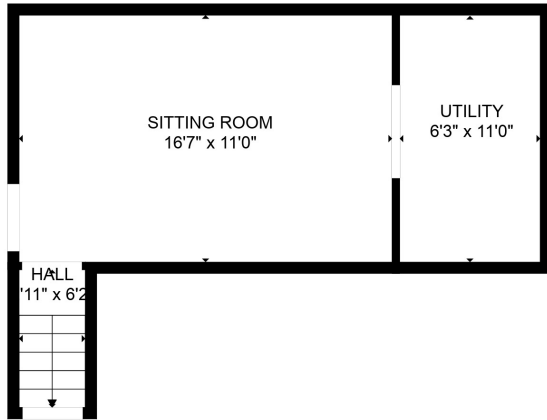

FLOOR 2

FLOOR 1

FLOOR 3

Total scanned area: 1621 sq. ft

Total scanned area: 1621 sq. ft

MEASUREMENTS ARE CALCULATED BY CUBICASA TECHNOLOGY. DEEMED HIGHLY RELIABLE BUT NOT GUARANTEED.

Total scanned area: 1621 sq. ft

MEASUREMENTS ARE CALCULATED BY CUBICASA TECHNOLOGY. DEEMED HIGHLY RELIABLE BUT NOT GUARANTEED.

SITTING ROOM
16'7" x 11'0"

UTILITY
6'3" x 11'0"

HALL
6'11" x 6'2"

Total scanned area: 1621 sq. ft

MEASUREMENTS ARE CALCULATED BY CUBICASA TECHNOLOGY. DEEMED HIGHLY RELIABLE BUT NOT GUARANTEED.