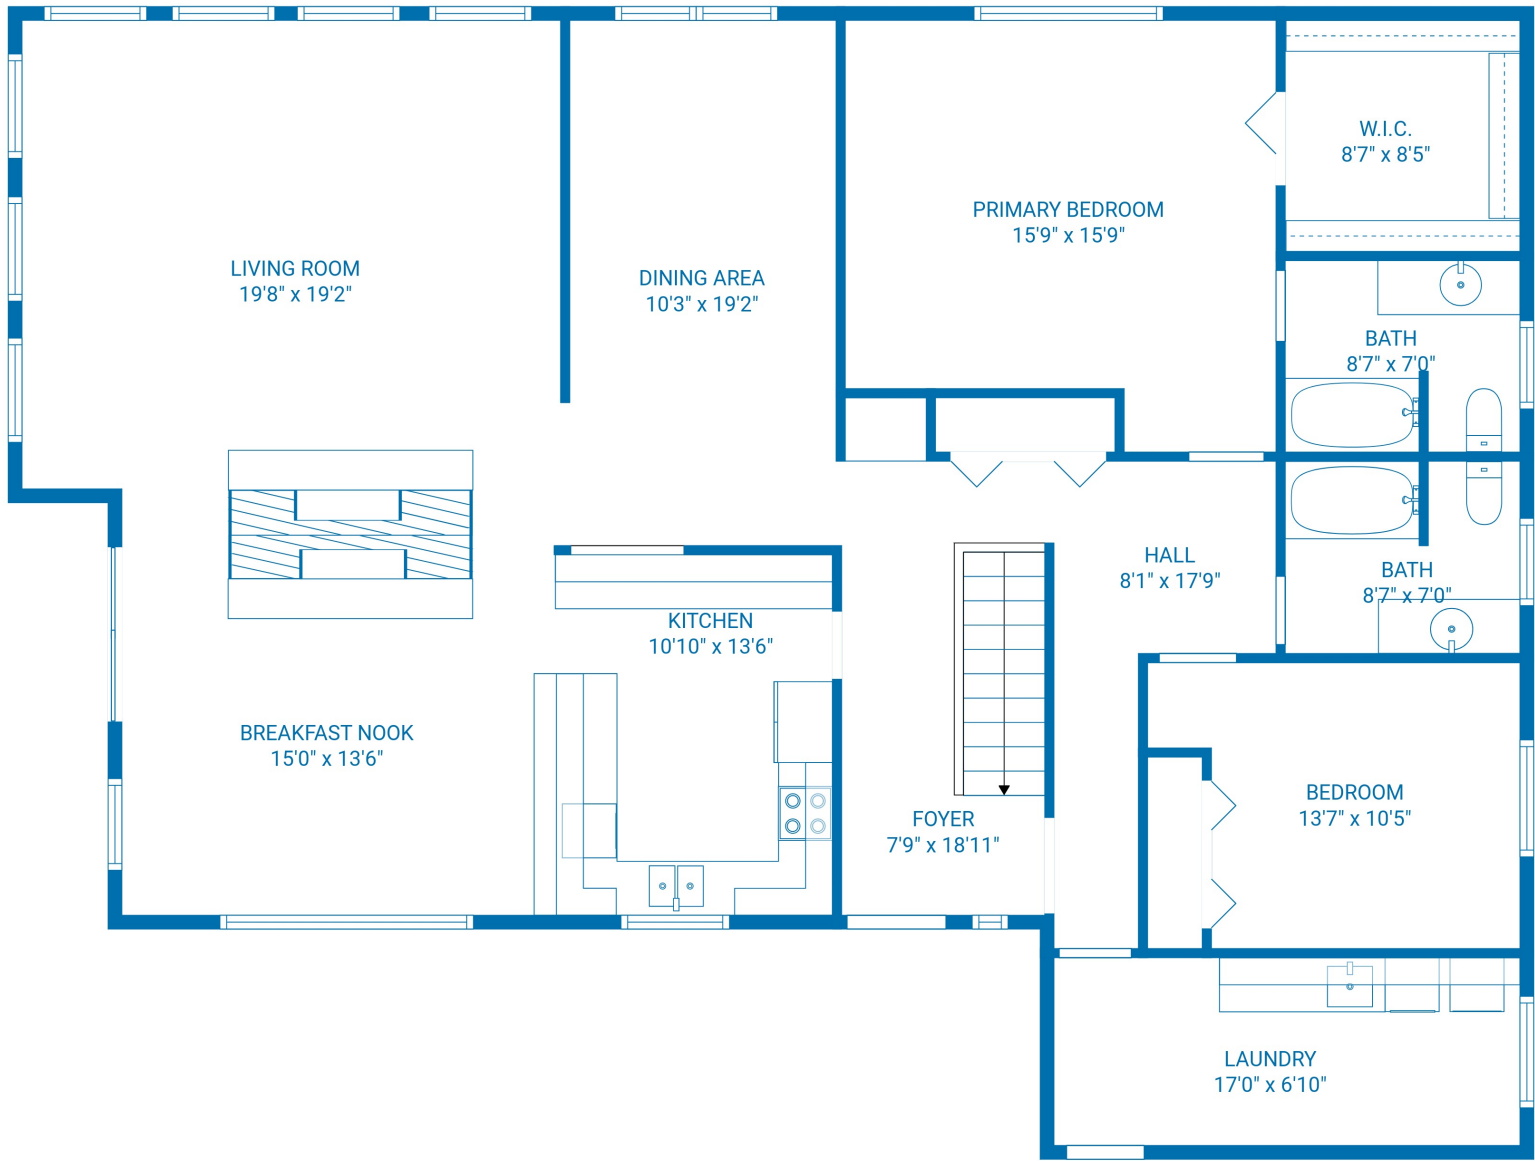

Total scanned area: 3933 sq. ft

MEASUREMENTS ARE CALCULATED BY CUBICASA TECHNOLOGY. DEEMED HIGHLY RELIABLE BUT NOT GUARANTEED.

Total scanned area: 3933 sq. ft

MEASUREMENTS ARE CALCULATED BY CUBICASA TECHNOLOGY. DEEMED HIGHLY RELIABLE BUT NOT GUARANTEED.

Total scanned area: 3933 sq. ft

MEASUREMENTS ARE CALCULATED BY CUBICASA TECHNOLOGY. DEEMED HIGHLY RELIABLE BUT NOT GUARANTEED.