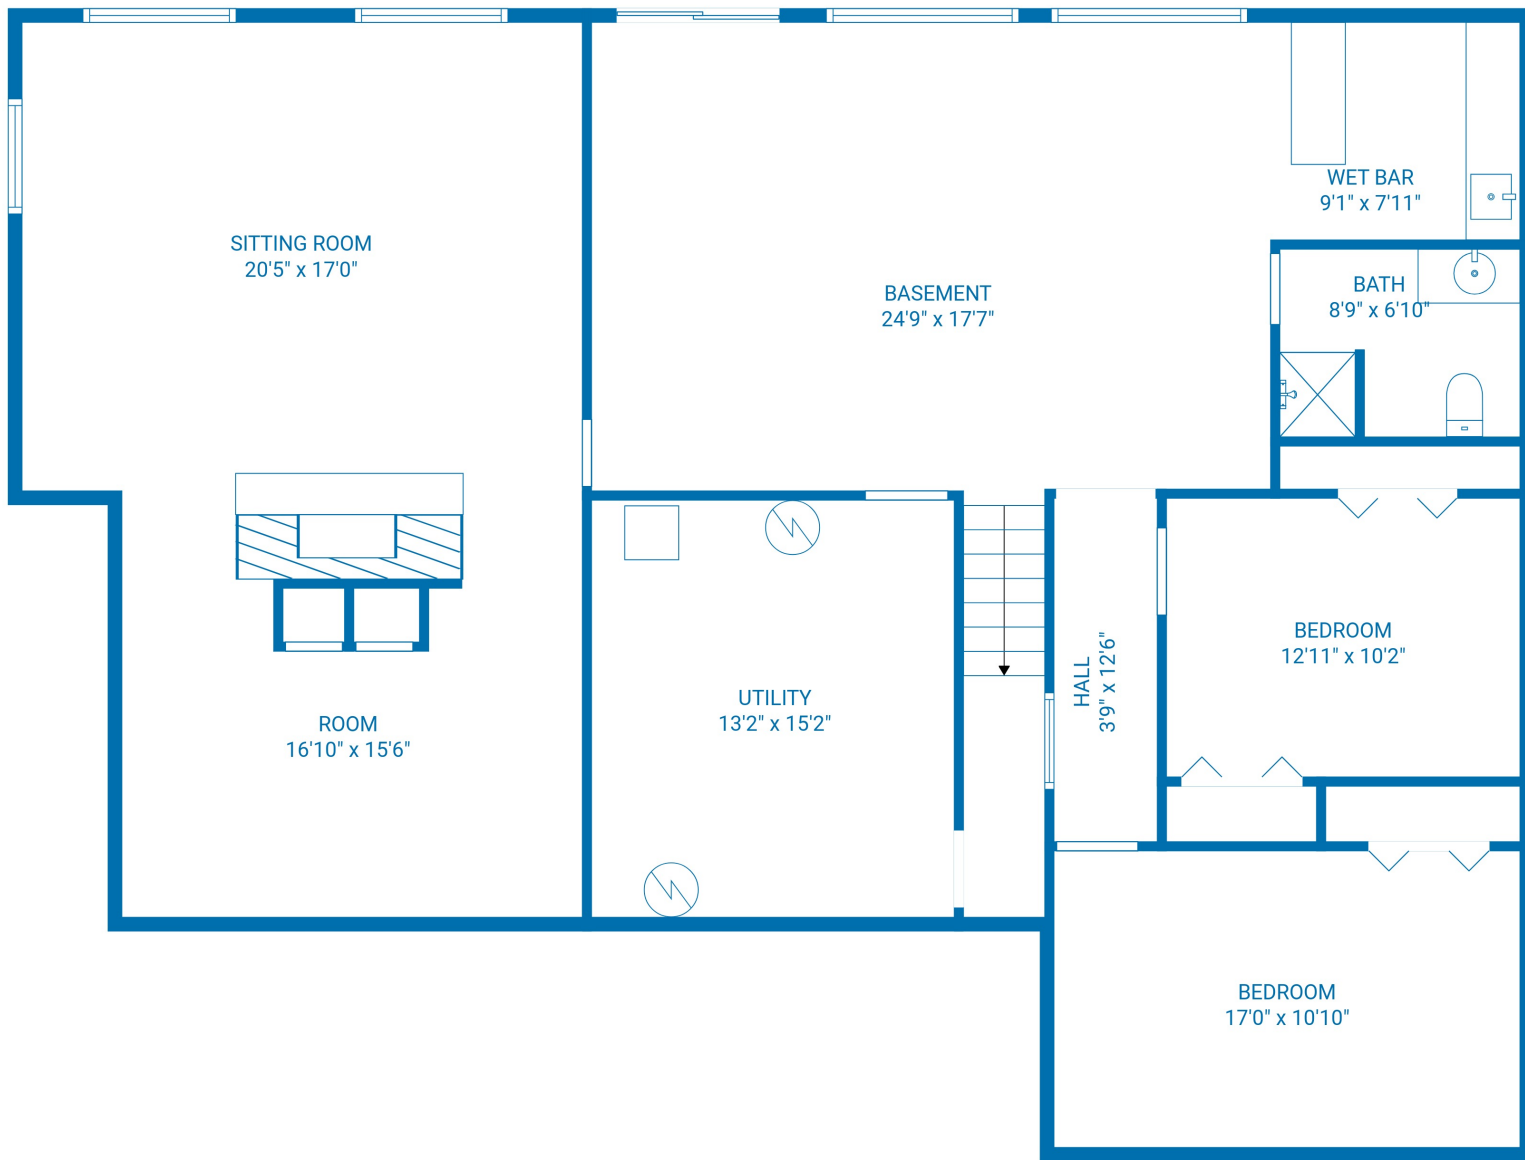

Total scanned area: 3933 sq. ft

MEASUREMENTS ARE CALCULATED BY CUBICASA TECHNOLOGY. DEEMED HIGHLY RELIABLE BUT NOT GUARANTEED.

Total scanned area: 3933 sq. ft

MEASUREMENTS ARE CALCULATED BY CUBICASA TECHNOLOGY. DEEMED HIGHLY RELIABLE BUT NOT GUARANTEED.

Total scanned area: 3933 sq. ft

MEASUREMENTS ARE CALCULATED BY CUBICASA TECHNOLOGY. DEEMED HIGHLY RELIABLE BUT NOT GUARANTEED.