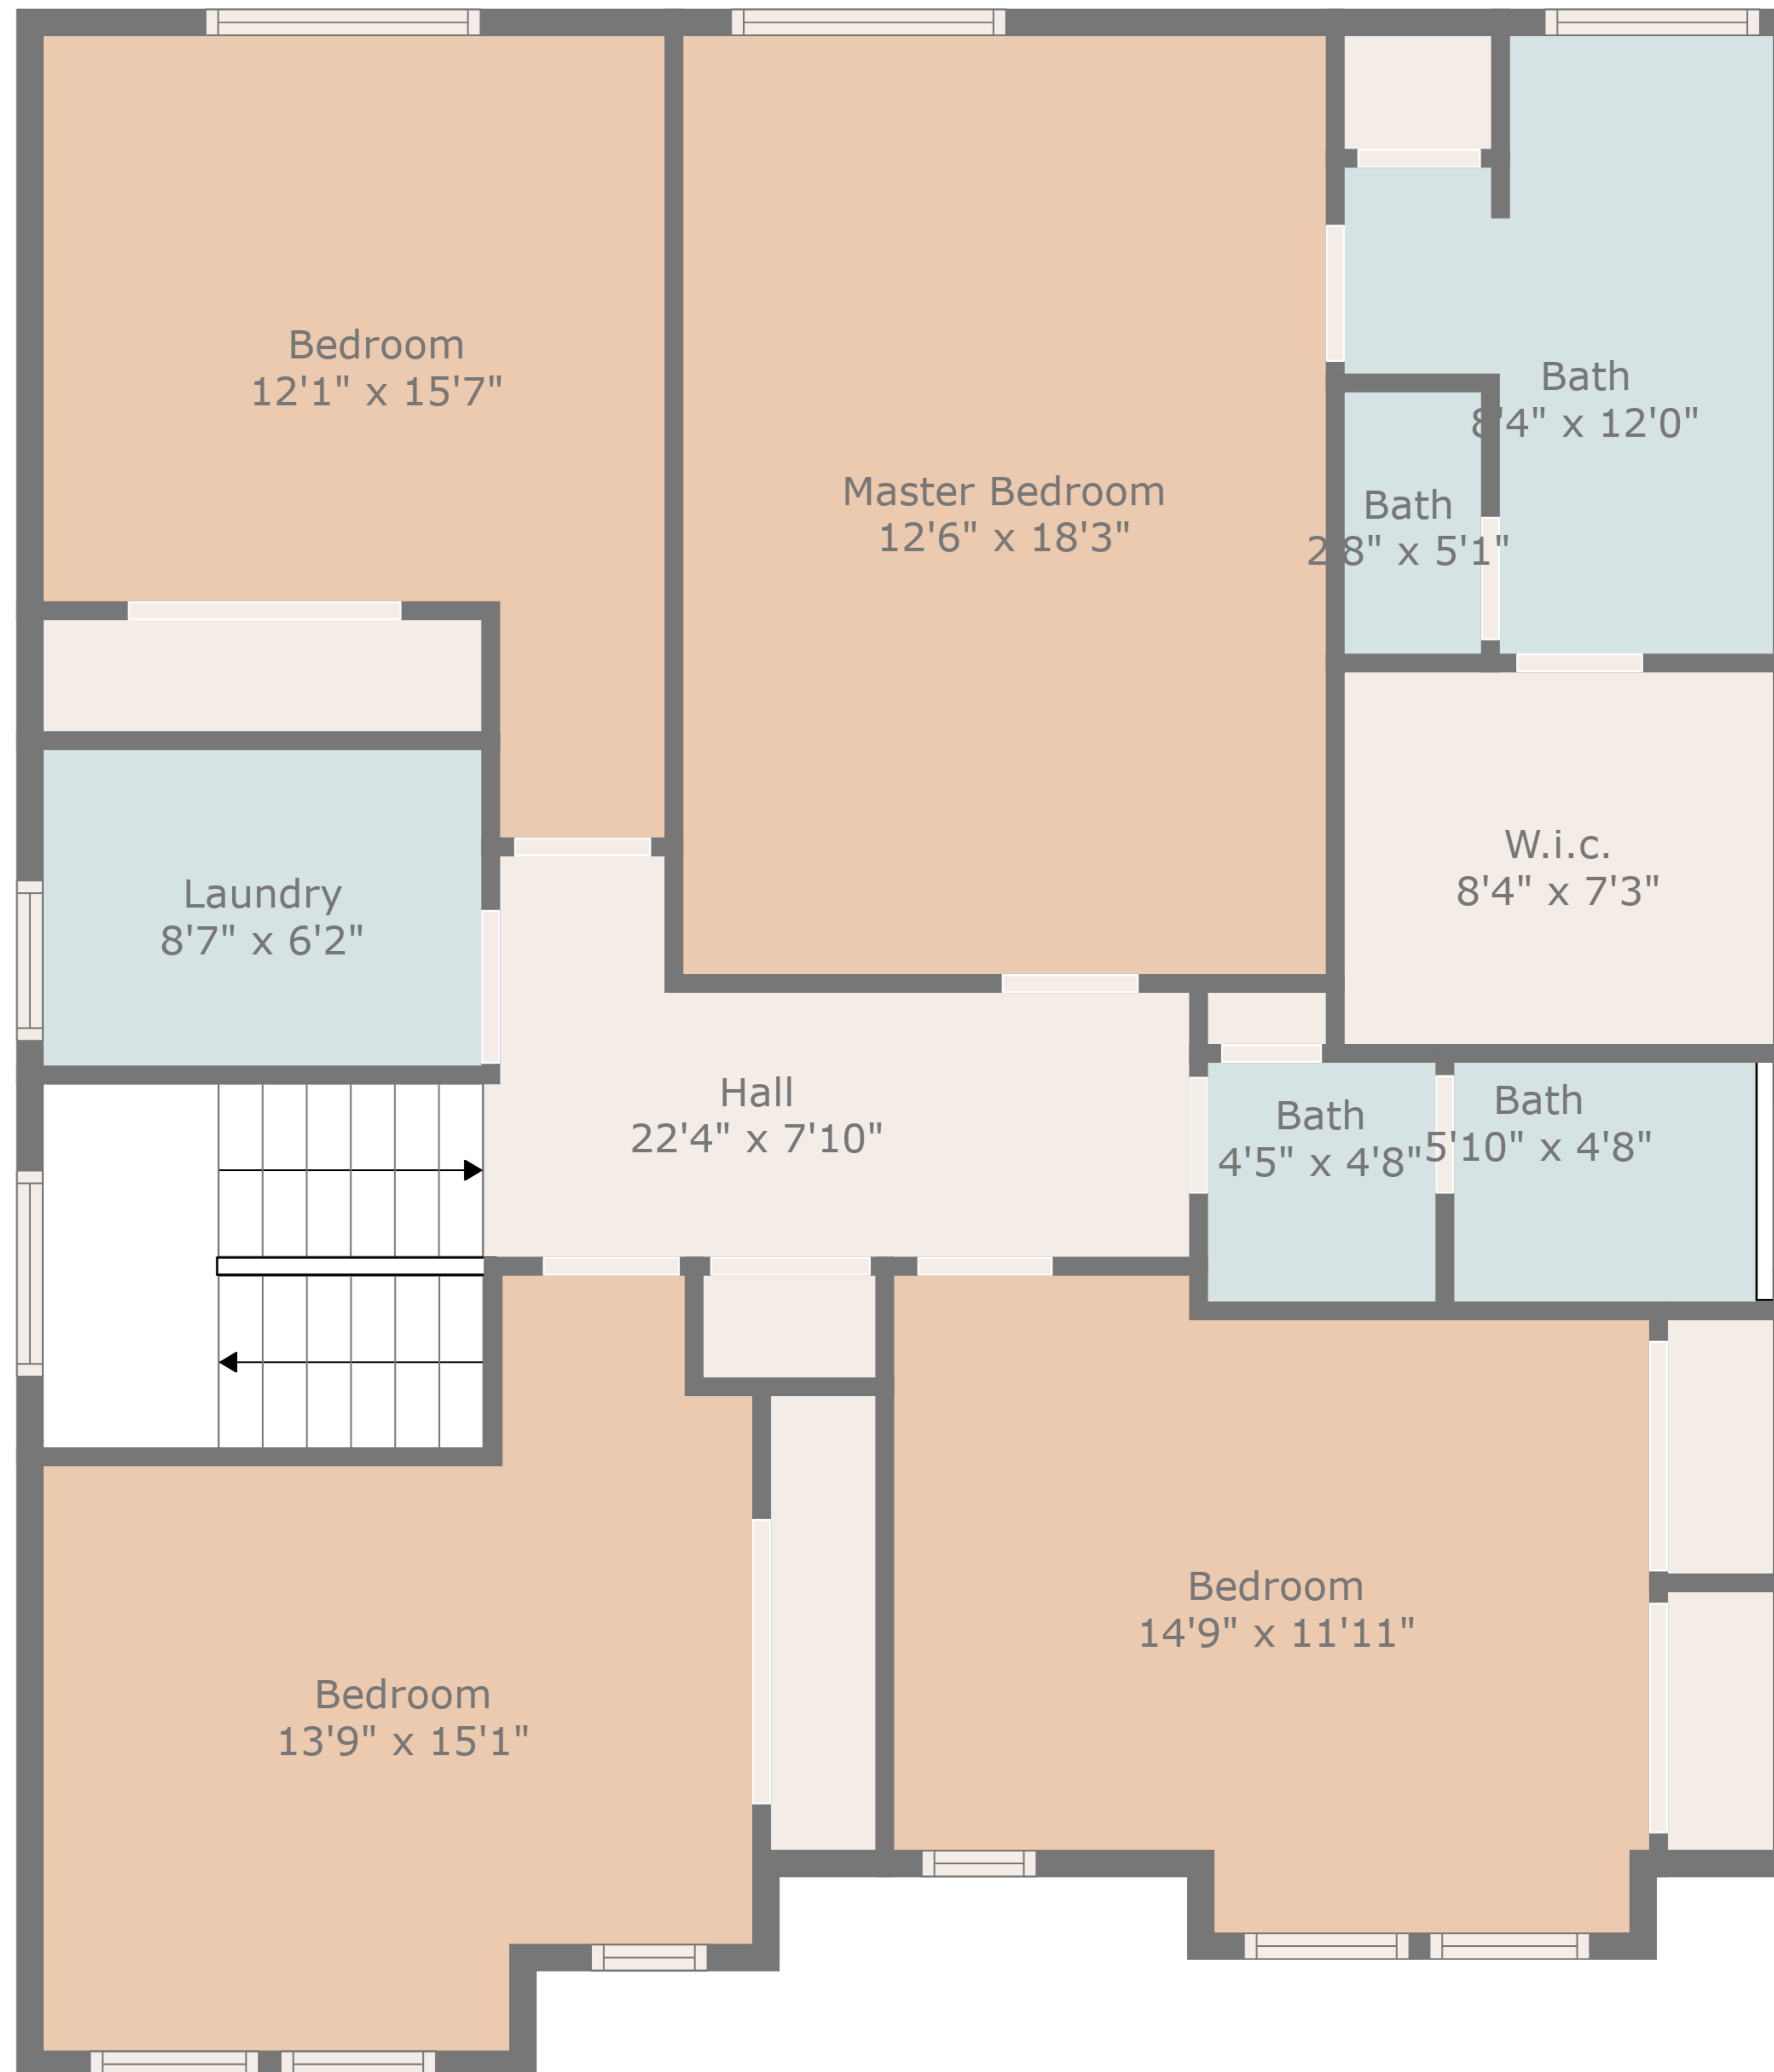

TOTAL: 2211 sq. ft

FLOOR 1: 963 sq. ft, FLOOR 2: 1248 sq. ft

EXCLUDED AREAS: GARAGE: 774 sq. ft

TOTAL: 2211 sq. ft

FLOOR 1: 963 sq. ft, FLOOR 2: 1248 sq. ft

EXCLUDED AREAS: GARAGE: 774 sq. ft

Floor 1

Floor 2

TOTAL: 2211 sq. ft
 FLOOR 1: 963 sq. ft, FLOOR 2: 1248 sq. ft
 EXCLUDED AREAS: GARAGE: 774 sq. ft