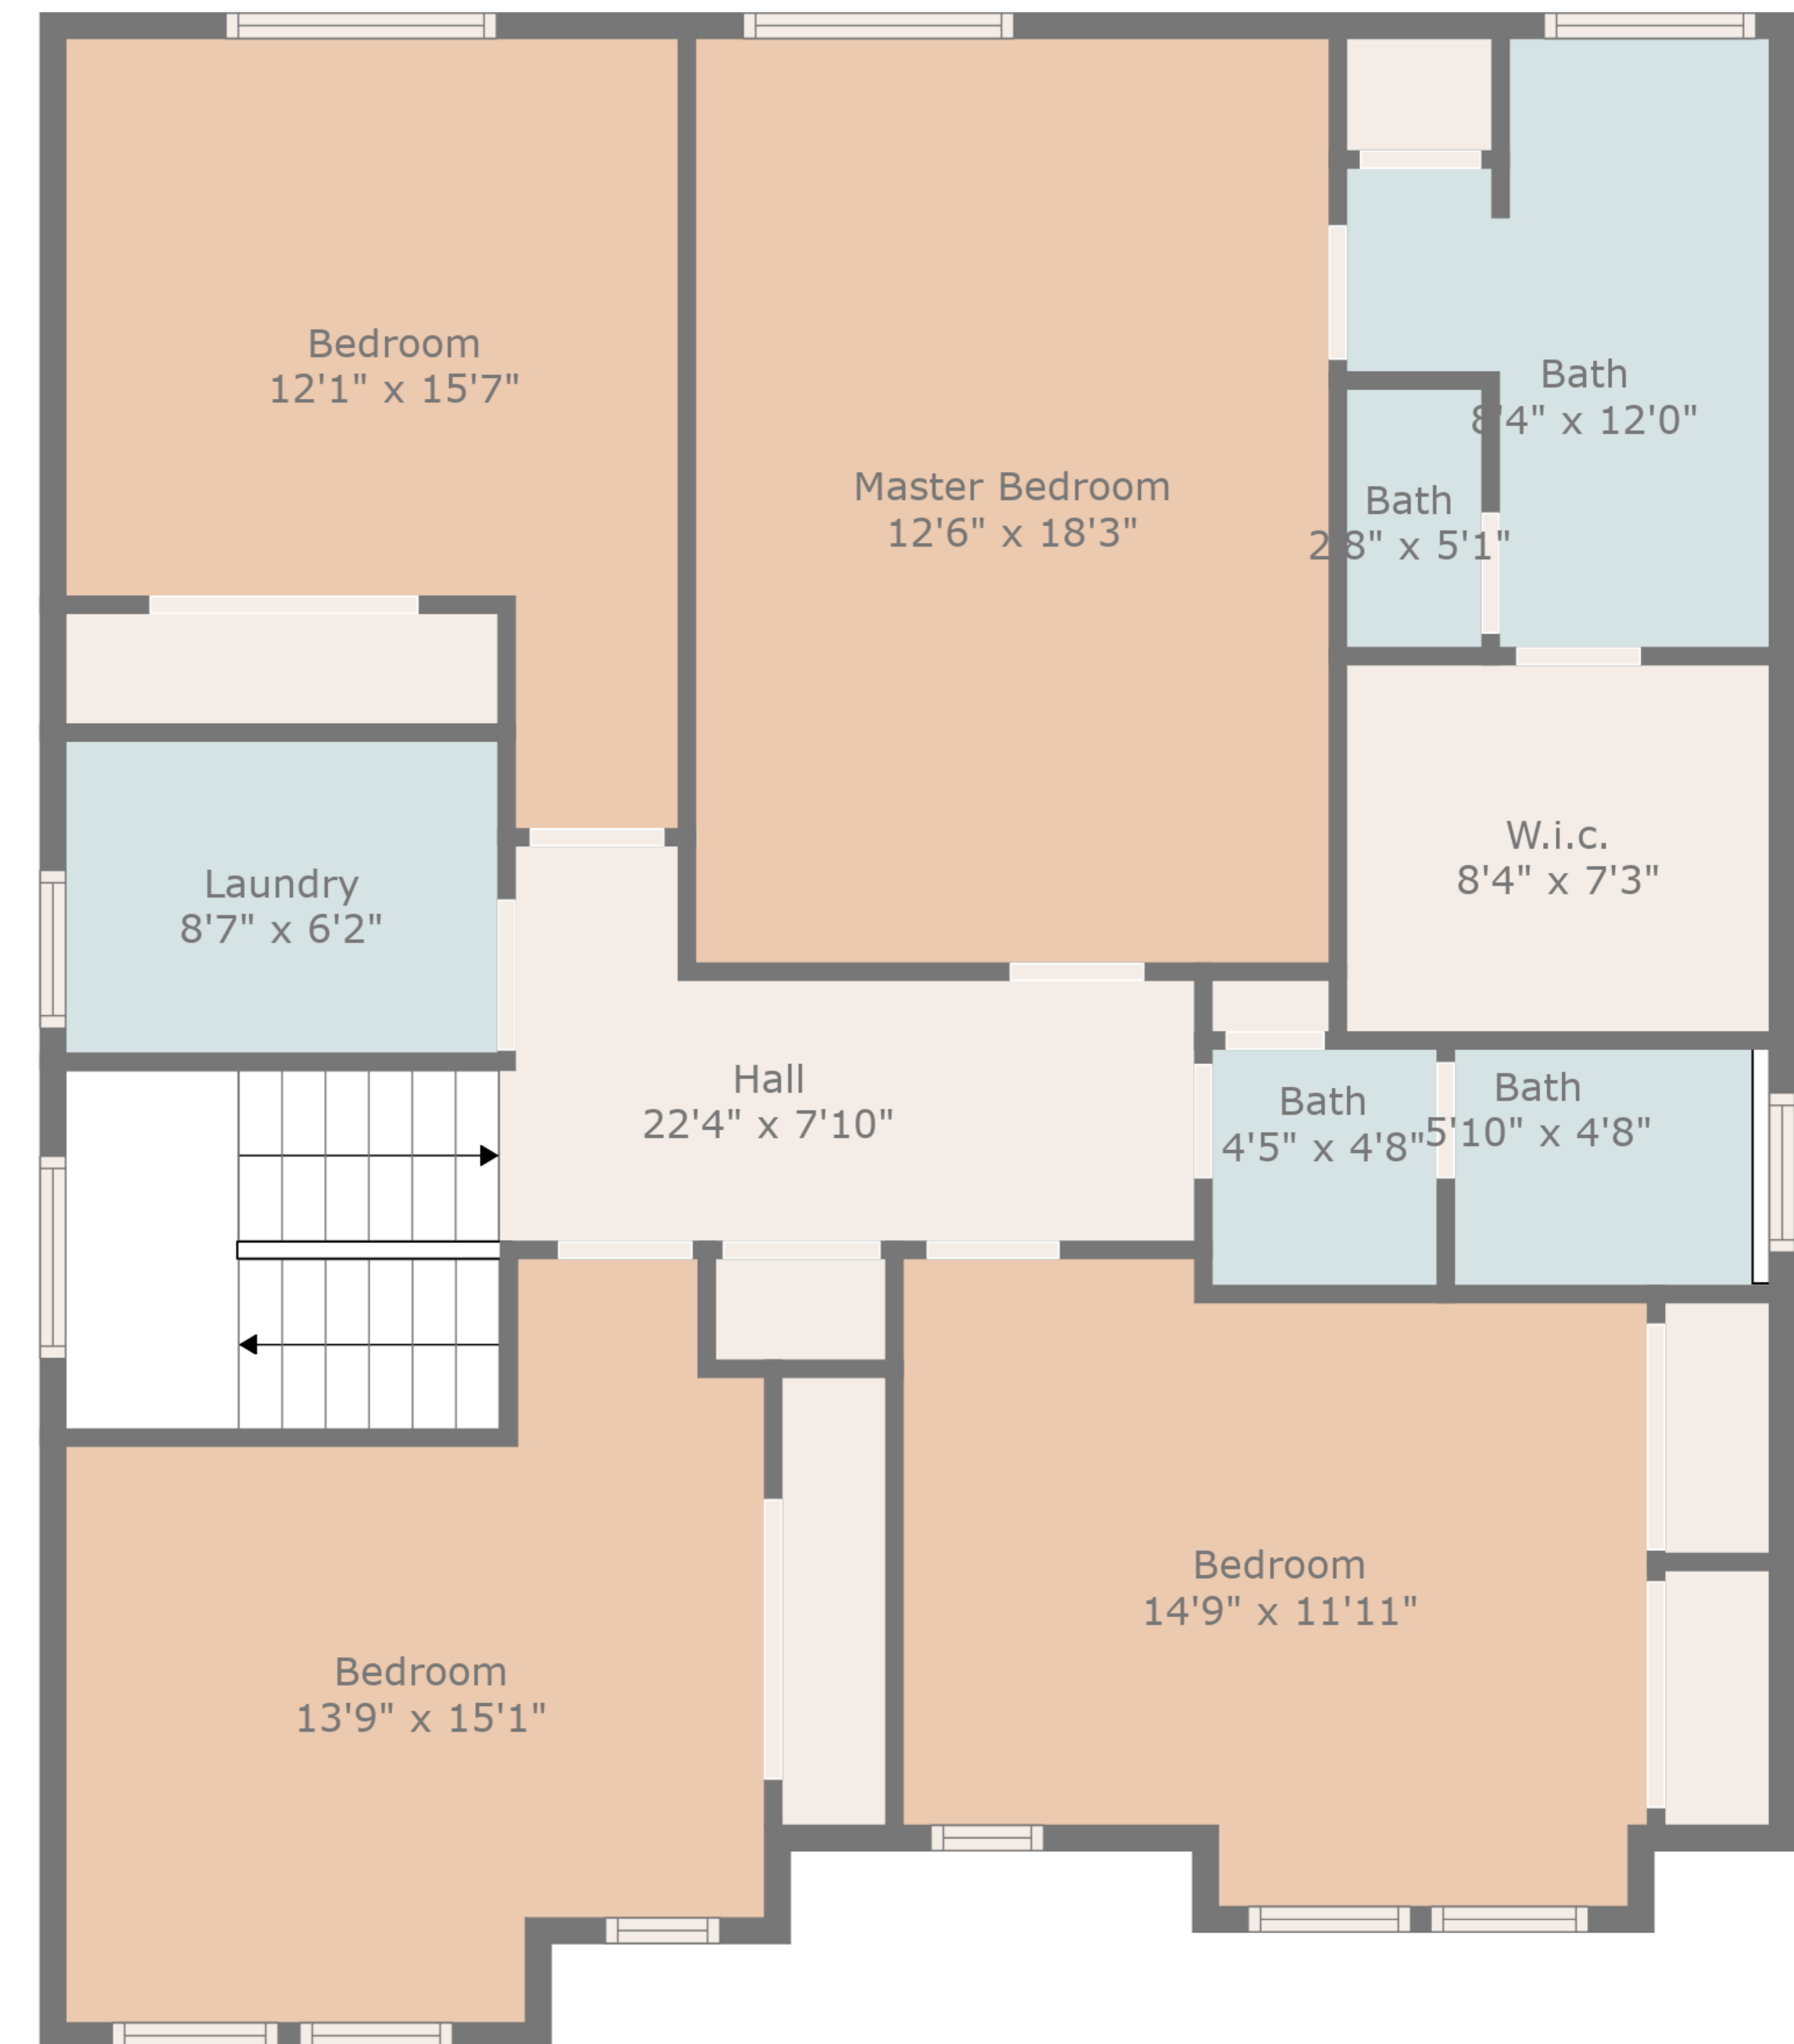

TOTAL: 2211 sq. ft

FLOOR 1: 963 sq. ft, FLOOR 2: 1248 sq. ft

EXCLUDED AREAS: GARAGE: 774 sq. ft

TOTAL: 2211 sq. ft

FLOOR 1: 963 sq. ft, FLOOR 2: 1248 sq. ft

EXCLUDED AREAS: GARAGE: 774 sq. ft

Floor 1

Floor 2

TOTAL: 2211 sq. ft
 FLOOR 1: 963 sq. ft, FLOOR 2: 1248 sq. ft
 EXCLUDED AREAS: GARAGE: 774 sq. ft