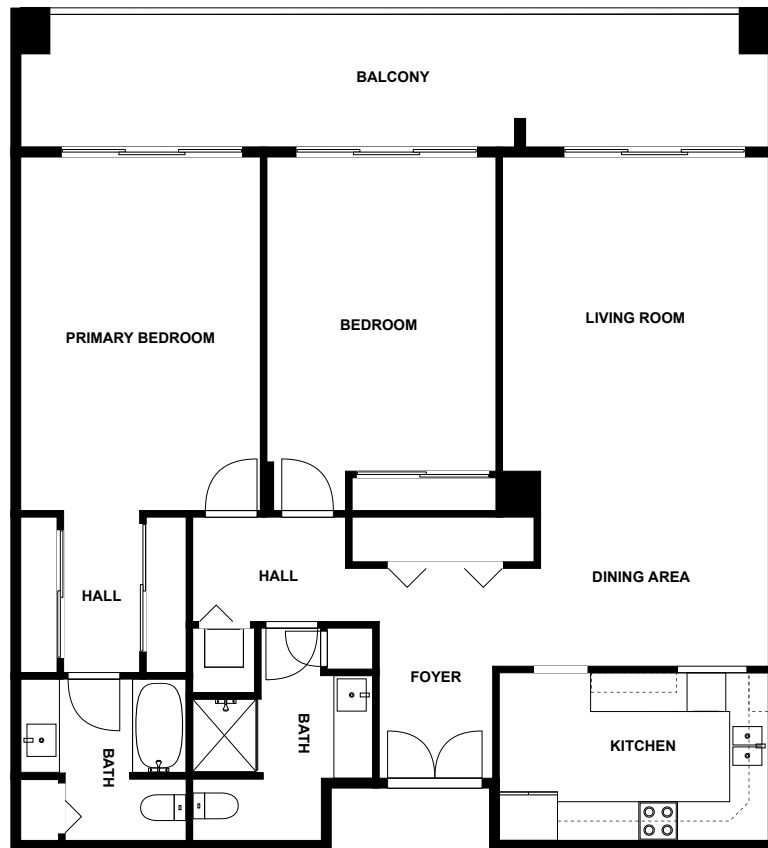

Home report

Oakmont Lane 100 402
Belleair

Highlights

1 Kitchen

1 Living room

2 Bedroom

2 Bath

16 Doors

Wildflower Cafe, 0.7 mi

Morton Plant Hospital
Heliport, 0.7 mi

Floor plan

fvm

SIZES AND DIMENSIONS ARE APPROXIMATE, ACTUAL MAY VARY.

Appendix 1: Data sheet

Bath - 2	LivingRoom - 1	Dining - 1
Dining - Open - 1	Kitchen - 1	Entry - 1
Entry - Foyer - 1	Hall - 2	Bedroom - 2
Bedroom - Master - 1	Outdoor - 1	Outdoor - Balcony - 1