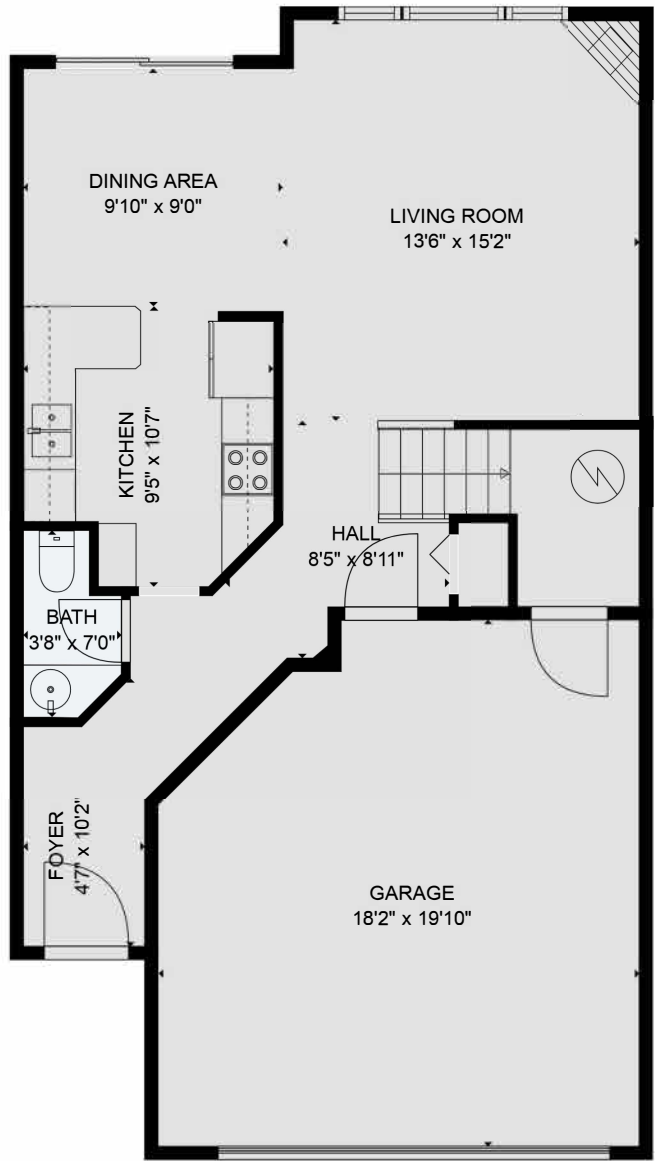

Estimated areas

FLOOR 1: 626 sq. ft
FLOOR 2: 860 sq. ft
TOTAL : 1486 sq. ft