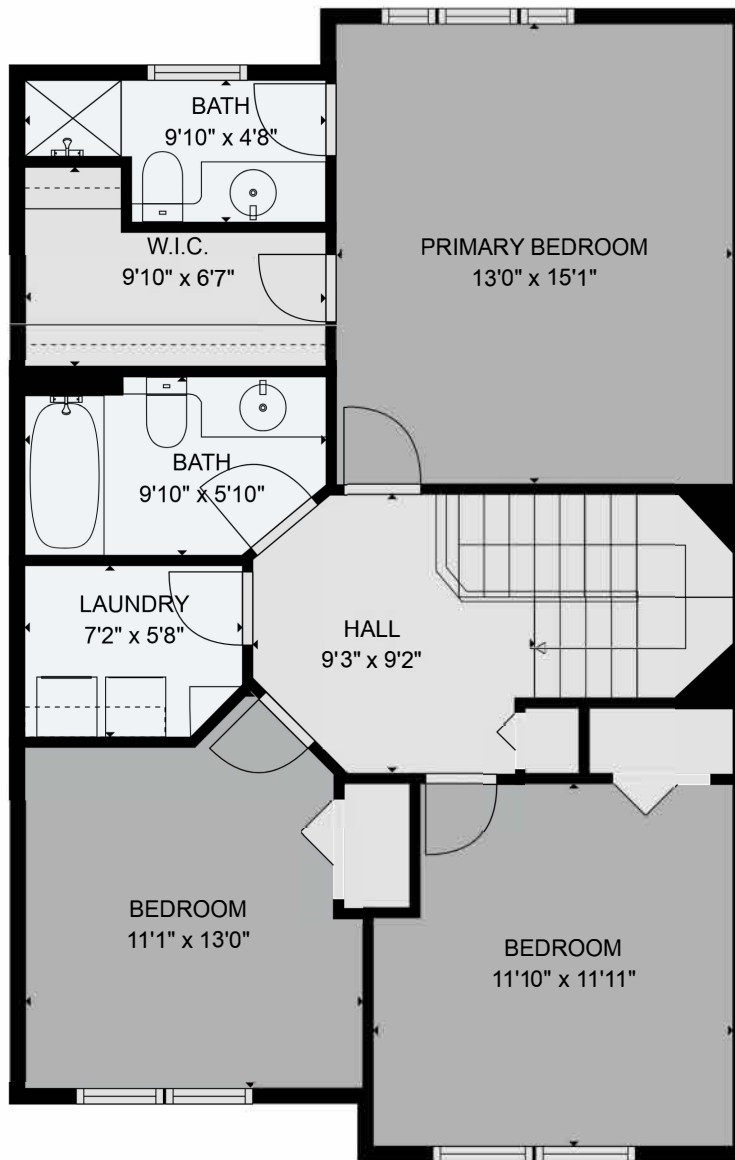

Estimated areas

FLOOR 1: 626 sq. ft
 FLOOR 2: 860 sq. ft
 TOTAL : 1486 sq. ft

Sizes and dimensions may have a slight variation from actual sizes. E&O Insured.

Estimated areas

FLOOR 1: 626 sq. ft
 FLOOR 2: 860 sq. ft
 TOTAL : 1486 sq. ft

Sizes and dimensions may have a slight variation from actual sizes. E&O Insured.

Estimated areas

FLOOR 1: 626 sq. ft
 FLOOR 2: 860 sq. ft
 TOTAL : 1486 sq. ft

Sizes and dimensions may have a slight variation from actual sizes. E&O Insured.