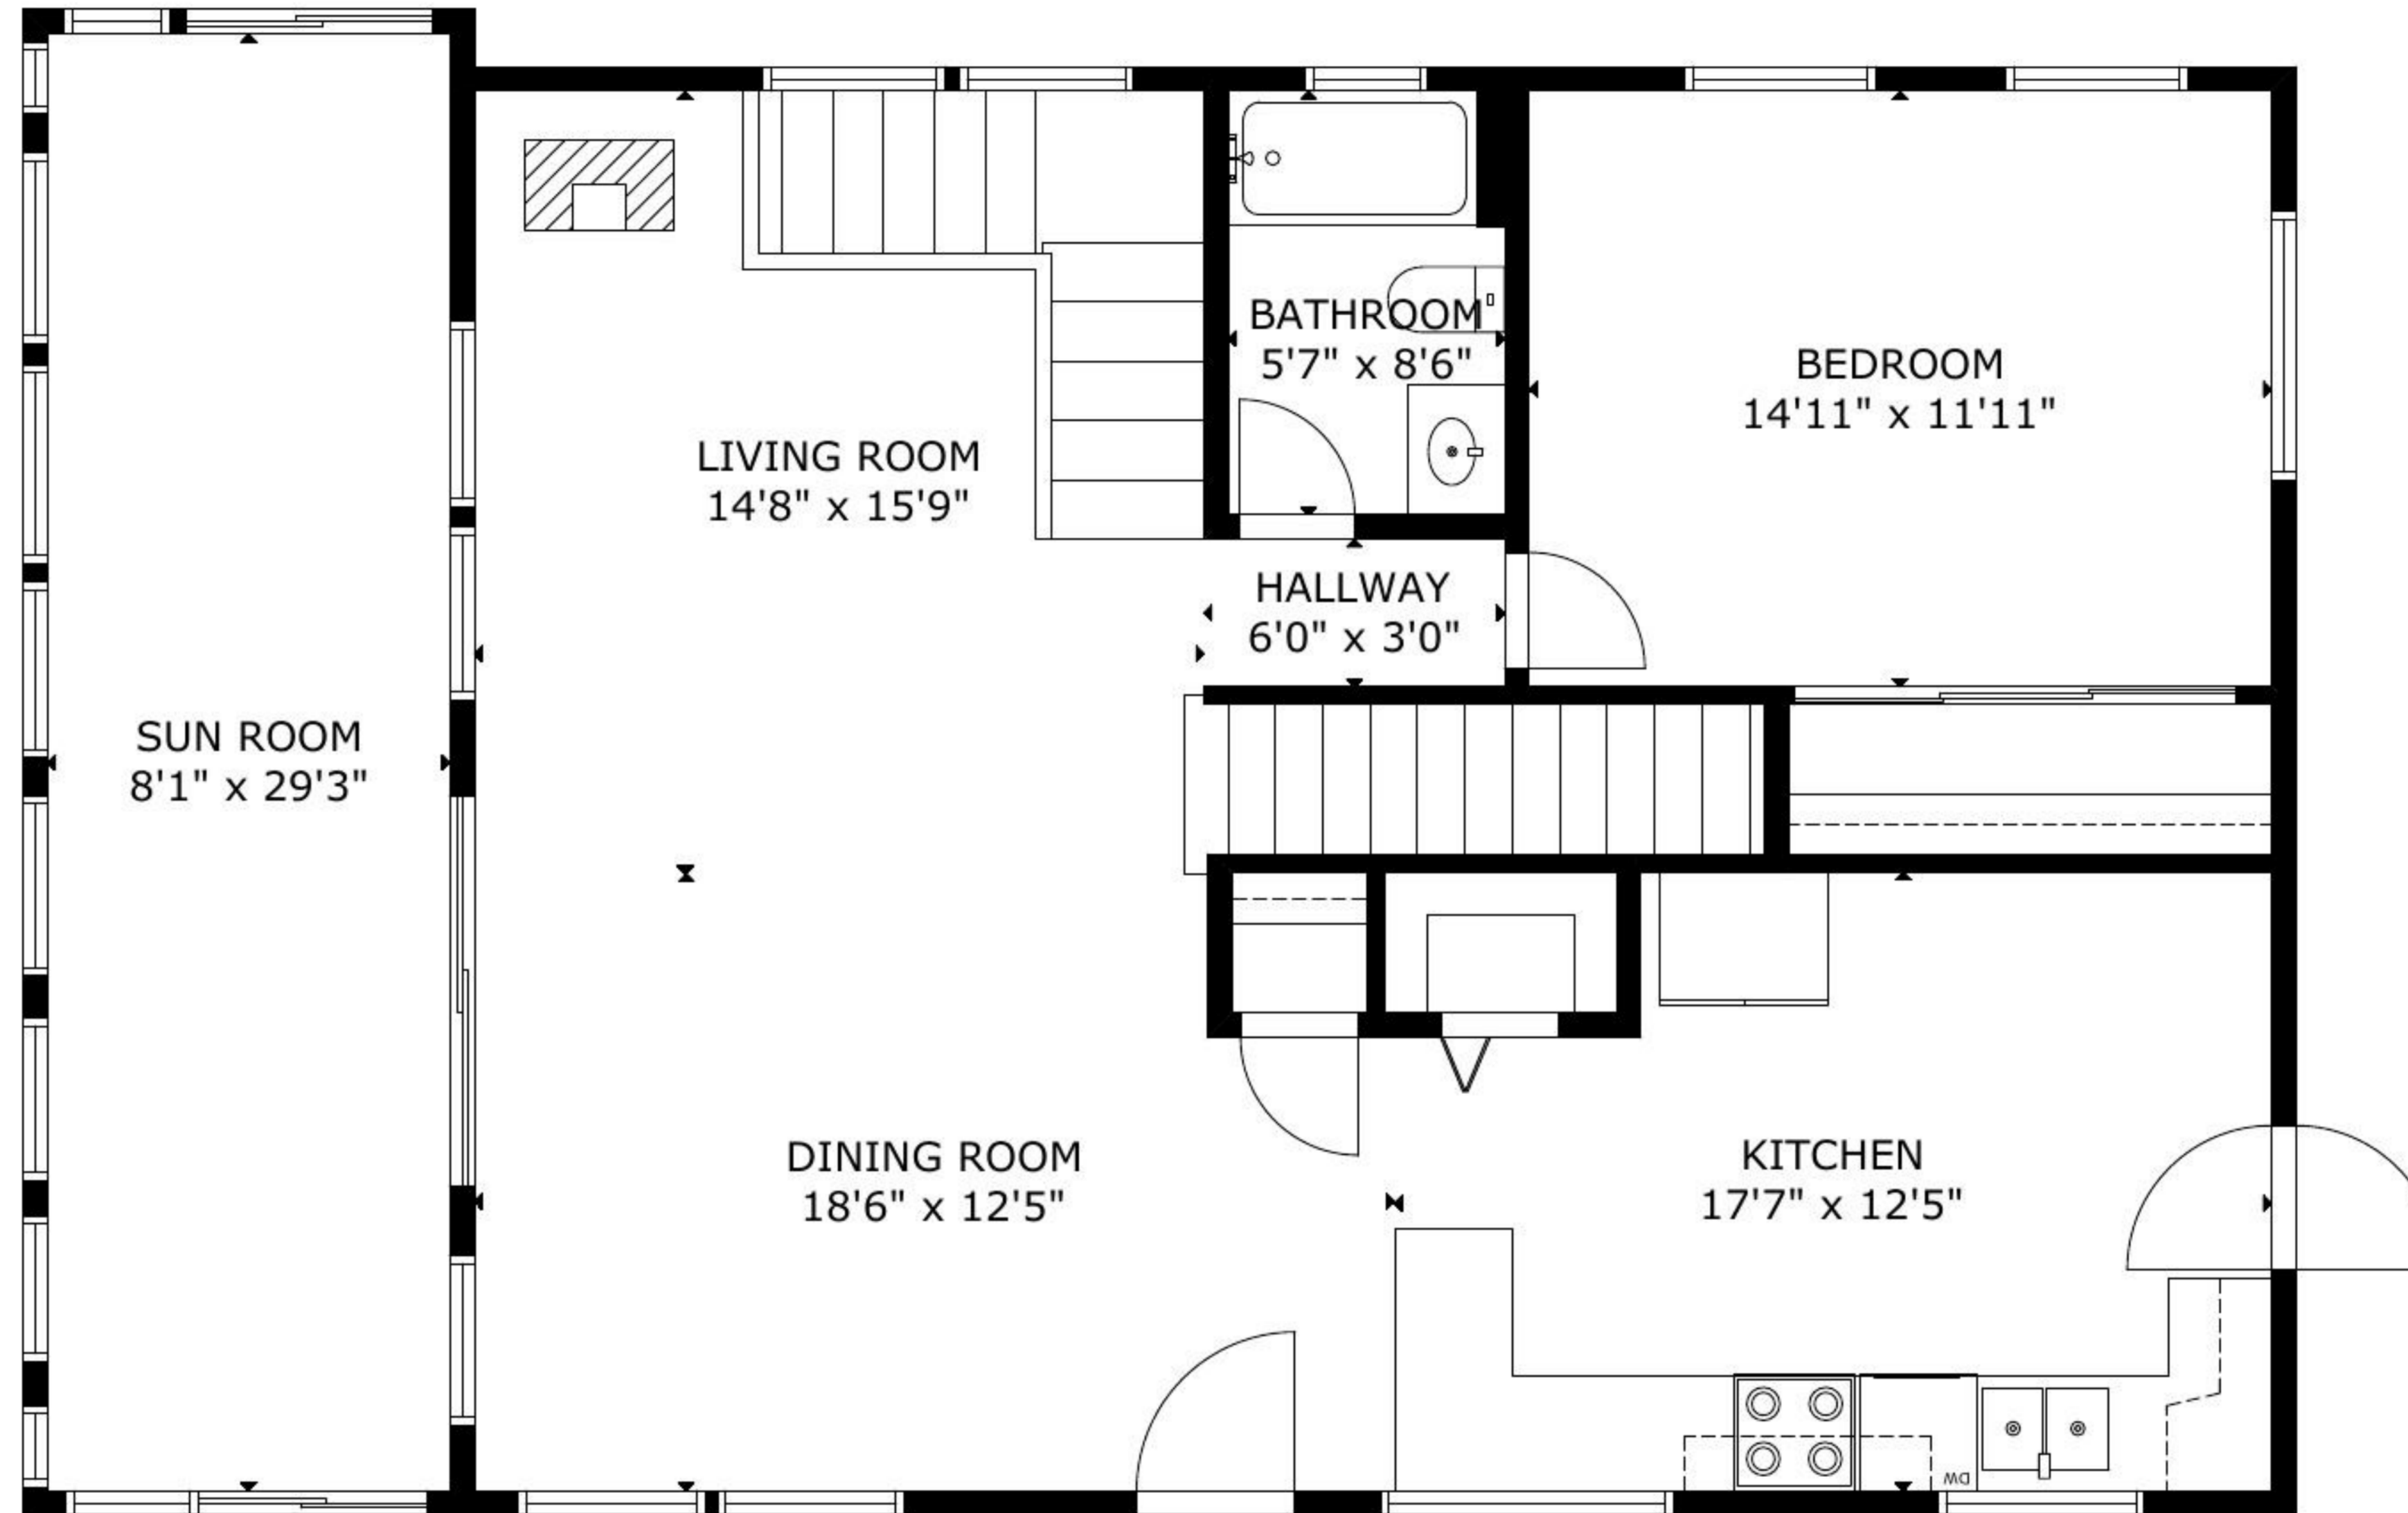

FLOOR 1

FLOOR 2

FLOOR 3

GROSS INTERNAL AREA
 TOTAL: 1,924 sq ft
 FLOOR 1: 45 sq ft, FLOOR 2: 1,263 sq ft, FLOOR 3: 616 sq ft
 EXCLUDED AREAS: GARAGE: 502 sq ft
 SIZE AND DIMENSIONS ARE APPROXIMATE, ACTUAL MAY VARY