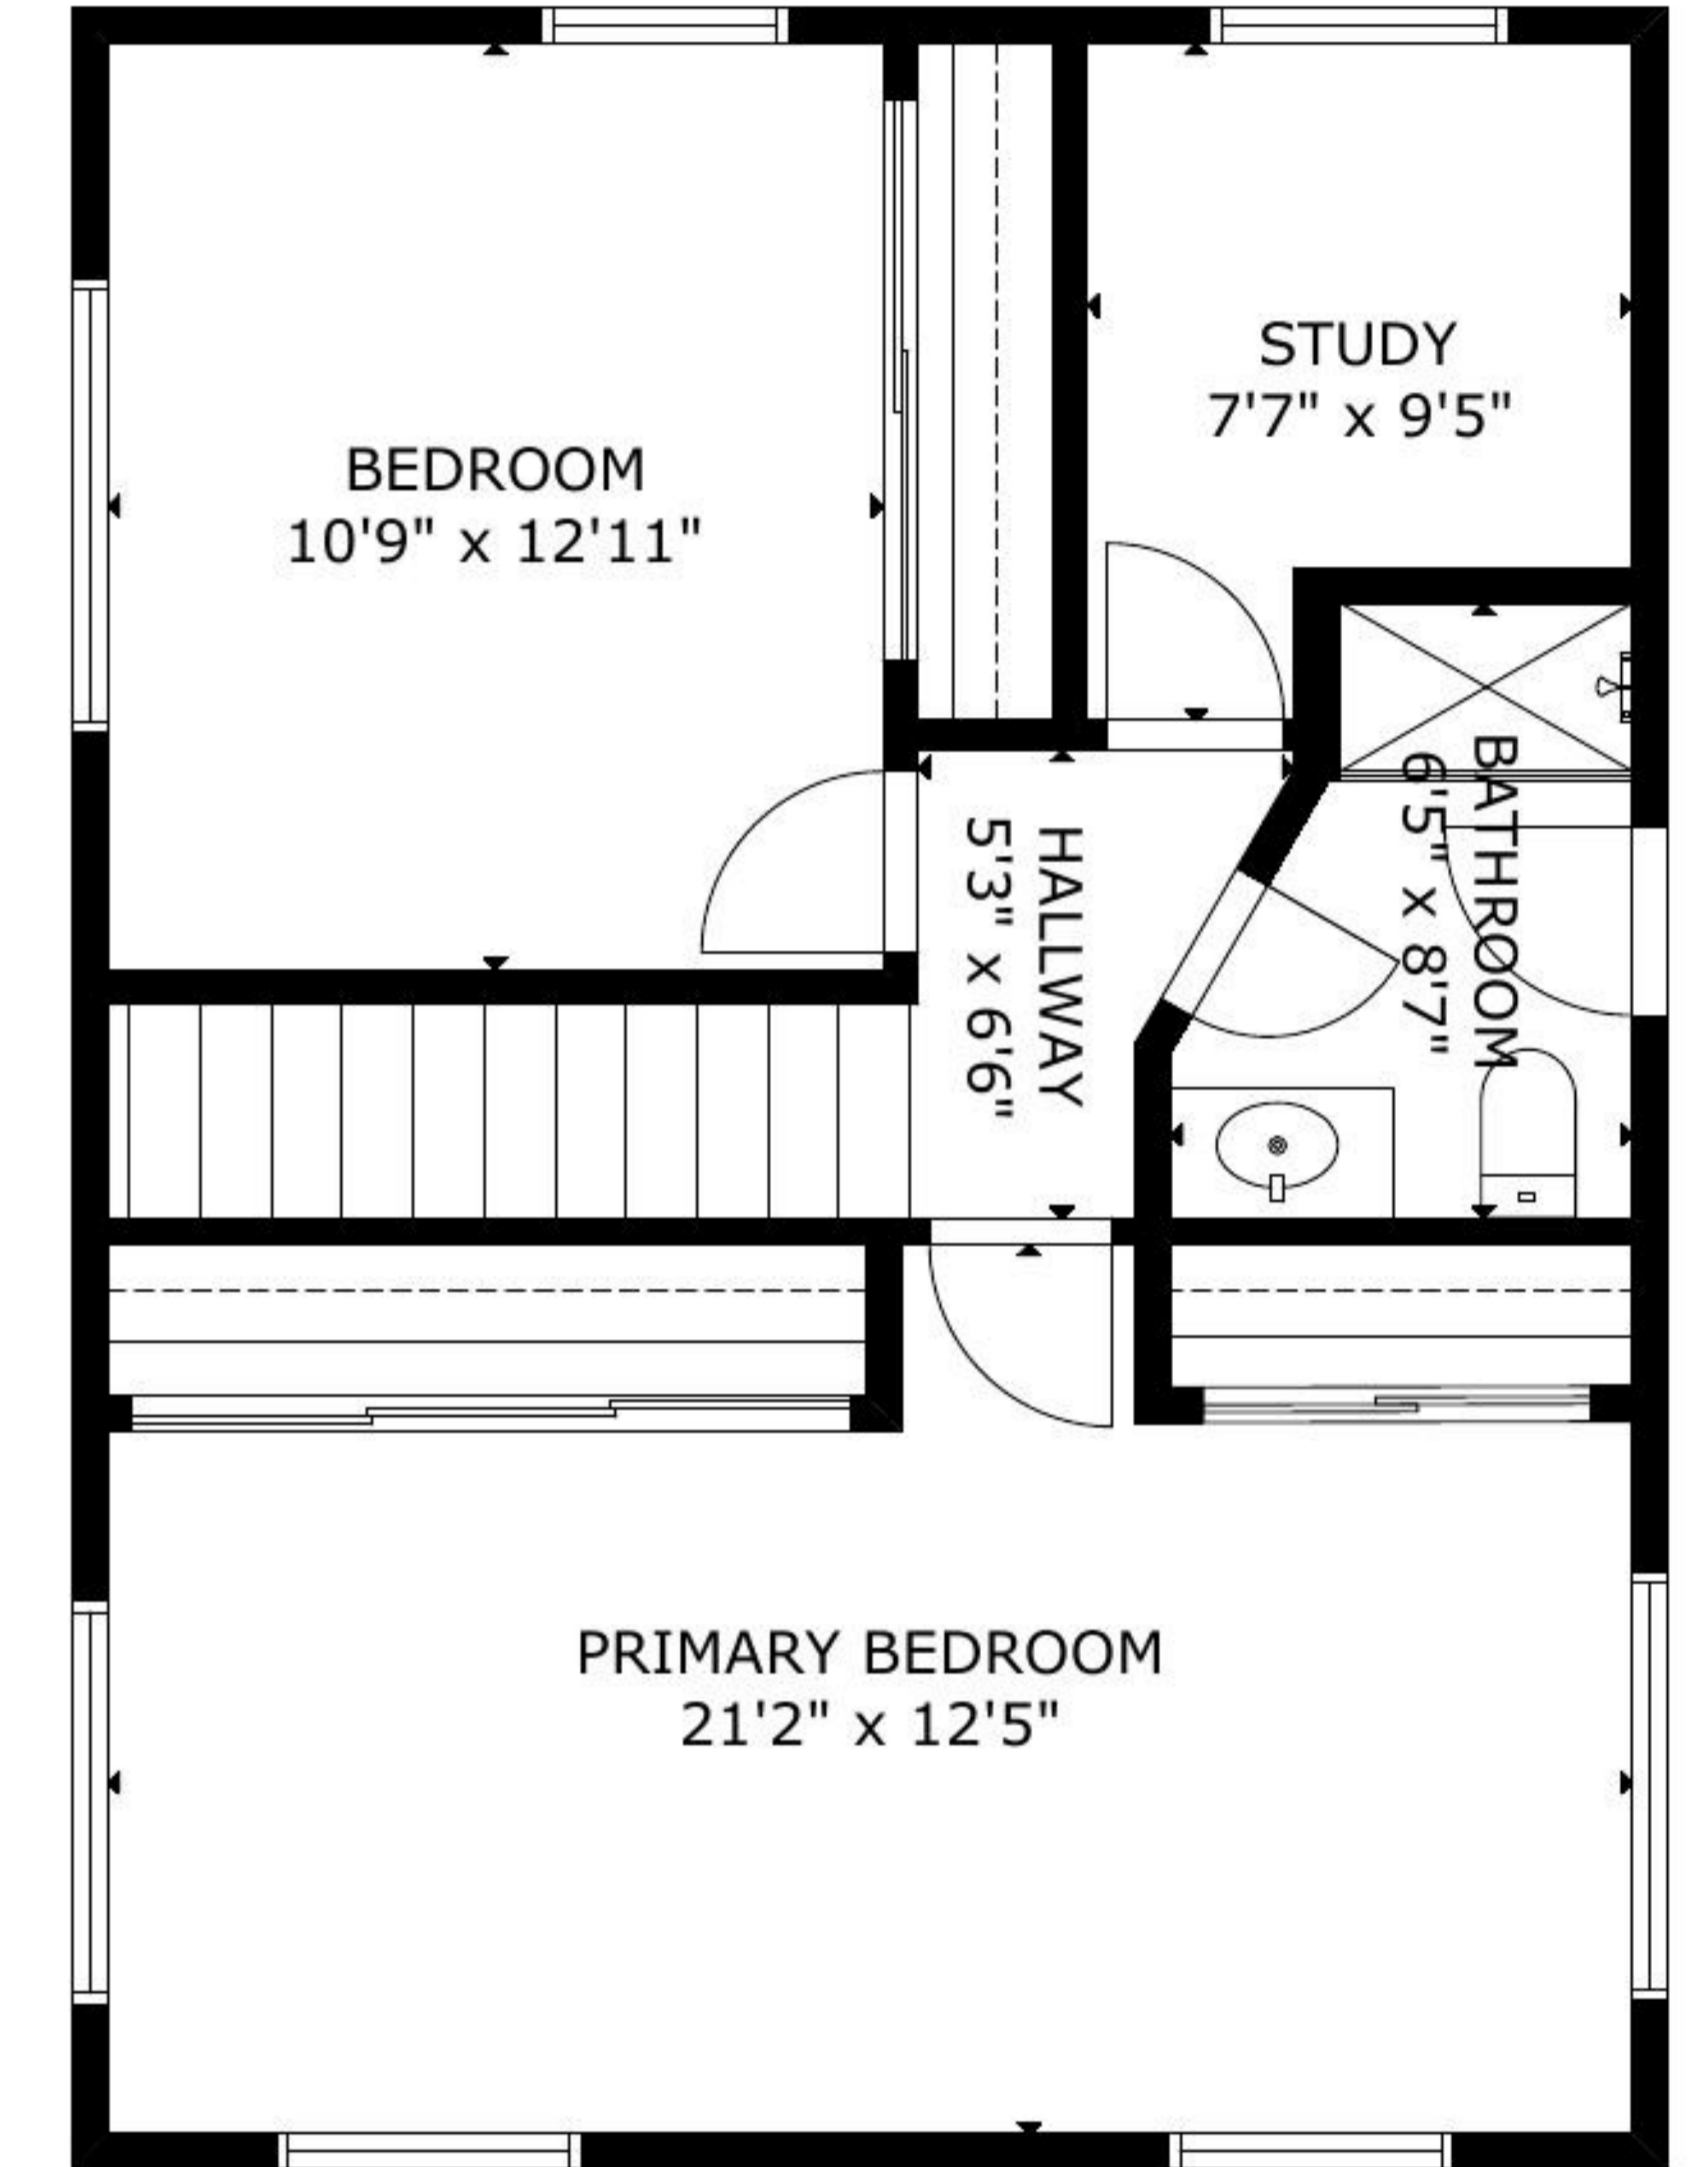

FLOOR 1

FLOOR 2

FLOOR 3

GROSS INTERNAL AREA
 TOTAL: 1,924 sq ft
 FLOOR 1: 45 sq ft, FLOOR 2: 1,263 sq ft, FLOOR 3: 616 sq ft
 EXCLUDED AREAS: GARAGE: 502 sq ft
 SIZE AND DIMENSIONS ARE APPROXIMATE, ACTUAL MAY VARY