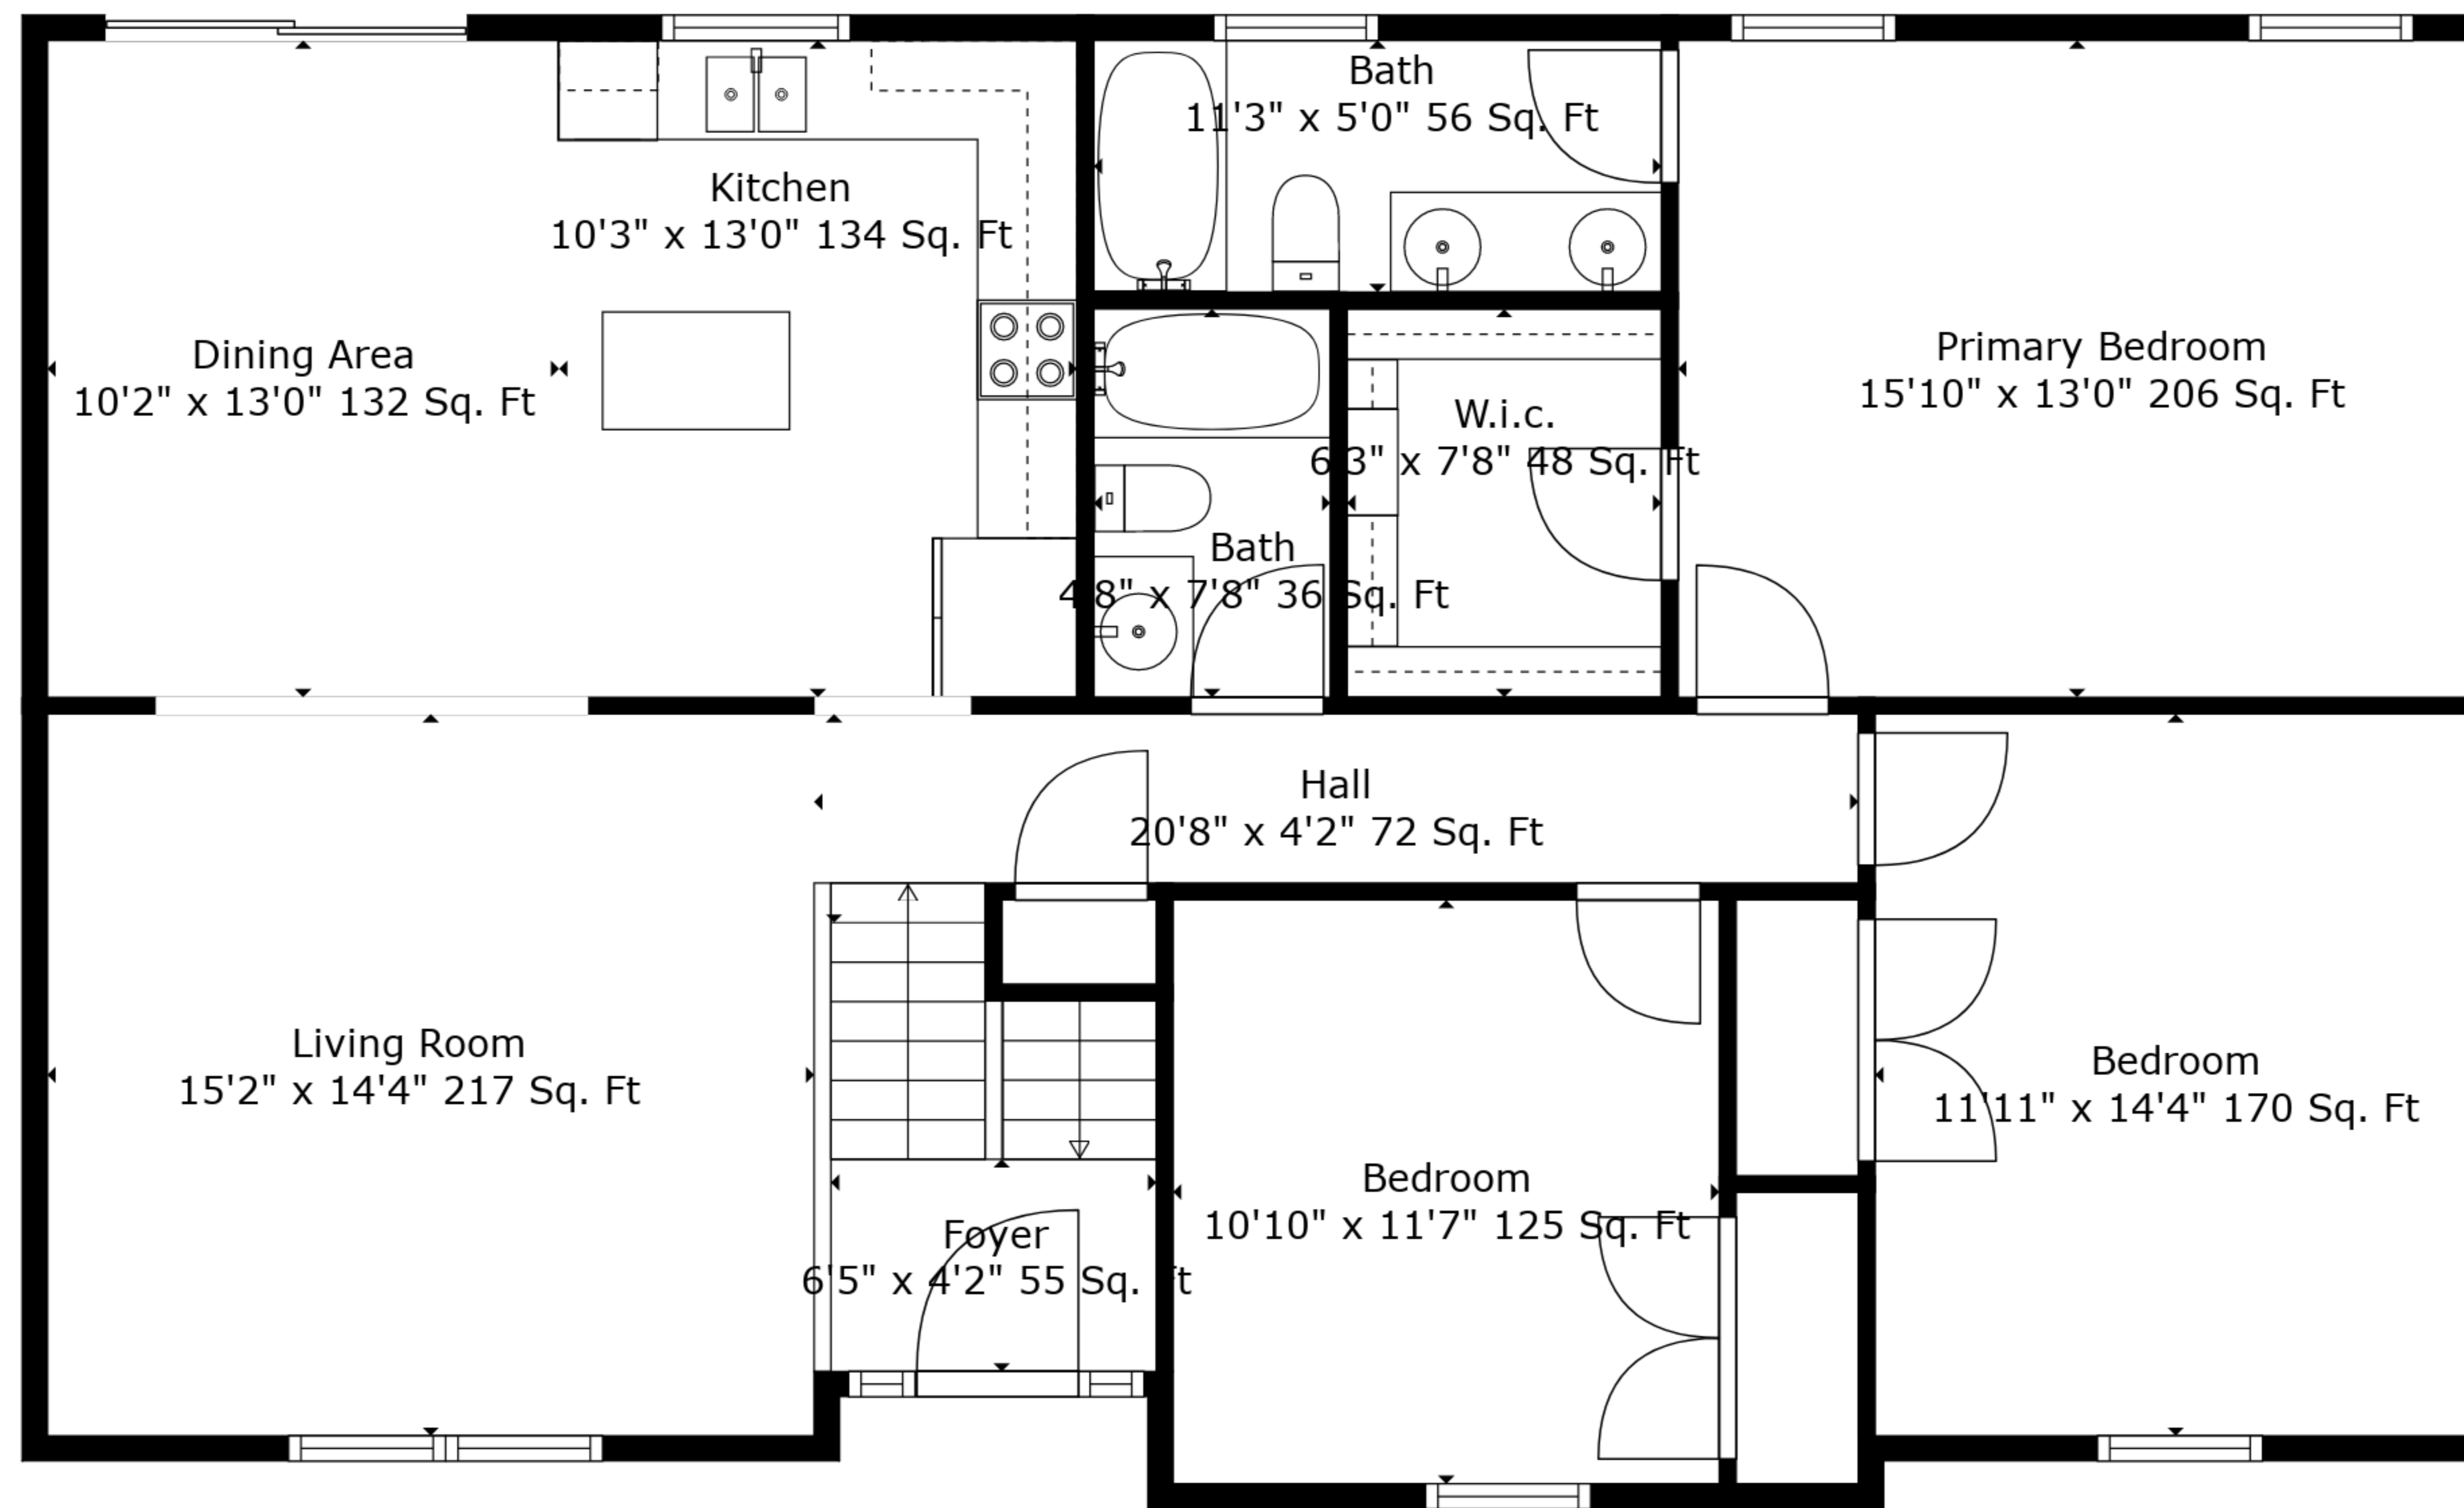

TOTAL: 1886 sq. ft

FLOOR 1: 549 sq. ft, FLOOR 2: 1337 sq. ft

EXCLUDED AREAS: GARAGE: 645 sq. ft

Measurements Are Deemed Highly Reliable But Not Guaranteed.

TOTAL: 1886 sq. ft

FLOOR 1: 549 sq. ft, FLOOR 2: 1337 sq. ft

EXCLUDED AREAS: GARAGE: 645 sq. ft

Measurements Are Deemed Highly Reliable But Not Guaranteed.

Floor 2

Floor 1

TOTAL: 1886 sq. ft
 FLOOR 1: 549 sq. ft, FLOOR 2: 1337 sq. ft
 EXCLUDED AREAS: GARAGE: 645 sq. ft