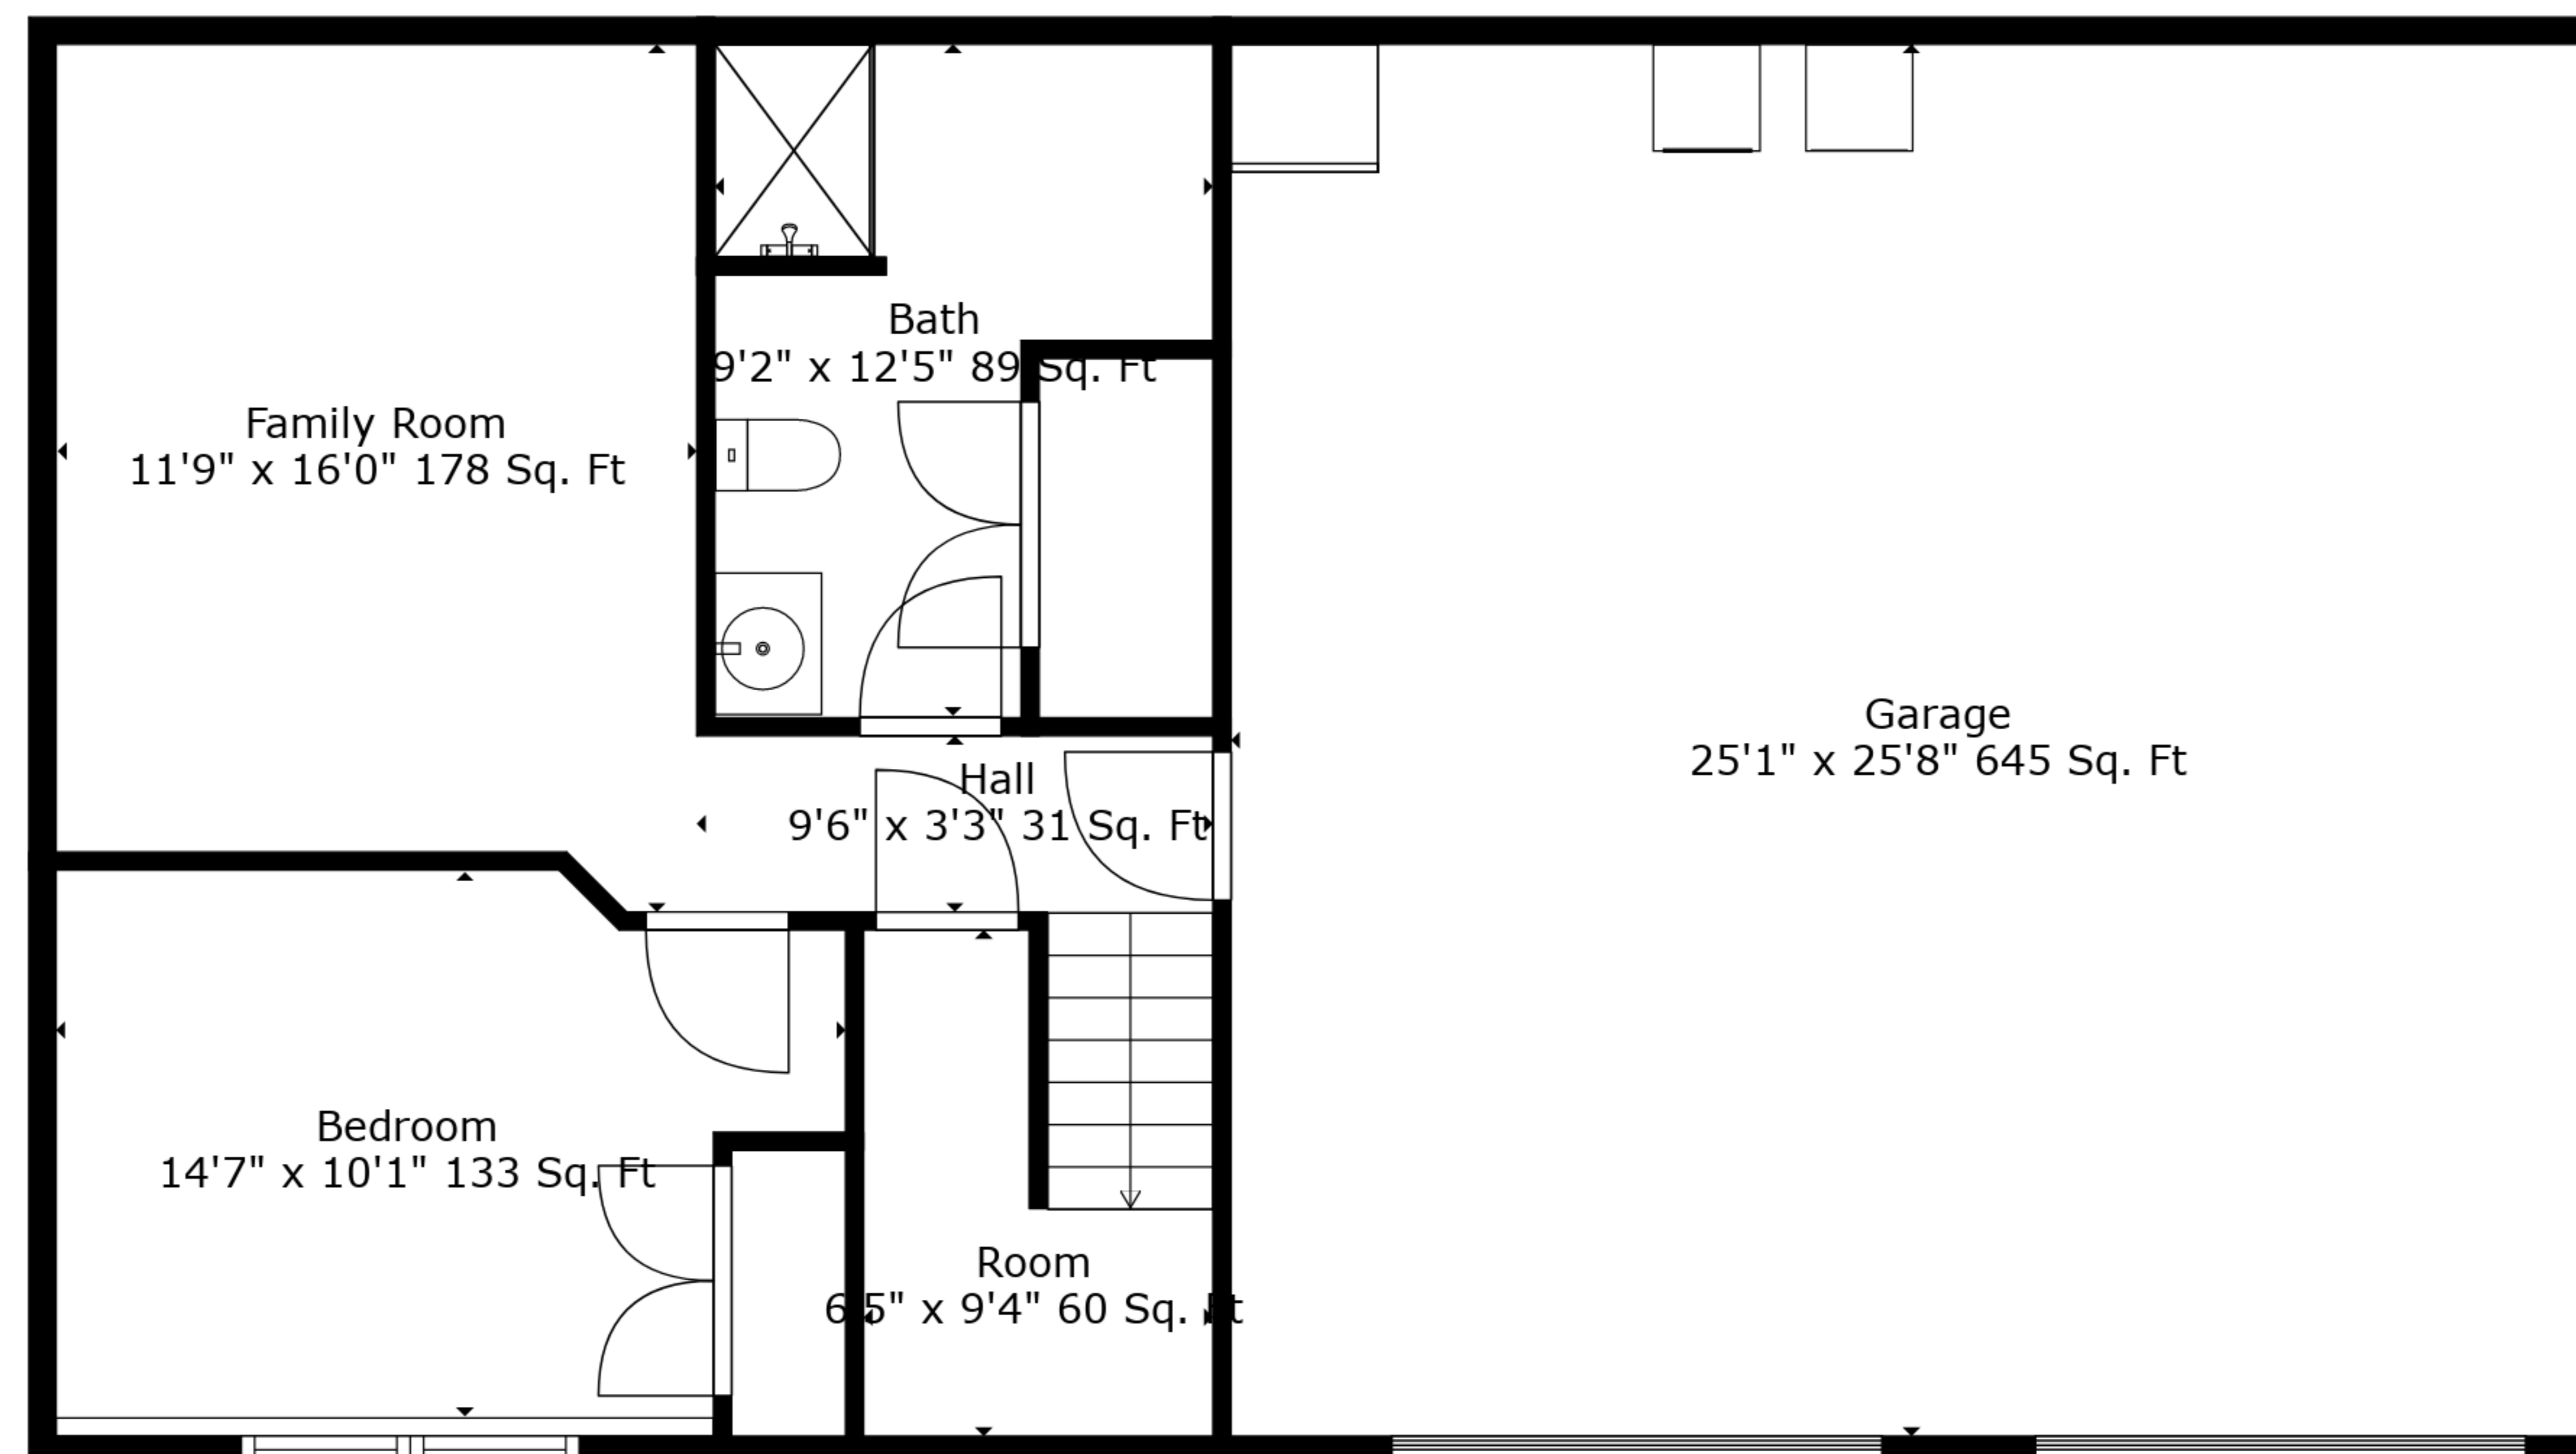

TOTAL: 1886 sq. ft

FLOOR 1: 549 sq. ft, FLOOR 2: 1337 sq. ft

EXCLUDED AREAS: GARAGE: 645 sq. ft

Measurements Are Deemed Highly Reliable But Not Guaranteed.

TOTAL: 1886 sq. ft

FLOOR 1: 549 sq. ft, FLOOR 2: 1337 sq. ft

EXCLUDED AREAS: GARAGE: 645 sq. ft

Measurements Are Deemed Highly Reliable But Not Guaranteed.

Floor 2

Floor 1

TOTAL: 1886 sq. ft
 FLOOR 1: 549 sq. ft, FLOOR 2: 1337 sq. ft
 EXCLUDED AREAS: GARAGE: 645 sq. ft