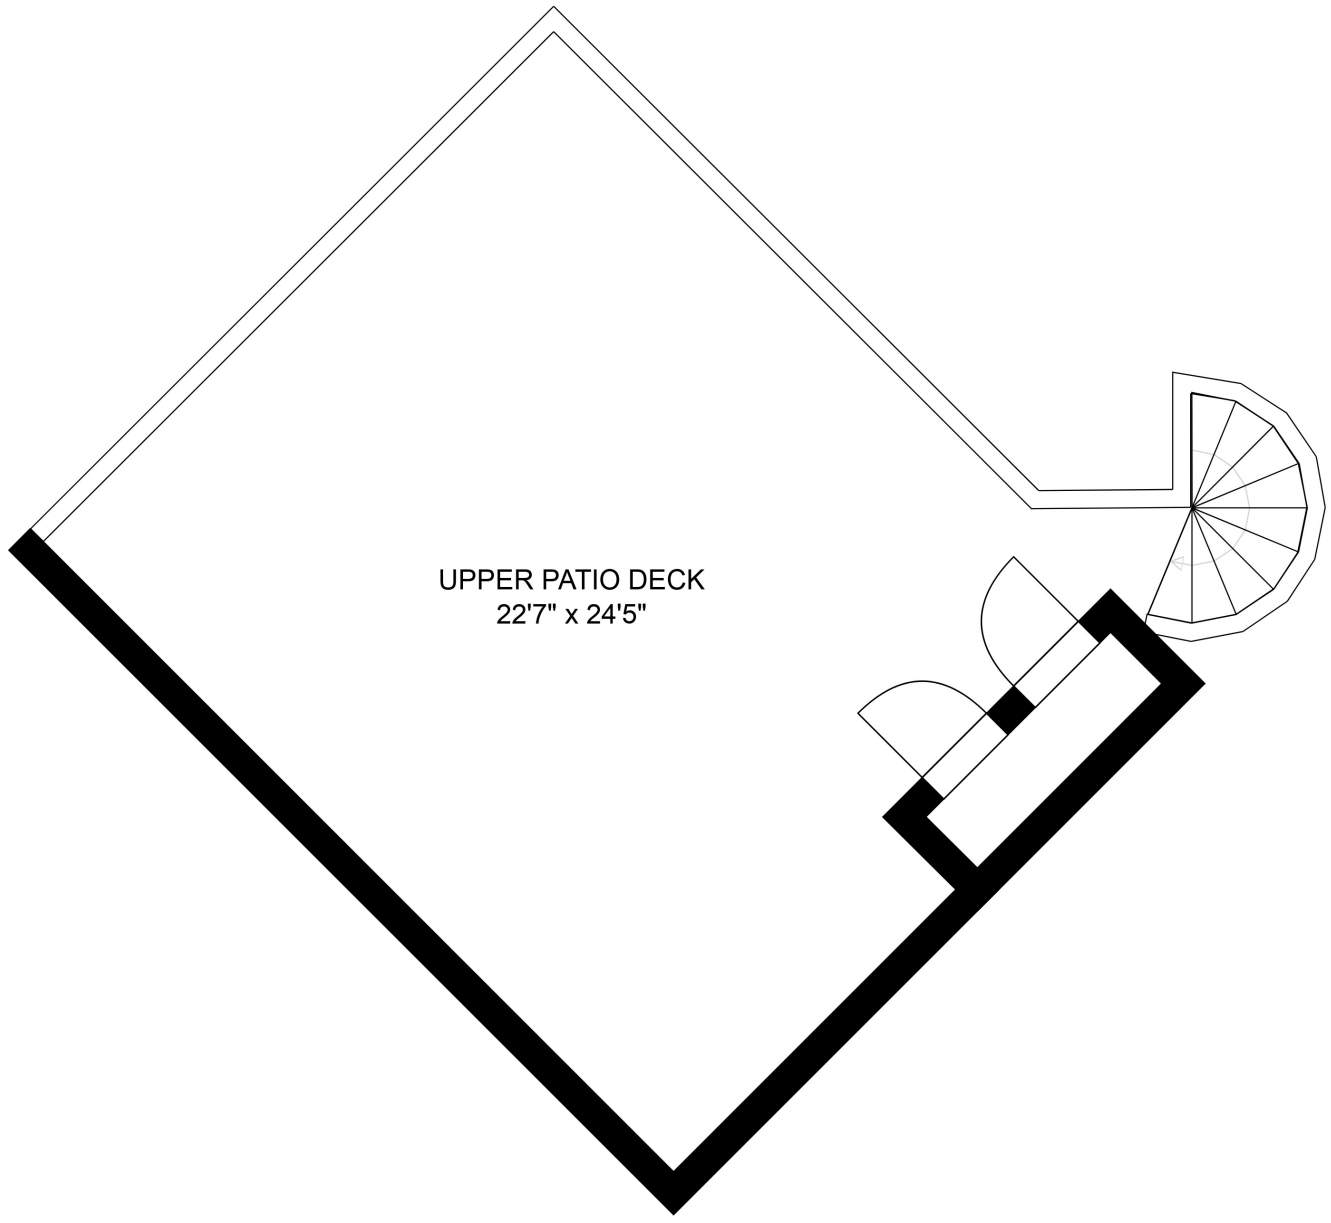

FLOOR 1

FLOOR 2

UPPER PATIO DECK
22'7" x 24'5"