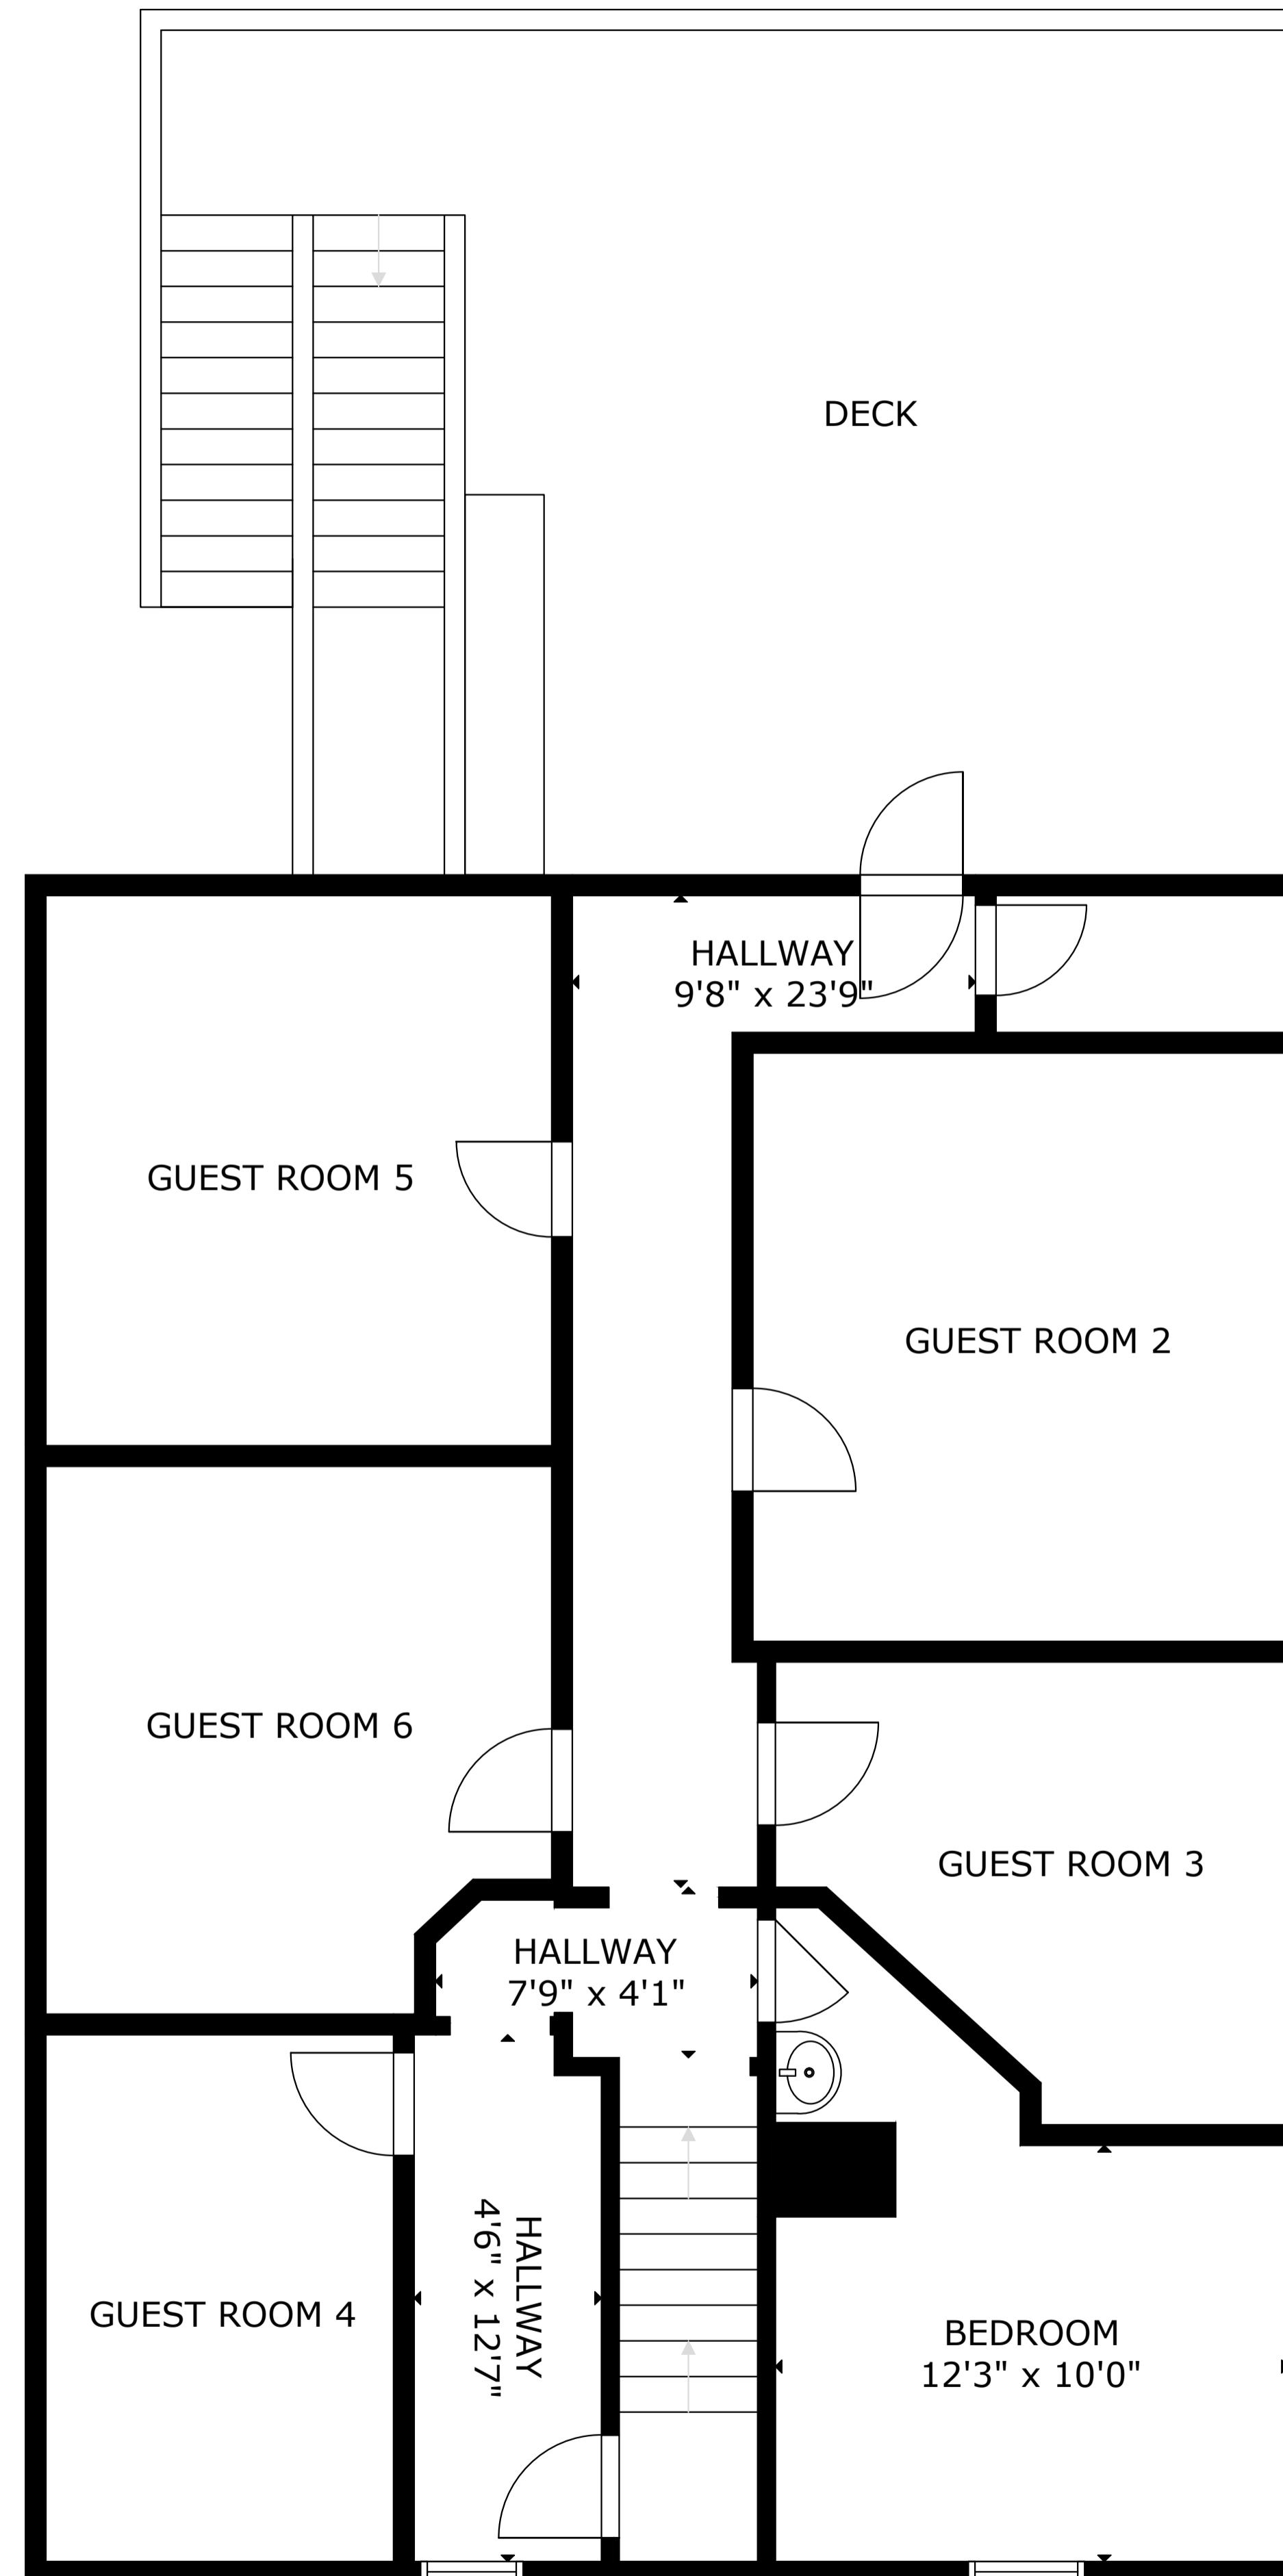

184 Bradford St Provincetown

GROSS INTERNAL AREA
TOTAL: 2,980 sq.ft

FLOOR 1: 1,294 sq.ft, FLOOR 2: 1,186 sq.ft, FLOOR 3: 500 sq.ft

EXCLUDED AREA: DECK: 161 sq.ft

SIZE AND DIMENSIONS ARE APPROXIMATE, ACTUAL MAY VARY