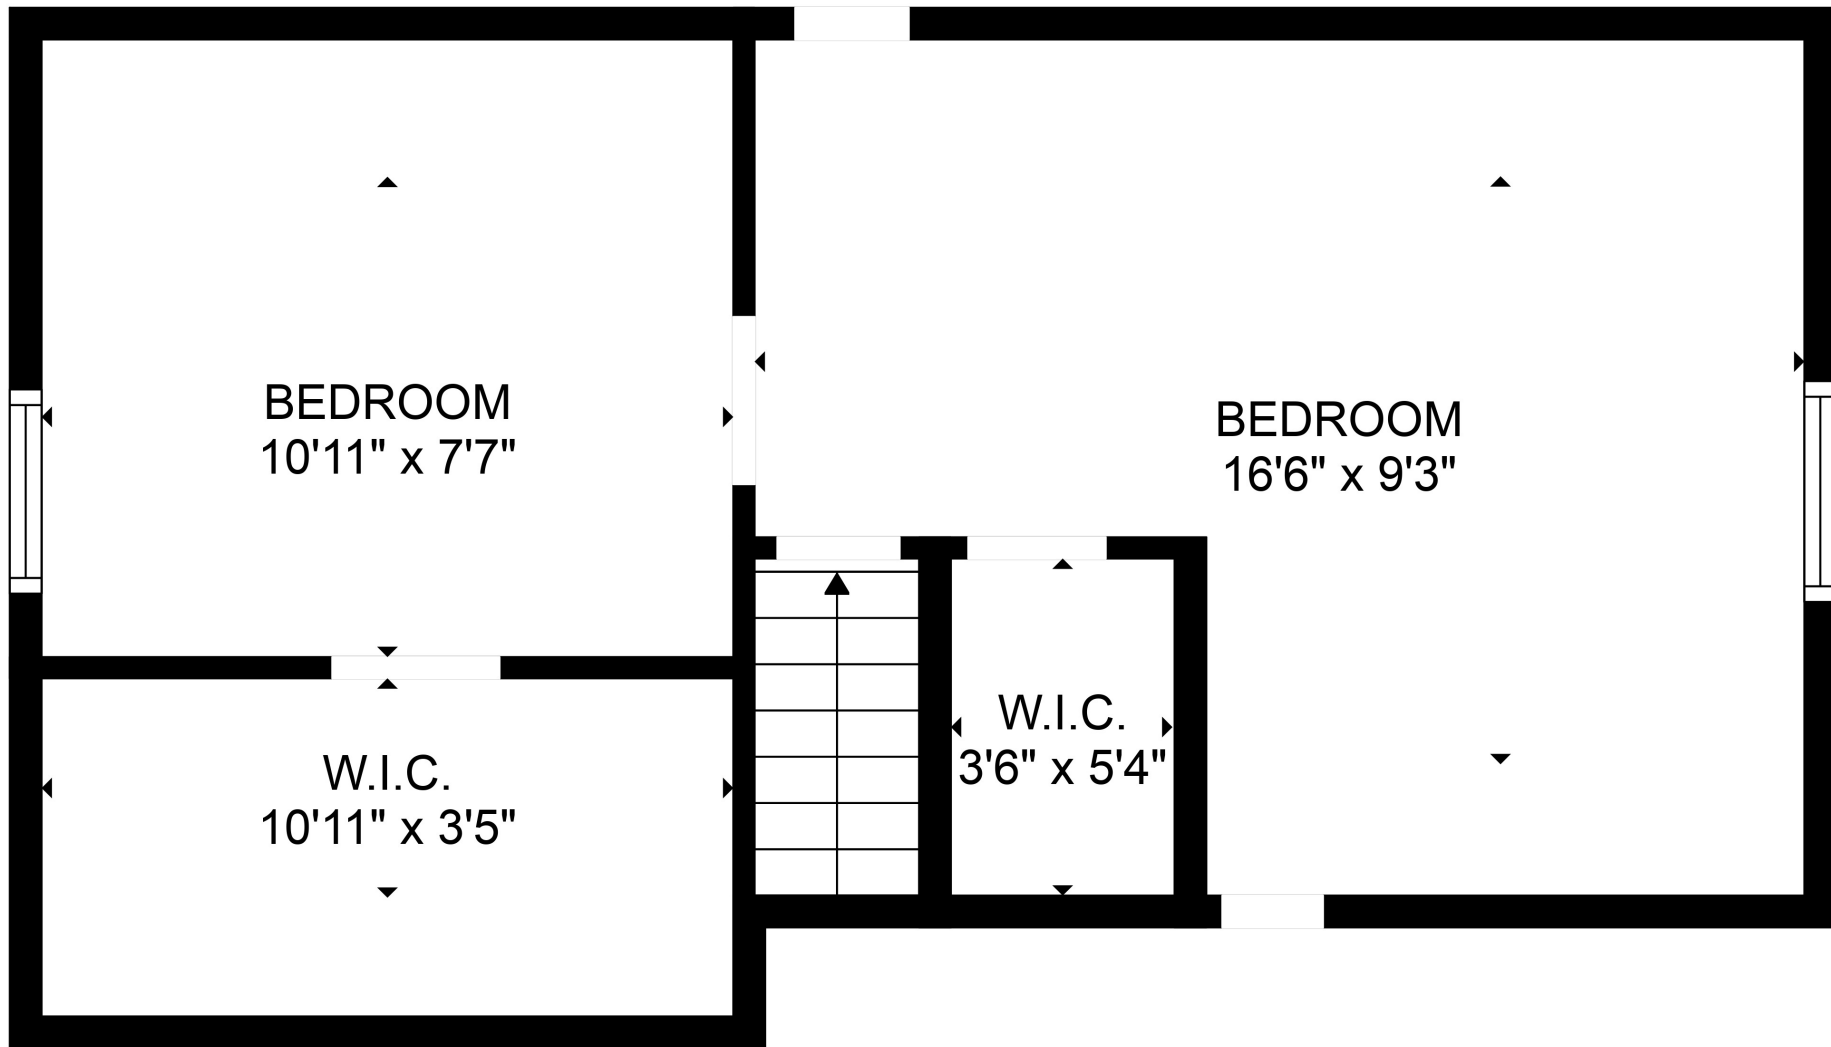

FLOOR 2

FLOOR 1

Total scanned area: 1154 sq. ft

SIZES AND DIMENSIONS ARE APPROXIMATE, ACTUAL MAY VARY.

Total scanned area: 1154 sq. ft

SIZES AND DIMENSIONS ARE APPROXIMATE, ACTUAL MAY VARY.

Total scanned area: 1154 sq. ft

SIZES AND DIMENSIONS ARE APPROXIMATE, ACTUAL MAY VARY.