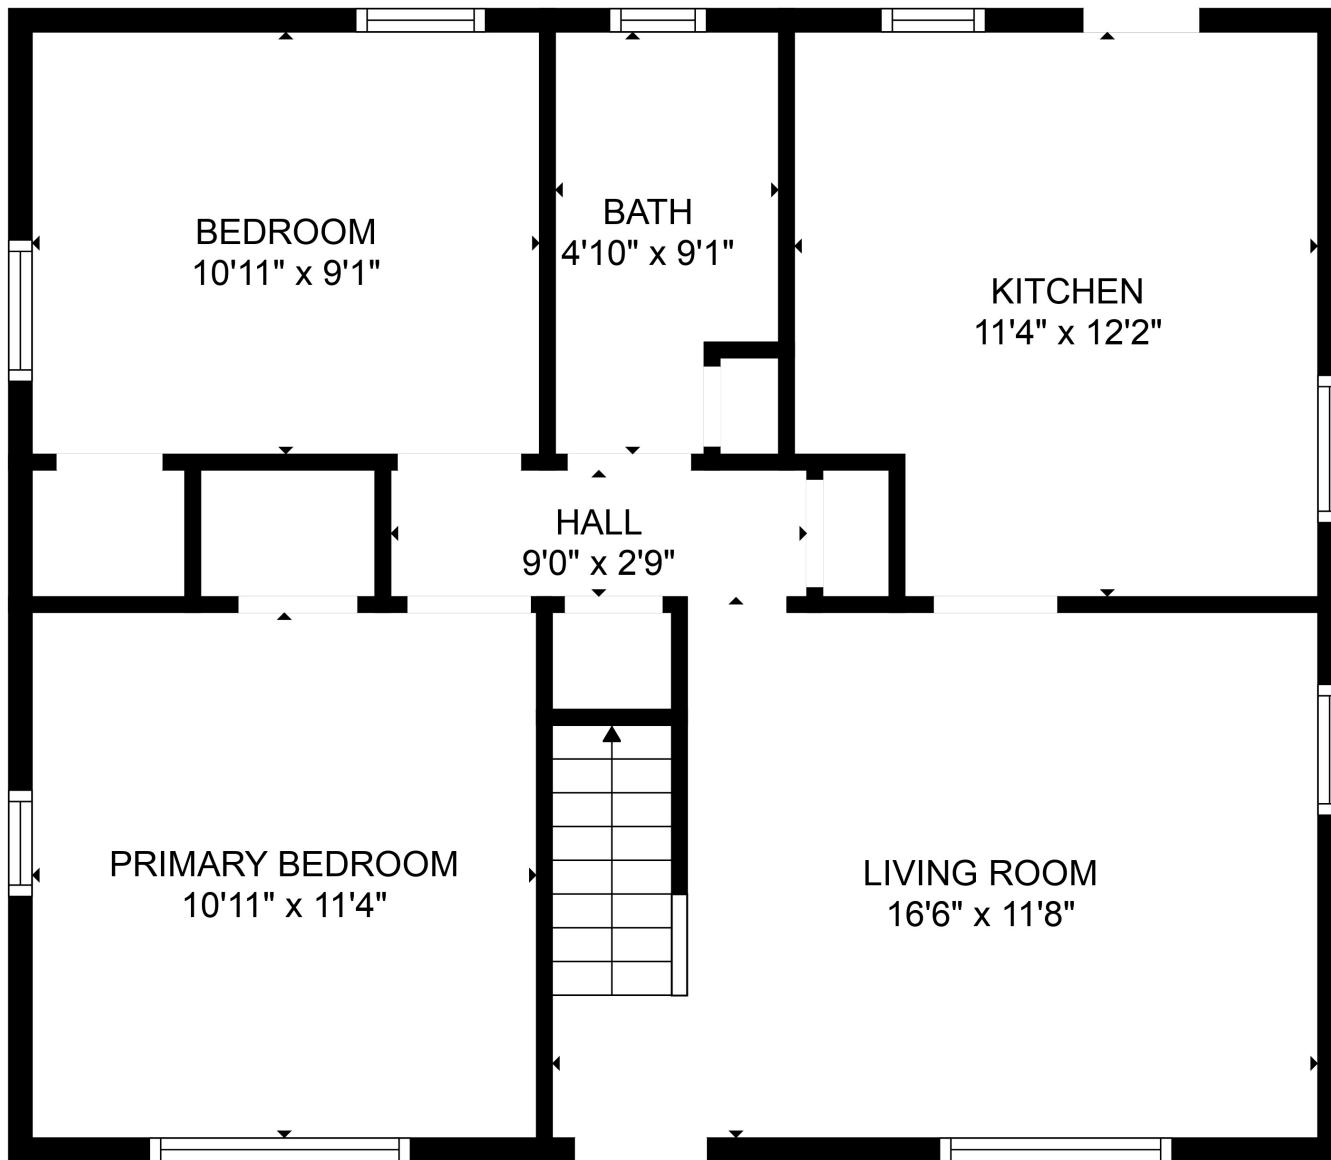

FLOOR 2

FLOOR 1

Total scanned area: 1154 sq. ft

SIZES AND DIMENSIONS ARE APPROXIMATE, ACTUAL MAY VARY.

Total scanned area: 1154 sq. ft

SIZES AND DIMENSIONS ARE APPROXIMATE, ACTUAL MAY VARY.

Total scanned area: 1154 sq. ft

SIZES AND DIMENSIONS ARE APPROXIMATE, ACTUAL MAY VARY.