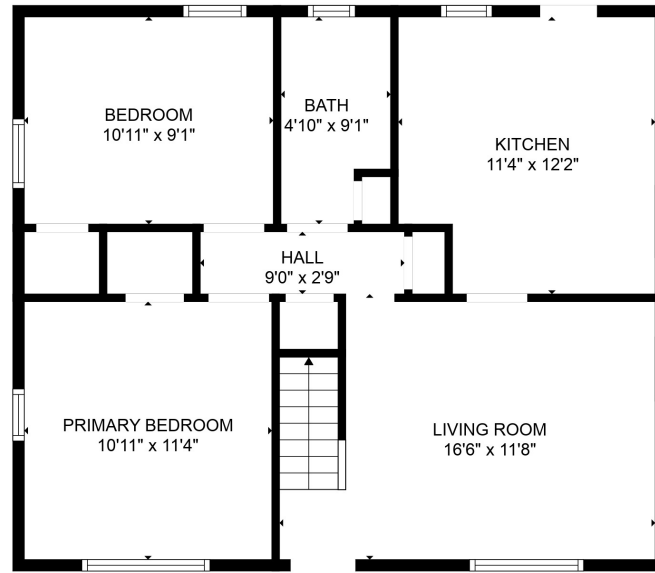

FLOOR 2

FLOOR 1

Total scanned area: 1154 sq. ft

SIZES AND DIMENSIONS ARE APPROXIMATE, ACTUAL MAY VARY.

Total scanned area: 1154 sq. ft

SIZES AND DIMENSIONS ARE APPROXIMATE, ACTUAL MAY VARY.

Total scanned area: 1154 sq. ft

SIZES AND DIMENSIONS ARE APPROXIMATE, ACTUAL MAY VARY.