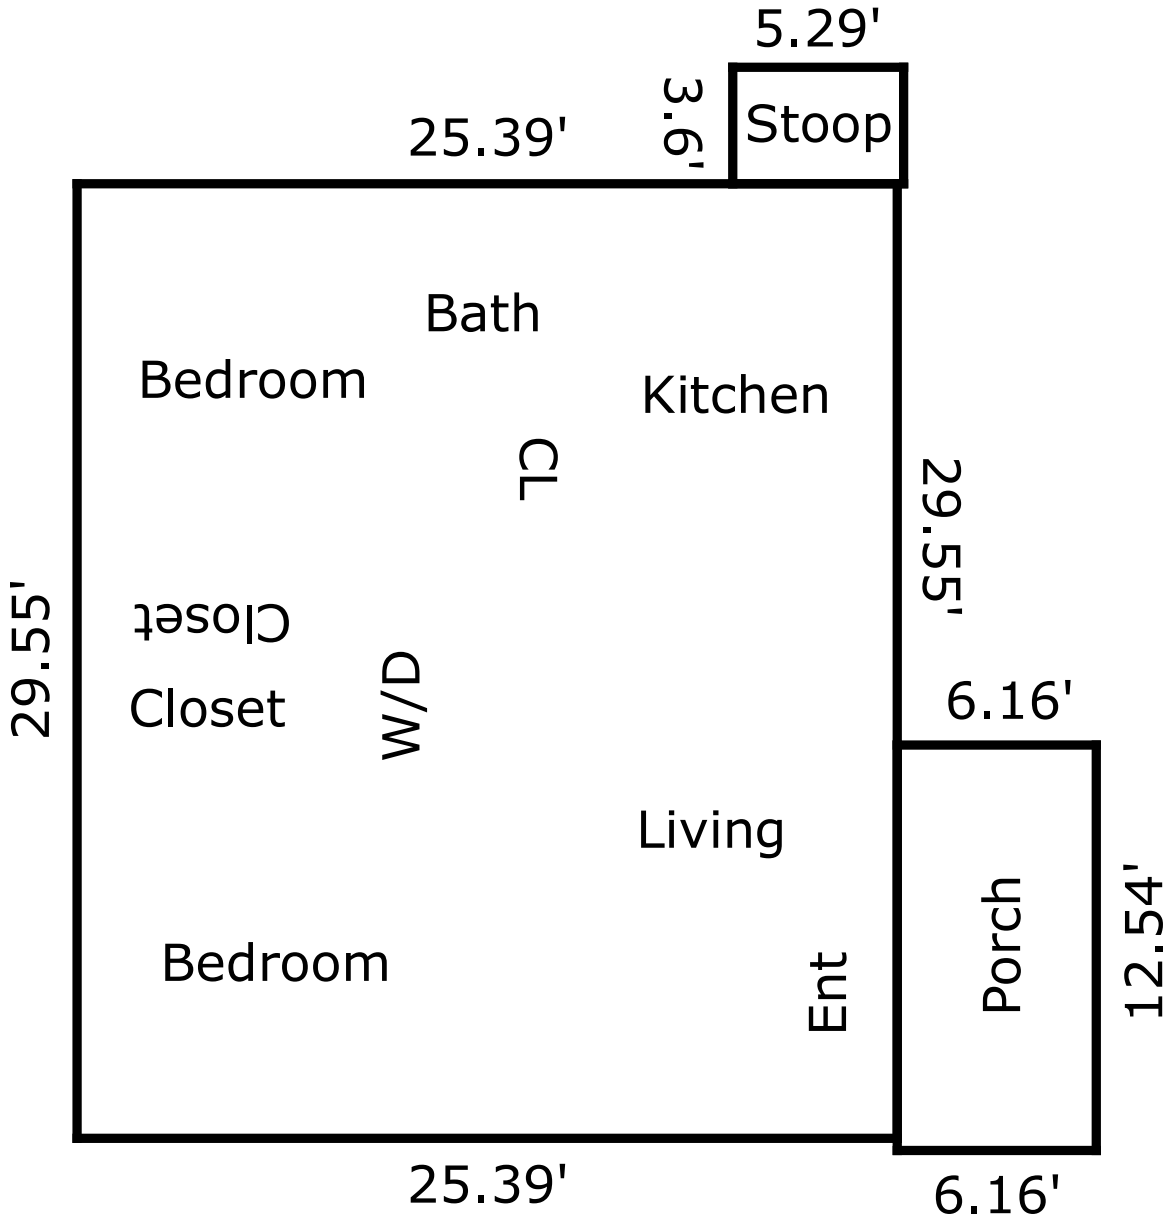

Building Sketch

Borrower/Client			
Property Address 3241 Minnesota Road			
City	Charlotte	County	State NC Zip Code 28208
Lender			

TOTAL Sketch by a la mode

Area Calculations Summary

Living Area	
Main Level	750.27 Sq ft
Total Living Area (Rounded):	750 Sq ft
Non-living Area	
Stoop	19.04 Sq ft
Porch	77.25 Sq ft