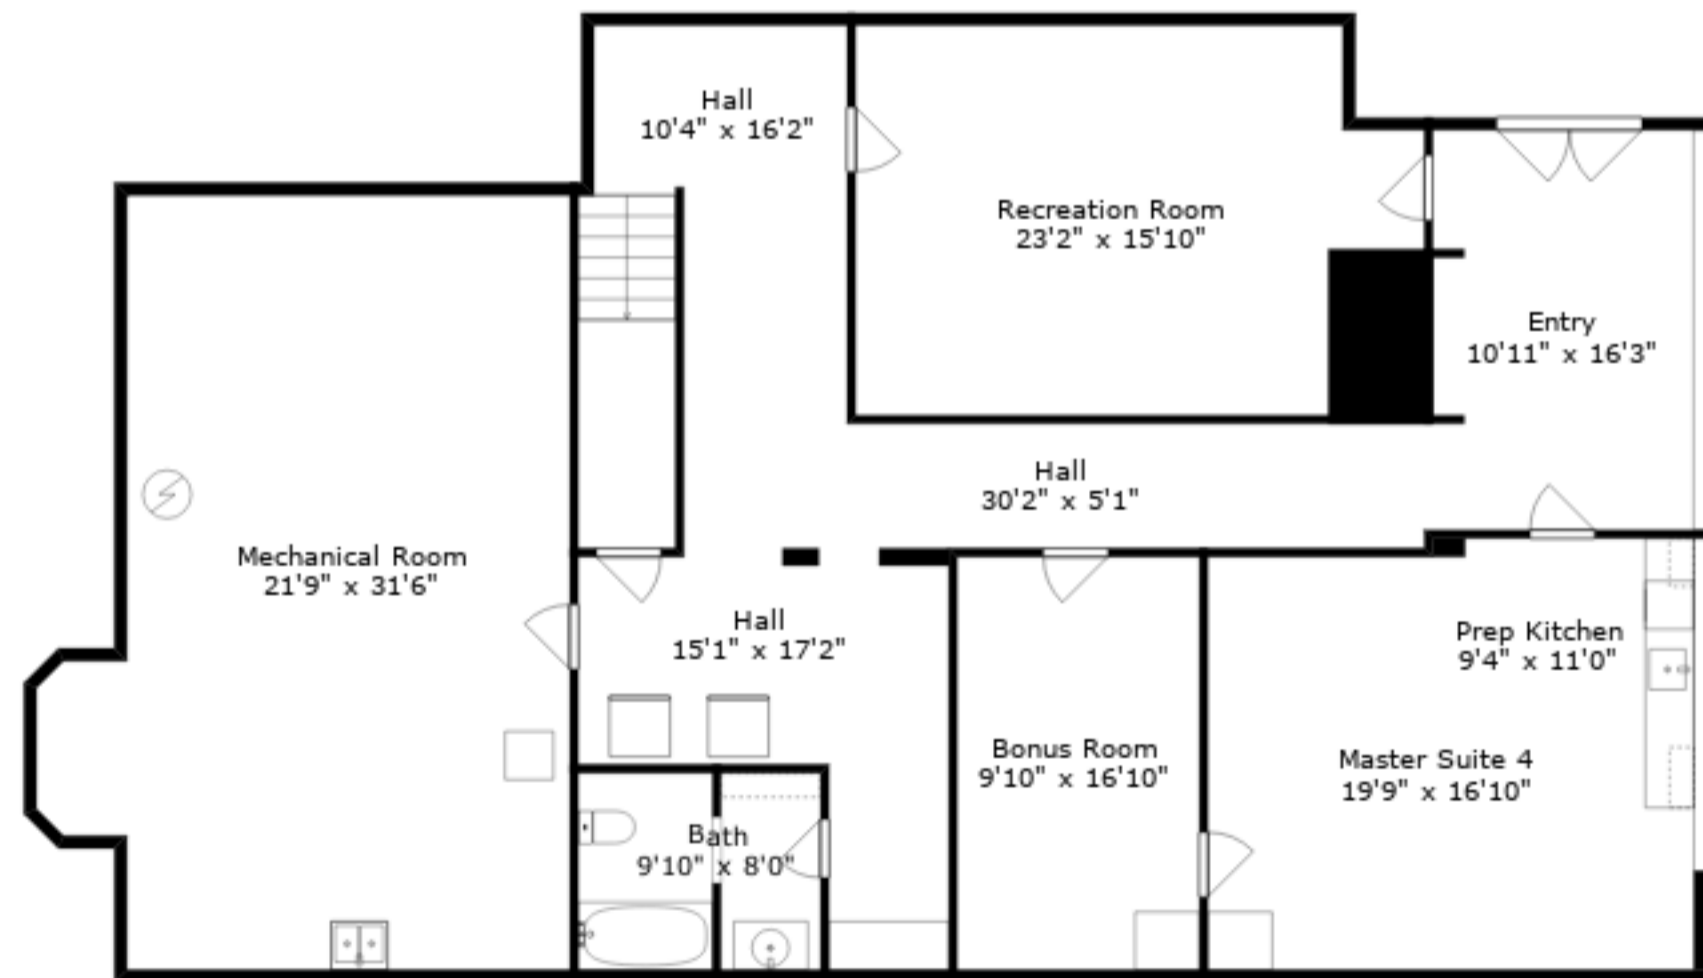

Sizes And Dimensions Are Approximate. Actual May Vary.

ESTIMATED AREAS

GLA LOWER FLOOR: 1782 sq. ft EXCLUDED AREAS 630 sq. ft
 GLA MAIN FLOOR: 2516 sq. ft EXCLUDED AREAS 751 sq. ft
 GLA UPPER FLOOR: 2089 sq. ft EXCLUDED AREAS 663 sq. ft
 Total GLA 6387 sq. ft, total area 8431 sq. ft

Sizes And Dimensions Are Approximate. Actual May Vary.

Main Floor

Upper Floor

Lower Floor

ESTIMATED AREAS

GLA LOWER FLOOR: 1782 sq. ft EXCLUDED AREAS 630 sq. ft
 GLA MAIN FLOOR: 2516 sq. ft EXCLUDED AREAS 751 sq. ft
 GLA UPPER FLOOR: 2089 sq. ft EXCLUDED AREAS 663 sq. ft
 Total GLA 6387 sq. ft, total area 8431 sq. ft

Sizes And Dimensions Are Approximate. Actual May Vary.