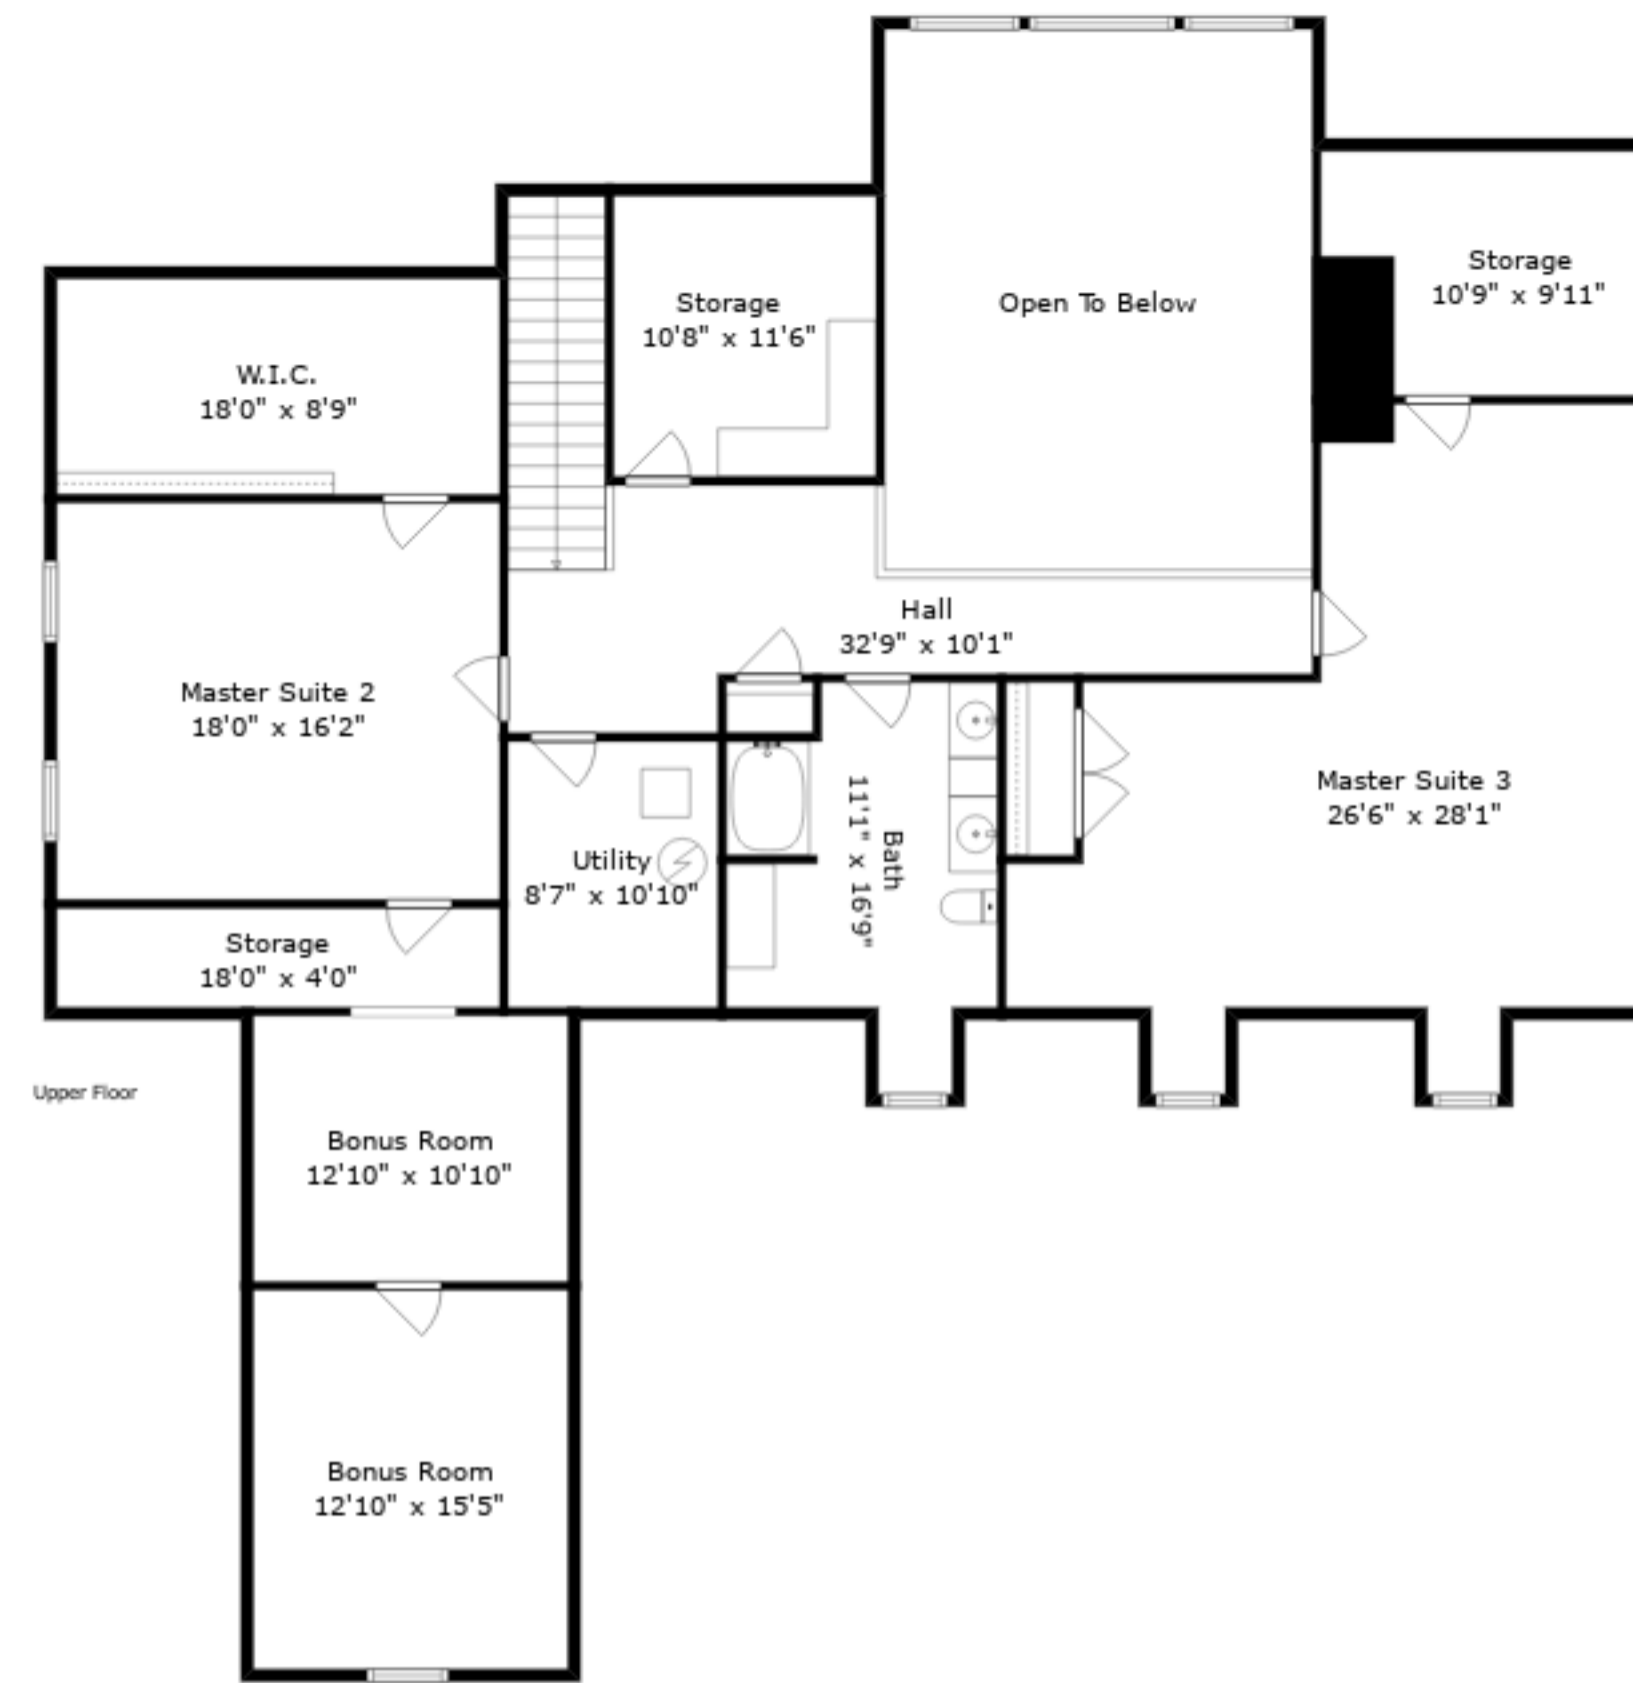

Sizes And Dimensions Are Approximate. Actual May Vary.

ESTIMATED AREAS

GLA LOWER FLOOR: 1782 sq. ft EXCLUDED AREAS 630 sq. ft
 GLA MAIN FLOOR: 2516 sq. ft EXCLUDED AREAS 751 sq. ft
 GLA UPPER FLOOR: 2089 sq. ft EXCLUDED AREAS 663 sq. ft
 Total GLA 6387 sq. ft, total area 8431 sq. ft

Sizes And Dimensions Are Approximate. Actual May Vary.

Main Floor

Upper Floor

Lower Floor

ESTIMATED AREAS

GLA LOWER FLOOR: 1782 sq. ft EXCLUDED AREAS 630 sq. ft
 GLA MAIN FLOOR: 2516 sq. ft EXCLUDED AREAS 751 sq. ft
 GLA UPPER FLOOR: 2089 sq. ft EXCLUDED AREAS 663 sq. ft
 Total GLA 6387 sq. ft, total area 8431 sq. ft

Sizes And Dimensions Are Approximate. Actual May Vary.