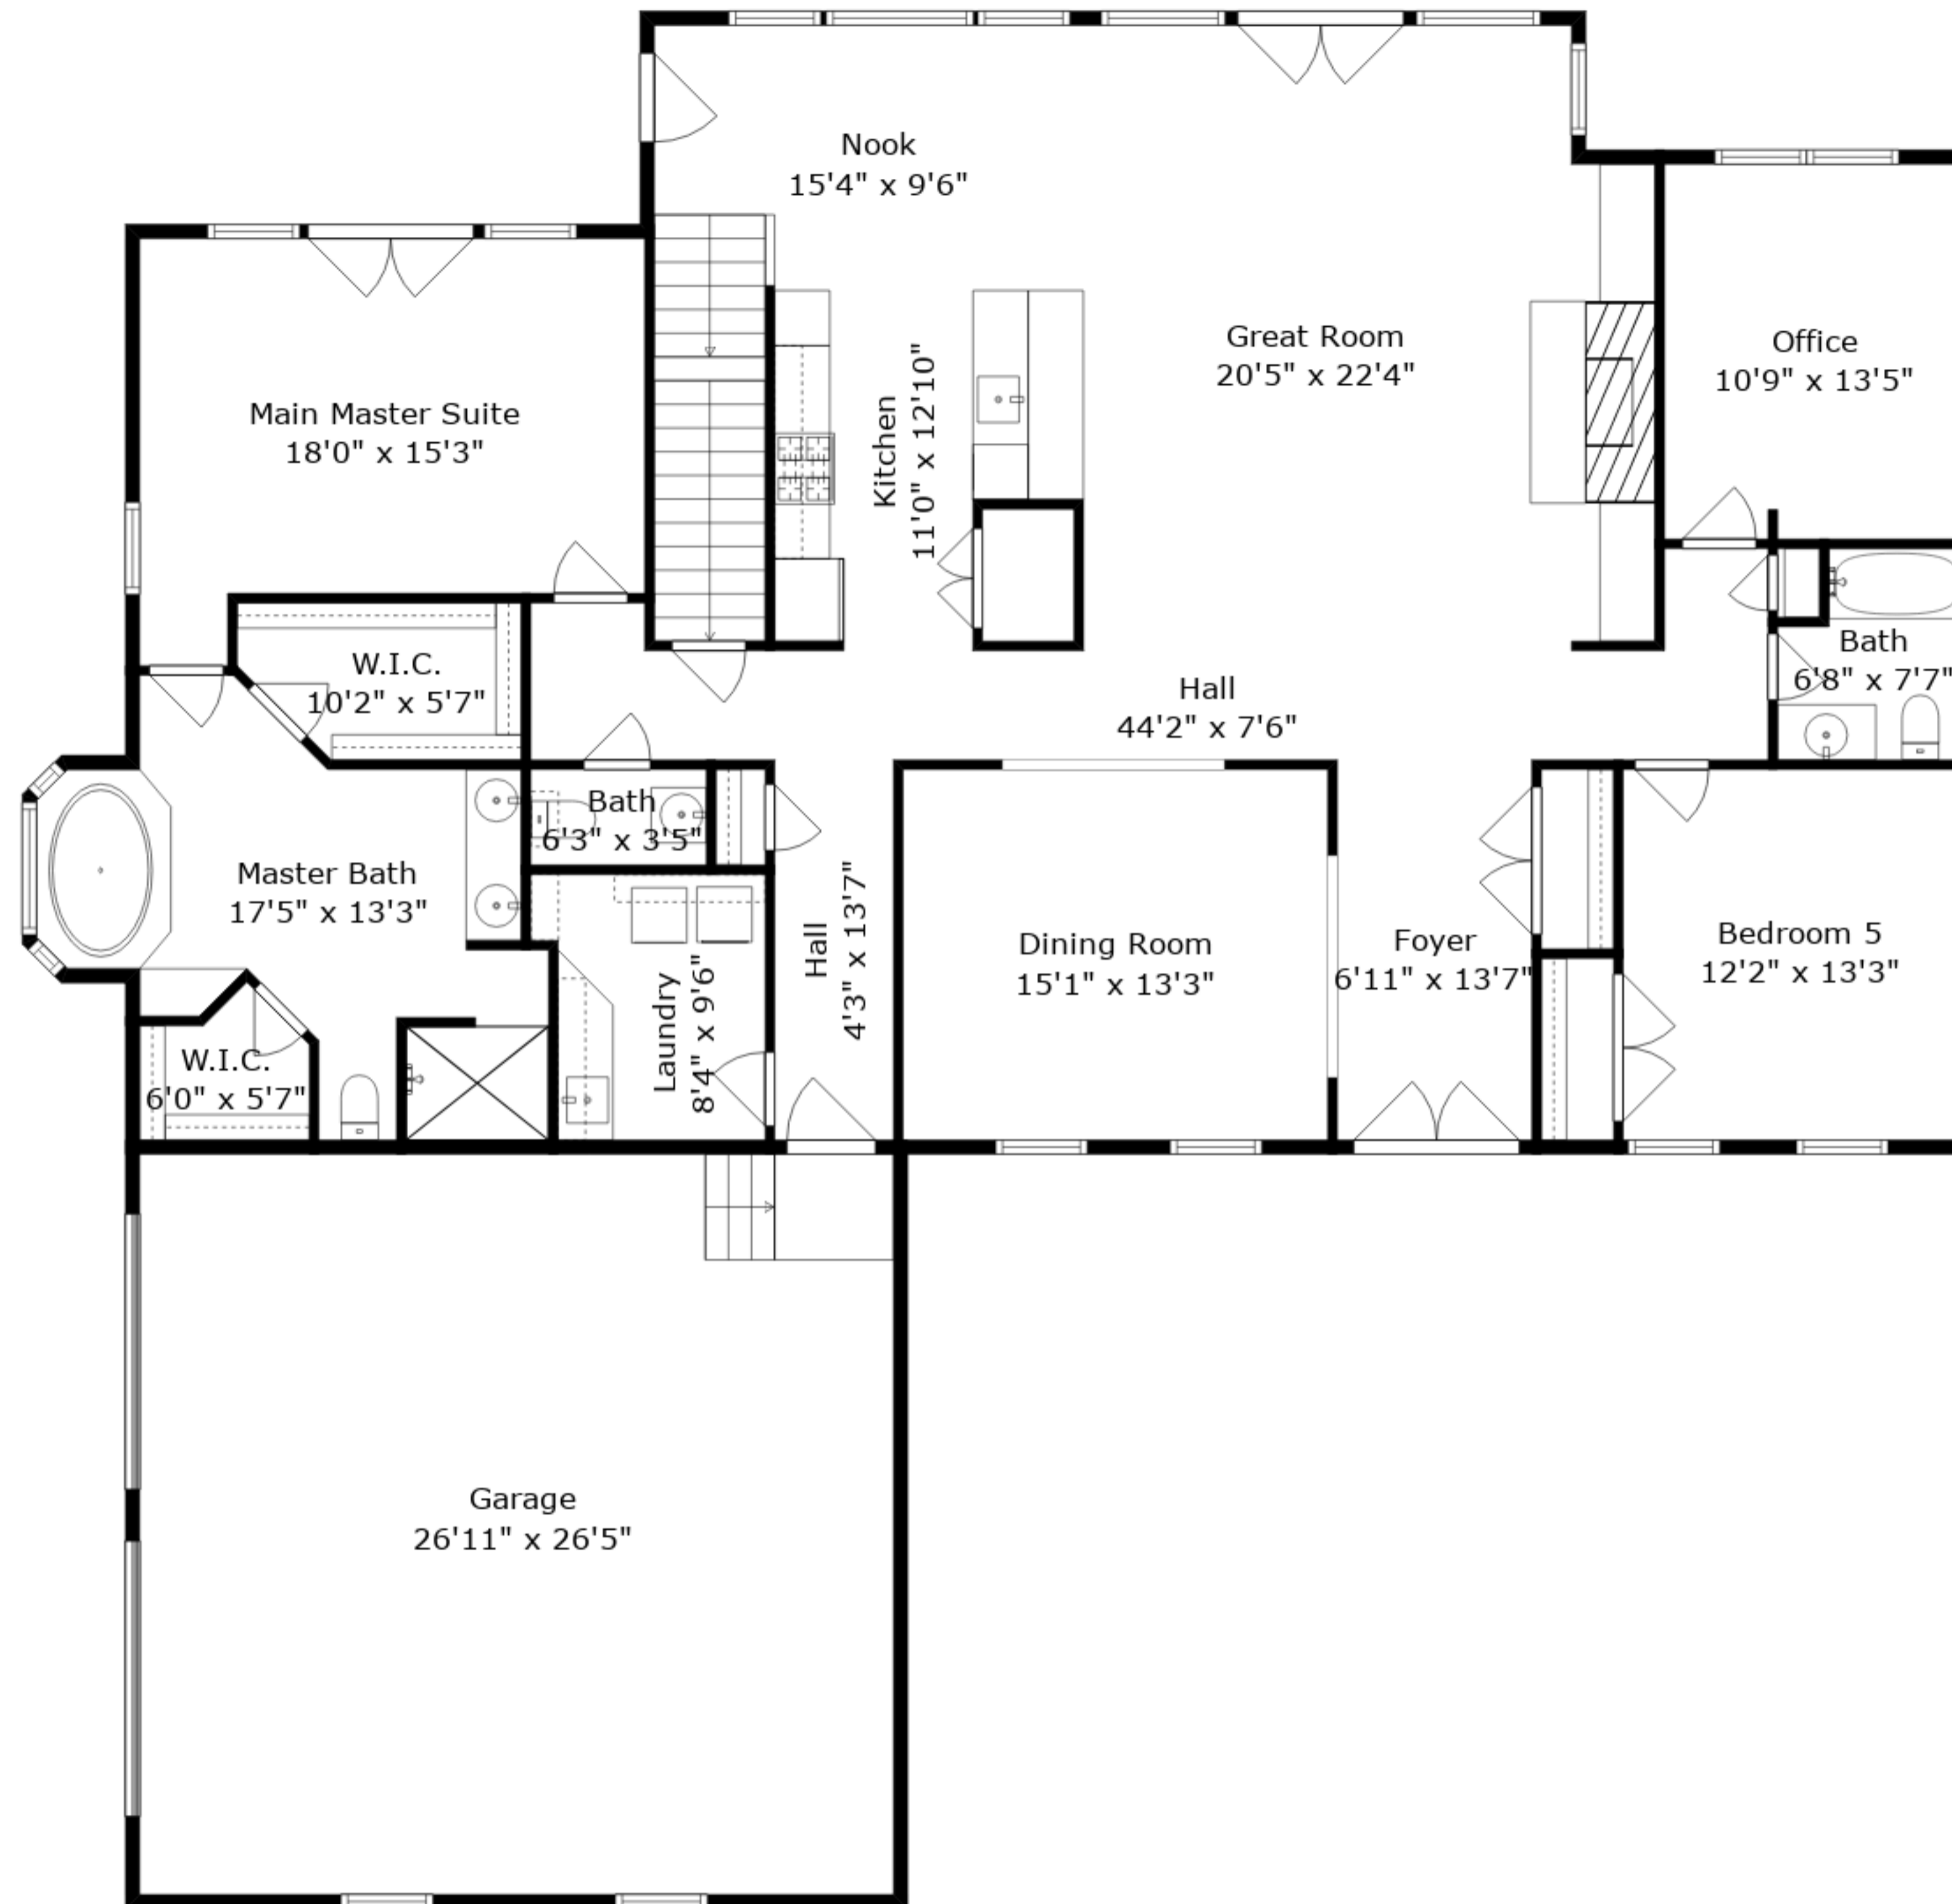

ESTIMATED AREAS

GLA LOWER FLOOR: 1782 sq. ft EXCLUDED AREAS 630 sq. ft
 GLA MAIN FLOOR: 2516 sq. ft EXCLUDED AREAS 751 sq. ft
 GLA UPPER FLOOR: 2089 sq. ft EXCLUDED AREAS 663 sq. ft
 Total GLA 6387 sq. ft, total area 8431 sq. ft

Sizes And Dimensions Are Approximate. Actual May Vary.

ESTIMATED AREAS

GLA LOWER FLOOR: 1782 sq. ft EXCLUDED AREAS 630 sq. ft
 GLA MAIN FLOOR: 2516 sq. ft EXCLUDED AREAS 751 sq. ft
 GLA UPPER FLOOR: 2089 sq. ft EXCLUDED AREAS 663 sq. ft
 Total GLA 6387 sq. ft, total area 8431 sq. ft

Sizes And Dimensions Are Approximate. Actual May Vary.

Main Floor

Upper Floor

Lower Floor

ESTIMATED AREAS

GLA LOWER FLOOR: 1782 sq. ft EXCLUDED AREAS 630 sq. ft
 GLA MAIN FLOOR: 2516 sq. ft EXCLUDED AREAS 751 sq. ft
 GLA UPPER FLOOR: 2089 sq. ft EXCLUDED AREAS 663 sq. ft
 Total GLA 6387 sq. ft, total area 8431 sq. ft