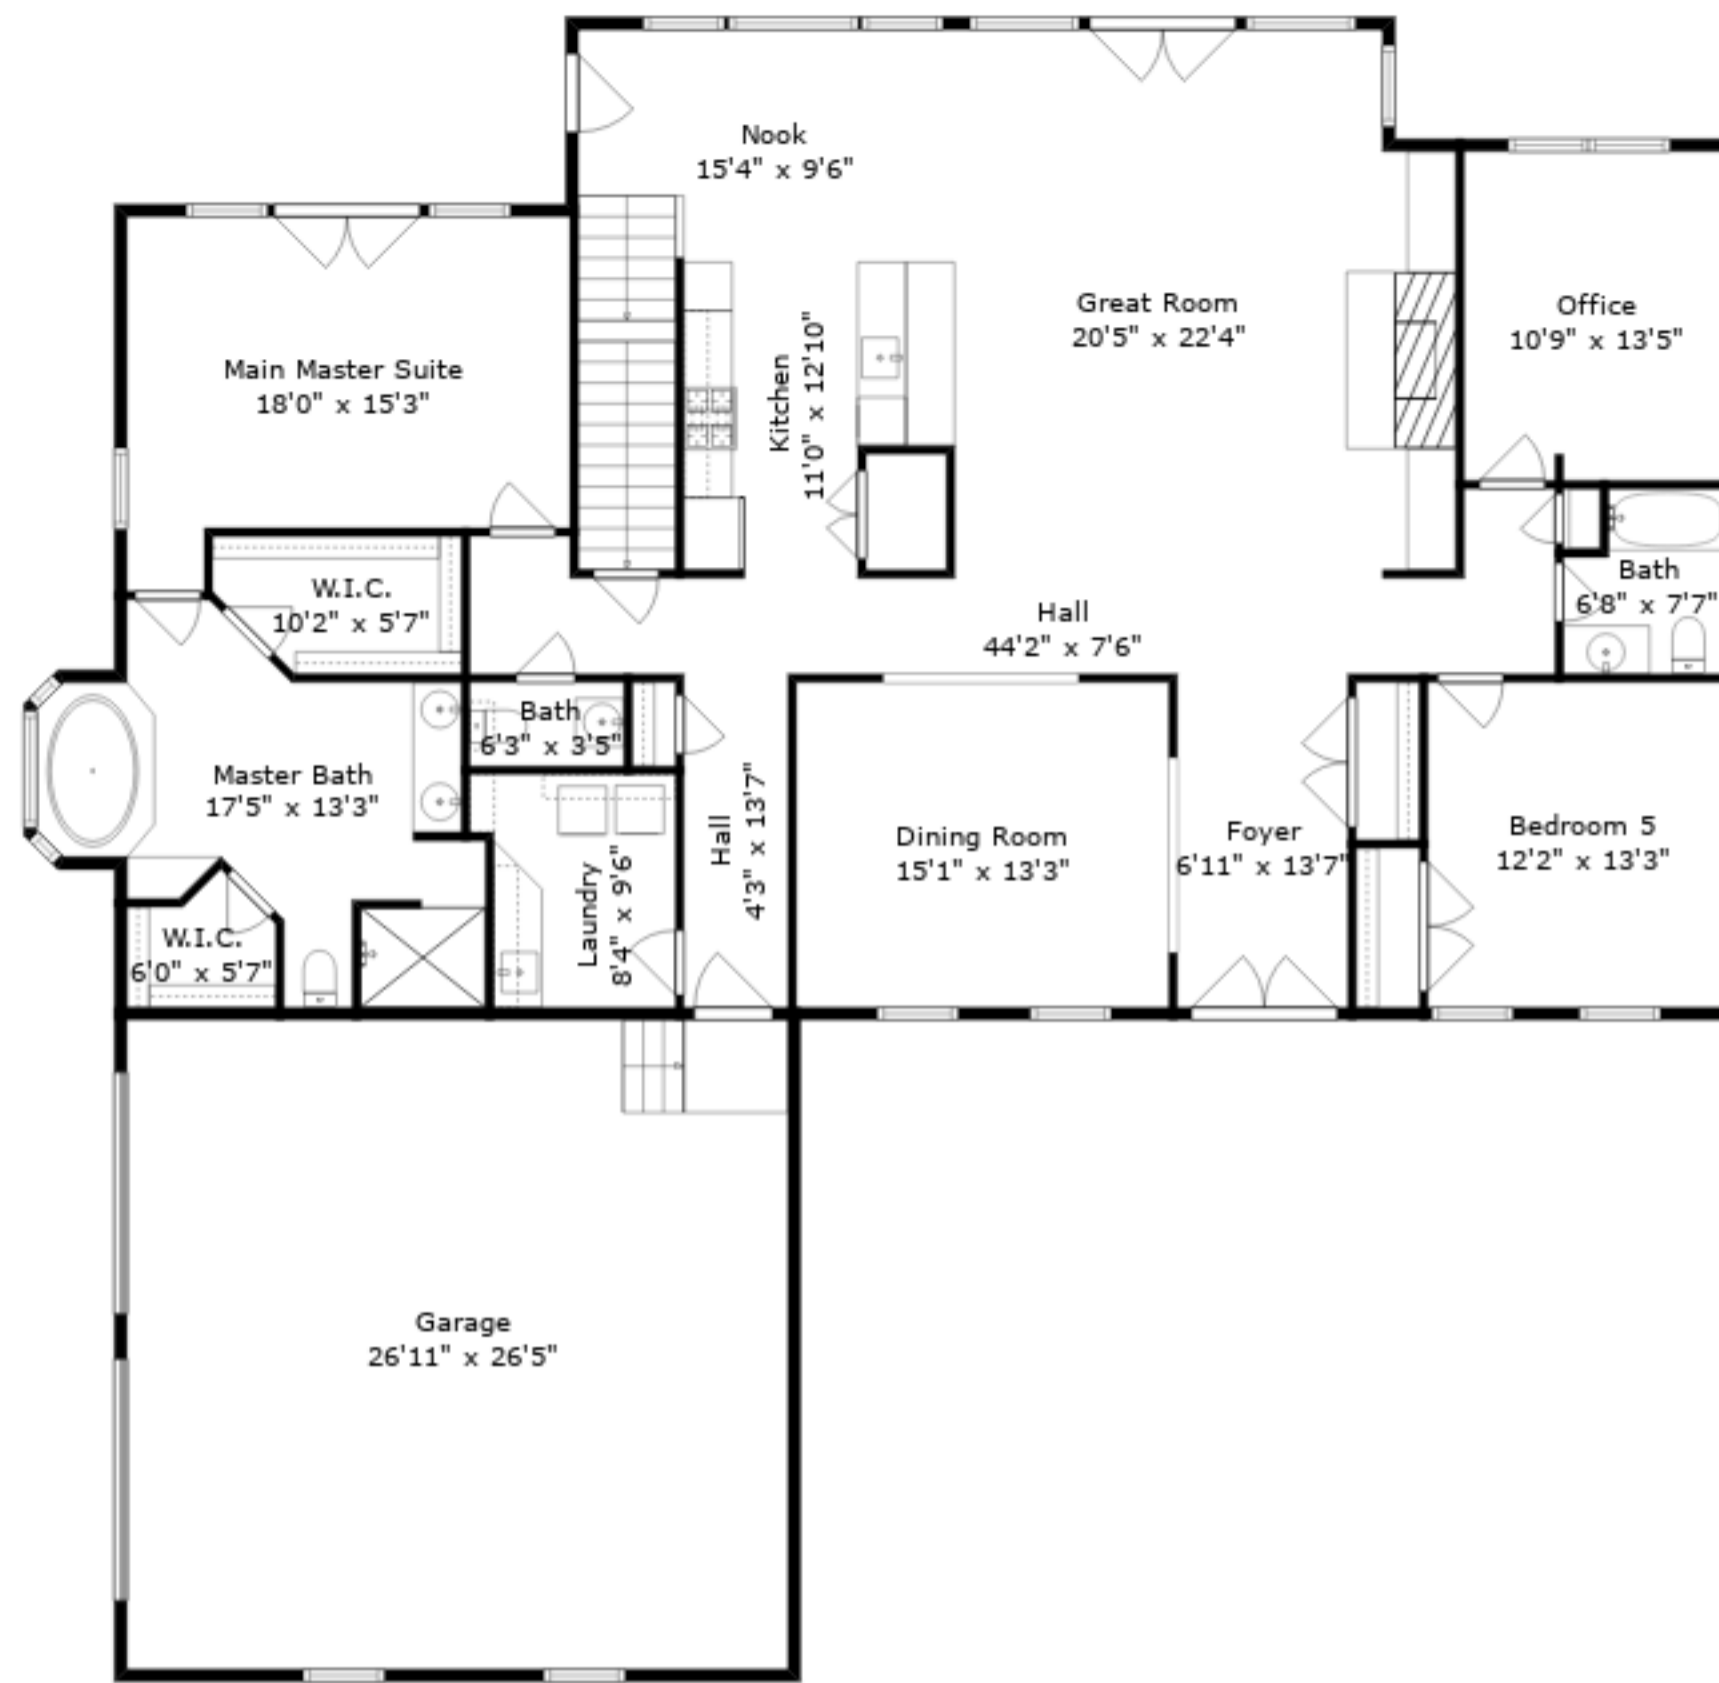

ESTIMATED AREAS

GLA LOWER FLOOR: 1782 sq. ft EXCLUDED AREAS 630 sq. ft
 GLA MAIN FLOOR: 2516 sq. ft EXCLUDED AREAS 751 sq. ft
 GLA UPPER FLOOR: 2089 sq. ft EXCLUDED AREAS 663 sq. ft
 Total GLA 6387 sq. ft, total area 8431 sq. ft

Sizes And Dimensions Are Approximate. Actual May Vary.

ESTIMATED AREAS

GLA LOWER FLOOR: 1782 sq. ft EXCLUDED AREAS 630 sq. ft
 GLA MAIN FLOOR: 2516 sq. ft EXCLUDED AREAS 751 sq. ft
 GLA UPPER FLOOR: 2089 sq. ft EXCLUDED AREAS 663 sq. ft
 Total GLA 6387 sq. ft, total area 8431 sq. ft

Sizes And Dimensions Are Approximate. Actual May Vary.

Main Floor

Upper Floor

Lower Floor

ESTIMATED AREAS

GLA LOWER FLOOR: 1782 sq. ft EXCLUDED AREAS 630 sq. ft
 GLA MAIN FLOOR: 2516 sq. ft EXCLUDED AREAS 751 sq. ft
 GLA UPPER FLOOR: 2089 sq. ft EXCLUDED AREAS 663 sq. ft
 Total GLA 6387 sq. ft, total area 8431 sq. ft