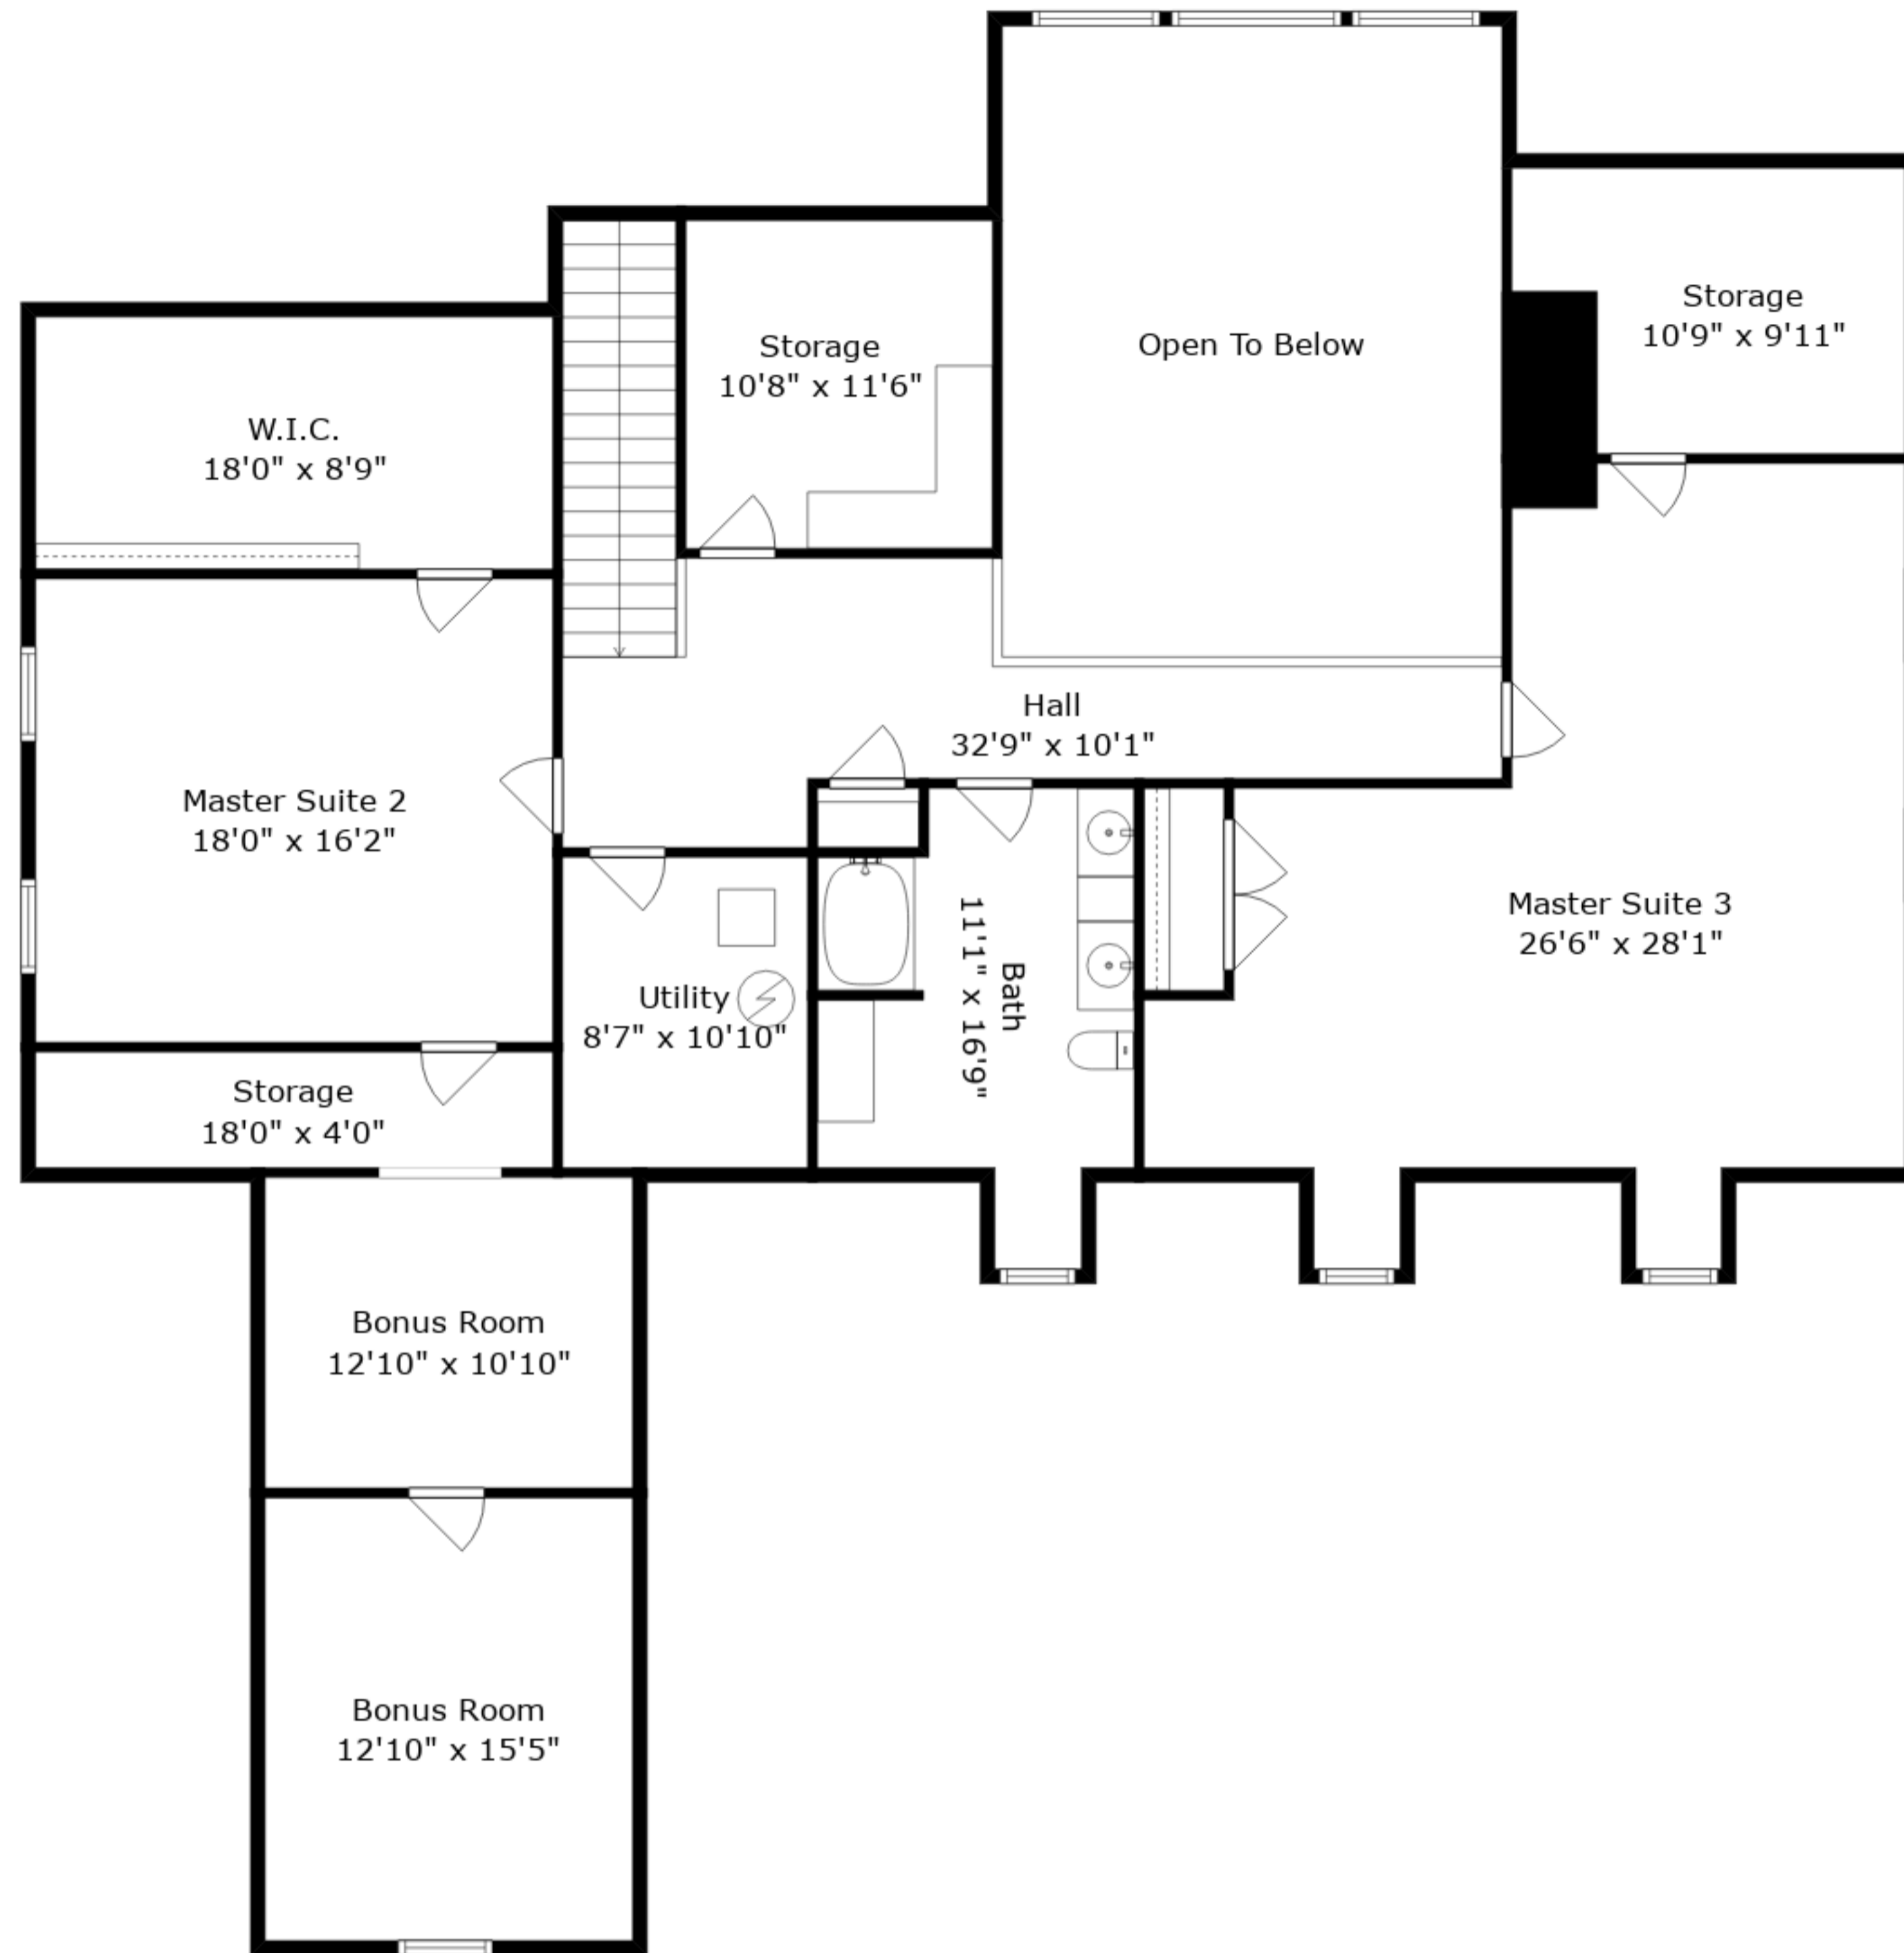

ESTIMATED AREAS

GLA LOWER FLOOR: 1782 sq. ft EXCLUDED AREAS 630 sq. ft
 GLA MAIN FLOOR: 2516 sq. ft EXCLUDED AREAS 751 sq. ft
 GLA UPPER FLOOR: 2089 sq. ft EXCLUDED AREAS 663 sq. ft
 Total GLA 6387 sq. ft, total area 8431 sq. ft

Sizes And Dimensions Are Approximate. Actual May Vary.

ESTIMATED AREAS

GLA LOWER FLOOR: 1782 sq. ft EXCLUDED AREAS 630 sq. ft
 GLA MAIN FLOOR: 2516 sq. ft EXCLUDED AREAS 751 sq. ft
 GLA UPPER FLOOR: 2089 sq. ft EXCLUDED AREAS 663 sq. ft
 Total GLA 6387 sq. ft, total area 8431 sq. ft

Sizes And Dimensions Are Approximate. Actual May Vary.

Main Floor

Upper Floor

Lower Floor

ESTIMATED AREAS

GLA LOWER FLOOR: 1782 sq. ft EXCLUDED AREAS 630 sq. ft
 GLA MAIN FLOOR: 2516 sq. ft EXCLUDED AREAS 751 sq. ft
 GLA UPPER FLOOR: 2089 sq. ft EXCLUDED AREAS 663 sq. ft
 Total GLA 6387 sq. ft, total area 8431 sq. ft