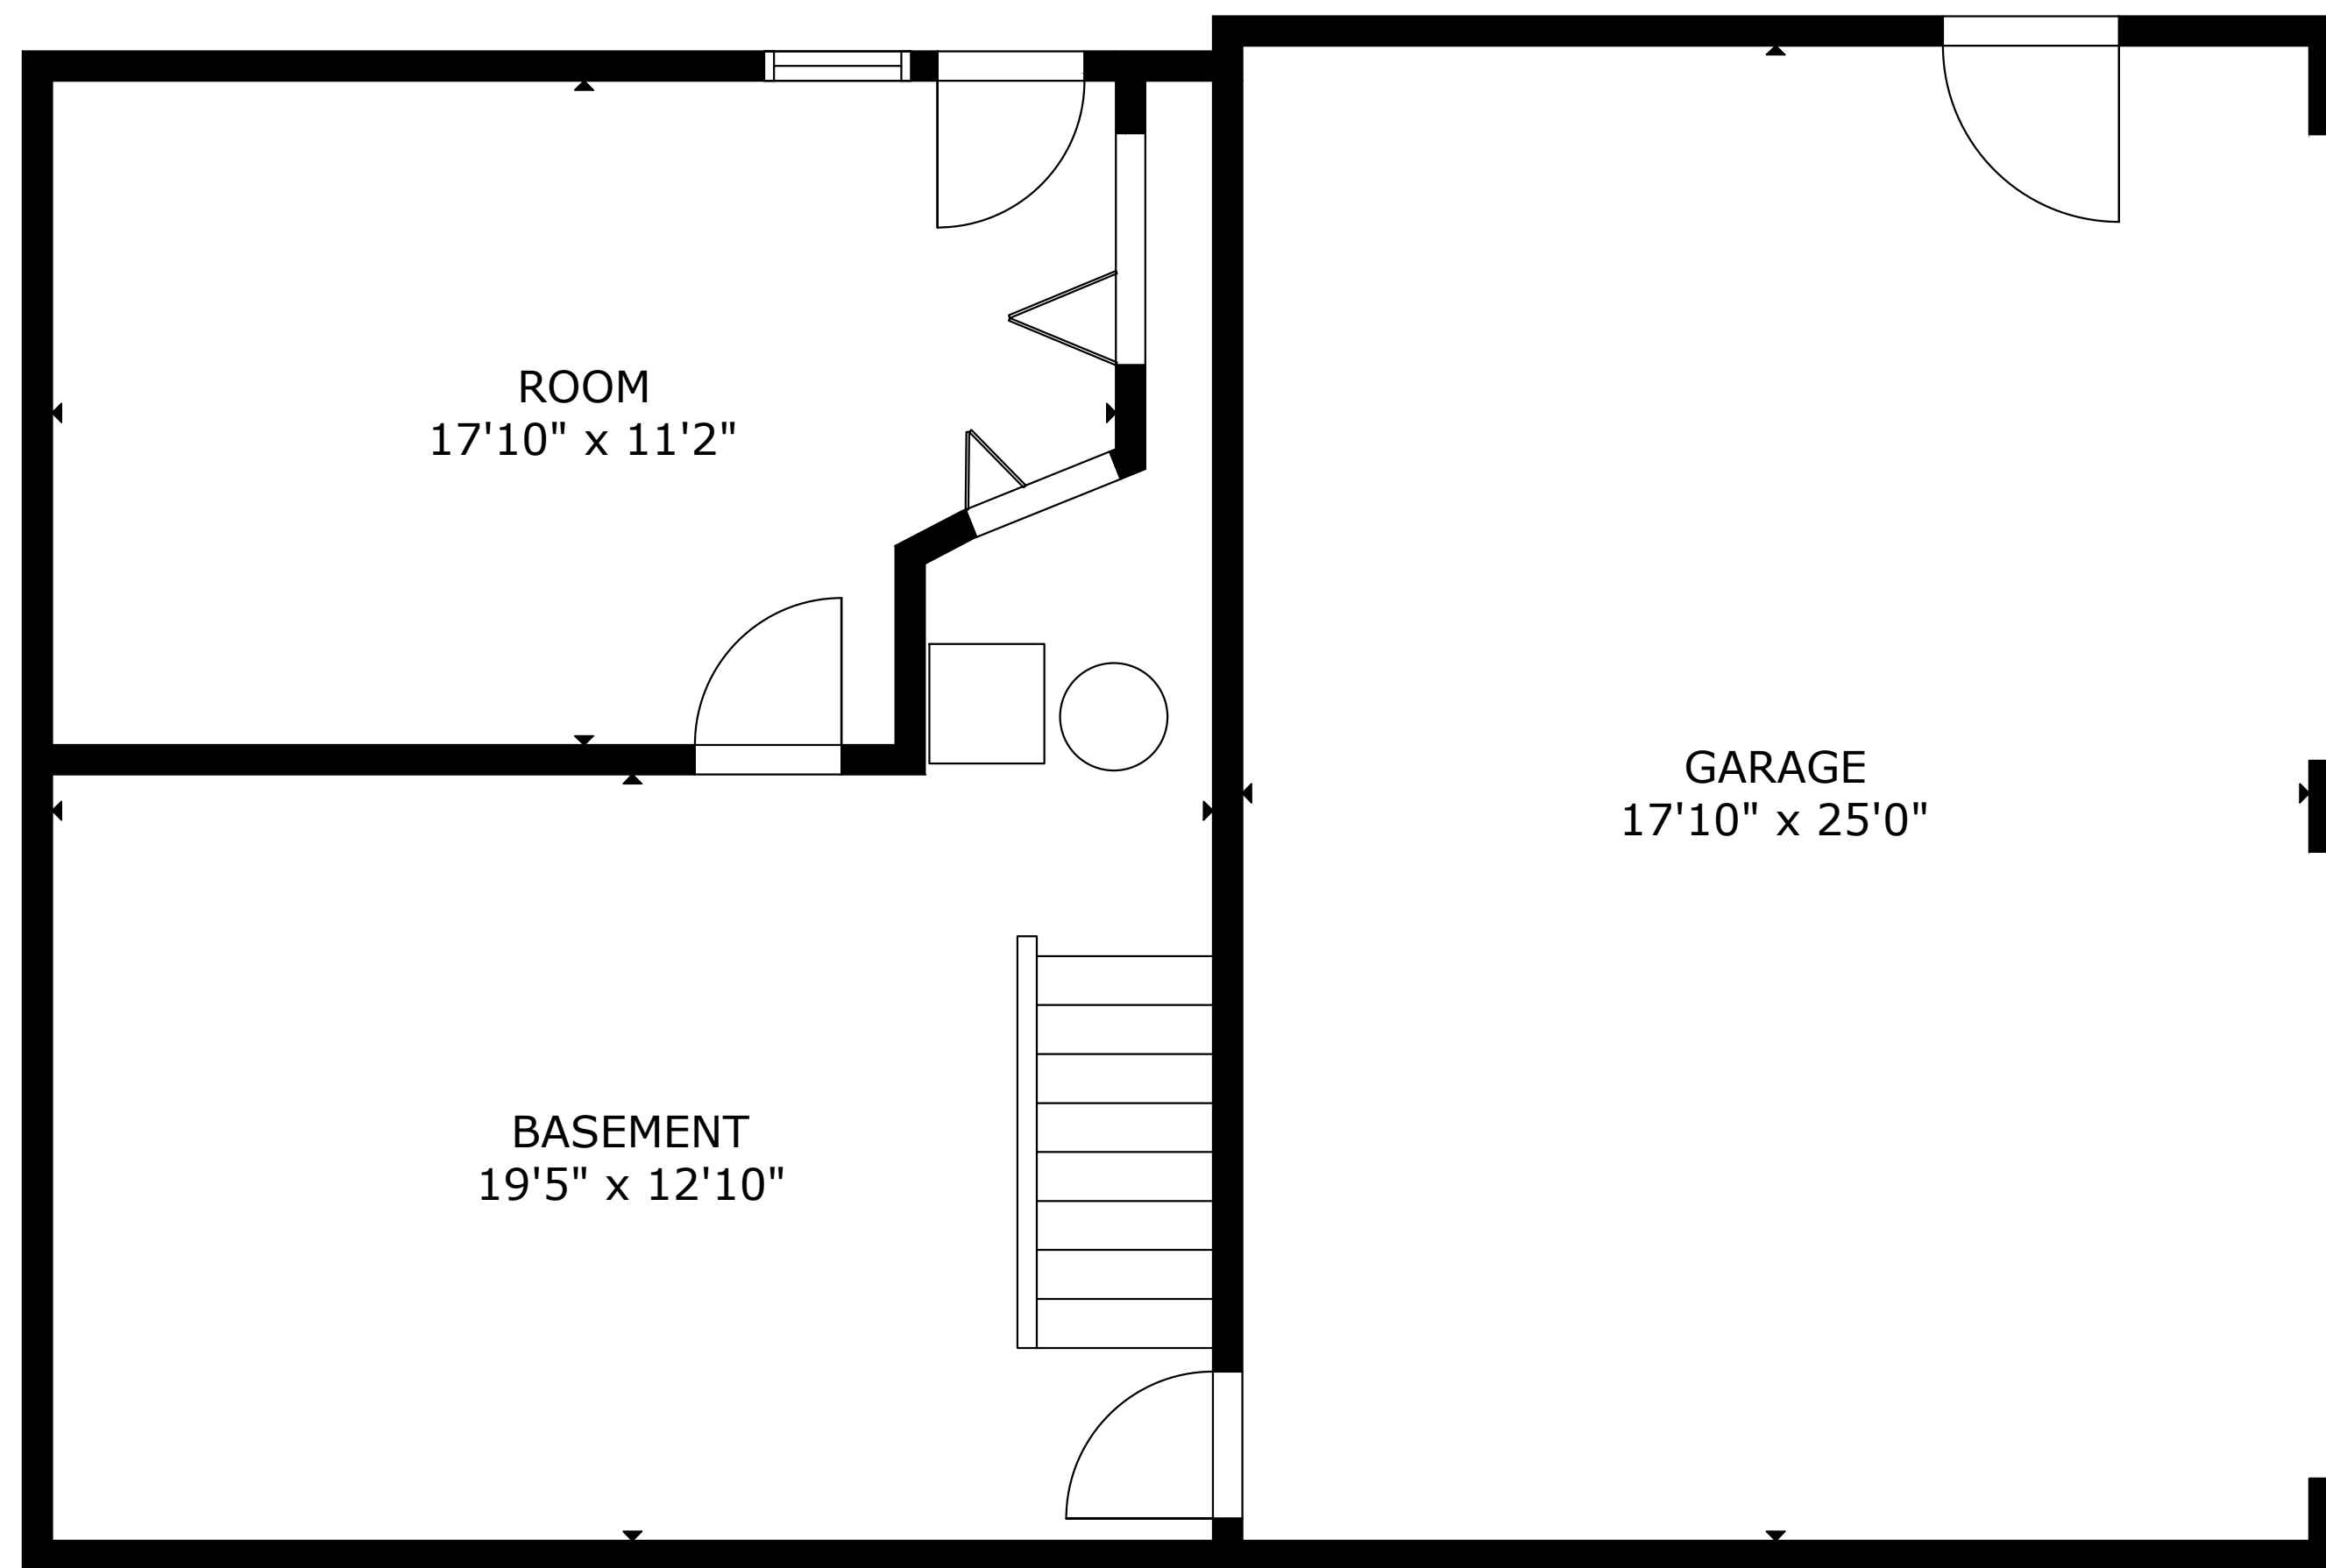

UPPER LEVEL 1

LOWER FLOOR

MAIN FLOOR

GROSS INTERNAL AREA  
TOTAL: 2,404 sq ft

LOWER FLOOR: 474 sq ft, MAIN FLOOR: 1,087 sq ft, UPPER LEVEL 1: 843 sq ft

EXCLUDED AREAS: GARAGE: 447 sq ft

SIZE AND DIMENSIONS ARE APPROXIMATE, ACTUAL MAY VARY