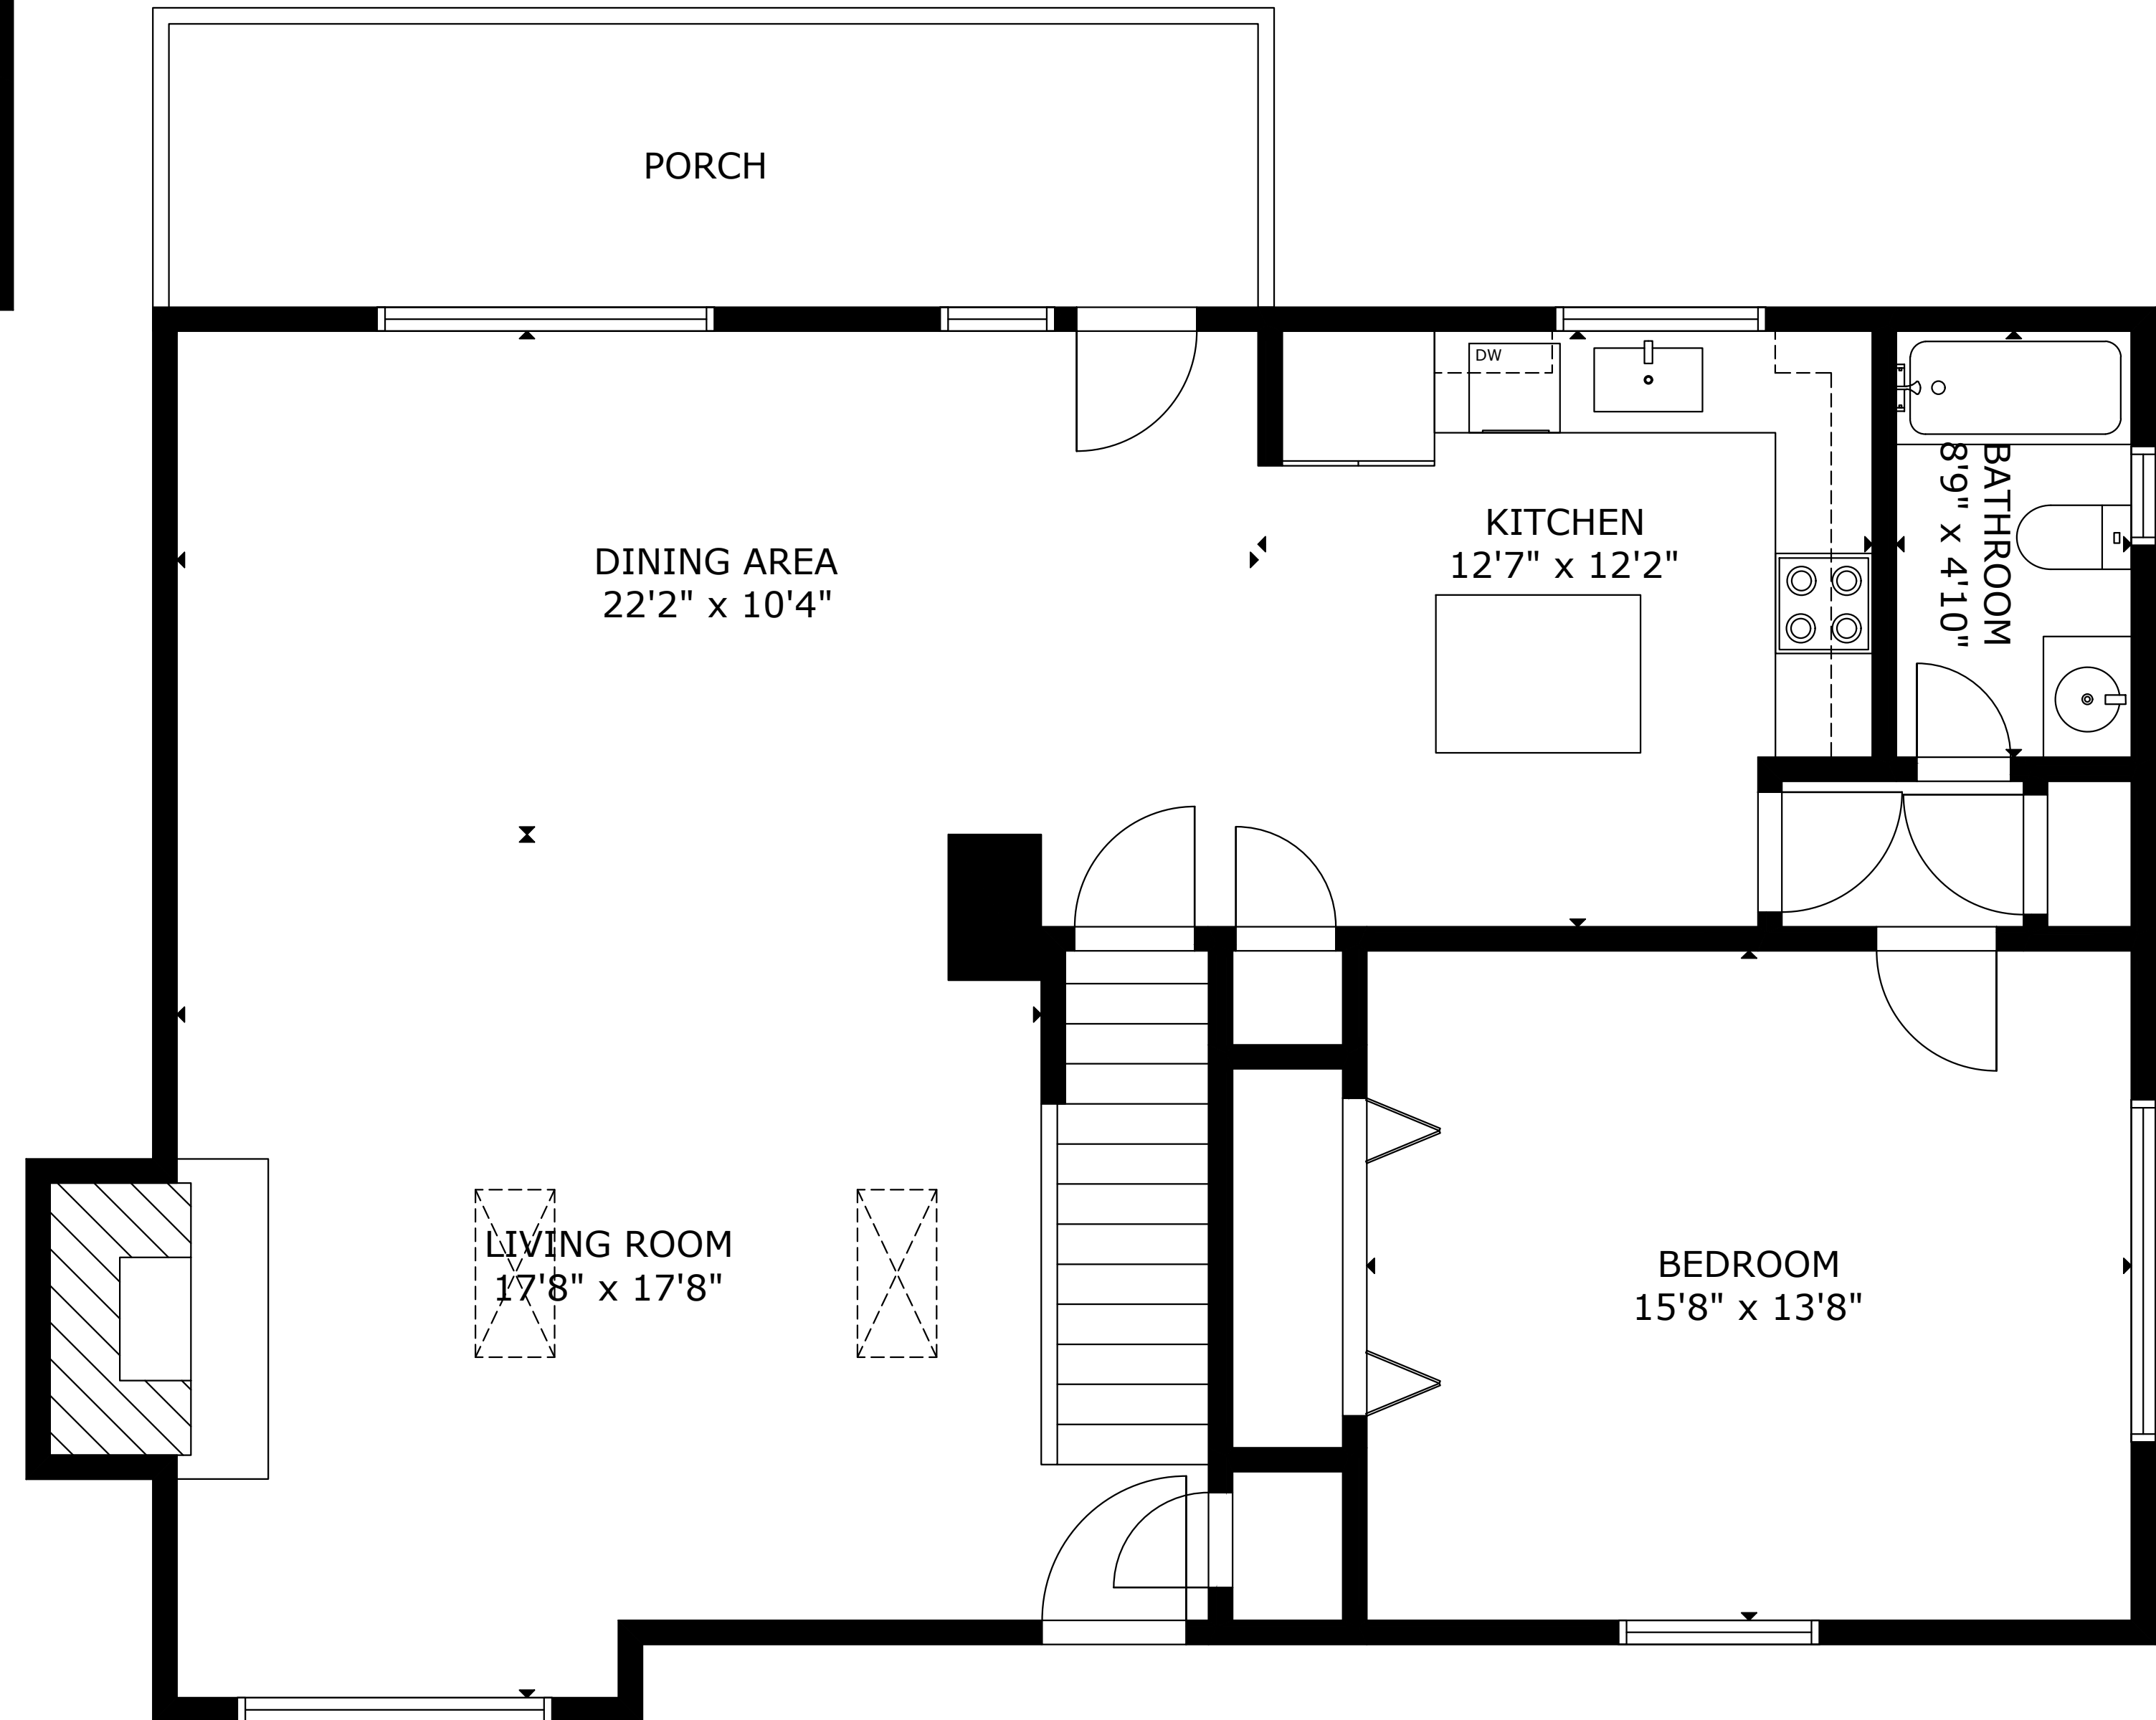

UPPER LEVEL 1

LOWER FLOOR

MAIN FLOOR

GROSS INTERNAL AREA  
TOTAL: 2,404 sq ft

LOWER FLOOR: 474 sq ft, MAIN FLOOR: 1,087 sq ft, UPPER LEVEL 1: 843 sq ft

EXCLUDED AREAS: GARAGE: 447 sq ft

SIZE AND DIMENSIONS ARE APPROXIMATE, ACTUAL MAY VARY