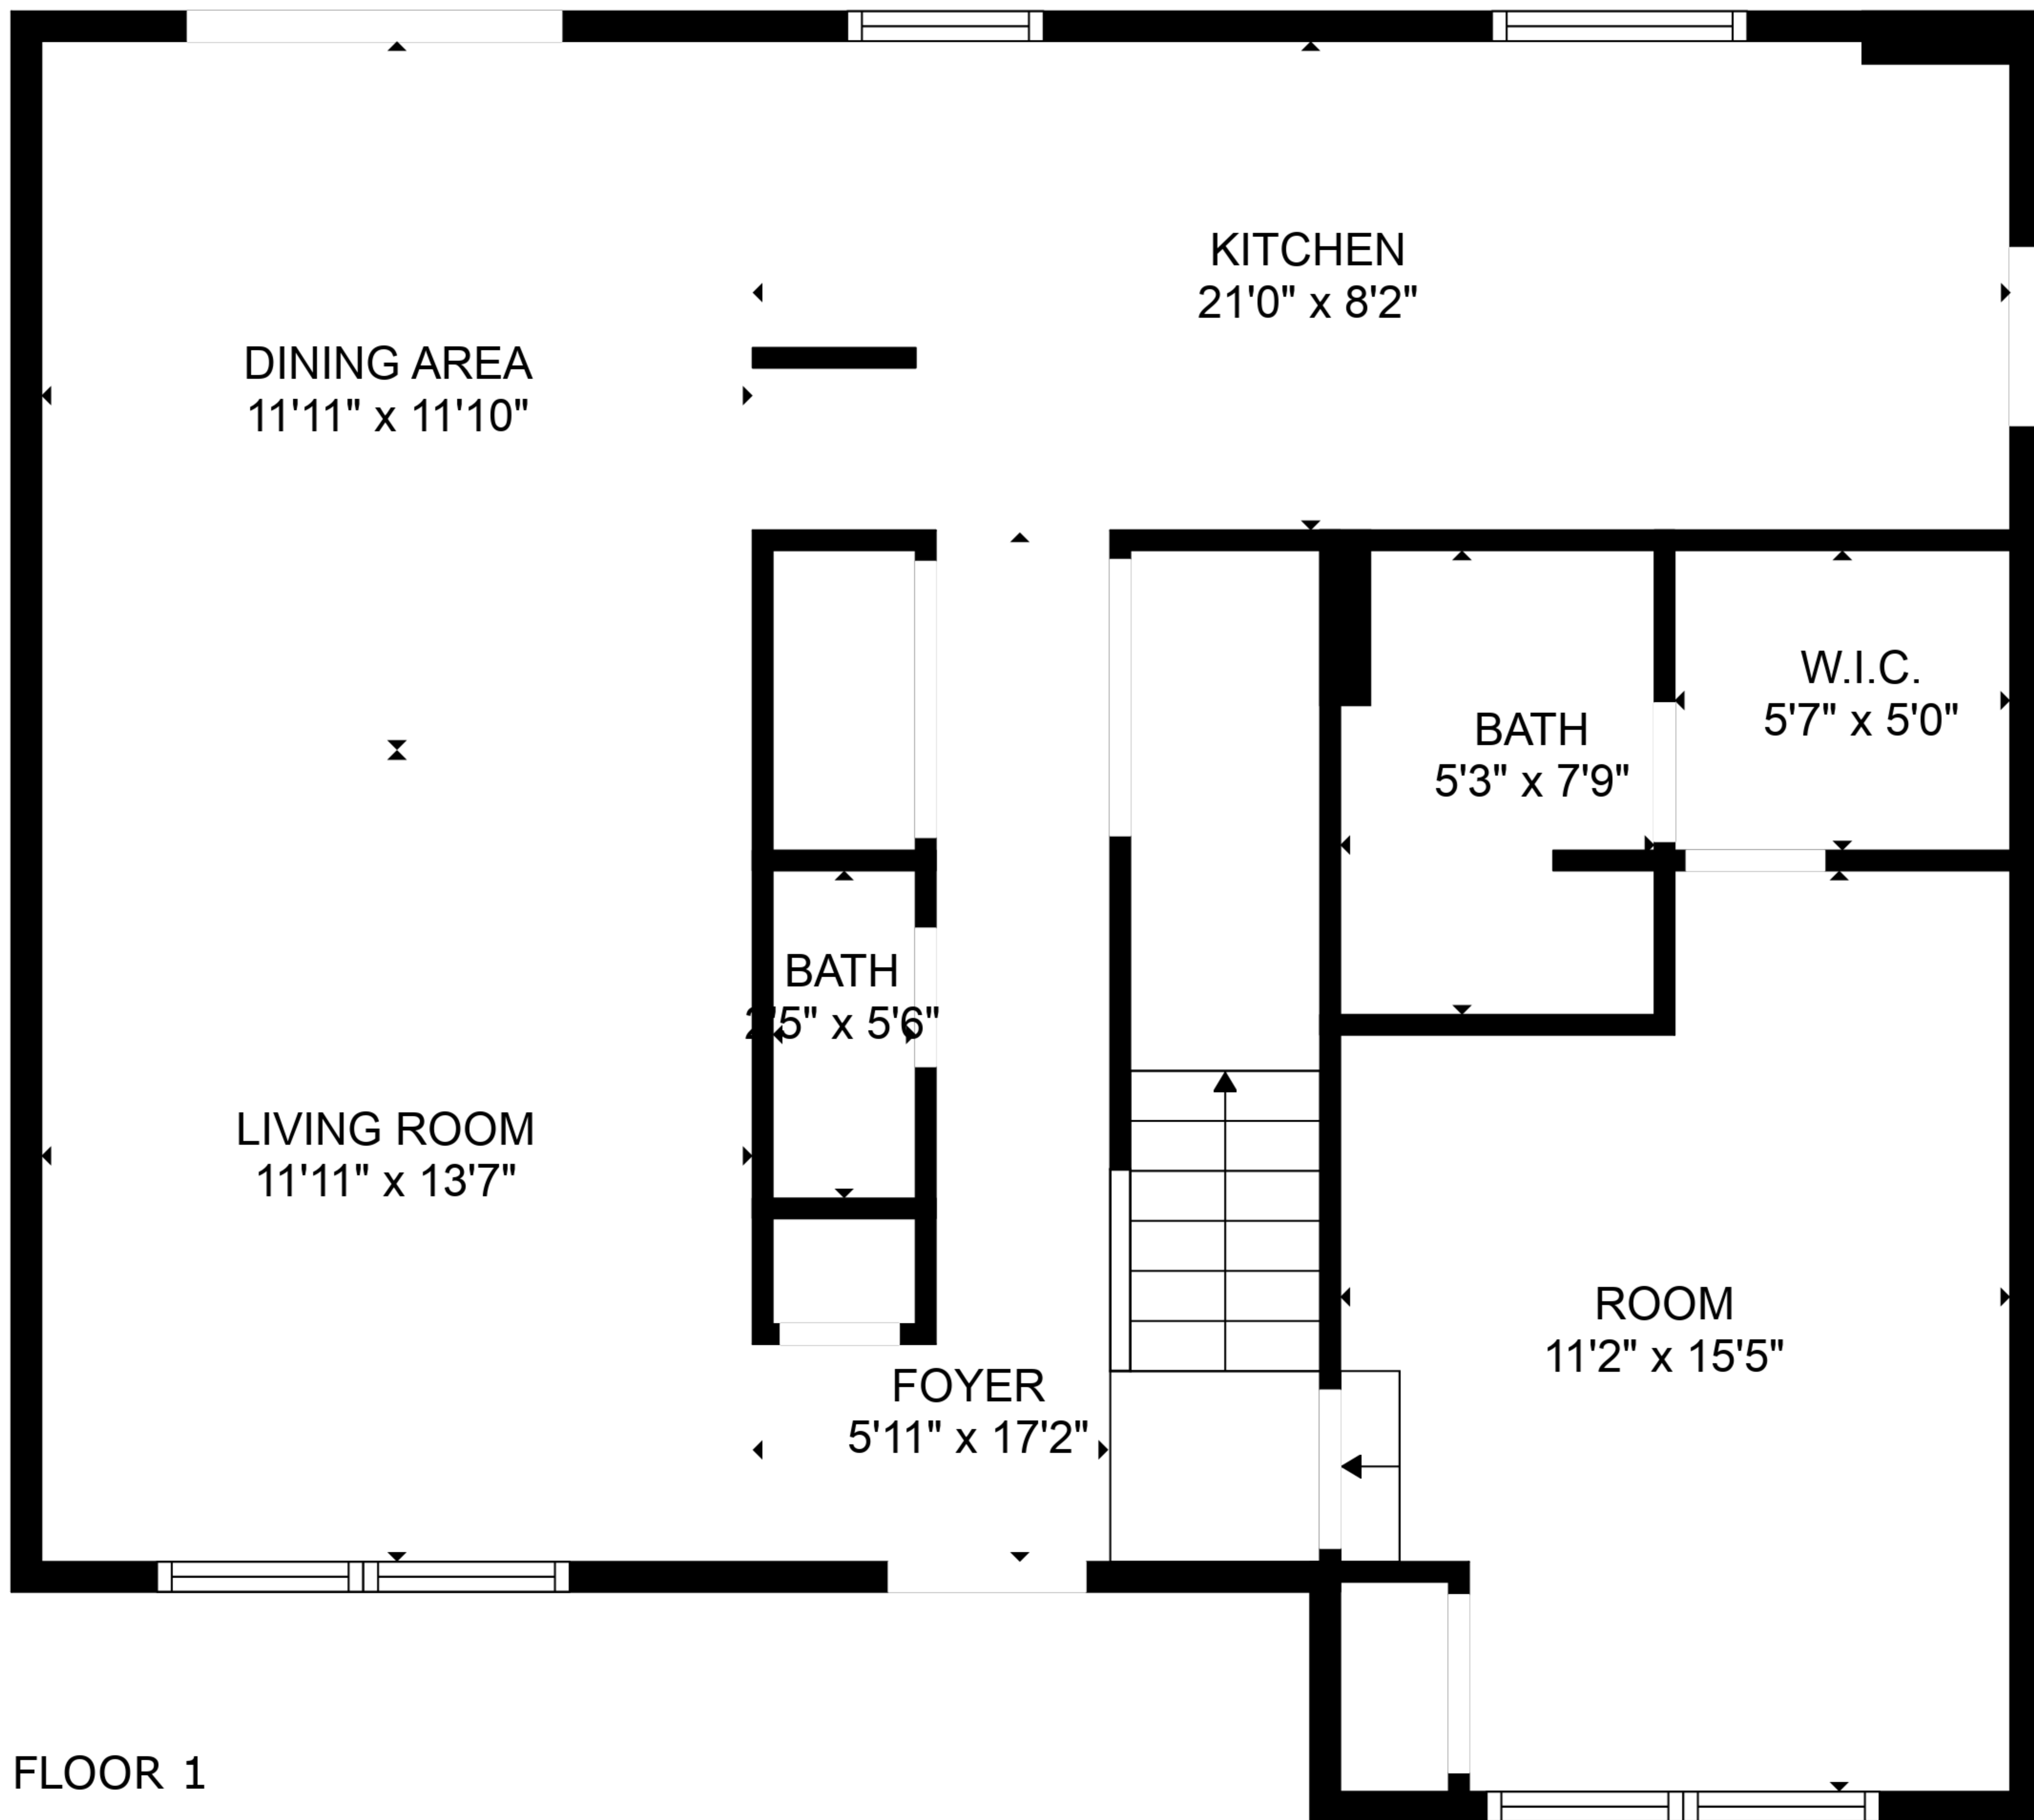

**TOTAL: 1458 sq. ft**

FLOOR 1: 878 sq. ft, FLOOR 2: 580 sq. ft

SIZES AND DIMENSIONS ARE APPROXIMATE. ACTUAL MAY VARY.

**TOTAL: 1458 sq. ft**

FLOOR 1: 878 sq. ft, FLOOR 2: 580 sq. ft

SIZES AND DIMENSIONS ARE APPROXIMATE. ACTUAL MAY VARY.

FLOOR 1

FLOOR 2

**TOTAL: 1458 sq. ft**  
 FLOOR 1: 878 sq. ft, FLOOR 2: 580 sq. ft

SIZES AND DIMENSIONS ARE APPROXIMATE. ACTUAL MAY VARY.