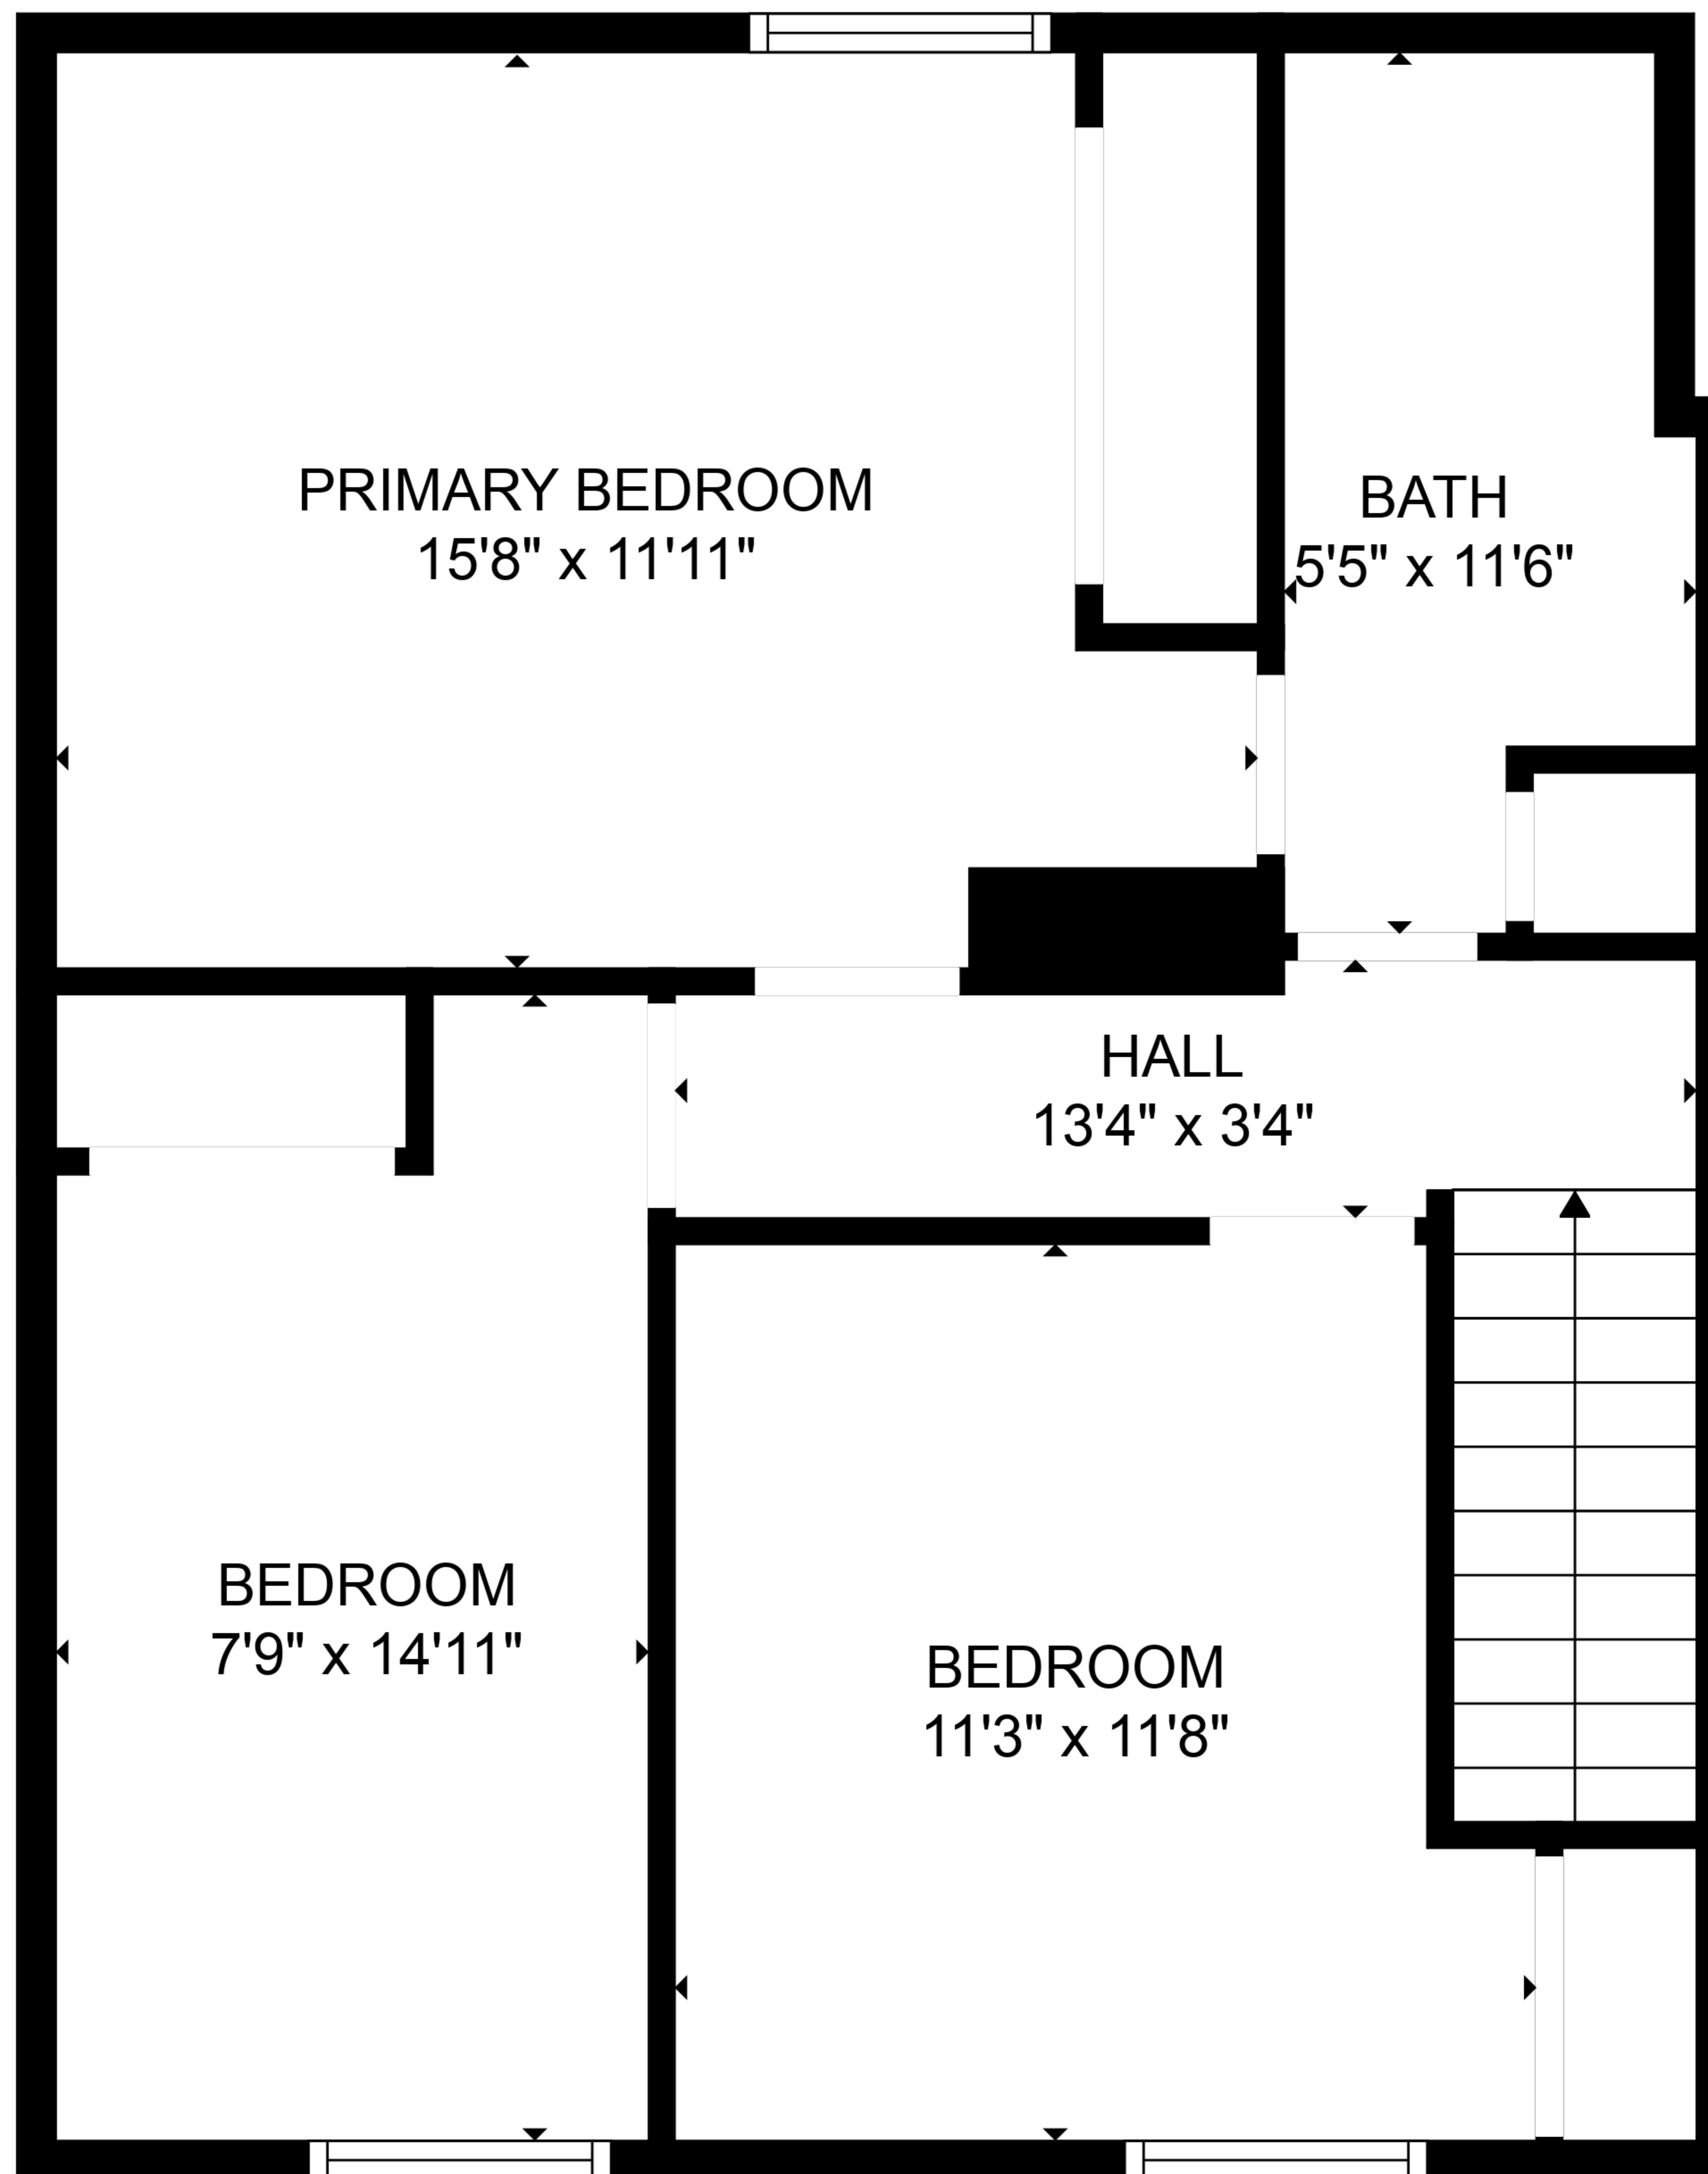

**TOTAL: 1458 sq. ft**

FLOOR 1: 878 sq. ft, FLOOR 2: 580 sq. ft

SIZES AND DIMENSIONS ARE APPROXIMATE. ACTUAL MAY VARY.

**TOTAL: 1458 sq. ft**

FLOOR 1: 878 sq. ft, FLOOR 2: 580 sq. ft

SIZES AND DIMENSIONS ARE APPROXIMATE. ACTUAL MAY VARY.

FLOOR 1

FLOOR 2

**TOTAL: 1458 sq. ft**  
 FLOOR 1: 878 sq. ft, FLOOR 2: 580 sq. ft

SIZES AND DIMENSIONS ARE APPROXIMATE. ACTUAL MAY VARY.