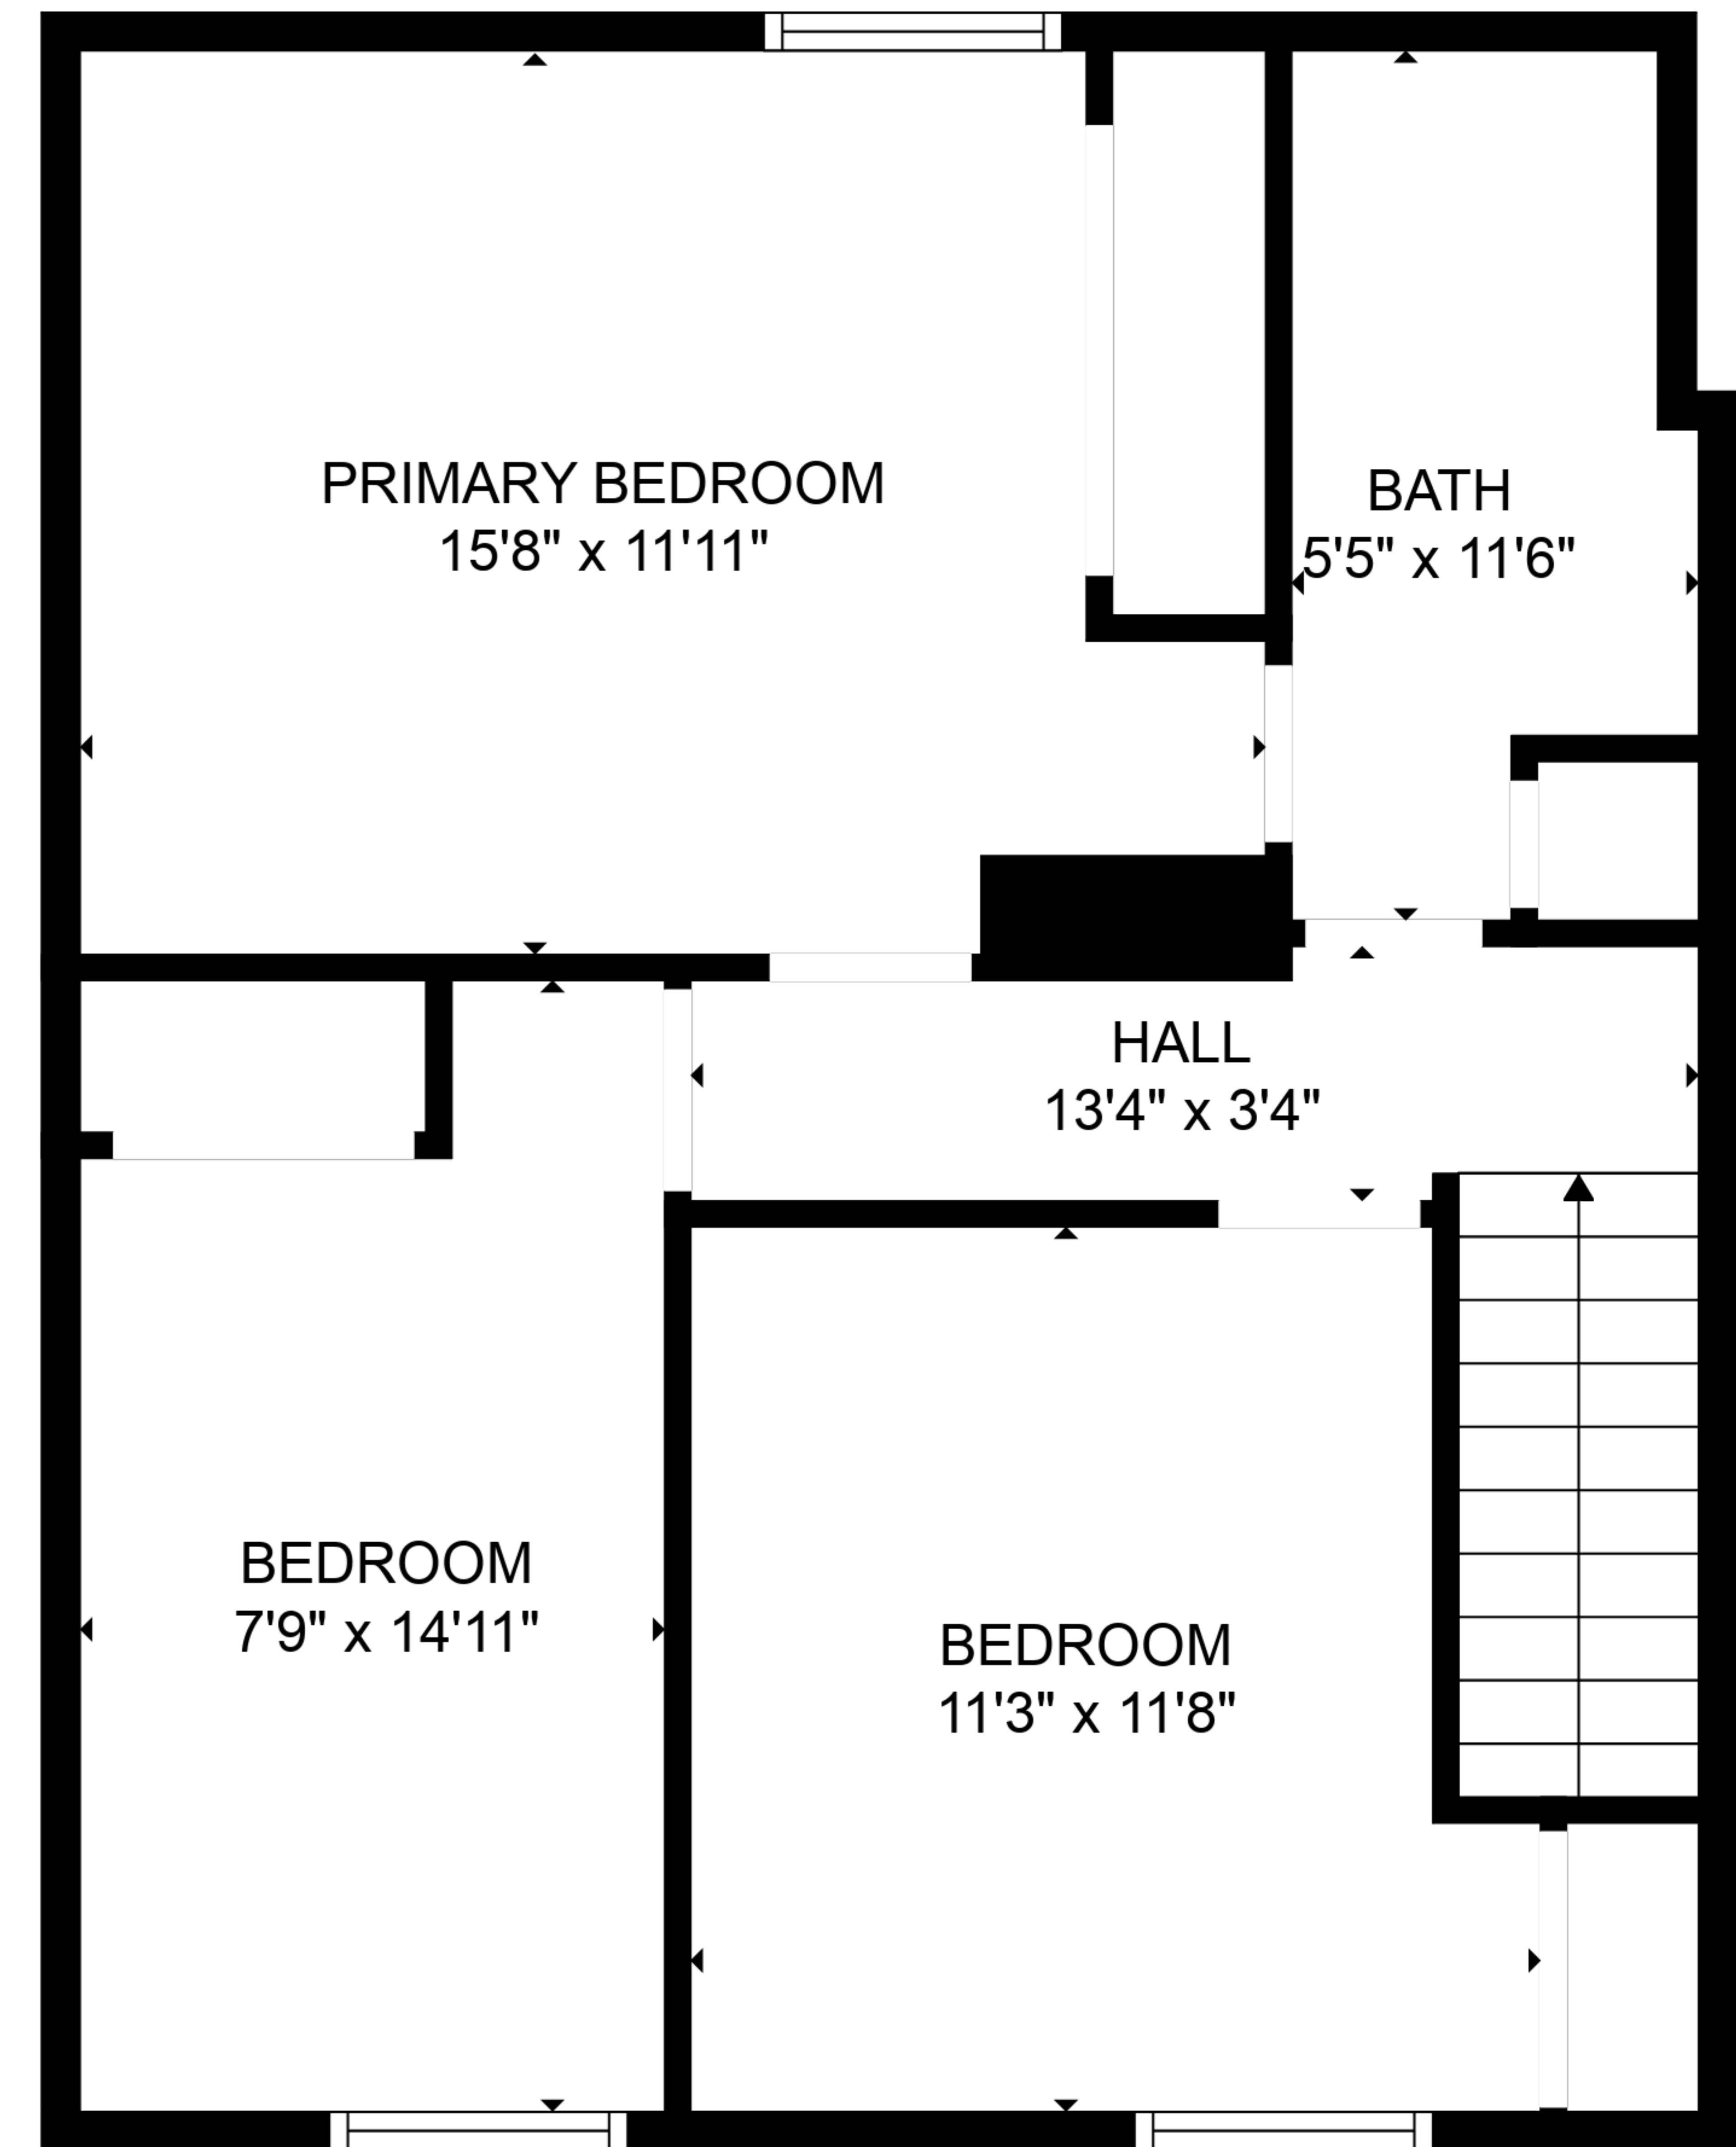

**TOTAL: 1458 sq. ft**

FLOOR 1: 878 sq. ft, FLOOR 2: 580 sq. ft

SIZES AND DIMENSIONS ARE APPROXIMATE. ACTUAL MAY VARY.

**TOTAL: 1458 sq. ft**

FLOOR 1: 878 sq. ft, FLOOR 2: 580 sq. ft

SIZES AND DIMENSIONS ARE APPROXIMATE. ACTUAL MAY VARY.

FLOOR 1

FLOOR 2

**TOTAL: 1458 sq. ft**  
 FLOOR 1: 878 sq. ft, FLOOR 2: 580 sq. ft

SIZES AND DIMENSIONS ARE APPROXIMATE. ACTUAL MAY VARY.