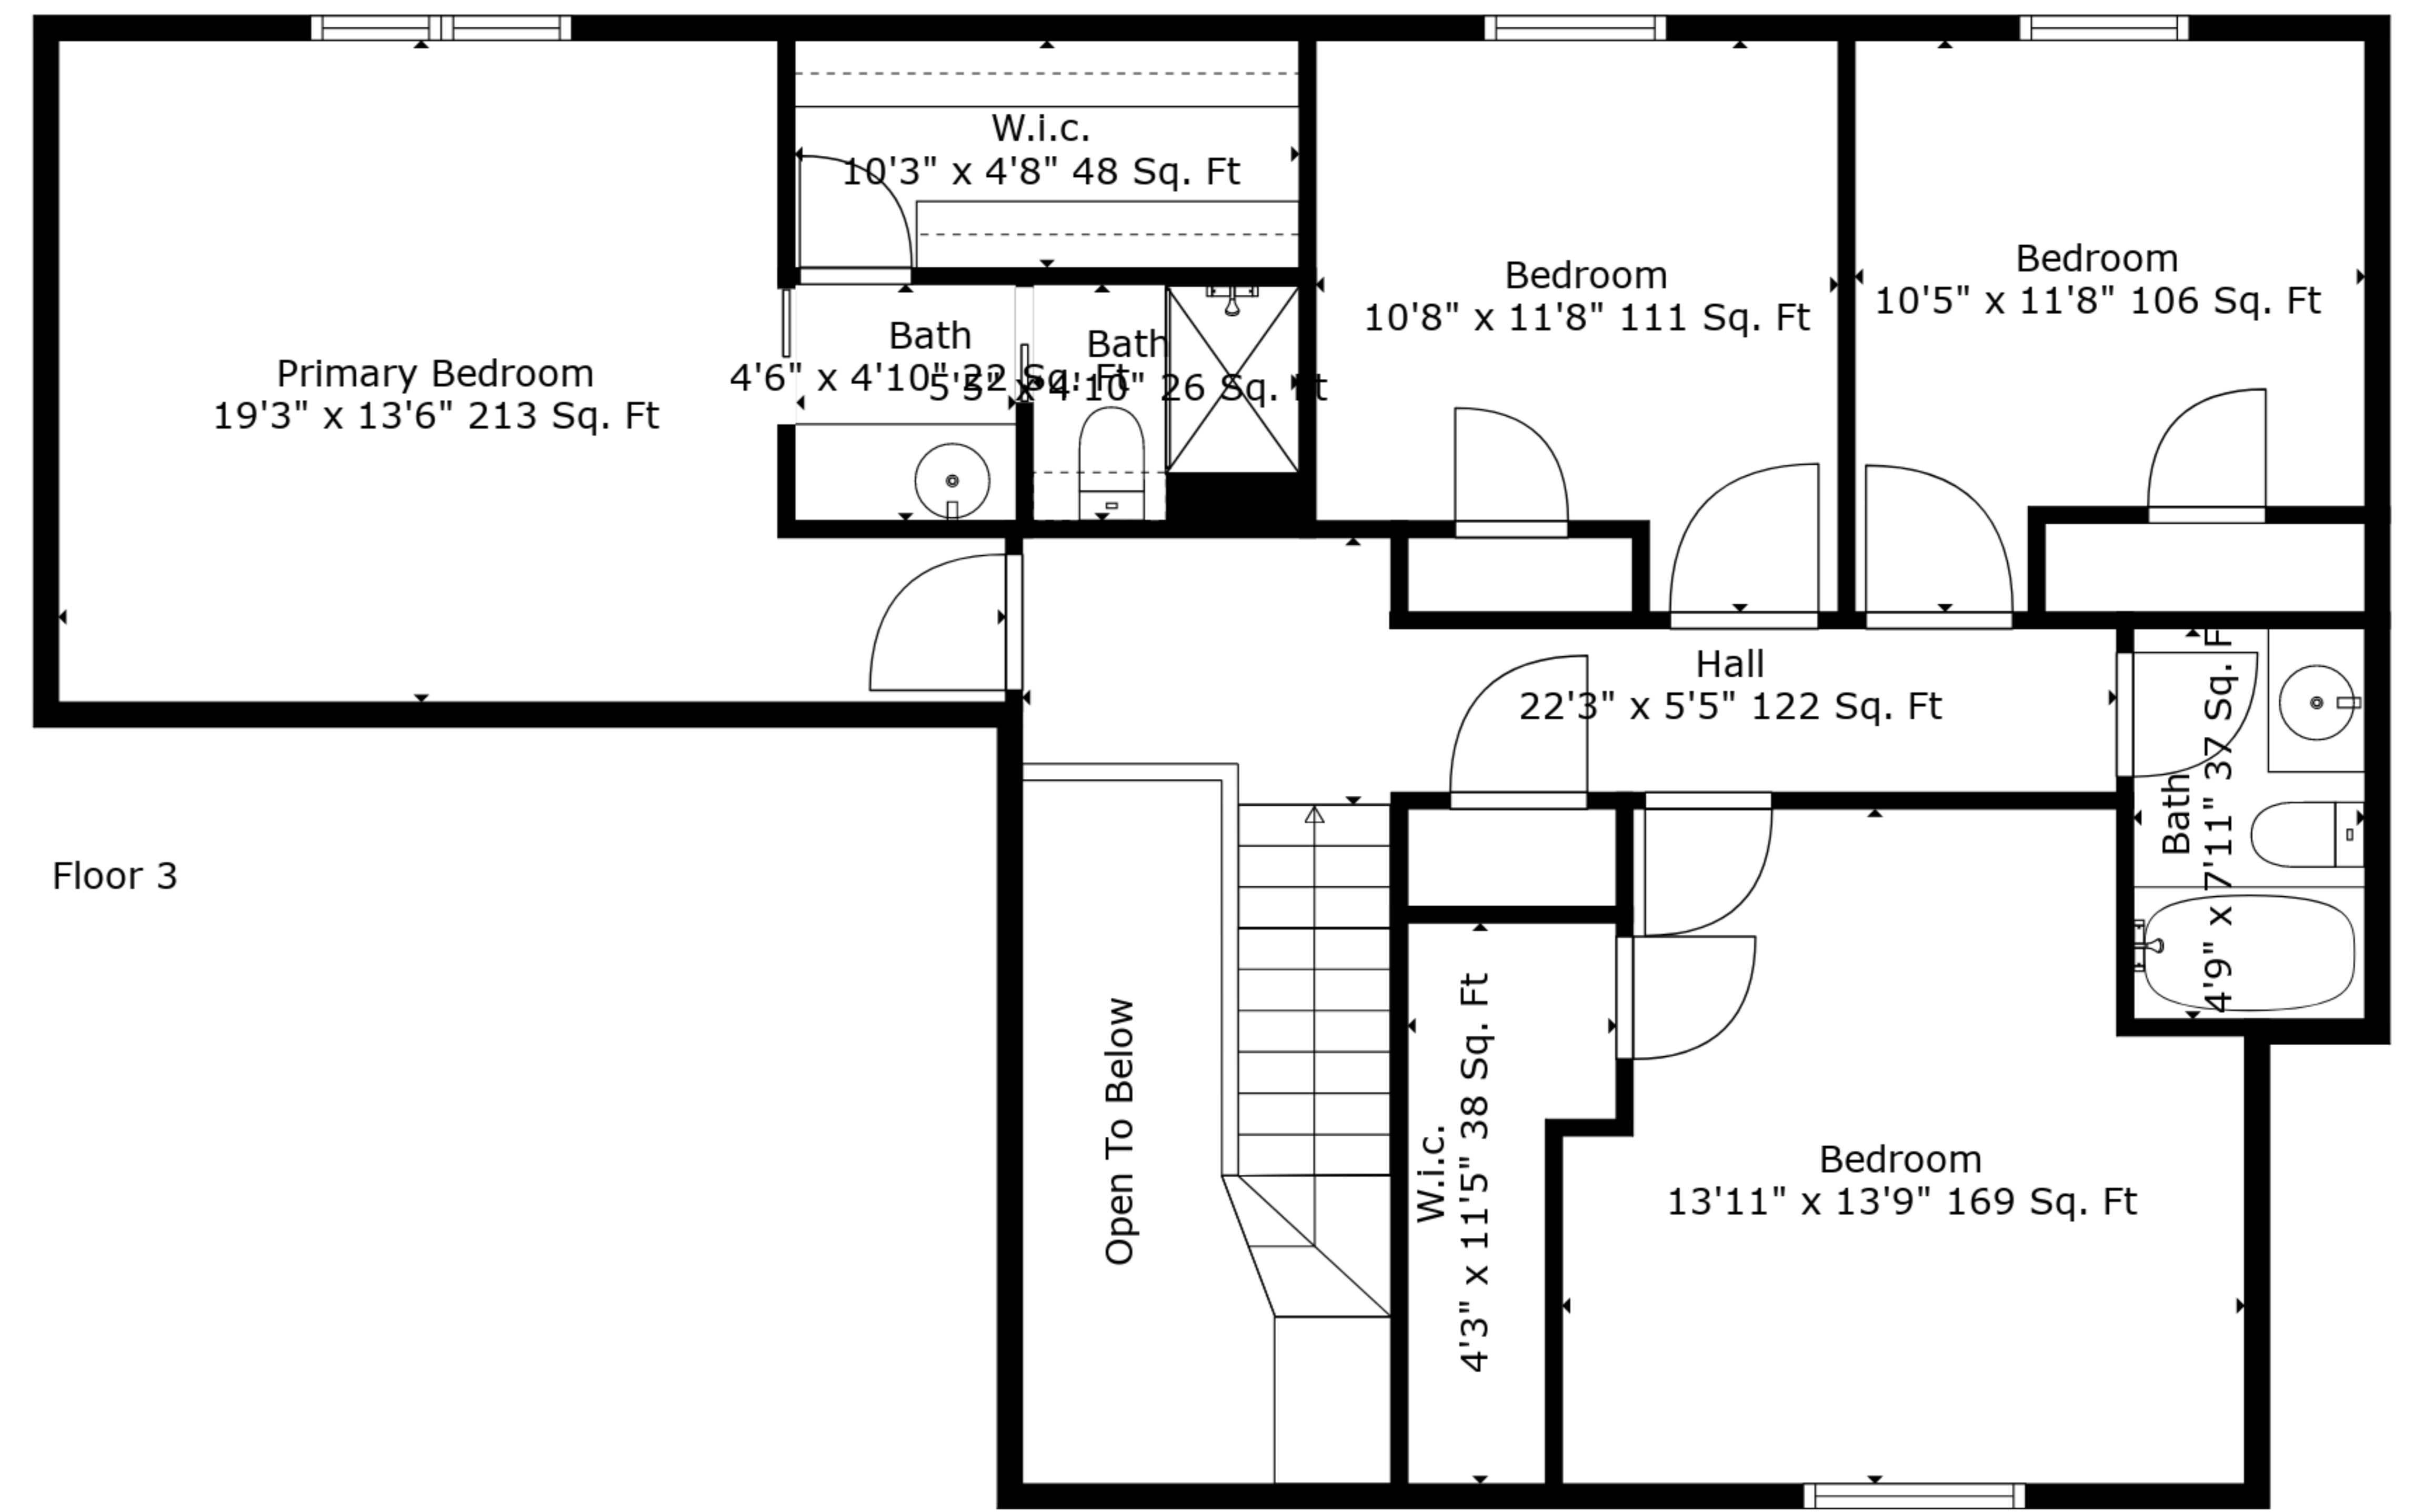

**TOTAL: 1771 sq. ft**

BELOW GROUND: 0 sq. ft, FLOOR 2: 798 sq. ft, FLOOR 3: 973 sq. ft  
EXCLUDED AREAS: BASEMENT: 777 sq. ft, GARAGE: 493 sq. ft, OPEN TO BELOW: 71 sq. ft

Measurements Are Deemed Highly Reliable But Not Guaranteed.

Floor 2

Floor 3

Floor 1

**TOTAL: 1771 sq. ft**  
 BELOW GROUND: 0 sq. ft, FLOOR 2: 798 sq. ft, FLOOR 3: 973 sq. ft  
 EXCLUDED AREAS: BASEMENT: 777 sq. ft, GARAGE: 493 sq. ft, OPEN TO BELOW: 71 sq. ft

Measurements Are Deemed Highly Reliable But Not Guaranteed.