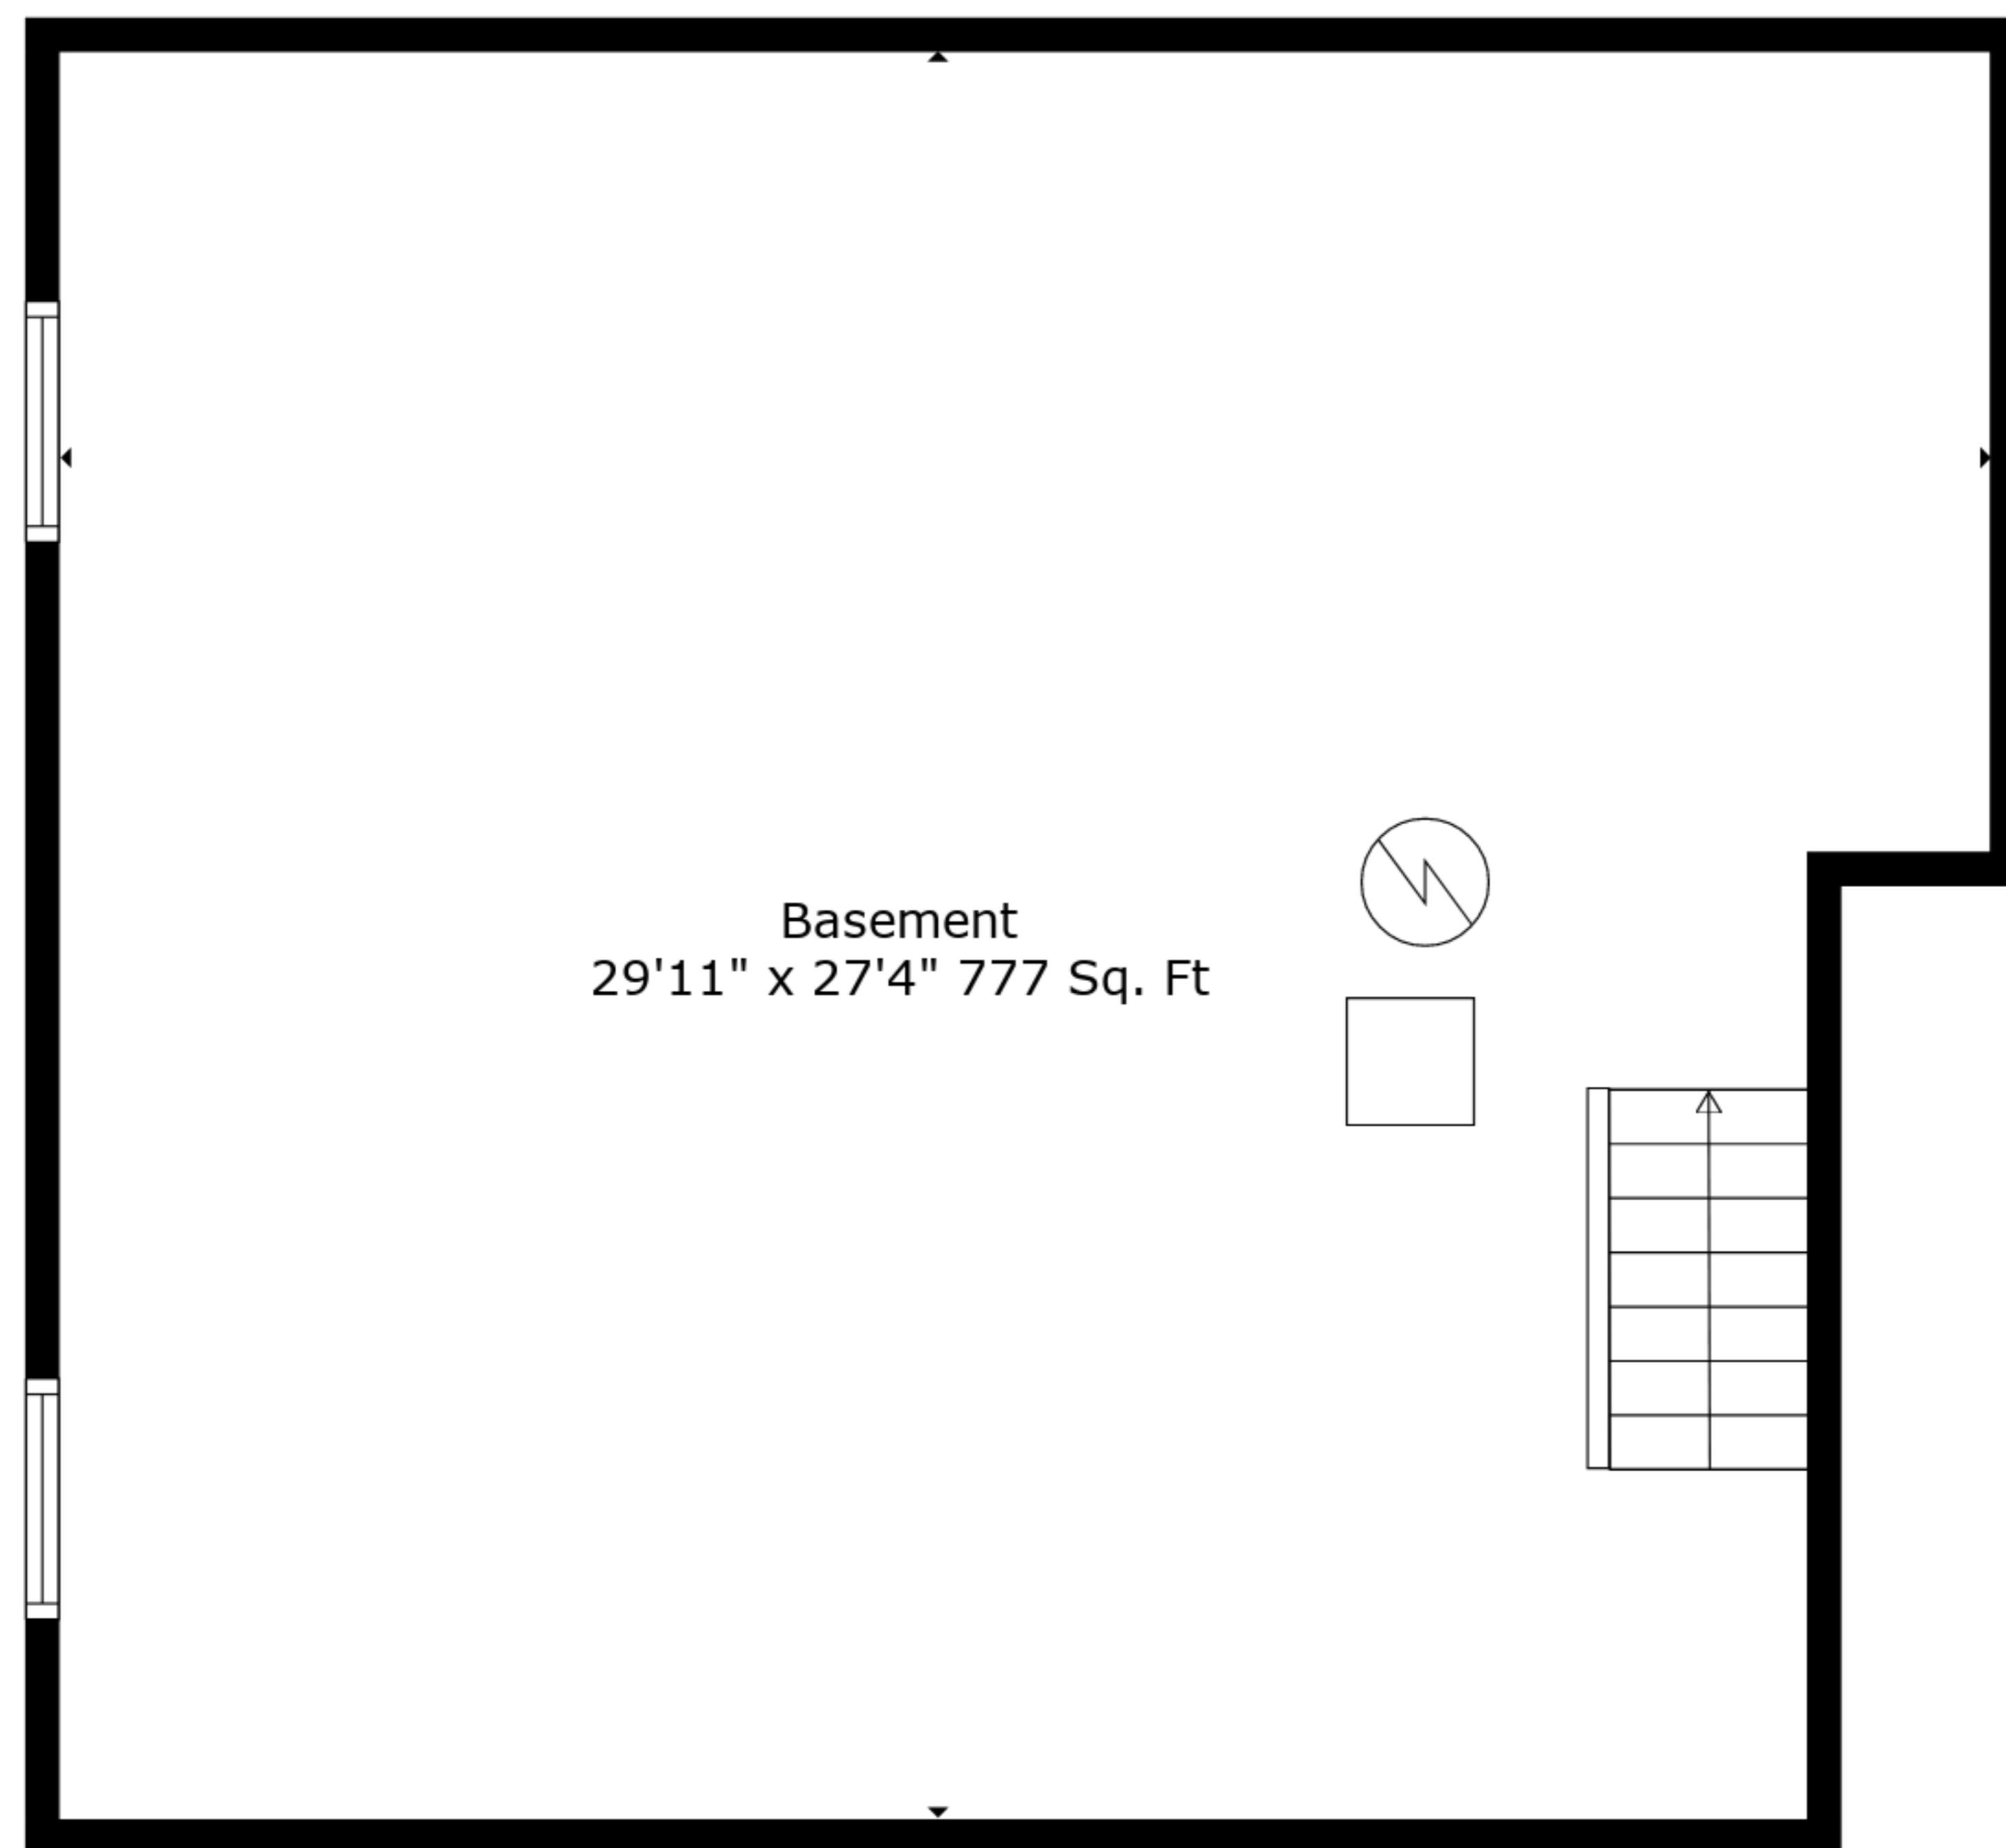

**TOTAL: 1771 sq. ft**

BELOW GROUND: 0 sq. ft, FLOOR 2: 798 sq. ft, FLOOR 3: 973 sq. ft  
EXCLUDED AREAS: BASEMENT: 777 sq. ft, GARAGE: 493 sq. ft, OPEN TO BELOW: 71 sq. ft

Measurements Are Deemed Highly Reliable But Not Guaranteed.

Floor 2

Floor 3

Floor 1

**TOTAL: 1771 sq. ft**  
 BELOW GROUND: 0 sq. ft, FLOOR 2: 798 sq. ft, FLOOR 3: 973 sq. ft  
 EXCLUDED AREAS: BASEMENT: 777 sq. ft, GARAGE: 493 sq. ft, OPEN TO BELOW: 71 sq. ft

Measurements Are Deemed Highly Reliable But Not Guaranteed.