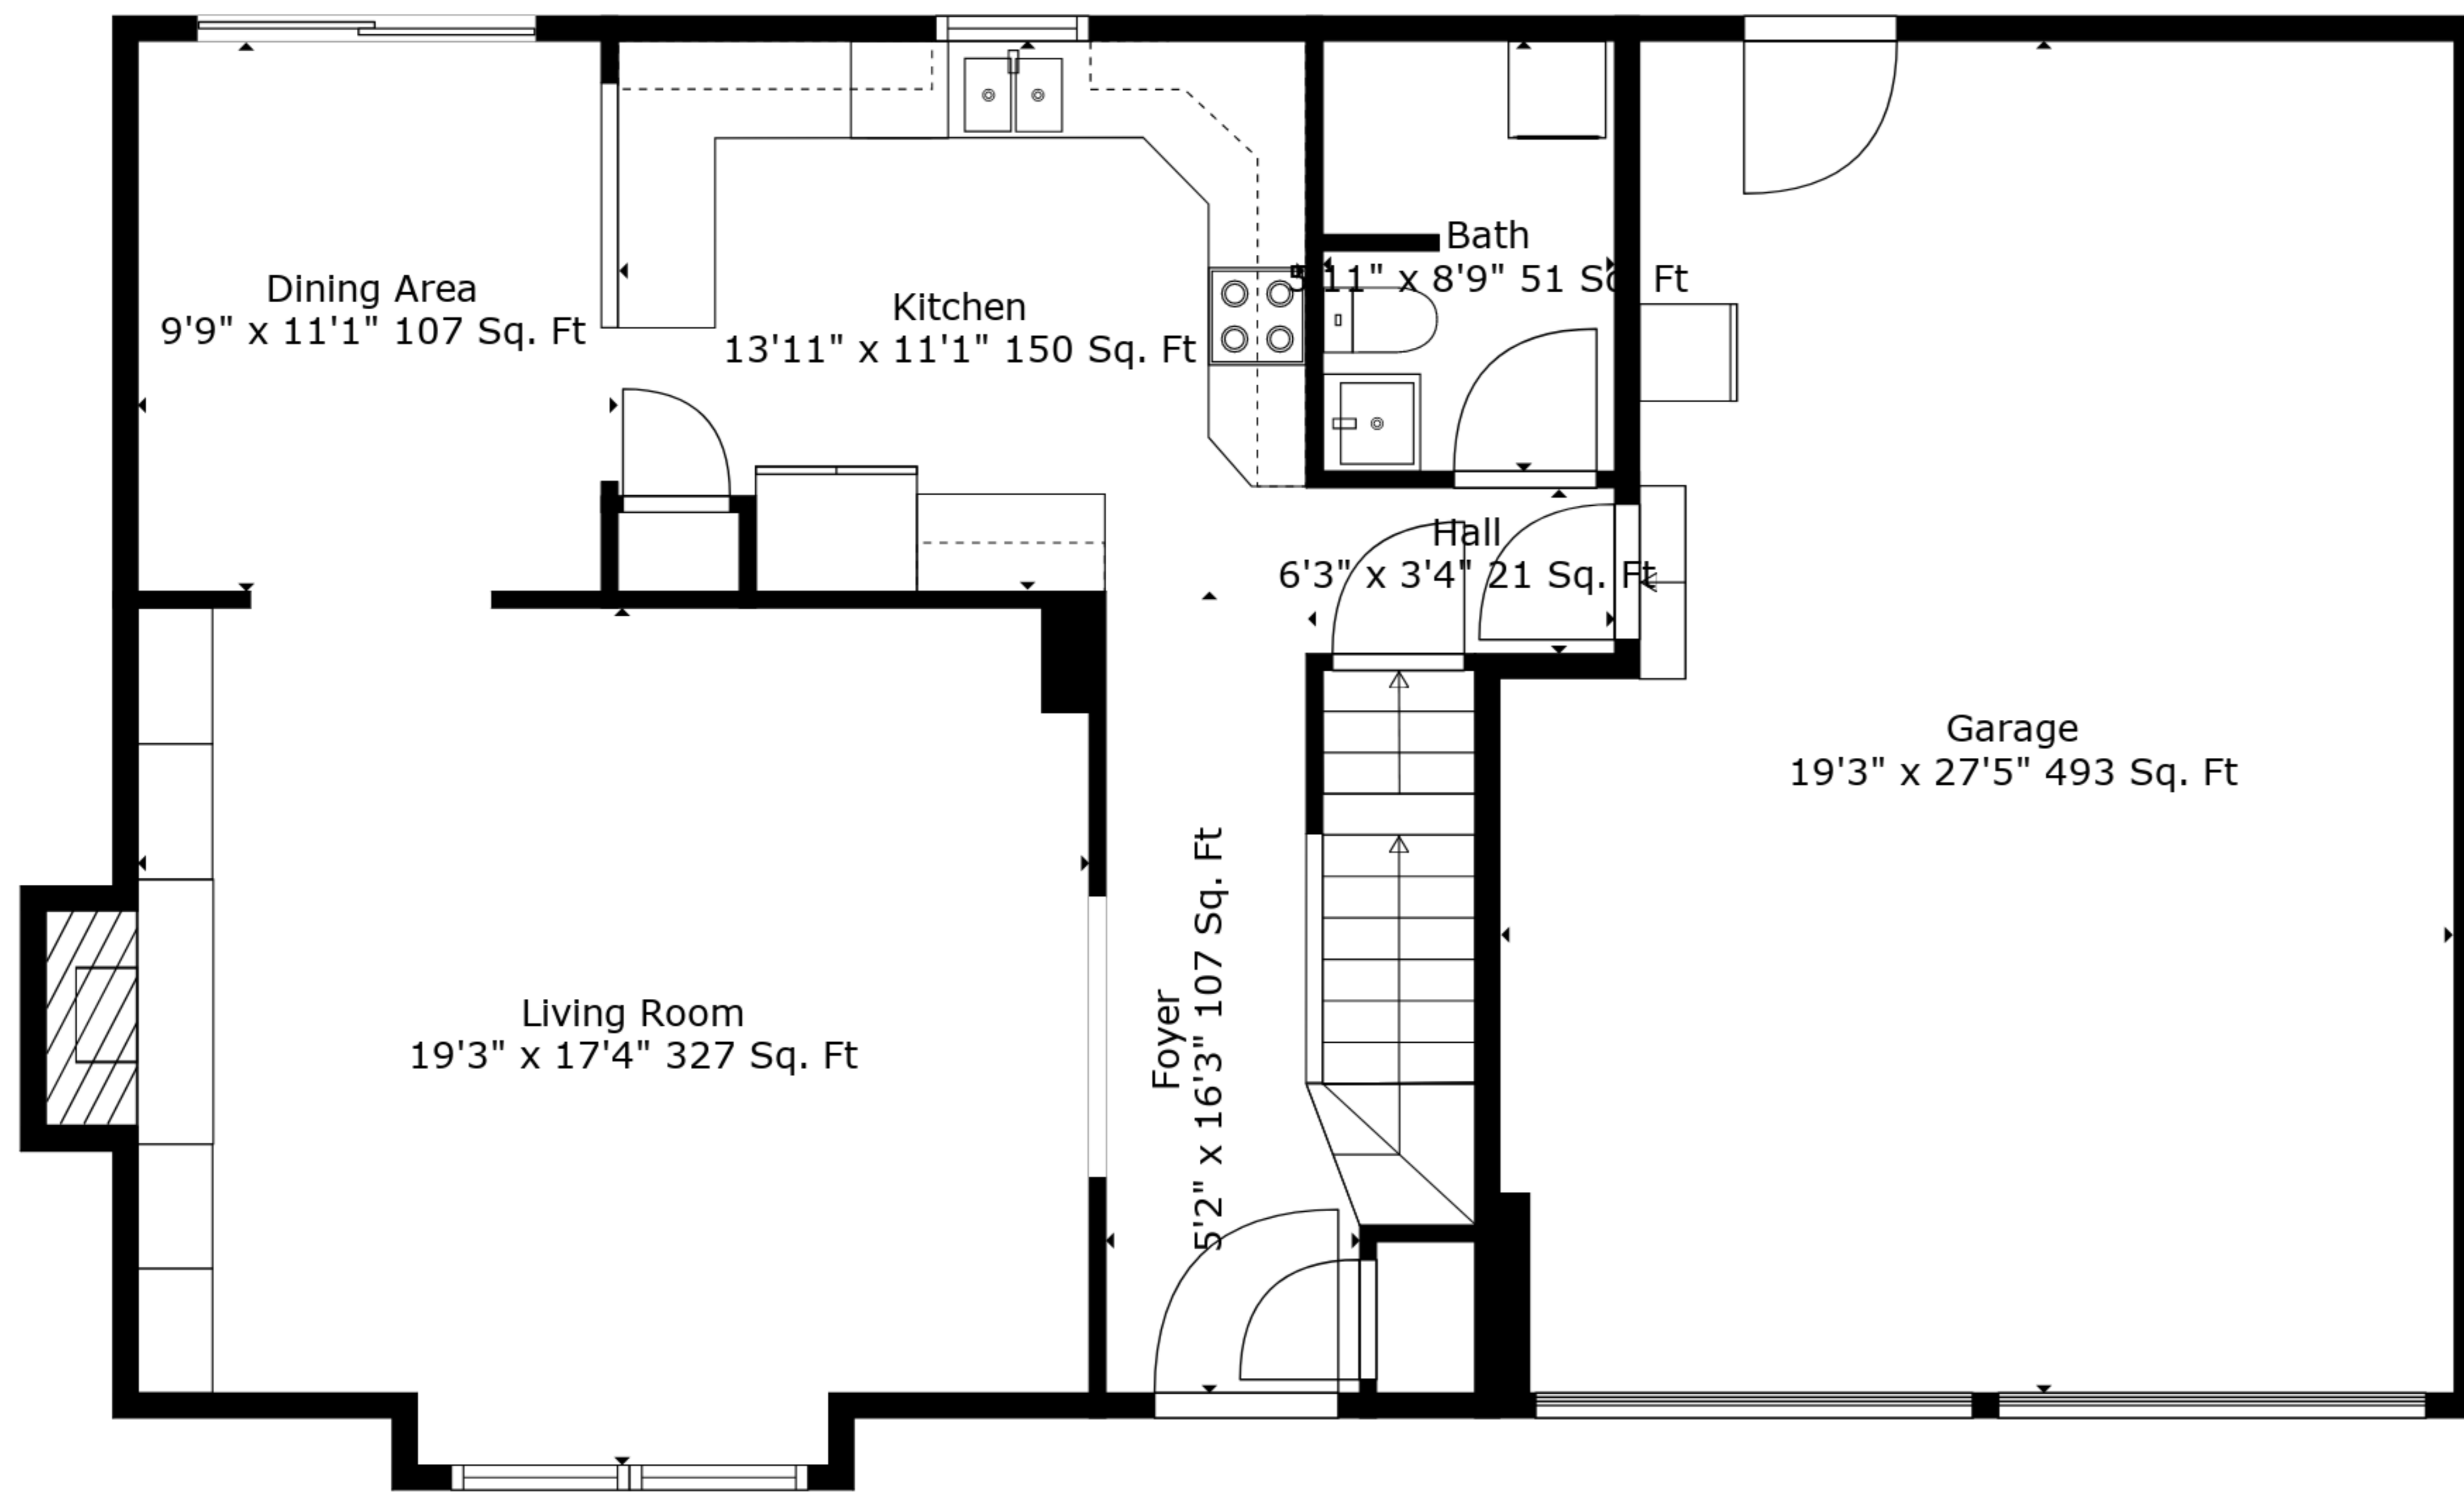

**TOTAL: 1771 sq. ft**

BELOW GROUND: 0 sq. ft, FLOOR 2: 798 sq. ft, FLOOR 3: 973 sq. ft  
EXCLUDED AREAS: BASEMENT: 777 sq. ft, GARAGE: 493 sq. ft, OPEN TO BELOW: 71 sq. ft

Measurements Are Deemed Highly Reliable But Not Guaranteed.

Floor 2

Floor 3

Floor 1

**TOTAL: 1771 sq. ft**  
 BELOW GROUND: 0 sq. ft, FLOOR 2: 798 sq. ft, FLOOR 3: 973 sq. ft  
 EXCLUDED AREAS: BASEMENT: 777 sq. ft, GARAGE: 493 sq. ft, OPEN TO BELOW: 71 sq. ft

Measurements Are Deemed Highly Reliable But Not Guaranteed.