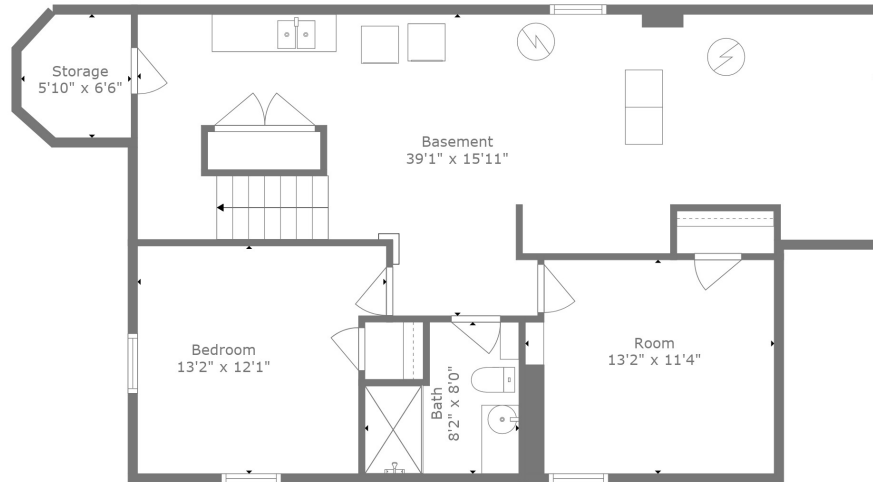

Floor 2

Floor 1

Total scanned area: 1992 sq. ft

Measurements Are Calculated By Cubicasa Technology. Deemed Highly Reliable But Not Guaranteed.

Total scanned area: 1992 sq. ft

Measurements Are Calculated By Cubicasa Technology. Deemed Highly Reliable But Not Guaranteed.

Total scanned area: 1992 sq. ft

Measurements Are Calculated By Cubicasa Technology. Deemed Highly Reliable But Not Guaranteed.