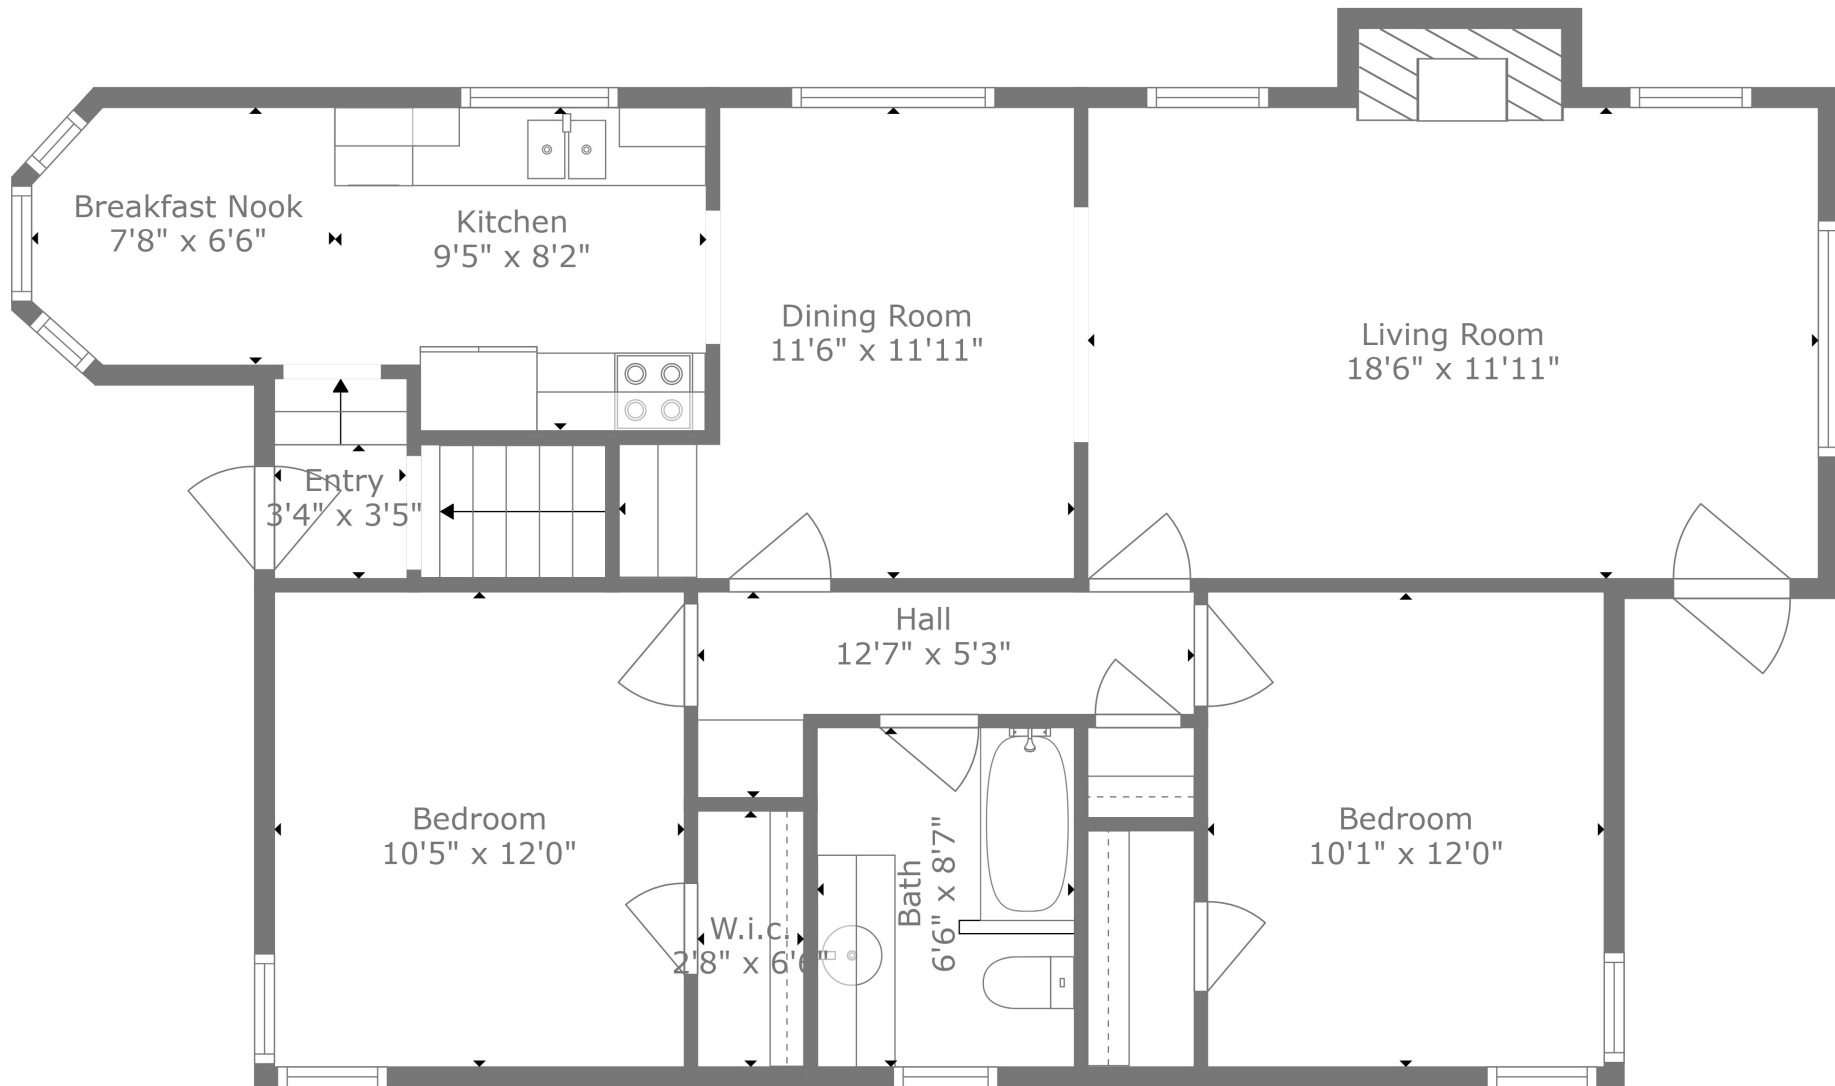

Floor 2

Floor 1

Total scanned area: 1992 sq. ft

Measurements Are Calculated By Cubicasa Technology. Deemed Highly Reliable But Not Guaranteed.

Total scanned area: 1992 sq. ft

Measurements Are Calculated By Cubicasa Technology. Deemed Highly Reliable But Not Guaranteed.

Total scanned area: 1992 sq. ft

Measurements Are Calculated By Cubicasa Technology. Deemed Highly Reliable But Not Guaranteed.