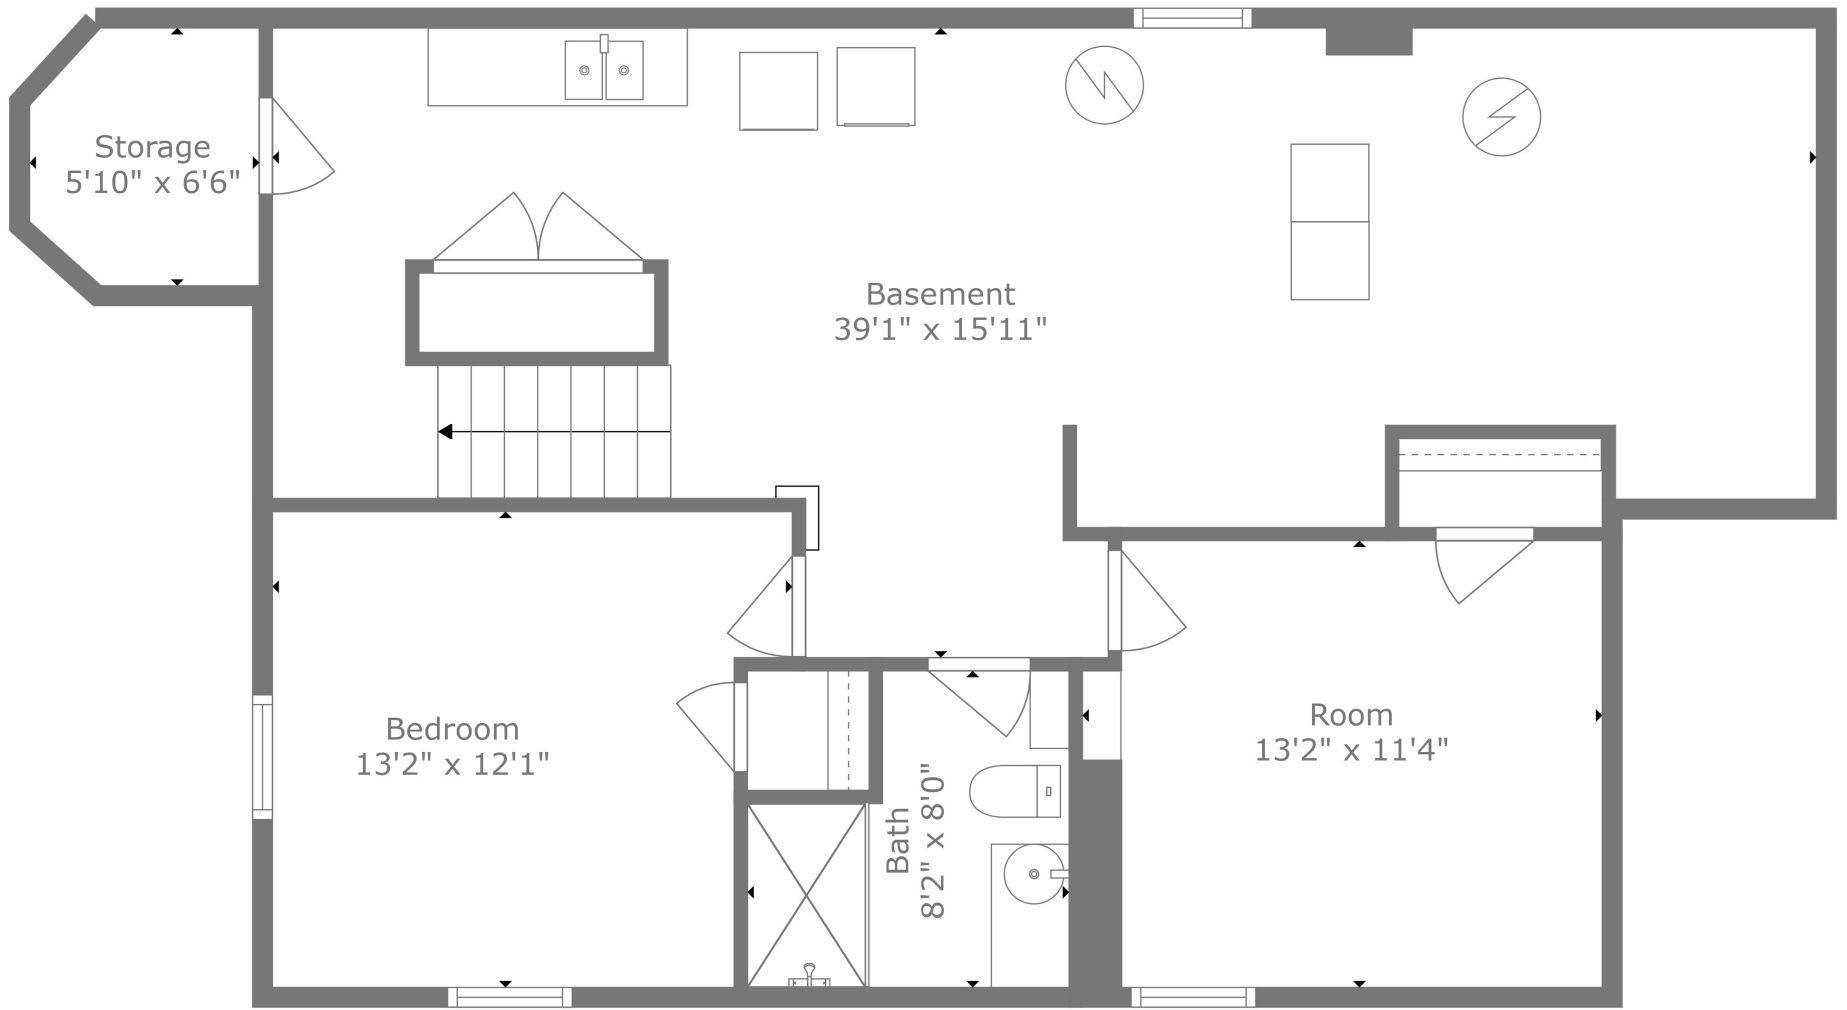

Floor 2

Floor 1

Total scanned area: 1992 sq. ft

Measurements Are Calculated By Cubicasa Technology. Deemed Highly Reliable But Not Guaranteed.

Total scanned area: 1992 sq. ft

Measurements Are Calculated By Cubicasa Technology. Deemed Highly Reliable But Not Guaranteed.

Total scanned area: 1992 sq. ft

Measurements Are Calculated By Cubicasa Technology. Deemed Highly Reliable But Not Guaranteed.