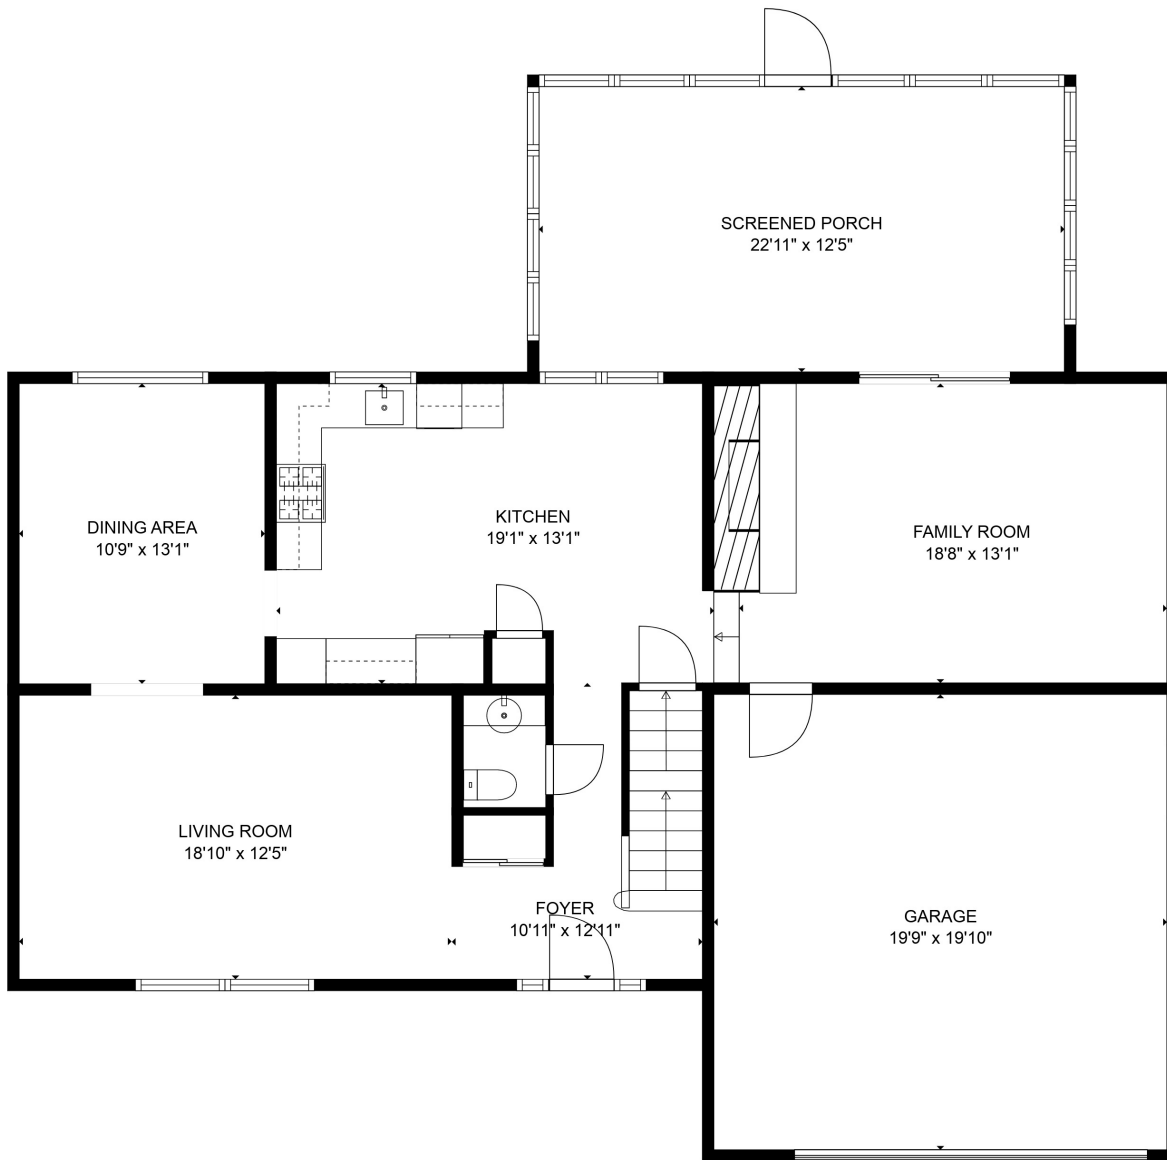

Total scanned area: 4143 sq. ft

MEASUREMENTS ARE CALCULATED BY CUBICASA TECHNOLOGY. DEEMED HIGHLY RELIABLE BUT NOT GUARANTEED.

Total scanned area: 4143 sq. ft

MEASUREMENTS ARE CALCULATED BY CUBICASA TECHNOLOGY. DEEMED HIGHLY RELIABLE BUT NOT GUARANTEED.

Total scanned area: 4143 sq. ft

MEASUREMENTS ARE CALCULATED BY CUBICASA TECHNOLOGY. DEEMED HIGHLY RELIABLE BUT NOT GUARANTEED.