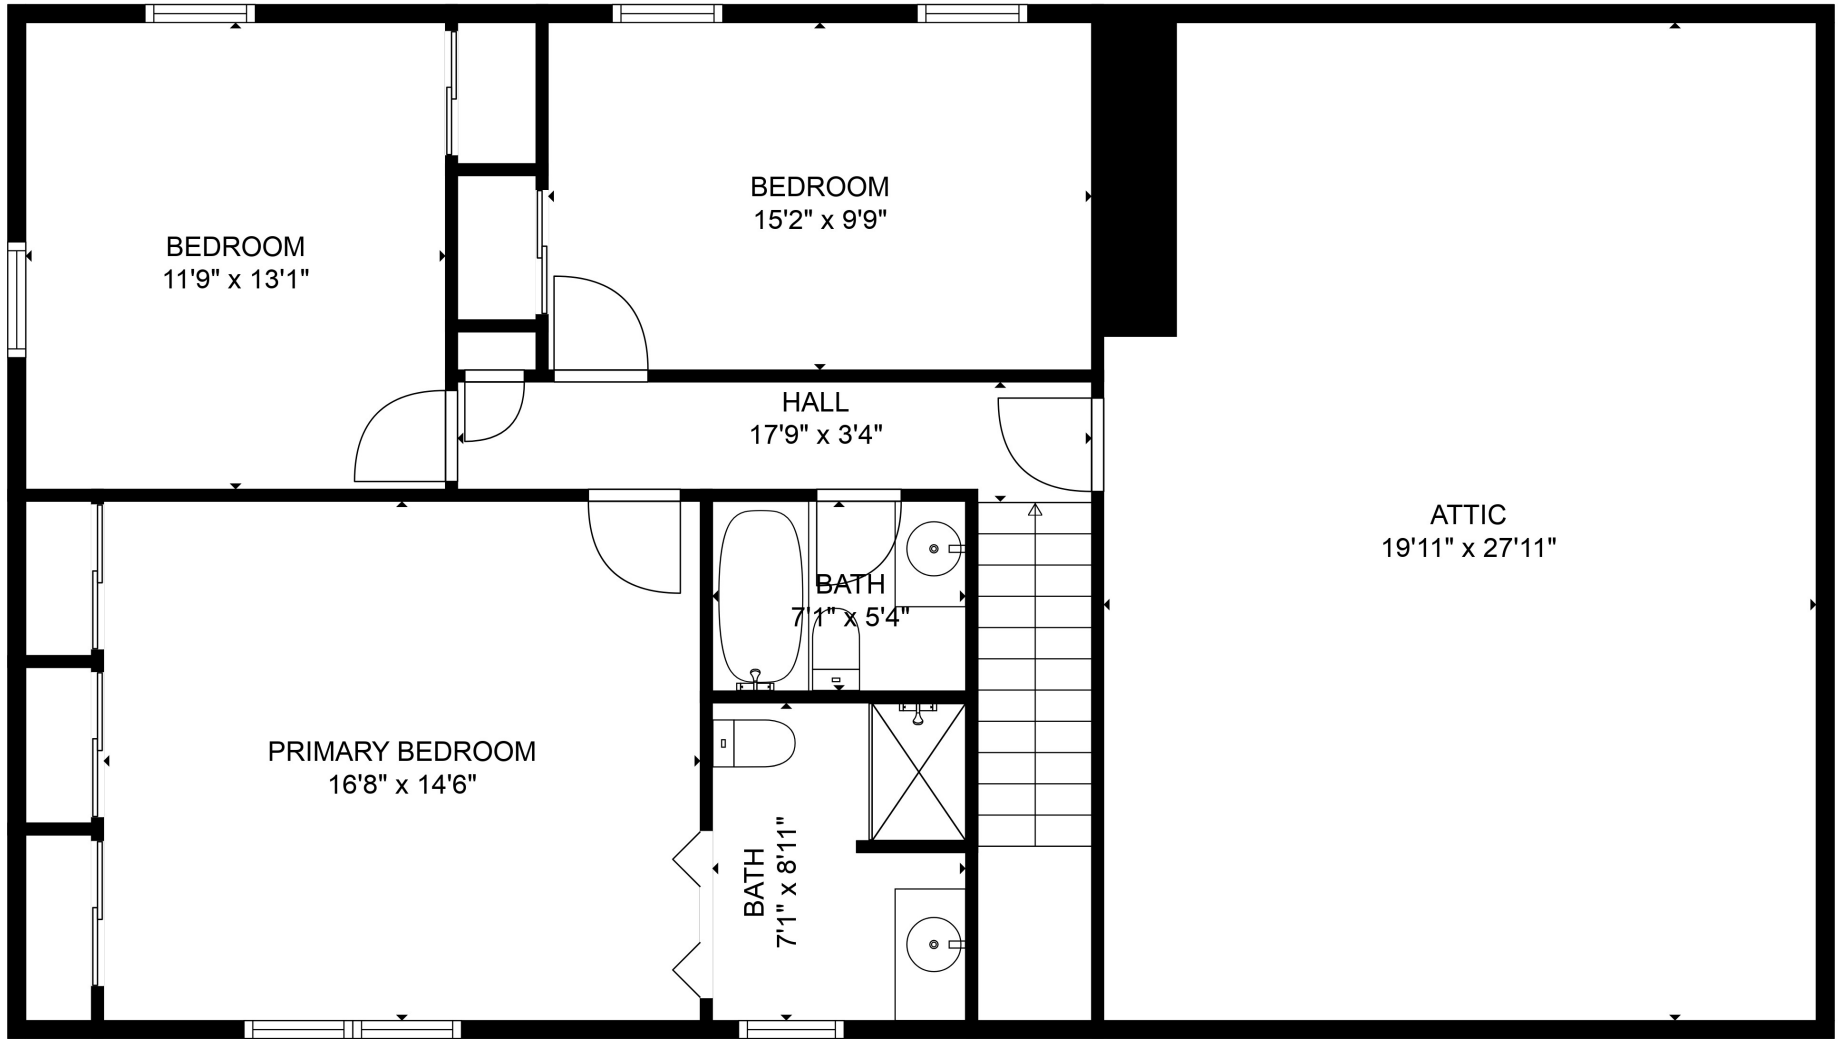

Total scanned area: 4143 sq. ft

MEASUREMENTS ARE CALCULATED BY CUBICASA TECHNOLOGY. DEEMED HIGHLY RELIABLE BUT NOT GUARANTEED.

Total scanned area: 4143 sq. ft

MEASUREMENTS ARE CALCULATED BY CUBICASA TECHNOLOGY. DEEMED HIGHLY RELIABLE BUT NOT GUARANTEED.

Total scanned area: 4143 sq. ft

MEASUREMENTS ARE CALCULATED BY CUBICASA TECHNOLOGY. DEEMED HIGHLY RELIABLE BUT NOT GUARANTEED.