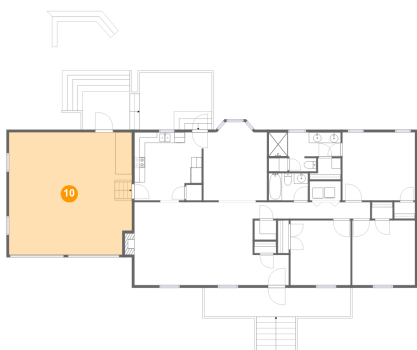

10 Floor 1 - Garage

Dimensions: 23'5" x 23'3"
Area: 536 sq. ft
Counted as living area: No

Heated: No
Finished: No
Enclosed: Yes
Contiguous: Yes
Permitted: Yes
Wet space: No
Addition: No
Conversion: No