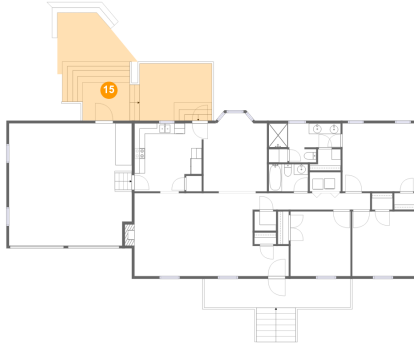

620 Truncek Circle, Raleigh, Wake County, North Carolina, United States, 27603

15 Floor 1 - Outdoor

Dimensions: 29'6" x 20'6"
Area: 401 sq. ft
Counted as living area: No

Heated: No
Finished: Yes
Enclosed: No
Contiguous: Yes
Permitted: Yes
Wet space: No
Addition: No
Conversion: No