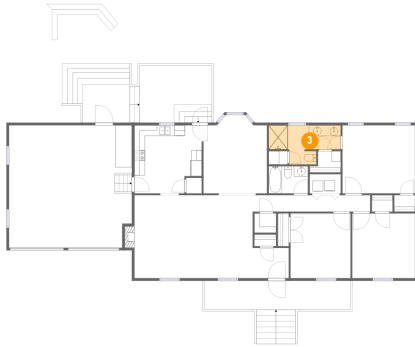

620 Trunecek Circle, Raleigh, Wake County, North Carolina, United States, 27603

3 Floor 1 - Bath

Dimensions: 13'9" x 7'5"
Area: 77 sq. ft
Counted as living area: Yes

Heated: Yes
Finished: Yes
Enclosed: Yes
Contiguous: Yes
Permitted: Yes
Wet space: Yes
Addition: No
Conversion: No