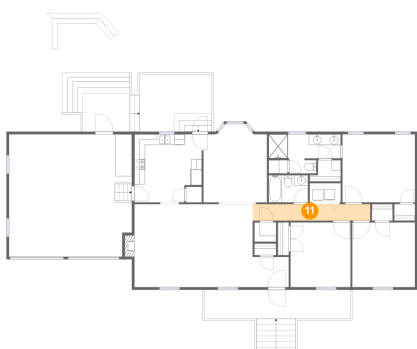

11 Floor 1 - Hall

Dimensions: 22'5" x 3'2"
Area: 70 sq. ft
Counted as living area: Yes

Heated: Yes
Finished: Yes
Enclosed: Yes
Contiguous: Yes
Permitted: Yes
Wet space: No
Addition: No
Conversion: No