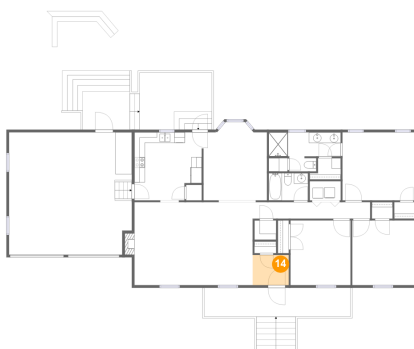

14 Floor 1 - Entry

Dimensions: 6'10" x 5'9"
Area: 40 sq. ft
Counted as living area: Yes

Heated: Yes
Finished: Yes
Enclosed: Yes
Contiguous: Yes
Permitted: Yes
Wet space: No
Addition: No
Conversion: No