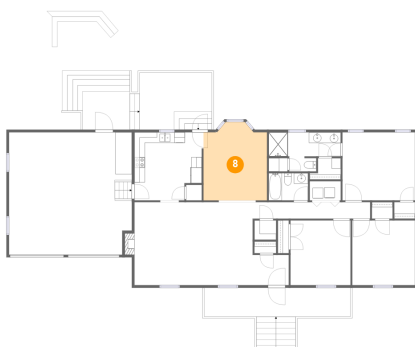

8 Floor 1 - Dining Room

Dimensions: 12'1" x 14'11"
Area: 167 sq. ft
Counted as living area: Yes

Heated: Yes
Finished: Yes
Enclosed: Yes
Contiguous: Yes
Permitted: Yes
Wet space: No
Addition: No
Conversion: No