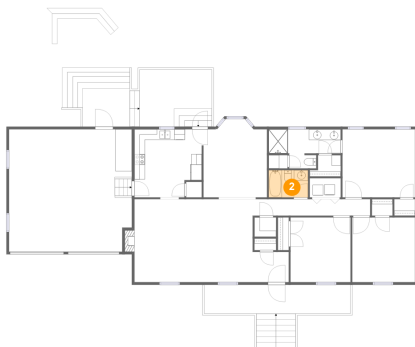

2 Floor 1 - Bath

Dimensions: 7'6" x 5'2"
Area: 39 sq. ft
Counted as living area: Yes

Heated: Yes
Finished: Yes
Enclosed: Yes
Contiguous: Yes
Permitted: Yes
Wet space: Yes
Addition: No
Conversion: No