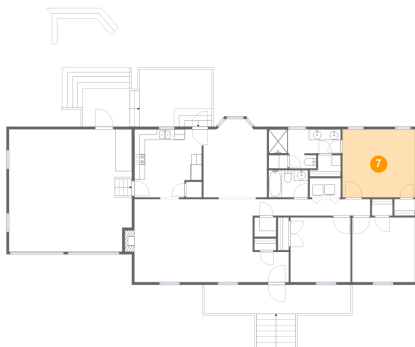

7 Floor 1 - Bedroom

Dimensions: 13'10" x 12'11"
Area: 179 sq. ft
Counted as living area: Yes

Heated: Yes
Finished: Yes
Enclosed: Yes
Contiguous: Yes
Permitted: Yes
Wet space: No
Addition: No
Conversion: No