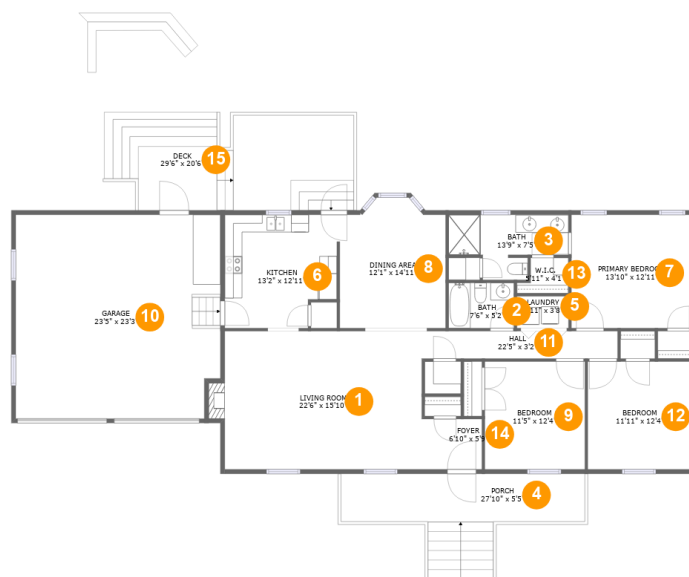

Home data report

620 Trunecek Circle, Raleigh, Wake County, North Carolina, United States, 27603

Room dimensions

Floor 1

Total sqft: 2781

Living area: 1648

#		Dimensions	sqft	Counted as living area
1	Living Room	22'6" x 15'10"	363 sq. ft	Yes
2	Bath	7'6" x 5'2"	39 sq. ft	Yes
3	Bath	13'9" x 7'5"	77 sq. ft	Yes
4	Outdoor	27'10" x 5'5"	152 sq. ft	No
5	Utility	5'11" x 3'8"	21 sq. ft	Yes
6	Kitchen	13'2" x 12'11"	156 sq. ft	Yes
7	Bedroom	13'10" x 12'11"	179 sq. ft	Yes
8	Dining Room	12'1" x 14'11"	167 sq. ft	Yes
9	Bedroom	11'5" x 12'4"	141 sq. ft	Yes
10	Garage	23'5" x 23'3"	536 sq. ft	No
11	Hall	22'5" x 3'2"	70 sq. ft	Yes