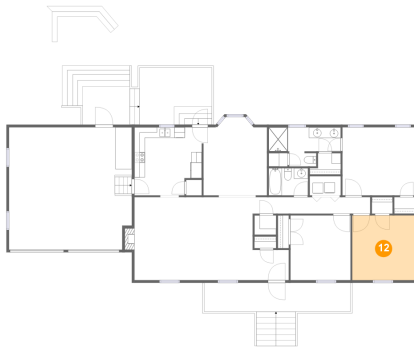

620 Trunecek Circle, Raleigh, Wake County, North Carolina, United States, 27603

12 Floor 1 - Bedroom

Dimensions: 11'11" x 12'4"
Area: 147 sq. ft
Counted as living area: Yes

Heated: Yes
Finished: Yes
Enclosed: Yes
Contiguous: Yes
Permitted: Yes
Wet space: No
Addition: No
Conversion: No