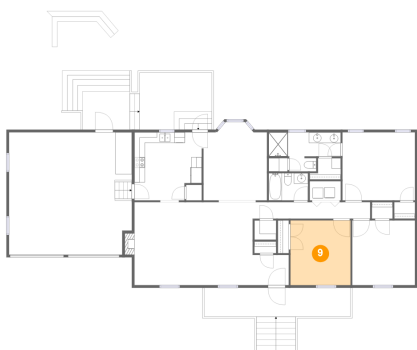

620 Truncek Circle, Raleigh, Wake County, North Carolina, United States, 27603

9 Floor 1 - Bedroom

Dimensions: 11'5" x 12'4"
Area: 141 sq. ft
Counted as living area: Yes

Heated: Yes
Finished: Yes
Enclosed: Yes
Contiguous: Yes
Permitted: Yes
Wet space: No
Addition: No
Conversion: No