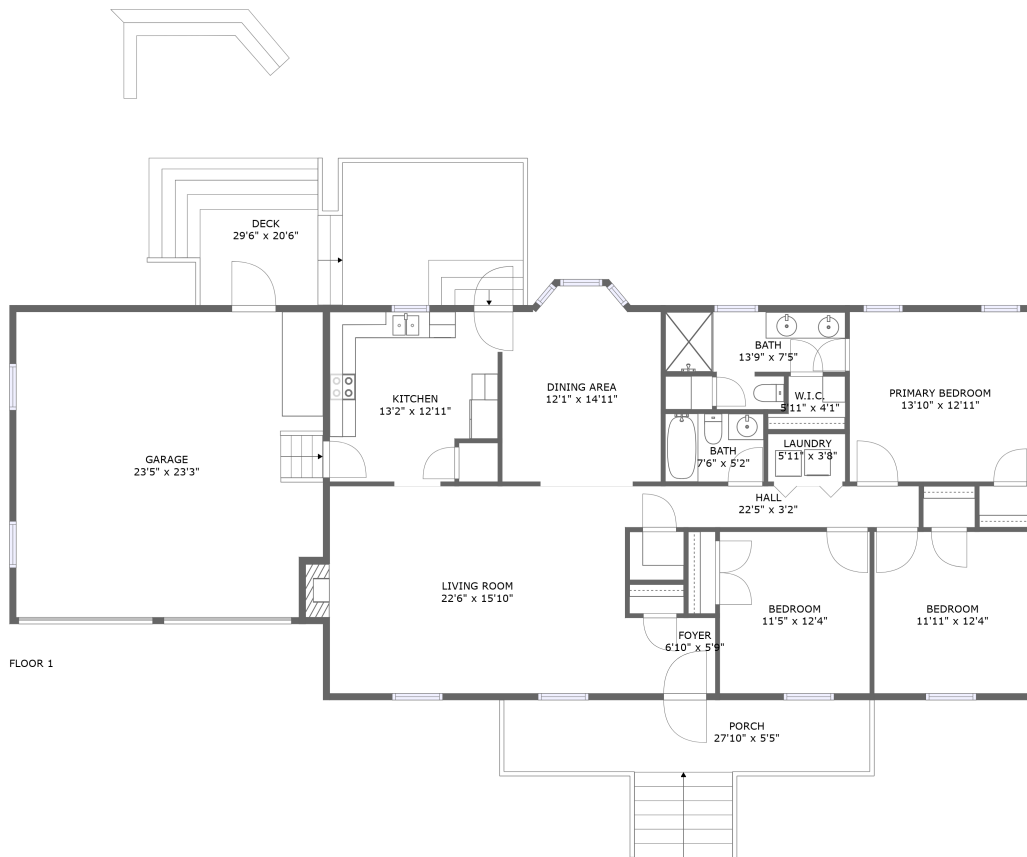

## Property summary

 **1** Garages

 **3** Bedrooms

 **2** Bathrooms

 **0** Half baths

 **1** Floors

 **1,648**  
Gross living  
area sqft

 **2,781**  
Total sqft