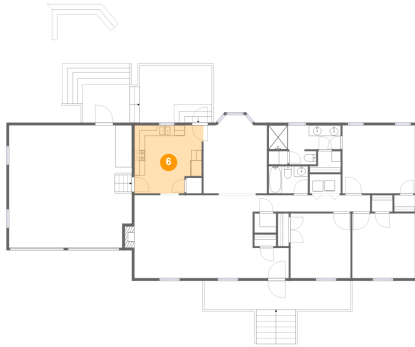

**5** Floor 1 - Utility

---

Dimensions: 5'11" x 3'8"  
Area: 21 sq. ft  
Counted as living area: Yes

Heated: Yes  
Finished: Yes  
Enclosed: Yes  
Contiguous: Yes  
Permitted: Yes  
Wet space: No  
Addition: No  
Conversion: No

620 Truneczek Circle, Raleigh, Wake County, North Carolina, United States, 27603

**6** Floor 1 - Kitchen

Dimensions: 13'2" x 12'11"  
Area: 156 sq. ft  
Counted as living area: Yes

Heated: Yes  
Finished: Yes  
Enclosed: Yes  
Contiguous: Yes  
Permitted: Yes  
Wet space: No  
Addition: No  
Conversion: No