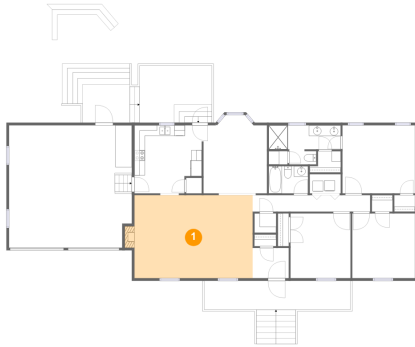

Home data report

**620 Trunecek Circle, Raleigh, Wake County, North Carolina, United States, 27603**

#		Dimensions	sqft	Counted as living area
12	Bedroom	11'11" x 12'4"	147 sq. ft	Yes
13	Cl	5'11" x 4'1"	19 sq. ft	Yes
14	Entry	6'10" x 5'9"	40 sq. ft	Yes
15	Outdoor	29'6" x 20'6"	401 sq. ft	No

620 Trunecek Circle, Raleigh, Wake County, North Carolina, United States, 27603

**1** Floor 1 - Living Room

---

Dimensions: 22'6" x 15'10"  
Area: 363 sq. ft  
Counted as living area: Yes

Heated: Yes  
Finished: Yes  
Enclosed: Yes  
Contiguous: Yes  
Permitted: Yes  
Wet space: No  
Addition: No  
Conversion: No