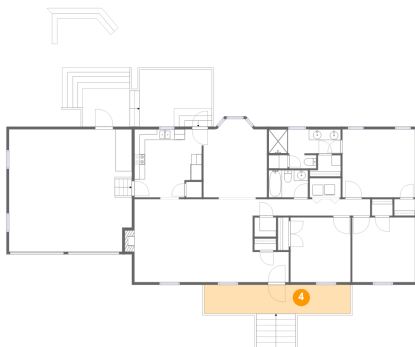

4 Floor 1 - Outdoor

Dimensions: 27'10" x 5'5"
Area: 152 sq. ft
Counted as living area: No

Heated: No
Finished: Yes
Enclosed: No
Contiguous: Yes
Permitted: Yes
Wet space: No
Addition: No
Conversion: No