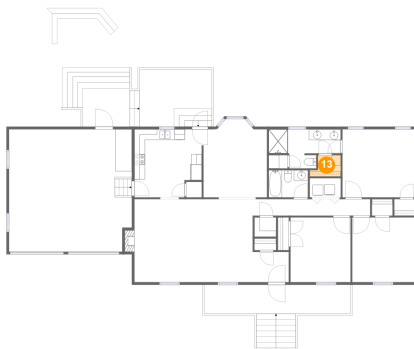

13 Floor 1 - Cl

Dimensions: 5'11" x 4'1"
Area: 19 sq. ft
Counted as living area: Yes

Heated: Yes
Finished: Yes
Enclosed: Yes
Contiguous: Yes
Permitted: Yes
Wet space: No
Addition: No
Conversion: No