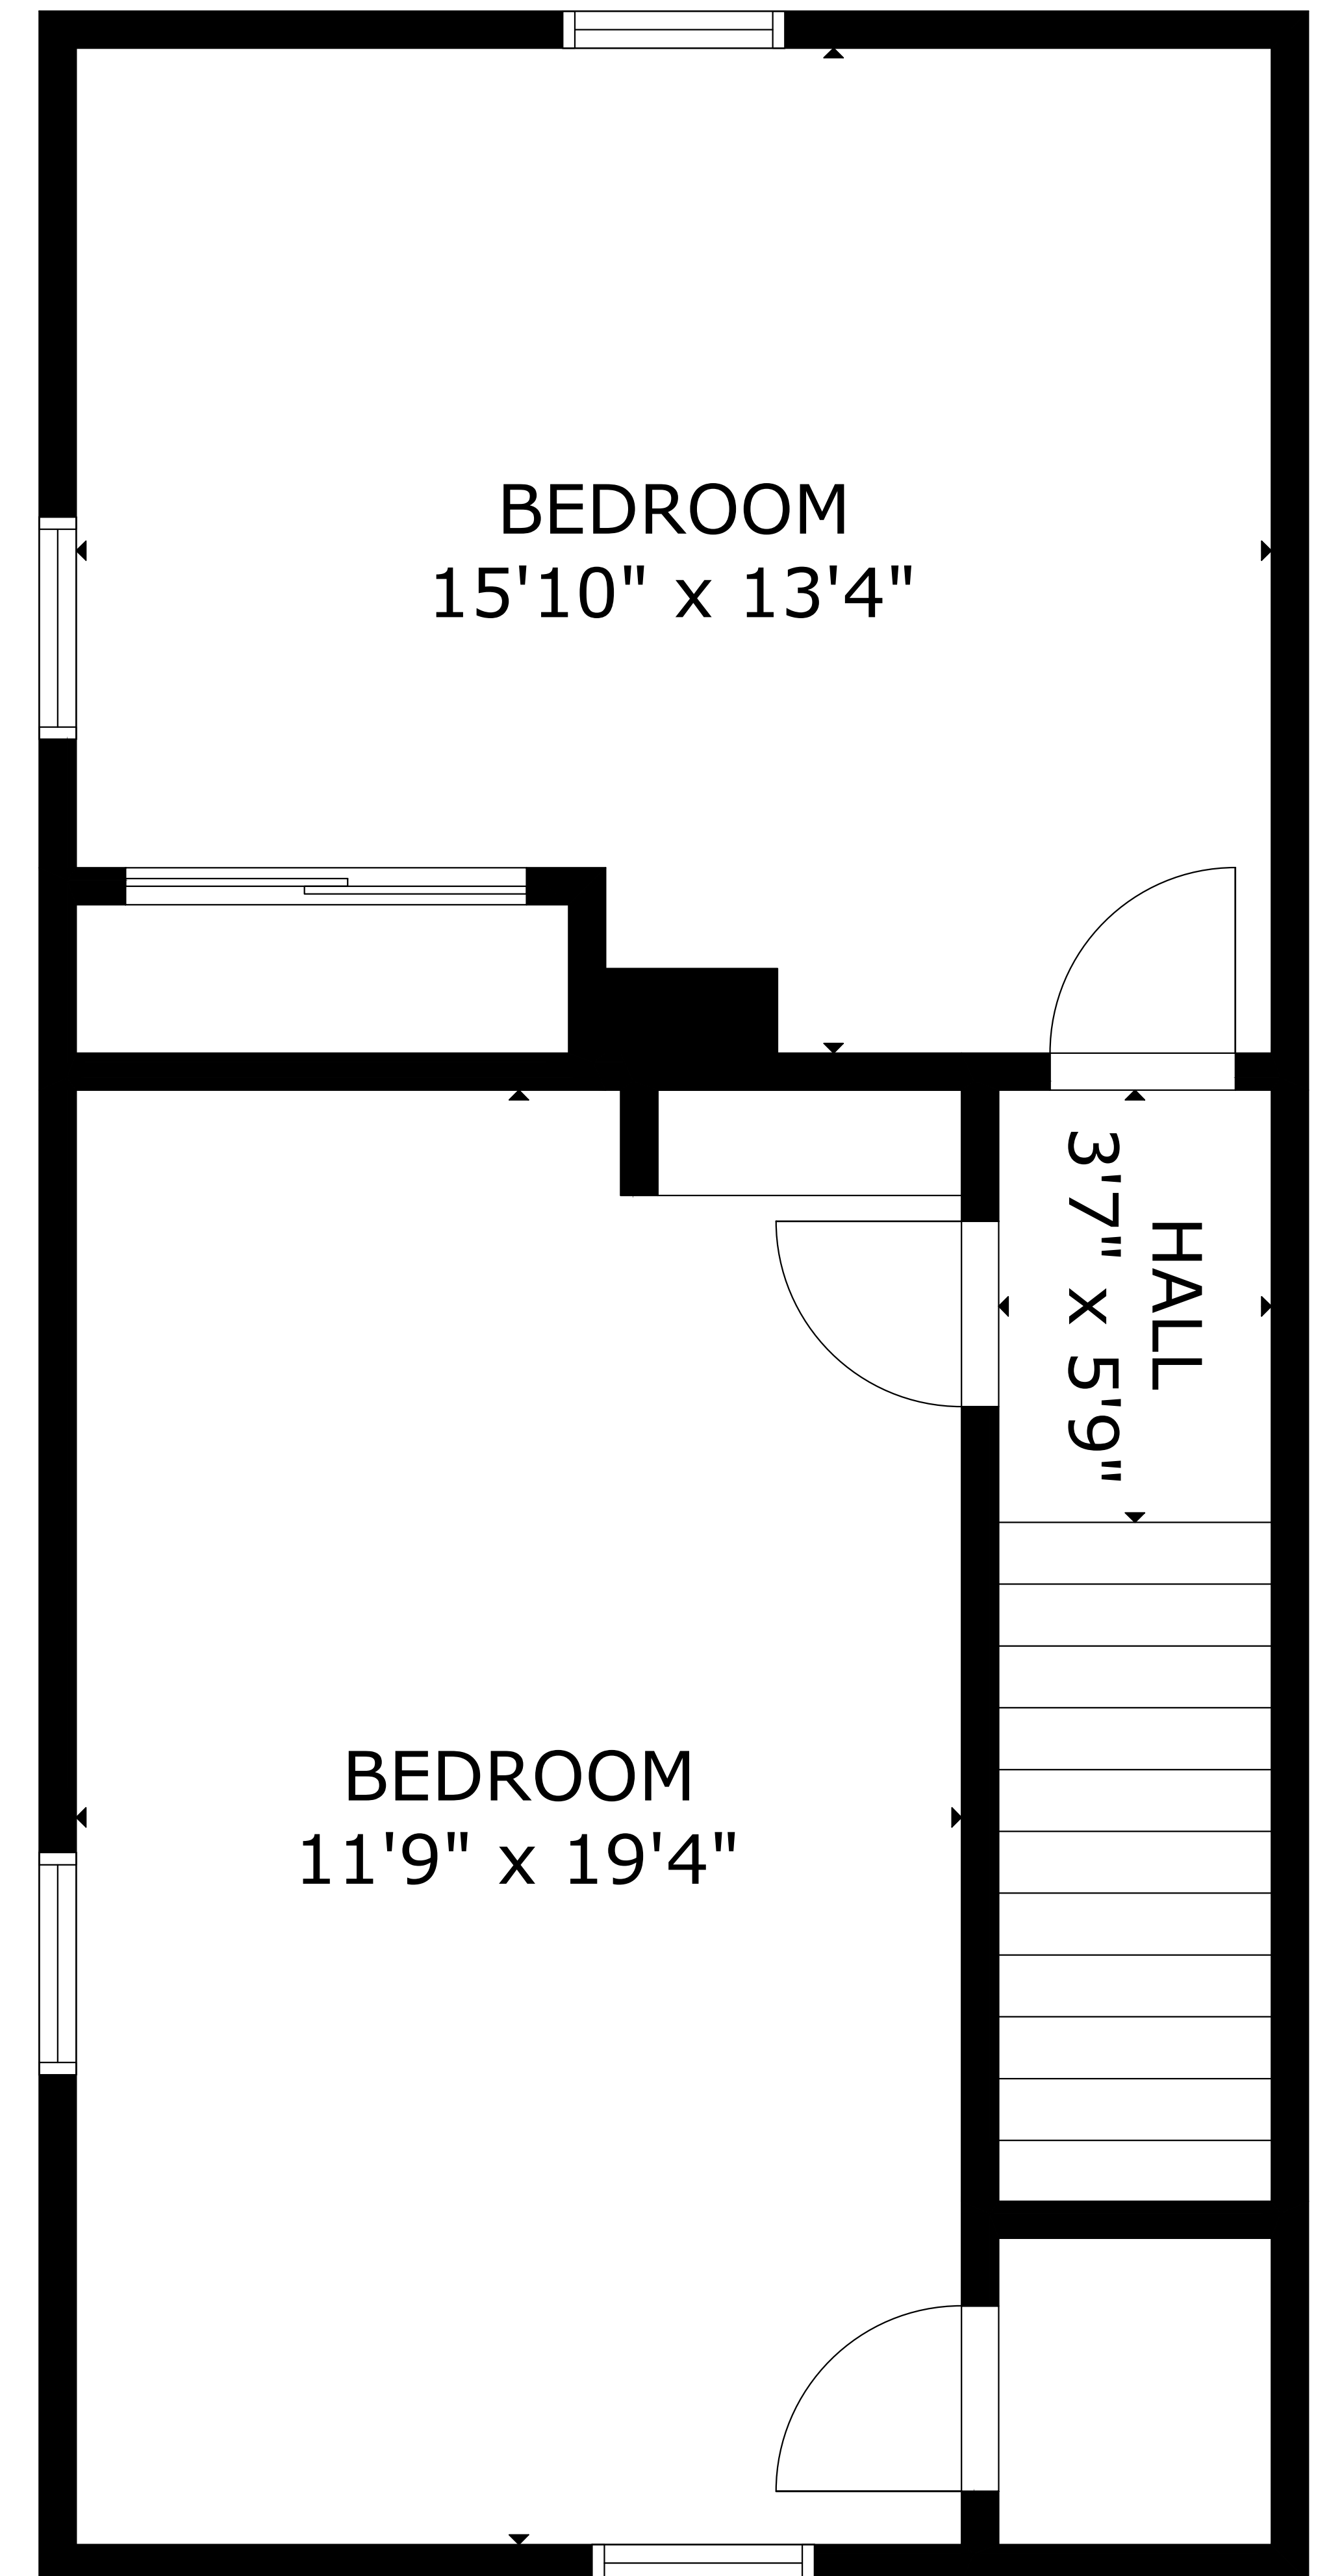

MAIN FLOOR

UPPER LEVEL 1

GROSS INTERNAL AREA
 TOTAL: 1538 sq.ft
 MAIN FLOOR: 1013 sq.ft, UPPER LEVEL 1: 525 sq.ft
 SIZE AND DIMENSIONS ARE APPROXIMATE, ACTUAL MAY VARY