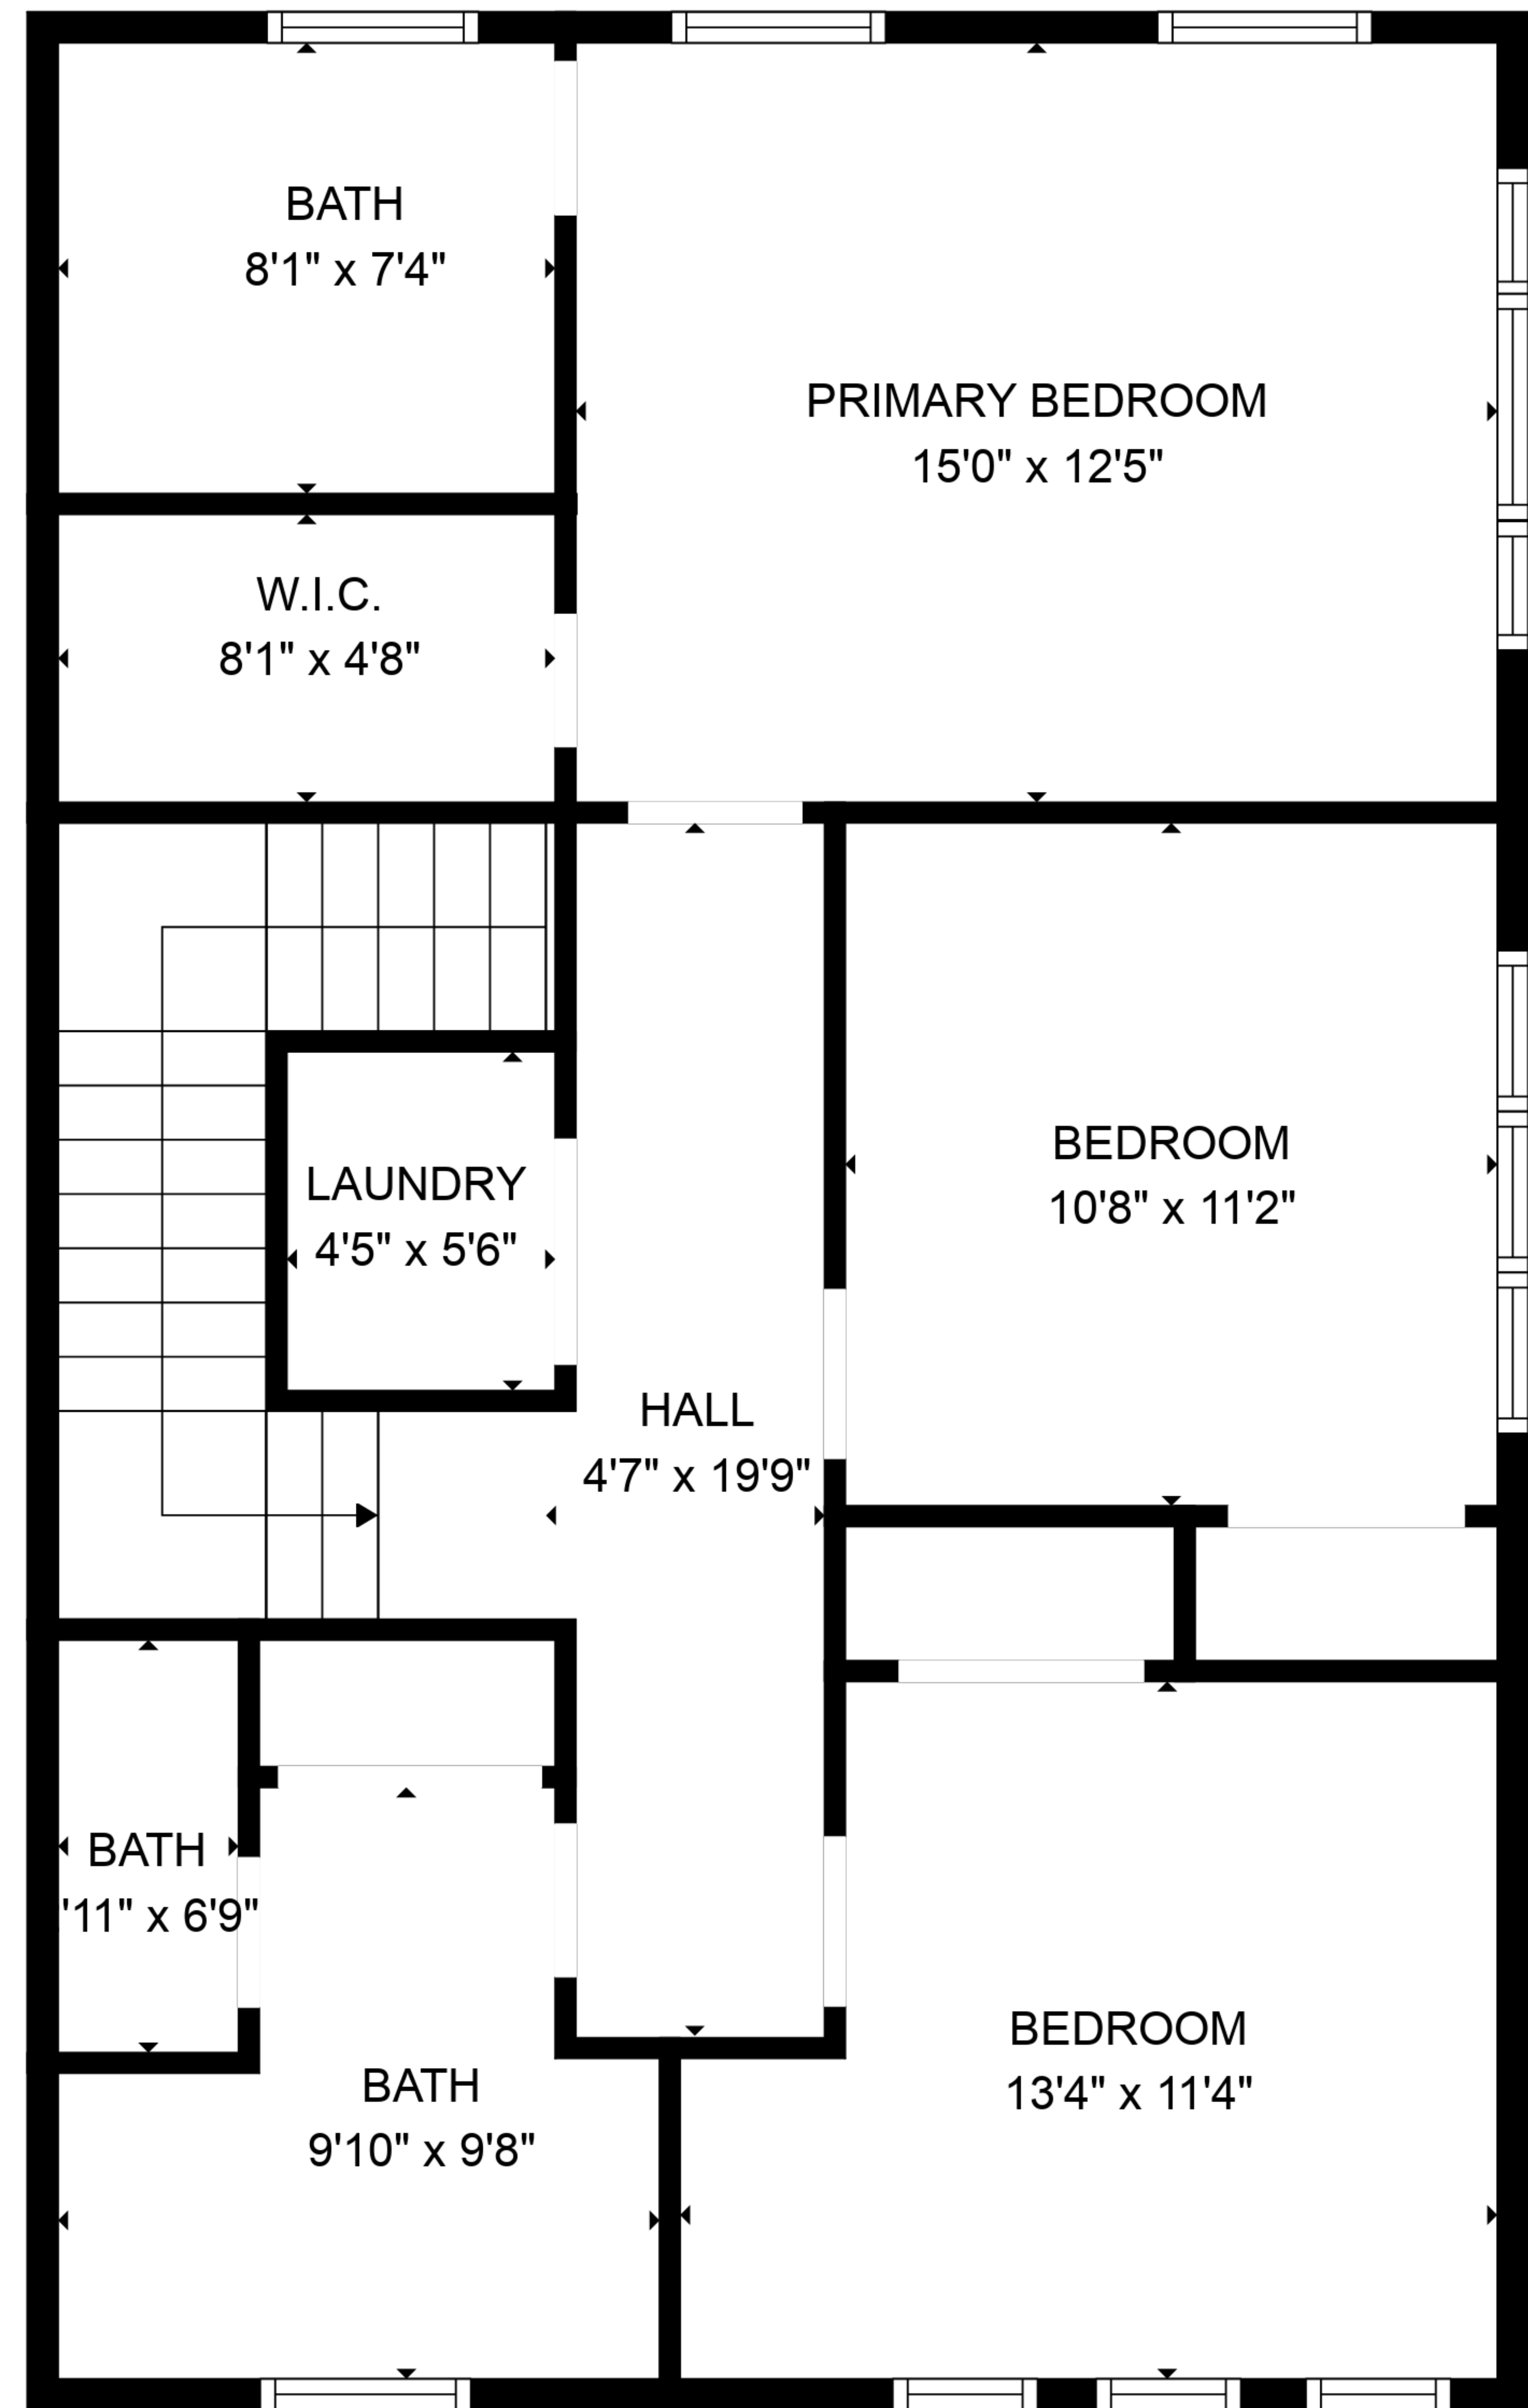

TOTAL: 1788 sq. ft

FLOOR 1: 894 sq. ft, FLOOR 2: 894 sq. ft

TOTAL: 1788 sq. ft
FLOOR 1: 894 sq. ft, FLOOR 2: 894 sq. ft

FLOOR 1

FLOOR 2

TOTAL: 1788 sq. ft
 FLOOR 1: 894 sq. ft, FLOOR 2: 894 sq. ft