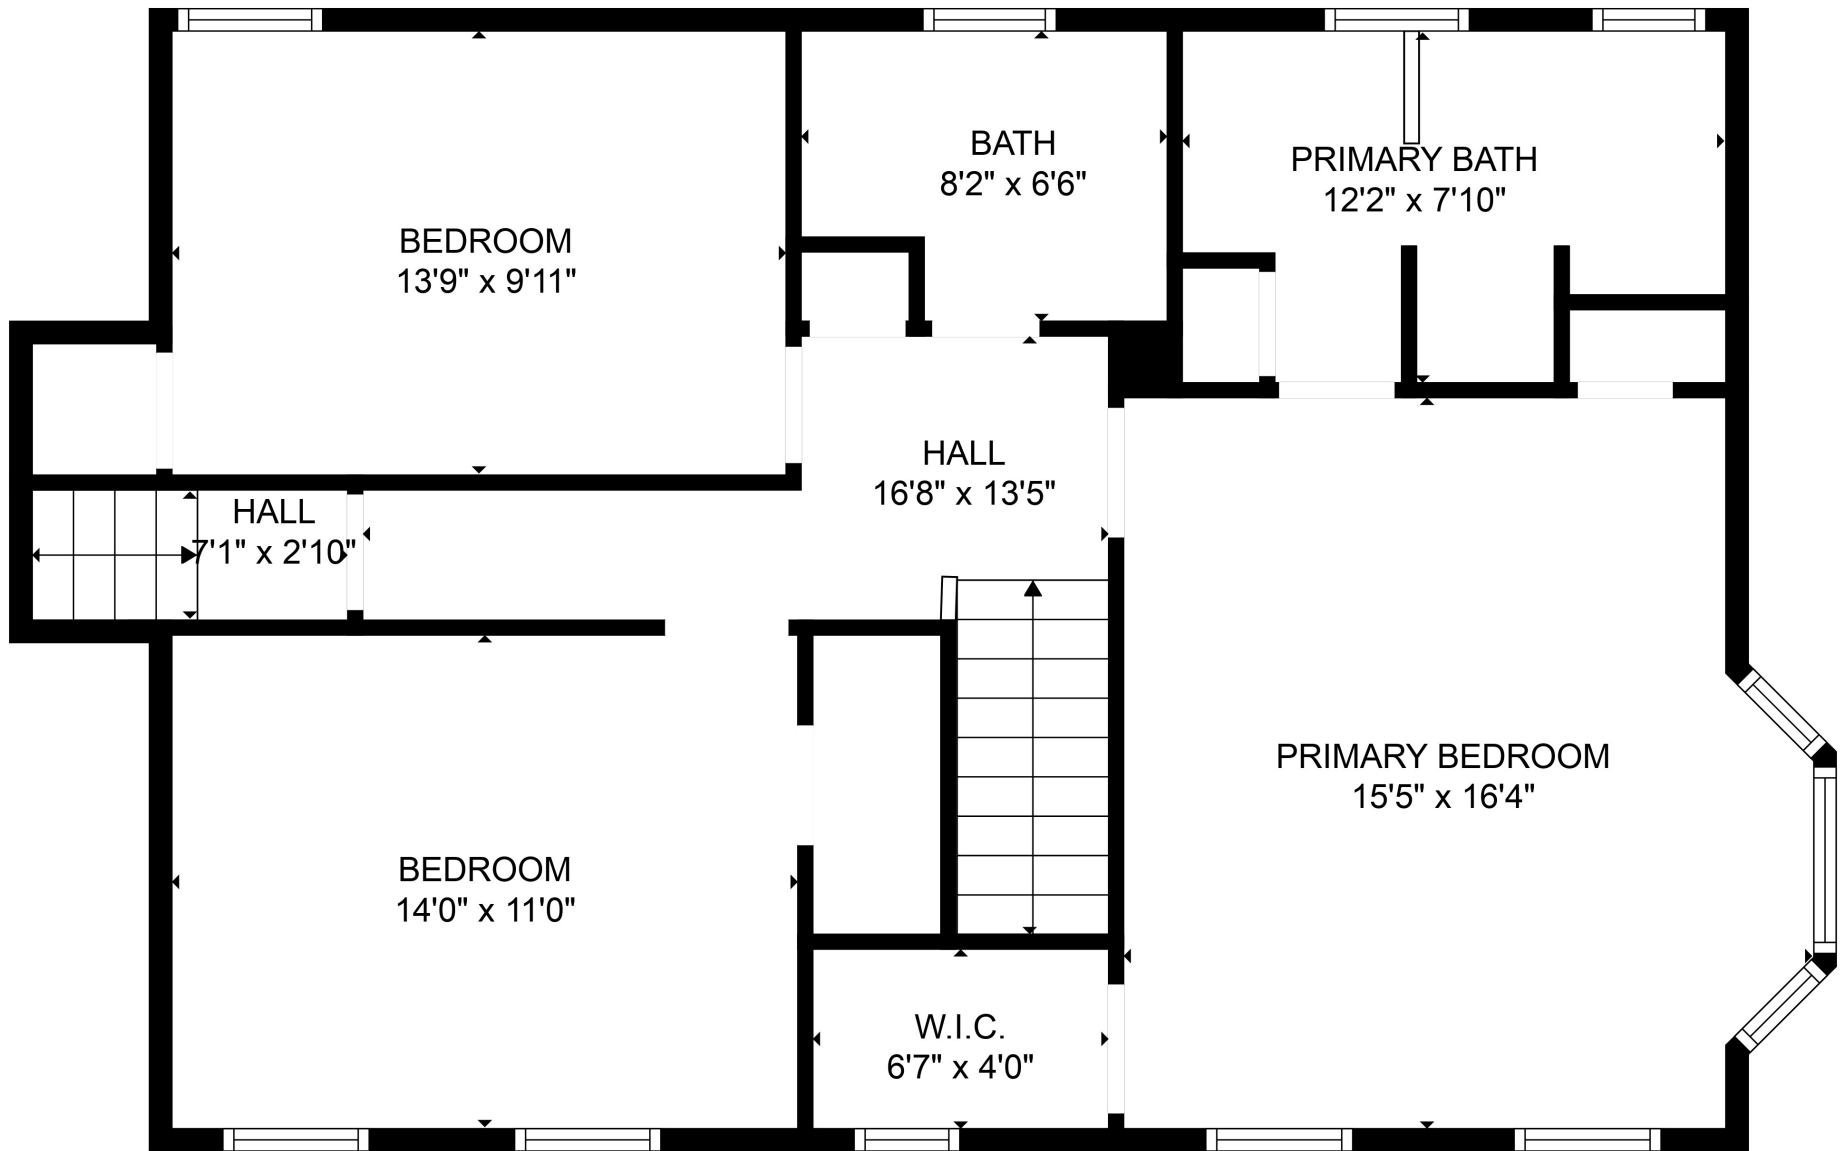

FLOOR 3

FLOOR 1

FLOOR 2

Total scanned area: 2537 sq. ft

SIZES AND DIMENSIONS ARE APPROXIMATE. ACTUAL MAY VARY.

Total scanned area: 2537 sq. ft

SIZES AND DIMENSIONS ARE APPROXIMATE. ACTUAL MAY VARY.

Total scanned area: 2537 sq. ft

SIZES AND DIMENSIONS ARE APPROXIMATE. ACTUAL MAY VARY.

Total scanned area: 2537 sq. ft

SIZES AND DIMENSIONS ARE APPROXIMATE. ACTUAL MAY VARY.