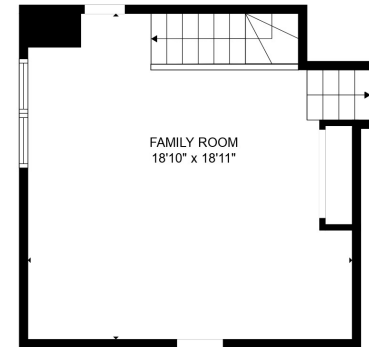

FLOOR 3

FLOOR 1

FLOOR 2

Total scanned area: 2537 sq. ft

SIZES AND DIMENSIONS ARE APPROXIMATE. ACTUAL MAY VARY.

Total scanned area: 2537 sq. ft

SIZES AND DIMENSIONS ARE APPROXIMATE. ACTUAL MAY VARY.

Total scanned area: 2537 sq. ft

SIZES AND DIMENSIONS ARE APPROXIMATE. ACTUAL MAY VARY.

Total scanned area: 2537 sq. ft

SIZES AND DIMENSIONS ARE APPROXIMATE. ACTUAL MAY VARY.