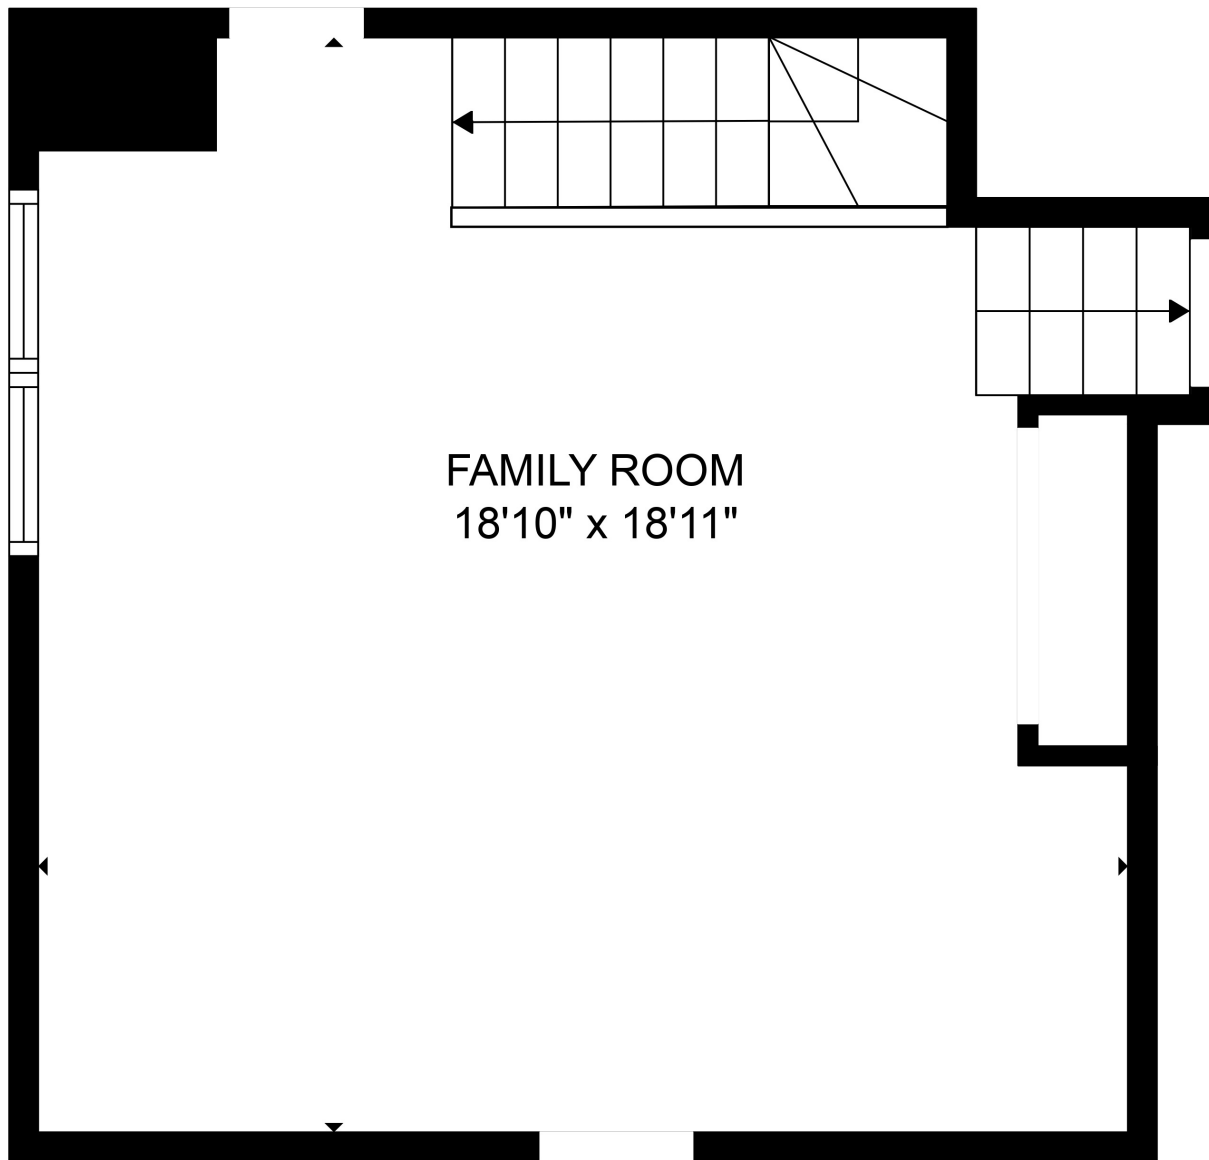

FLOOR 3

FLOOR 1

FLOOR 2

Total scanned area: 2537 sq. ft

SIZES AND DIMENSIONS ARE APPROXIMATE. ACTUAL MAY VARY.

Total scanned area: 2537 sq. ft

SIZES AND DIMENSIONS ARE APPROXIMATE. ACTUAL MAY VARY.

Total scanned area: 2537 sq. ft

SIZES AND DIMENSIONS ARE APPROXIMATE. ACTUAL MAY VARY.

Total scanned area: 2537 sq. ft

SIZES AND DIMENSIONS ARE APPROXIMATE. ACTUAL MAY VARY.