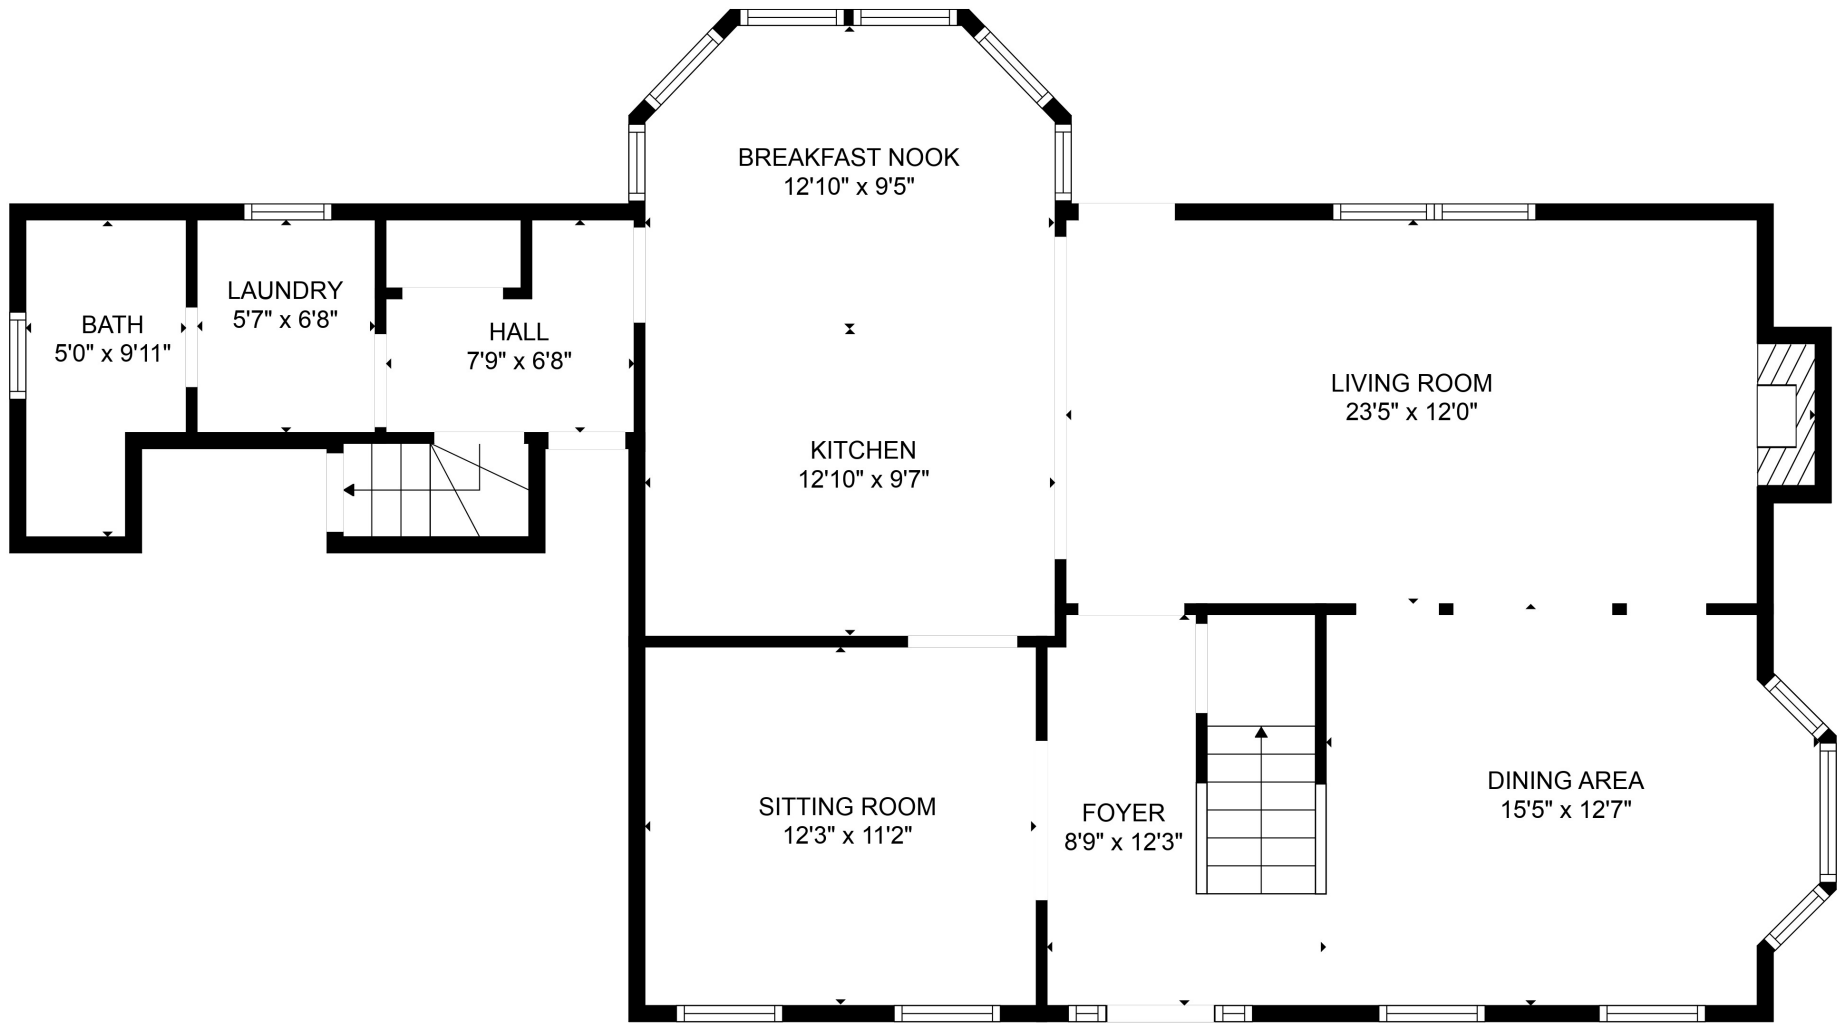

FLOOR 3

FLOOR 1

FLOOR 2

Total scanned area: 2537 sq. ft

SIZES AND DIMENSIONS ARE APPROXIMATE. ACTUAL MAY VARY.

Total scanned area: 2537 sq. ft

SIZES AND DIMENSIONS ARE APPROXIMATE. ACTUAL MAY VARY.

Total scanned area: 2537 sq. ft

SIZES AND DIMENSIONS ARE APPROXIMATE. ACTUAL MAY VARY.

Total scanned area: 2537 sq. ft

SIZES AND DIMENSIONS ARE APPROXIMATE. ACTUAL MAY VARY.