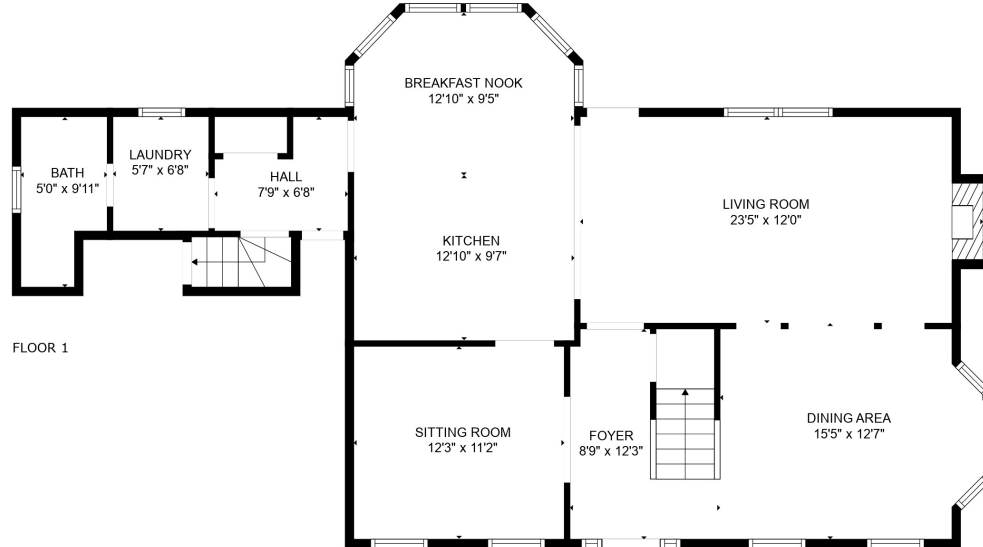

FLOOR 3

FLOOR 1

FLOOR 2

Total scanned area: 2537 sq. ft

SIZES AND DIMENSIONS ARE APPROXIMATE. ACTUAL MAY VARY.

Total scanned area: 2537 sq. ft

SIZES AND DIMENSIONS ARE APPROXIMATE. ACTUAL MAY VARY.

Total scanned area: 2537 sq. ft

SIZES AND DIMENSIONS ARE APPROXIMATE. ACTUAL MAY VARY.

Total scanned area: 2537 sq. ft

SIZES AND DIMENSIONS ARE APPROXIMATE. ACTUAL MAY VARY.