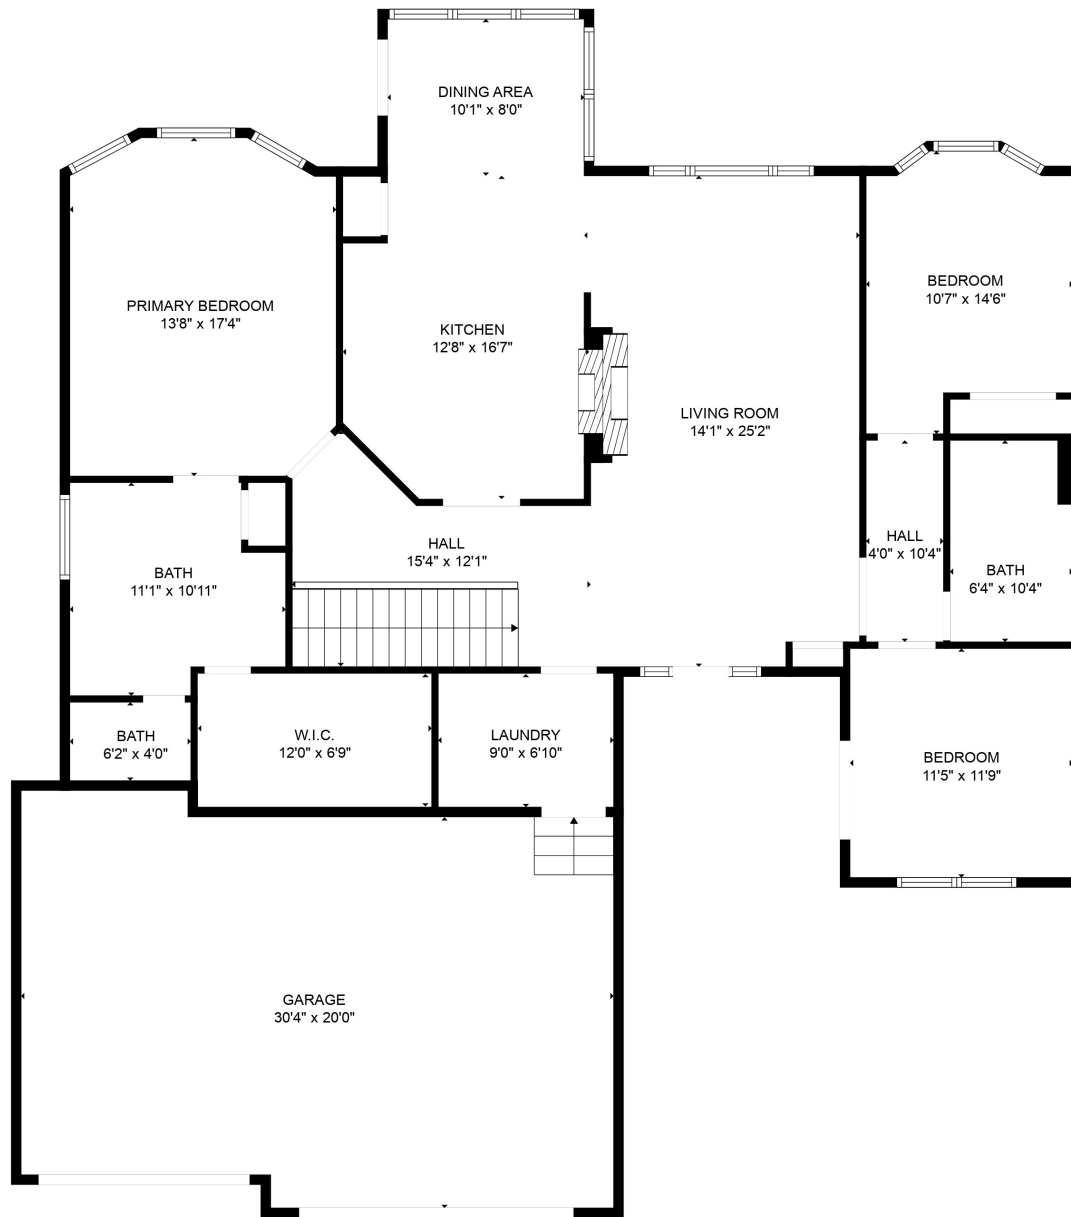

FLOOR 1

FLOOR 2

FLOOR PLAN CREATED BY CUBICASA APP. MEASUREMENTS DEEMED HIGHLY RELIABLE BUT NOT GUARANTEED.

BASEMENT  
50'6" x 35'2"