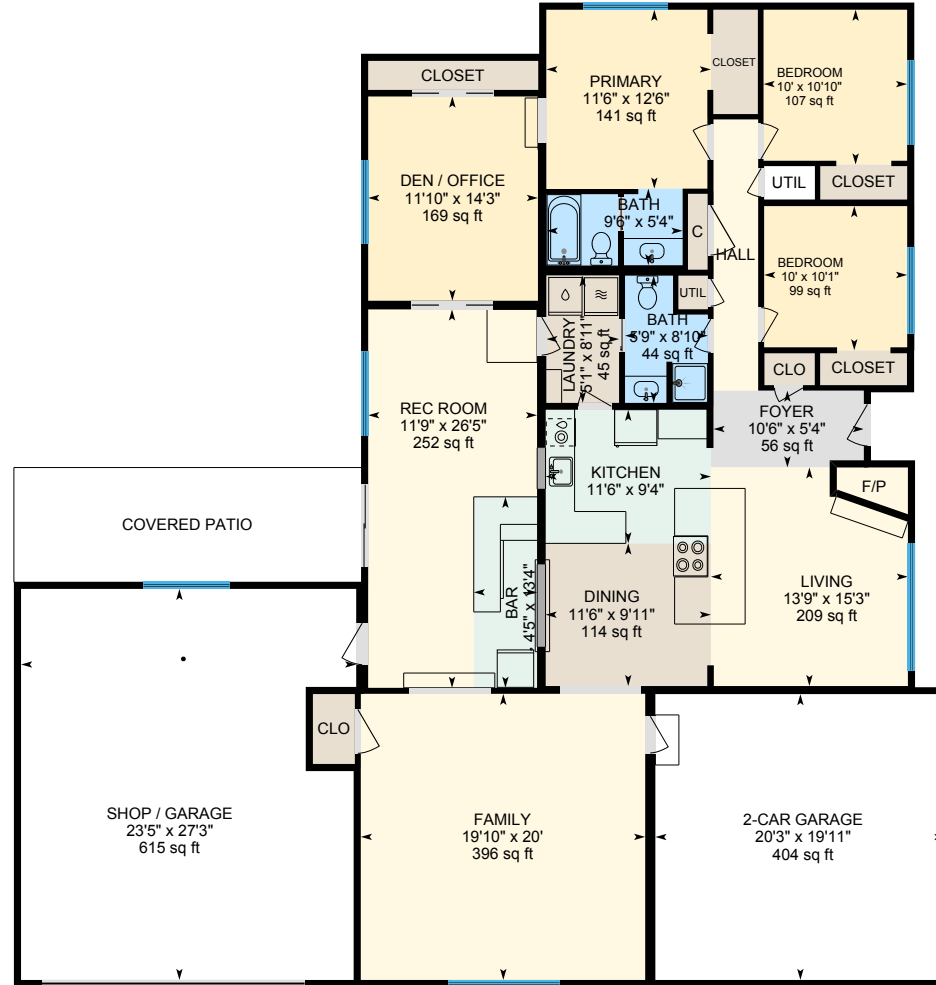

1301 Randy Ave, Modesto, CA

Main Floor Finished Area 2247.82 sq ft
Unfinished Area 1086.12 sq ft

PREPARED: 2023/10/07