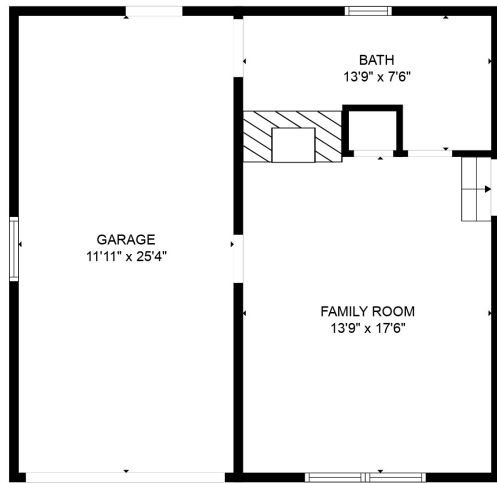

FLOOR 3

FLOOR 1

FLOOR 2

Total scanned area: 2164 sq. ft

SIZES AND DIMENSIONS ARE APPROXIMATE. ACTUAL MAY VARY.

Total scanned area: 2164 sq. ft

SIZES AND DIMENSIONS ARE APPROXIMATE. ACTUAL MAY VARY.

Total scanned area: 2164 sq. ft

SIZES AND DIMENSIONS ARE APPROXIMATE. ACTUAL MAY VARY.

GARAGE
11'11" x 25'4"

BATH
13'9" x 7'6"

FAMILY ROOM
13'9" x 17'6"

Total scanned area: 2164 sq. ft

SIZES AND DIMENSIONS ARE APPROXIMATE. ACTUAL MAY VARY.