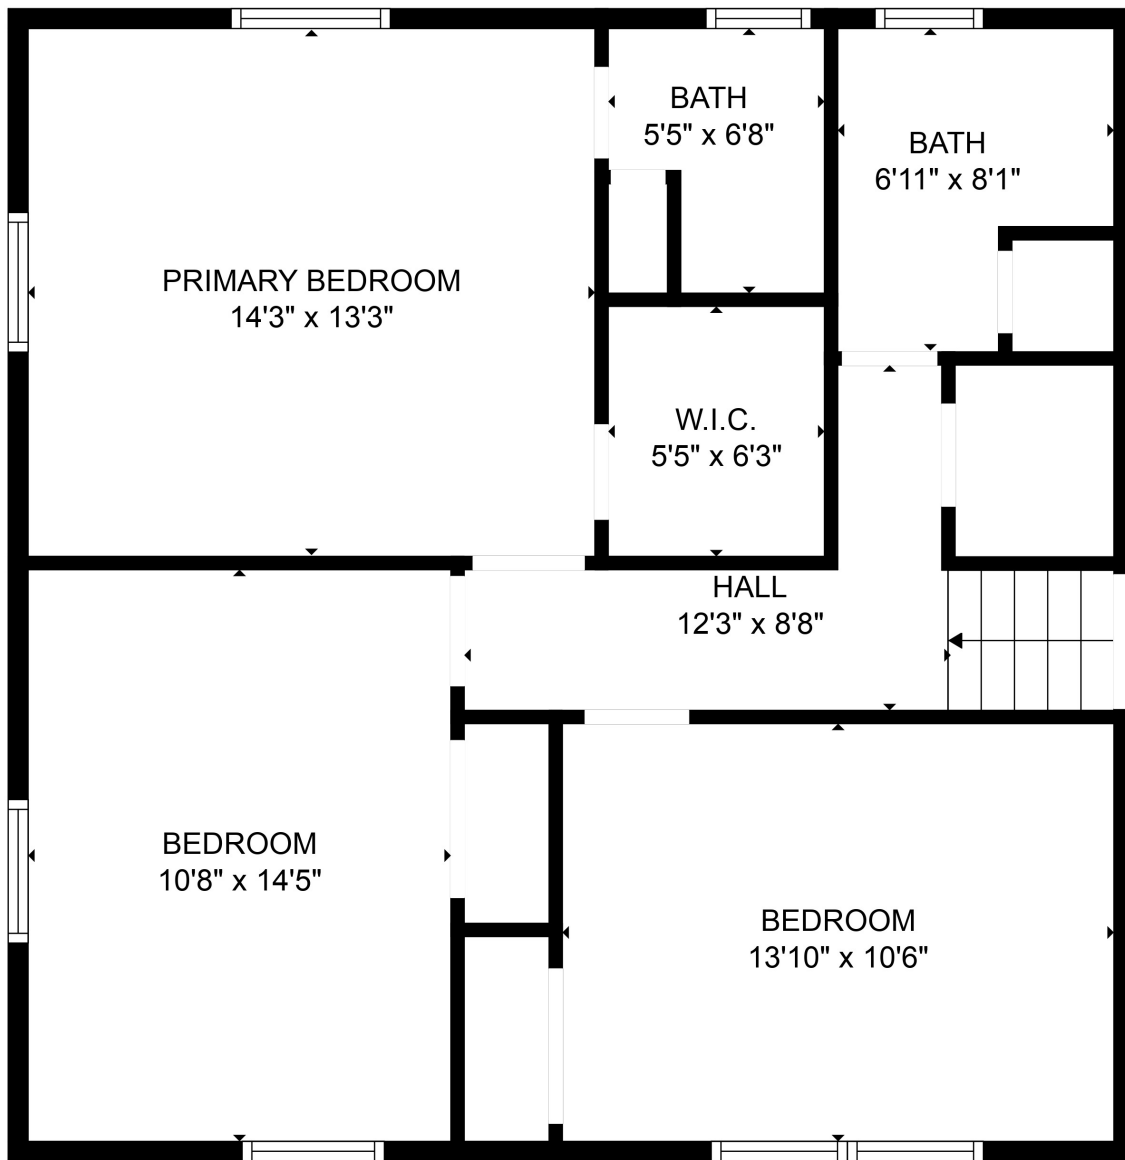

FLOOR 3

FLOOR 1

FLOOR 2

Total scanned area: 2164 sq. ft

SIZES AND DIMENSIONS ARE APPROXIMATE. ACTUAL MAY VARY.

Total scanned area: 2164 sq. ft

SIZES AND DIMENSIONS ARE APPROXIMATE. ACTUAL MAY VARY.

Total scanned area: 2164 sq. ft

SIZES AND DIMENSIONS ARE APPROXIMATE. ACTUAL MAY VARY.

GARAGE
11'11" x 25'4"

BATH
13'9" x 7'6"

FAMILY ROOM
13'9" x 17'6"

Total scanned area: 2164 sq. ft

SIZES AND DIMENSIONS ARE APPROXIMATE. ACTUAL MAY VARY.