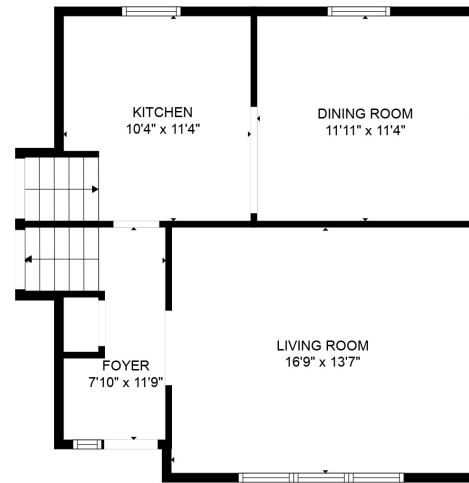

FLOOR 3

FLOOR 1

FLOOR 2

Total scanned area: 2164 sq. ft

SIZES AND DIMENSIONS ARE APPROXIMATE. ACTUAL MAY VARY.

Total scanned area: 2164 sq. ft

SIZES AND DIMENSIONS ARE APPROXIMATE. ACTUAL MAY VARY.

Total scanned area: 2164 sq. ft

SIZES AND DIMENSIONS ARE APPROXIMATE. ACTUAL MAY VARY.

GARAGE
11'11" x 25'4"

BATH
13'9" x 7'6"

FAMILY ROOM
13'9" x 17'6"

Total scanned area: 2164 sq. ft

SIZES AND DIMENSIONS ARE APPROXIMATE. ACTUAL MAY VARY.