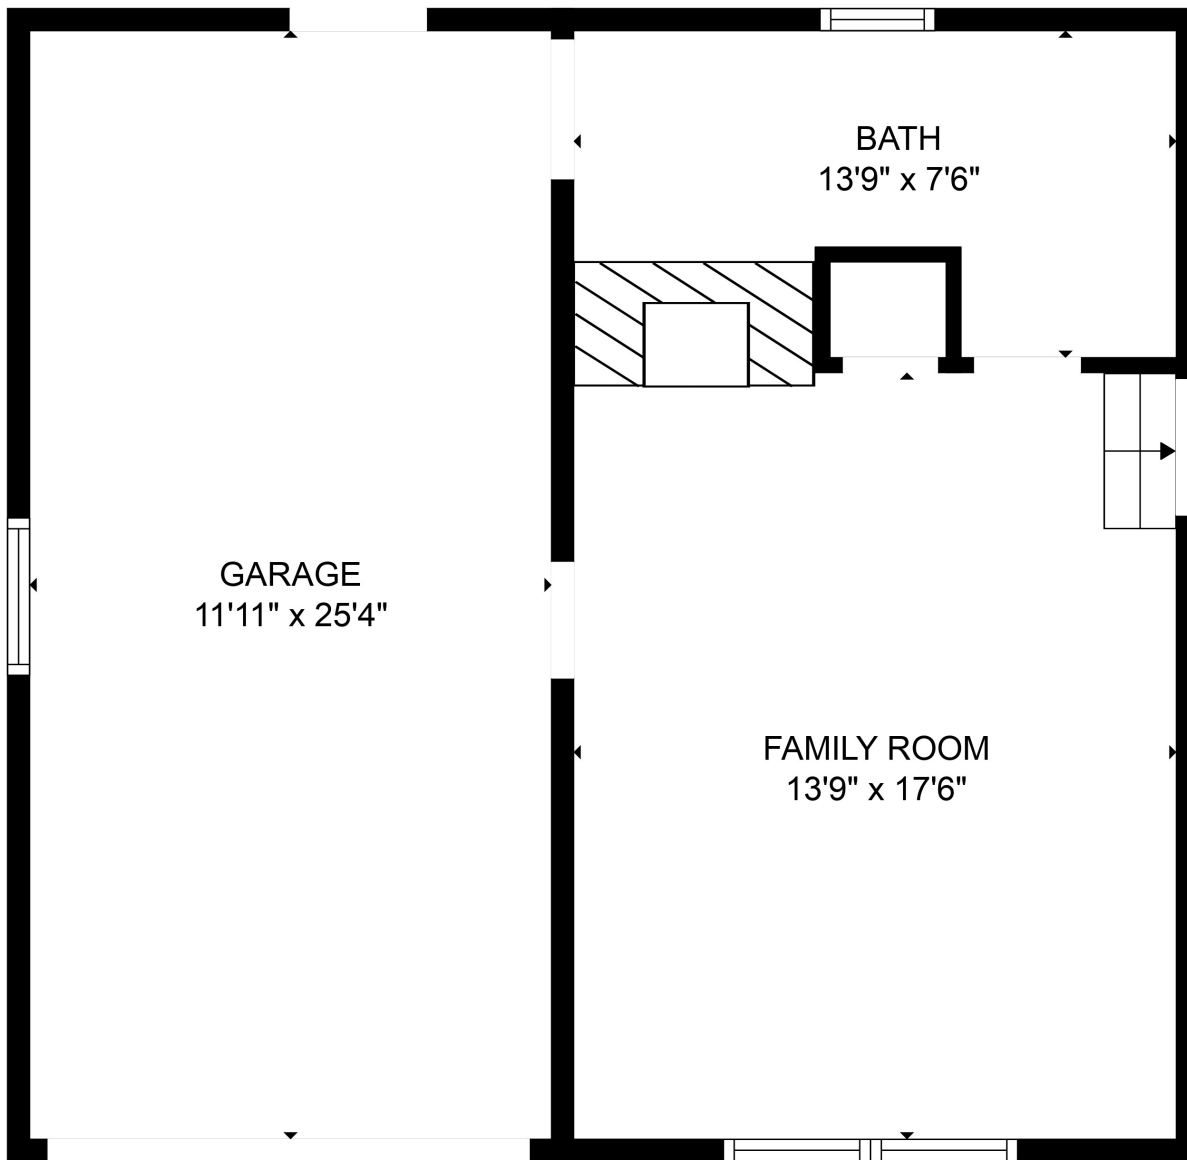

FLOOR 3

FLOOR 1

FLOOR 2

Total scanned area: 2164 sq. ft

SIZES AND DIMENSIONS ARE APPROXIMATE. ACTUAL MAY VARY.

Total scanned area: 2164 sq. ft

SIZES AND DIMENSIONS ARE APPROXIMATE. ACTUAL MAY VARY.

Total scanned area: 2164 sq. ft

SIZES AND DIMENSIONS ARE APPROXIMATE. ACTUAL MAY VARY.

GARAGE
11'11" x 25'4"

BATH
13'9" x 7'6"

FAMILY ROOM
13'9" x 17'6"

Total scanned area: 2164 sq. ft

SIZES AND DIMENSIONS ARE APPROXIMATE. ACTUAL MAY VARY.