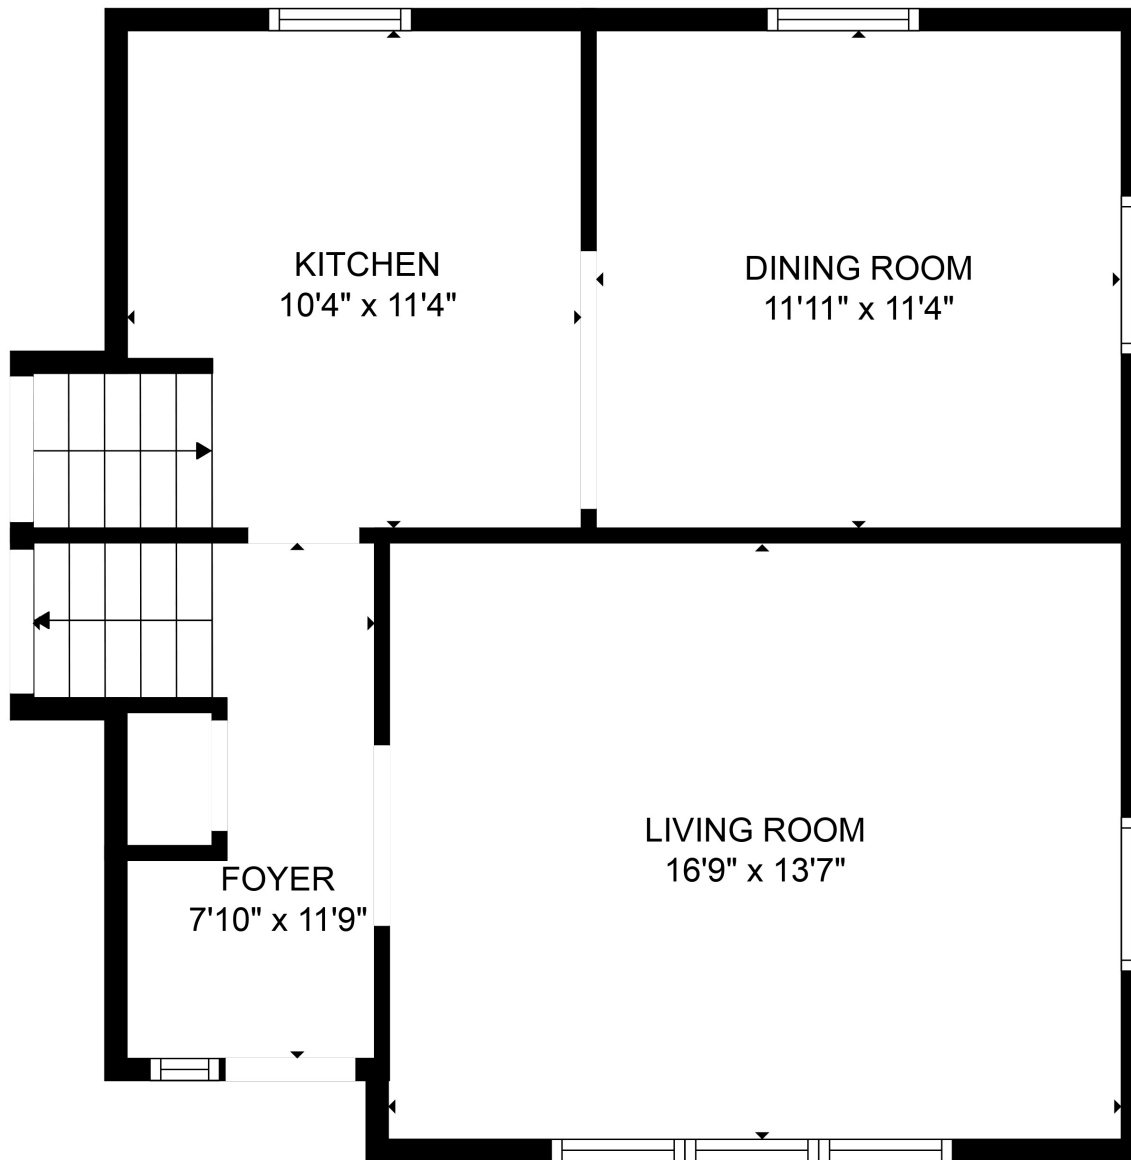

FLOOR 3

FLOOR 1

FLOOR 2

Total scanned area: 2164 sq. ft

SIZES AND DIMENSIONS ARE APPROXIMATE. ACTUAL MAY VARY.

Total scanned area: 2164 sq. ft

SIZES AND DIMENSIONS ARE APPROXIMATE. ACTUAL MAY VARY.

Total scanned area: 2164 sq. ft

SIZES AND DIMENSIONS ARE APPROXIMATE. ACTUAL MAY VARY.

GARAGE
11'11" x 25'4"

BATH
13'9" x 7'6"

FAMILY ROOM
13'9" x 17'6"

Total scanned area: 2164 sq. ft

SIZES AND DIMENSIONS ARE APPROXIMATE. ACTUAL MAY VARY.