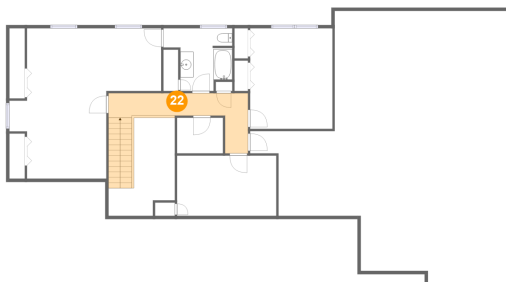

22 Floor 3 - Hall

Dimensions: 21'4" x 9'2"
Area: 138 sq. ft
Counted as living area: Yes

Heated: Yes
Finished: Yes
Enclosed: Yes
Contiguous: Yes
Permitted: Yes
Wet space: No
Addition: No
Conversion: No