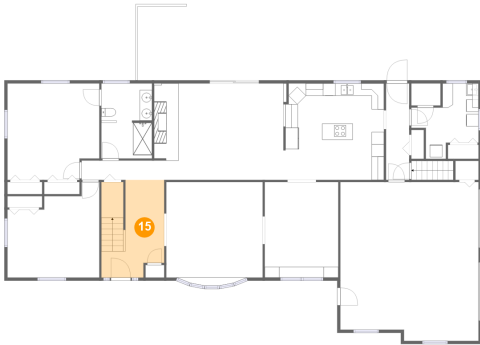

254 Crooked Lane, North Cornwall Township, Lebanon, Lebanon County, Pennsylvania, United

15 Floor 2 - Entry

Dimensions: 10'2" x 15'9"
Area: 148 sq. ft
Counted as living area: Yes

Heated: Yes
Finished: Yes
Enclosed: Yes
Contiguous: Yes
Permitted: Yes
Wet space: No
Addition: No
Conversion: No