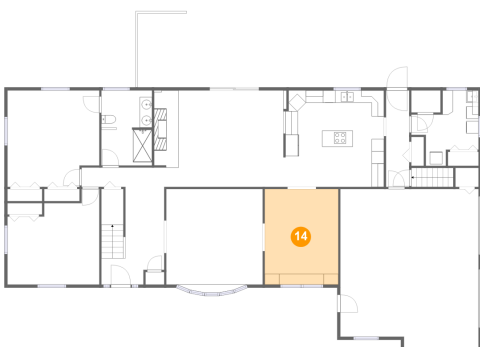

14 Floor 2 - Dining Room

Dimensions: 11'10" x 15'5"
Area: 183 sq. ft
Counted as living area: Yes

Heated: Yes
Finished: Yes
Enclosed: Yes
Contiguous: Yes
Permitted: Yes
Wet space: No
Addition: No
Conversion: No