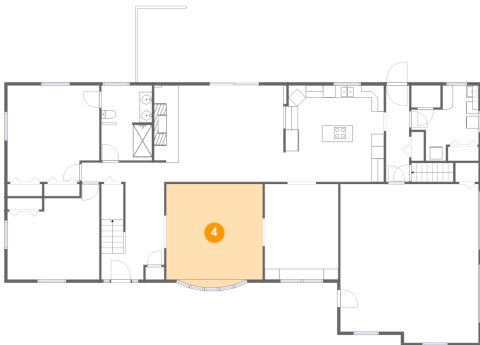

4 Floor 2 - Living Room

Dimensions: 15'6" x 15'5"
Area: 249 sq. ft
Counted as living area: Yes

Heated: Yes
Finished: Yes
Enclosed: Yes
Contiguous: Yes
Permitted: Yes
Wet space: No
Addition: No
Conversion: No