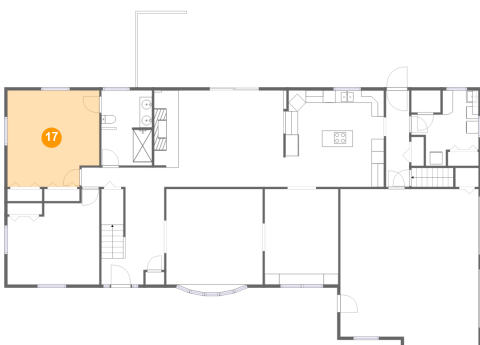

17 Floor 2 - Bedroom

Dimensions: 14'10" x 15'7"
Area: 219 sq. ft
Counted as living area: Yes

Heated: Yes
Finished: Yes
Enclosed: Yes
Contiguous: Yes
Permitted: Yes
Wet space: No
Addition: No
Conversion: No