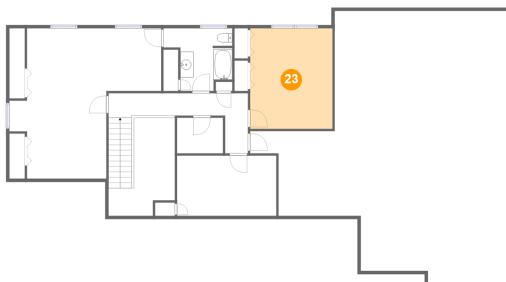

23 Floor 3 - Bedroom

Dimensions: 12'7" x 15'4"
Area: 193 sq. ft
Counted as living area: Yes

Heated: Yes
Finished: Yes
Enclosed: Yes
Contiguous: Yes
Permitted: Yes
Wet space: No
Addition: No
Conversion: No