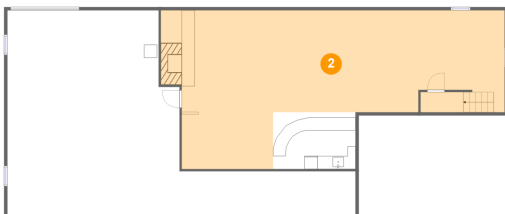

254 Crooked Lane, North Cornwall Township, Lebanon, Lebanon County, Pennsylvania, United

Room dimensions

Floor 3

Total sqft: 2487 Living area: 1124

#		Dimensions	sqft	Counted as living area
20	Bath	10'6" x 9'7"	78 sq. ft	Yes
21	Cl	7'0" x 5'5"	38 sq. ft	Yes
22	Hall	21'4" x 9'2"	138 sq. ft	Yes
23	Bedroom	12'7" x 15'4"	193 sq. ft	Yes
24	Room	15'2" x 9'2"	109 sq. ft	Yes
25	Open To Below	10'2" x 15'0"	102 sq. ft	No
26	Attic	39'2" x 41'6"	738 sq. ft	No
27	Bedroom	20'6" x 22'11"	371 sq. ft	Yes

254 Crooked Lane, North Cornwall Township, Lebanon, Lebanon County, Pennsylvania, United

1 Floor 1 - Bar

Dimensions: 12'7" x 8'8"
Area: 109 sq. ft
Counted as living area: No

Heated: Yes
Finished: Yes
Enclosed: Yes
Contiguous: No
Permitted: Yes
Wet space: No
Addition: No
Conversion: No

2 Floor 1 - Recreation Room

Dimensions: 49'4" x 24'2"
Area: 921 sq. ft
Counted as living area: No

Heated: Yes
Finished: Yes
Enclosed: Yes
Contiguous: No
Permitted: Yes
Wet space: No
Addition: No
Conversion: No