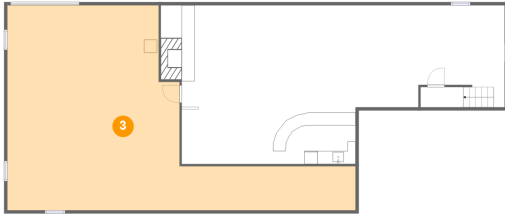

254 Crooked Lane, North Cornwall Township, Lebanon, Lebanon County, Pennsylvania, United

1 Floor 1 - Bar

Dimensions: 12'7" x 8'8"
Area: 109 sq. ft
Counted as living area: No

Heated: Yes
Finished: Yes
Enclosed: Yes
Contiguous: No
Permitted: Yes
Wet space: No
Addition: No
Conversion: No

2 Floor 1 - Recreation Room

Dimensions: 49'4" x 24'2"
Area: 921 sq. ft
Counted as living area: No

Heated: Yes
Finished: Yes
Enclosed: Yes
Contiguous: No
Permitted: Yes
Wet space: No
Addition: No
Conversion: No

254 Crooked Lane, North Cornwall Township, Lebanon, Lebanon County, Pennsylvania, United

3 Floor 1 - Garage

Dimensions: 53'2" x 31'3"
Area: 967 sq. ft
Counted as living area: No

Heated: No
Finished: No
Enclosed: Yes
Contiguous: Yes
Permitted: Yes
Wet space: No
Addition: No
Conversion: No