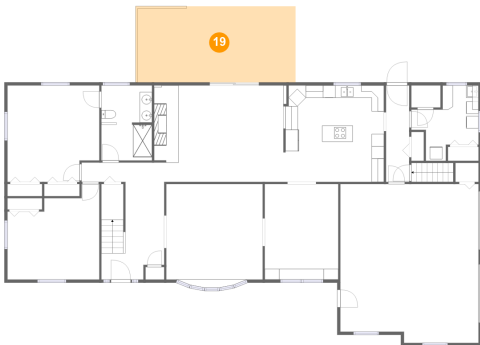

19 Floor 2 - Outdoor

Dimensions: 25'6" x 12'3"
Area: 316 sq. ft
Counted as living area: No

Heated: No
Finished: Yes
Enclosed: No
Contiguous: Yes
Permitted: Yes
Wet space: No
Addition: No
Conversion: No