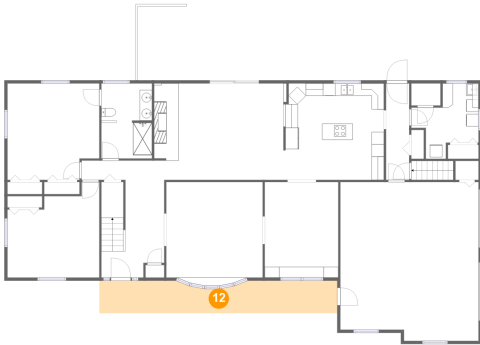

254 Crooked Lane, North Cornwall Township, Lebanon, Lebanon County, Pennsylvania, United

12 Floor 2 - Outdoor

Dimensions: 38'4" x 4'11"
Area: 191 sq. ft
Counted as living area: No

Heated: No
Finished: Yes
Enclosed: No
Contiguous: Yes
Permitted: Yes
Wet space: No
Addition: No
Conversion: No