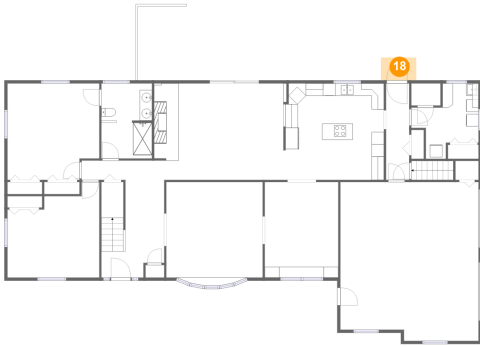

254 Crooked Lane, North Cornwall Township, Lebanon, Lebanon County, Pennsylvania, United

18 Floor 2 - Outdoor

Dimensions: 5'8" x 3'8"
Area: 21 sq. ft
Counted as living area: No

Heated: No
Finished: Yes
Enclosed: No
Contiguous: Yes
Permitted: Yes
Wet space: No
Addition: No
Conversion: No