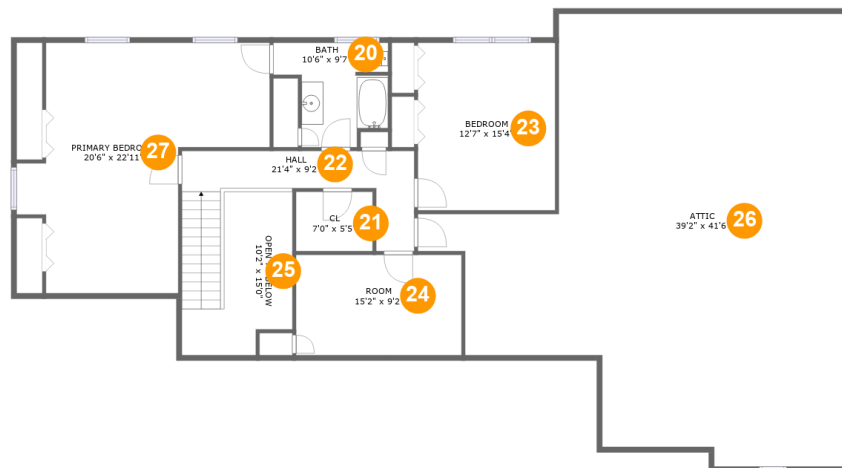

 **7,858** Total sqft

254 Crooked Lane, North Cornwall Township, Lebanon, Lebanon County, Pennsylvania, United

Room dimensions

Floor 1

Total sqft: 2128

Living area: 0

#		Dimensions	sqft	Counted as living area
1	Bar	12'7" x 8'8"	109 sq. ft	No
2	Recreation Room	49'4" x 24'2"	921 sq. ft	No
3	Garage	53'2" x 31'3"	967 sq. ft	No

254 Crooked Lane, North Cornwall Township, Lebanon, Lebanon County, Pennsylvania, United

Room dimensions

Floor 2

Total sqft: 3243

Living area: 2119

#		Dimensions	sqft	Counted as living area
4	Living Room	15'6" x 15'5"	249 sq. ft	Yes
5	Living Room	21'5" x 15'7"	320 sq. ft	Yes
6	Kitchen	16'2" x 15'7"	250 sq. ft	Yes
7	Powder Room	4'9" x 3'7"	17 sq. ft	Yes
8	Bedroom	14'9" x 15'5"	188 sq. ft	Yes
9	Hall	3'9" x 15'7"	58 sq. ft	Yes
10	Bath	8'2" x 12'1"	98 sq. ft	Yes
11	Hall	13'4" x 3'1"	42 sq. ft	Yes
12	Outdoor	38'4" x 4'11"	191 sq. ft	No
13	Utility	10'10" x 12'2"	87 sq. ft	Yes
14	Dining Room	11'10" x 15'5"	183 sq. ft	Yes

**254 Crooked Lane, North Cornwall Township,
Lebanon, Lebanon County, Pennsylvania, United**

#		Dimensions	sqft	Counted as living area
15	Entry	10'2" x 15'9"	148 sq. ft	Yes
16	Garage	22'4" x 25'7"	552 sq. ft	No
17	Bedroom	14'10" x 15'7"	219 sq. ft	Yes
18	Outdoor	5'8" x 3'8"	21 sq. ft	No
19	Outdoor	25'6" x 12'3"	316 sq. ft	No

254 Crooked Lane, North Cornwall Township, Lebanon, Lebanon County, Pennsylvania, United

Room dimensions

Floor 3

Total sqft: 2487 Living area: 1124

#		Dimensions	sqft	Counted as living area
20	Bath	10'6" x 9'7"	78 sq. ft	Yes
21	Cl	7'0" x 5'5"	38 sq. ft	Yes
22	Hall	21'4" x 9'2"	138 sq. ft	Yes
23	Bedroom	12'7" x 15'4"	193 sq. ft	Yes
24	Room	15'2" x 9'2"	109 sq. ft	Yes
25	Open To Below	10'2" x 15'0"	102 sq. ft	No
26	Attic	39'2" x 41'6"	738 sq. ft	No
27	Bedroom	20'6" x 22'11"	371 sq. ft	Yes