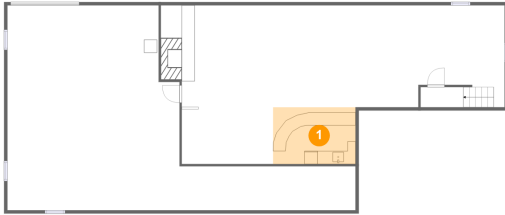

**254 Crooked Lane, North Cornwall Township,
Lebanon, Lebanon County, Pennsylvania, United**

#		Dimensions	sqft	Counted as living area
15	Entry	10'2" x 15'9"	148 sq. ft	Yes
16	Garage	22'4" x 25'7"	552 sq. ft	No
17	Bedroom	14'10" x 15'7"	219 sq. ft	Yes
18	Outdoor	5'8" x 3'8"	21 sq. ft	No
19	Outdoor	25'6" x 12'3"	316 sq. ft	No

254 Crooked Lane, North Cornwall Township, Lebanon, Lebanon County, Pennsylvania, United

Room dimensions

Floor 3

Total sqft: 2487 Living area: 1124

#		Dimensions	sqft	Counted as living area
20	Bath	10'6" x 9'7"	78 sq. ft	Yes
21	Cl	7'0" x 5'5"	38 sq. ft	Yes
22	Hall	21'4" x 9'2"	138 sq. ft	Yes
23	Bedroom	12'7" x 15'4"	193 sq. ft	Yes
24	Room	15'2" x 9'2"	109 sq. ft	Yes
25	Open To Below	10'2" x 15'0"	102 sq. ft	No
26	Attic	39'2" x 41'6"	738 sq. ft	No
27	Bedroom	20'6" x 22'11"	371 sq. ft	Yes

254 Crooked Lane, North Cornwall Township, Lebanon, Lebanon County, Pennsylvania, United

1 Floor 1 - Bar

Dimensions: 12'7" x 8'8"
Area: 109 sq. ft
Counted as living area: No

Heated: Yes
Finished: Yes
Enclosed: Yes
Contiguous: No
Permitted: Yes
Wet space: No
Addition: No
Conversion: No