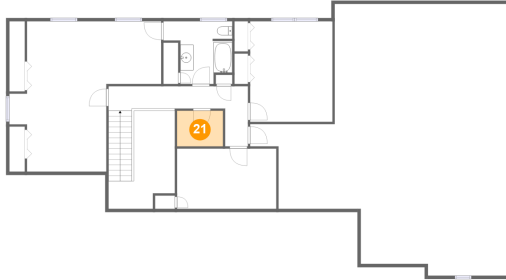

254 Crooked Lane, North Cornwall Township, Lebanon, Lebanon County, Pennsylvania, United

21 Floor 3 - Cl

Dimensions: 7'0" x 5'5"
Area: 38 sq. ft
Counted as living area: Yes

Heated: Yes
Finished: Yes
Enclosed: Yes
Contiguous: Yes
Permitted: Yes
Wet space: No
Addition: No
Conversion: No