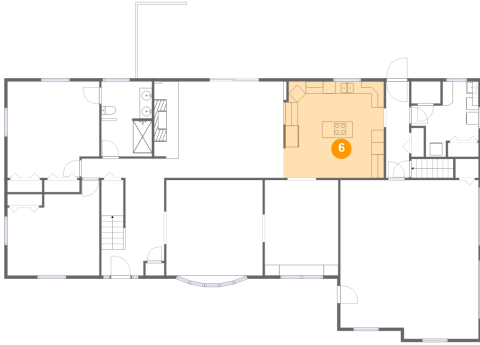

254 Crooked Lane, North Cornwall Township, Lebanon, Lebanon County, Pennsylvania, United

6 Floor 2 - Kitchen

Dimensions: 16'2" x 15'7"
Area: 250 sq. ft
Counted as living area: Yes

Heated: Yes
Finished: Yes
Enclosed: Yes
Contiguous: Yes
Permitted: Yes
Wet space: No
Addition: No
Conversion: No