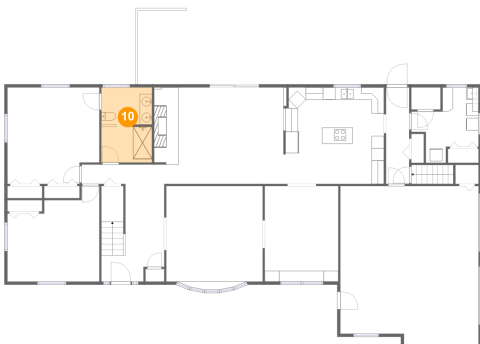

10 Floor 2 - Bath

Dimensions: 8'2" x 12'1"
Area: 98 sq. ft
Counted as living area: Yes

Heated: Yes
Finished: Yes
Enclosed: Yes
Contiguous: Yes
Permitted: Yes
Wet space: Yes
Addition: No
Conversion: No