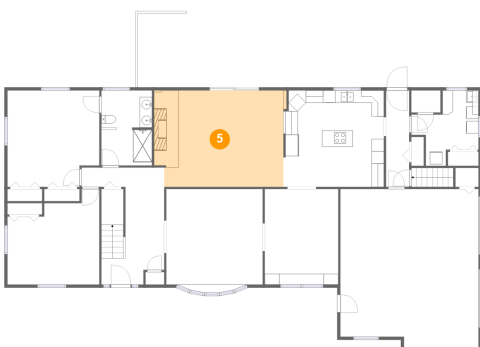

5 Floor 2 - Living Room

Dimensions: 21'5" x 15'7"
Area: 320 sq. ft
Counted as living area: Yes

Heated: Yes
Finished: Yes
Enclosed: Yes
Contiguous: Yes
Permitted: Yes
Wet space: No
Addition: No
Conversion: No