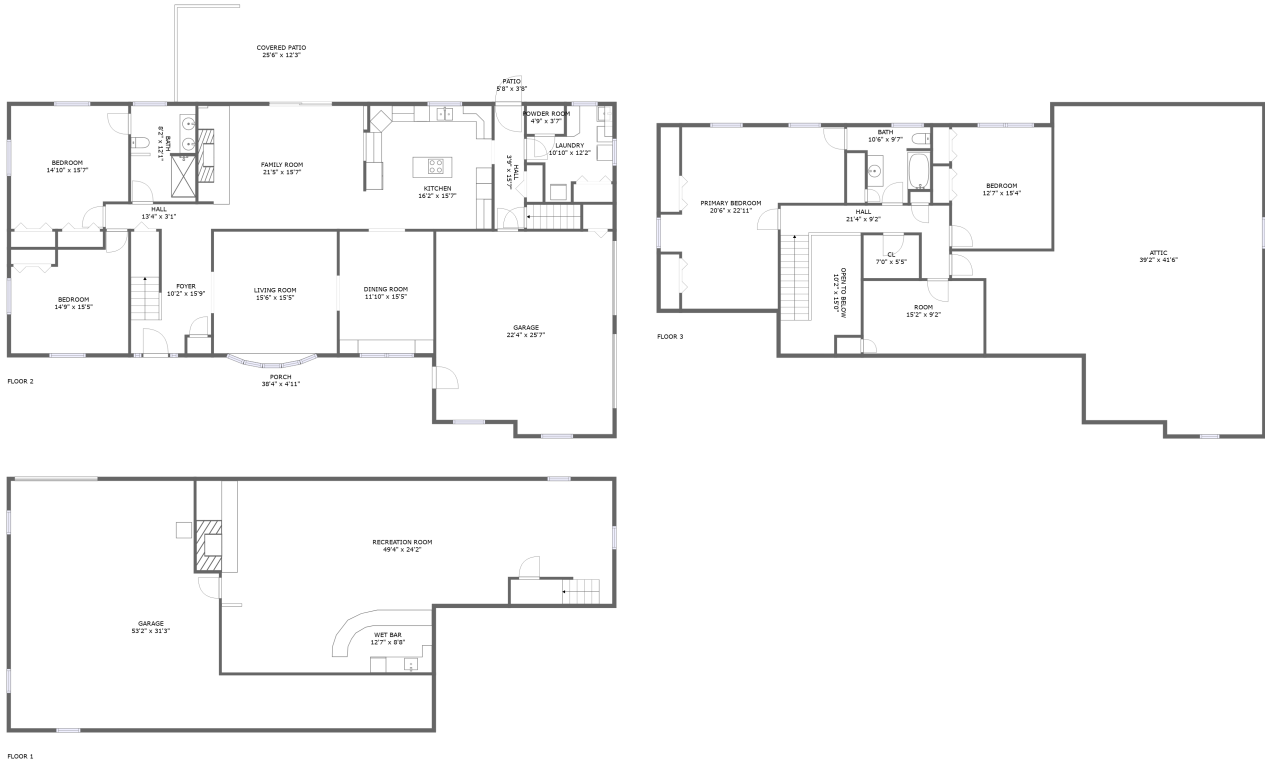

254 Crooked Lane, North Cornwall Township, Lebanon, Lebanon County, Pennsylvania, United

Property summary

 **2** Garages

 **4** Bedrooms

 **2** Bathrooms

 **0** Half baths

 **3** Floors

 **3,243** Gross living area sqft

 **7,858** Total sqft

254 Crooked Lane, North Cornwall Township, Lebanon, Lebanon County, Pennsylvania, United

Room dimensions

Floor 1

Total sqft: 2128

Living area: 0

#		Dimensions	sqft	Counted as living area
1	Bar	12'7" x 8'8"	109 sq. ft	No
2	Recreation Room	49'4" x 24'2"	921 sq. ft	No
3	Garage	53'2" x 31'3"	967 sq. ft	No

254 Crooked Lane, North Cornwall Township, Lebanon, Lebanon County, Pennsylvania, United

Room dimensions

Floor 2

Total sqft: 3243

Living area: 2119

#		Dimensions	sqft	Counted as living area
4	Living Room	15'6" x 15'5"	249 sq. ft	Yes
5	Living Room	21'5" x 15'7"	320 sq. ft	Yes
6	Kitchen	16'2" x 15'7"	250 sq. ft	Yes
7	Powder Room	4'9" x 3'7"	17 sq. ft	Yes
8	Bedroom	14'9" x 15'5"	188 sq. ft	Yes
9	Hall	3'9" x 15'7"	58 sq. ft	Yes
10	Bath	8'2" x 12'1"	98 sq. ft	Yes
11	Hall	13'4" x 3'1"	42 sq. ft	Yes
12	Outdoor	38'4" x 4'11"	191 sq. ft	No
13	Utility	10'10" x 12'2"	87 sq. ft	Yes
14	Dining Room	11'10" x 15'5"	183 sq. ft	Yes

254 Crooked Lane, North Cornwall Township, Lebanon, Lebanon County, Pennsylvania, United

1 Floor 1 - Bar

Dimensions: 12'7" x 8'8"
Area: 109 sq. ft
Counted as living area: No

Heated: Yes
Finished: Yes
Enclosed: Yes
Contiguous: No
Permitted: Yes
Wet space: No
Addition: No
Conversion: No