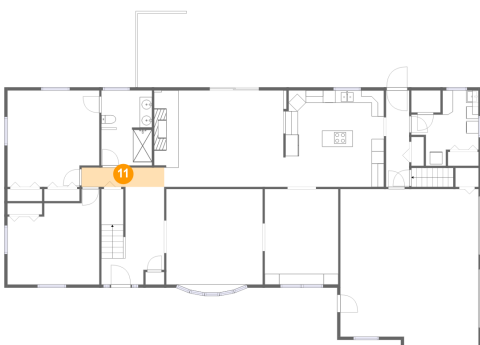

11 Floor 2 - Hall

Dimensions: 13'4" x 3'1"
Area: 42 sq. ft
Counted as living area: Yes

Heated: Yes
Finished: Yes
Enclosed: Yes
Contiguous: Yes
Permitted: Yes
Wet space: No
Addition: No
Conversion: No