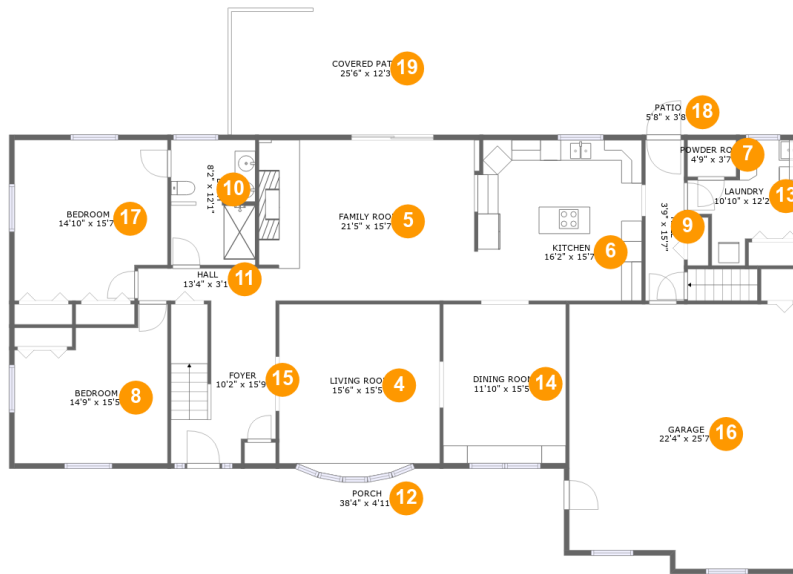

 **7,858** Total sqft

254 Crooked Lane, North Cornwall Township, Lebanon, Lebanon County, Pennsylvania, United

Room dimensions

Floor 1

Total sqft: 2128

Living area: 0

#		Dimensions	sqft	Counted as living area
1	Bar	12'7" x 8'8"	109 sq. ft	No
2	Recreation Room	49'4" x 24'2"	921 sq. ft	No
3	Garage	53'2" x 31'3"	967 sq. ft	No

254 Crooked Lane, North Cornwall Township, Lebanon, Lebanon County, Pennsylvania, United

Room dimensions

Floor 2

Total sqft: 3243

Living area: 2119

#		Dimensions	sqft	Counted as living area
4	Living Room	15'6" x 15'5"	249 sq. ft	Yes
5	Living Room	21'5" x 15'7"	320 sq. ft	Yes
6	Kitchen	16'2" x 15'7"	250 sq. ft	Yes
7	Powder Room	4'9" x 3'7"	17 sq. ft	Yes
8	Bedroom	14'9" x 15'5"	188 sq. ft	Yes
9	Hall	3'9" x 15'7"	58 sq. ft	Yes
10	Bath	8'2" x 12'1"	98 sq. ft	Yes
11	Hall	13'4" x 3'1"	42 sq. ft	Yes
12	Outdoor	38'4" x 4'11"	191 sq. ft	No
13	Utility	10'10" x 12'2"	87 sq. ft	Yes
14	Dining Room	11'10" x 15'5"	183 sq. ft	Yes