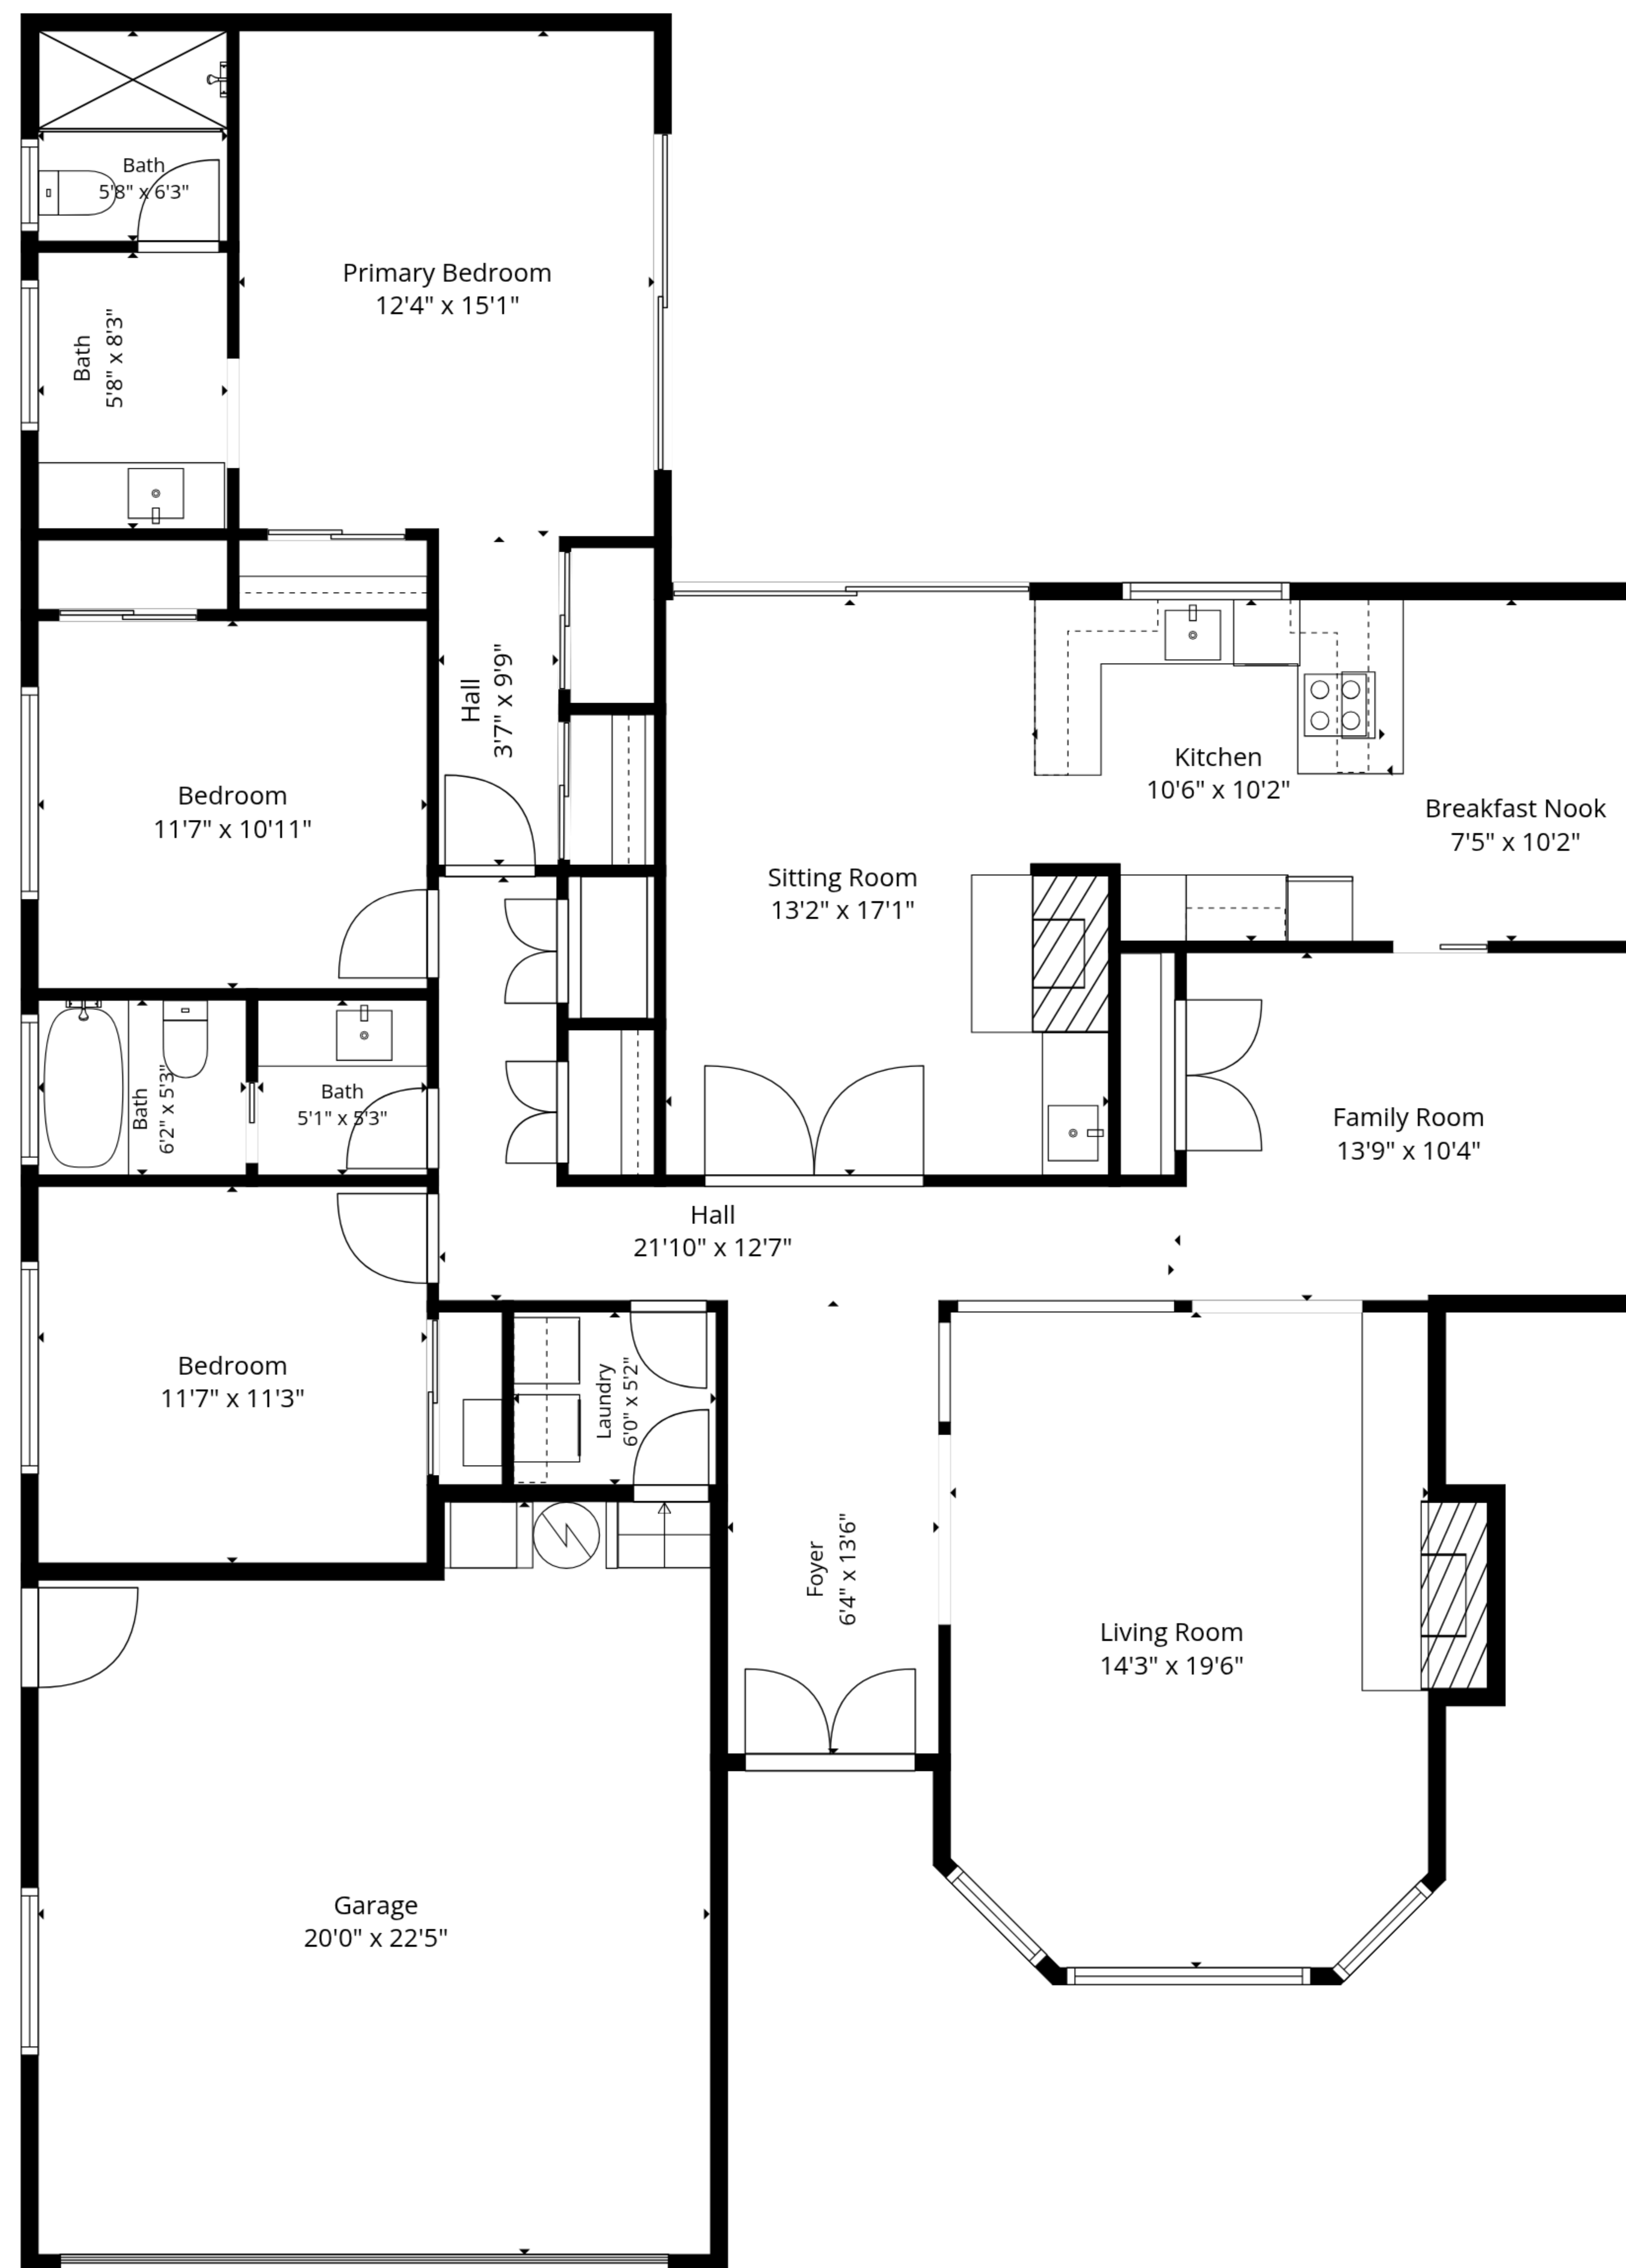

TOTAL: 1806 sq. ft

1st floor: 1806 sq. ft

EXCLUDED AREAS: GARAGE: 420 sq. ft, FIREPLACE: 12 sq. ft, WALLS: 132 sq. ft

TOTAL: 1806 sq. ft

1st floor: 1806 sq. ft

EXCLUDED AREAS: GARAGE: 420 sq. ft, FIREPLACE: 12 sq. ft, WALLS: 132 sq. ft